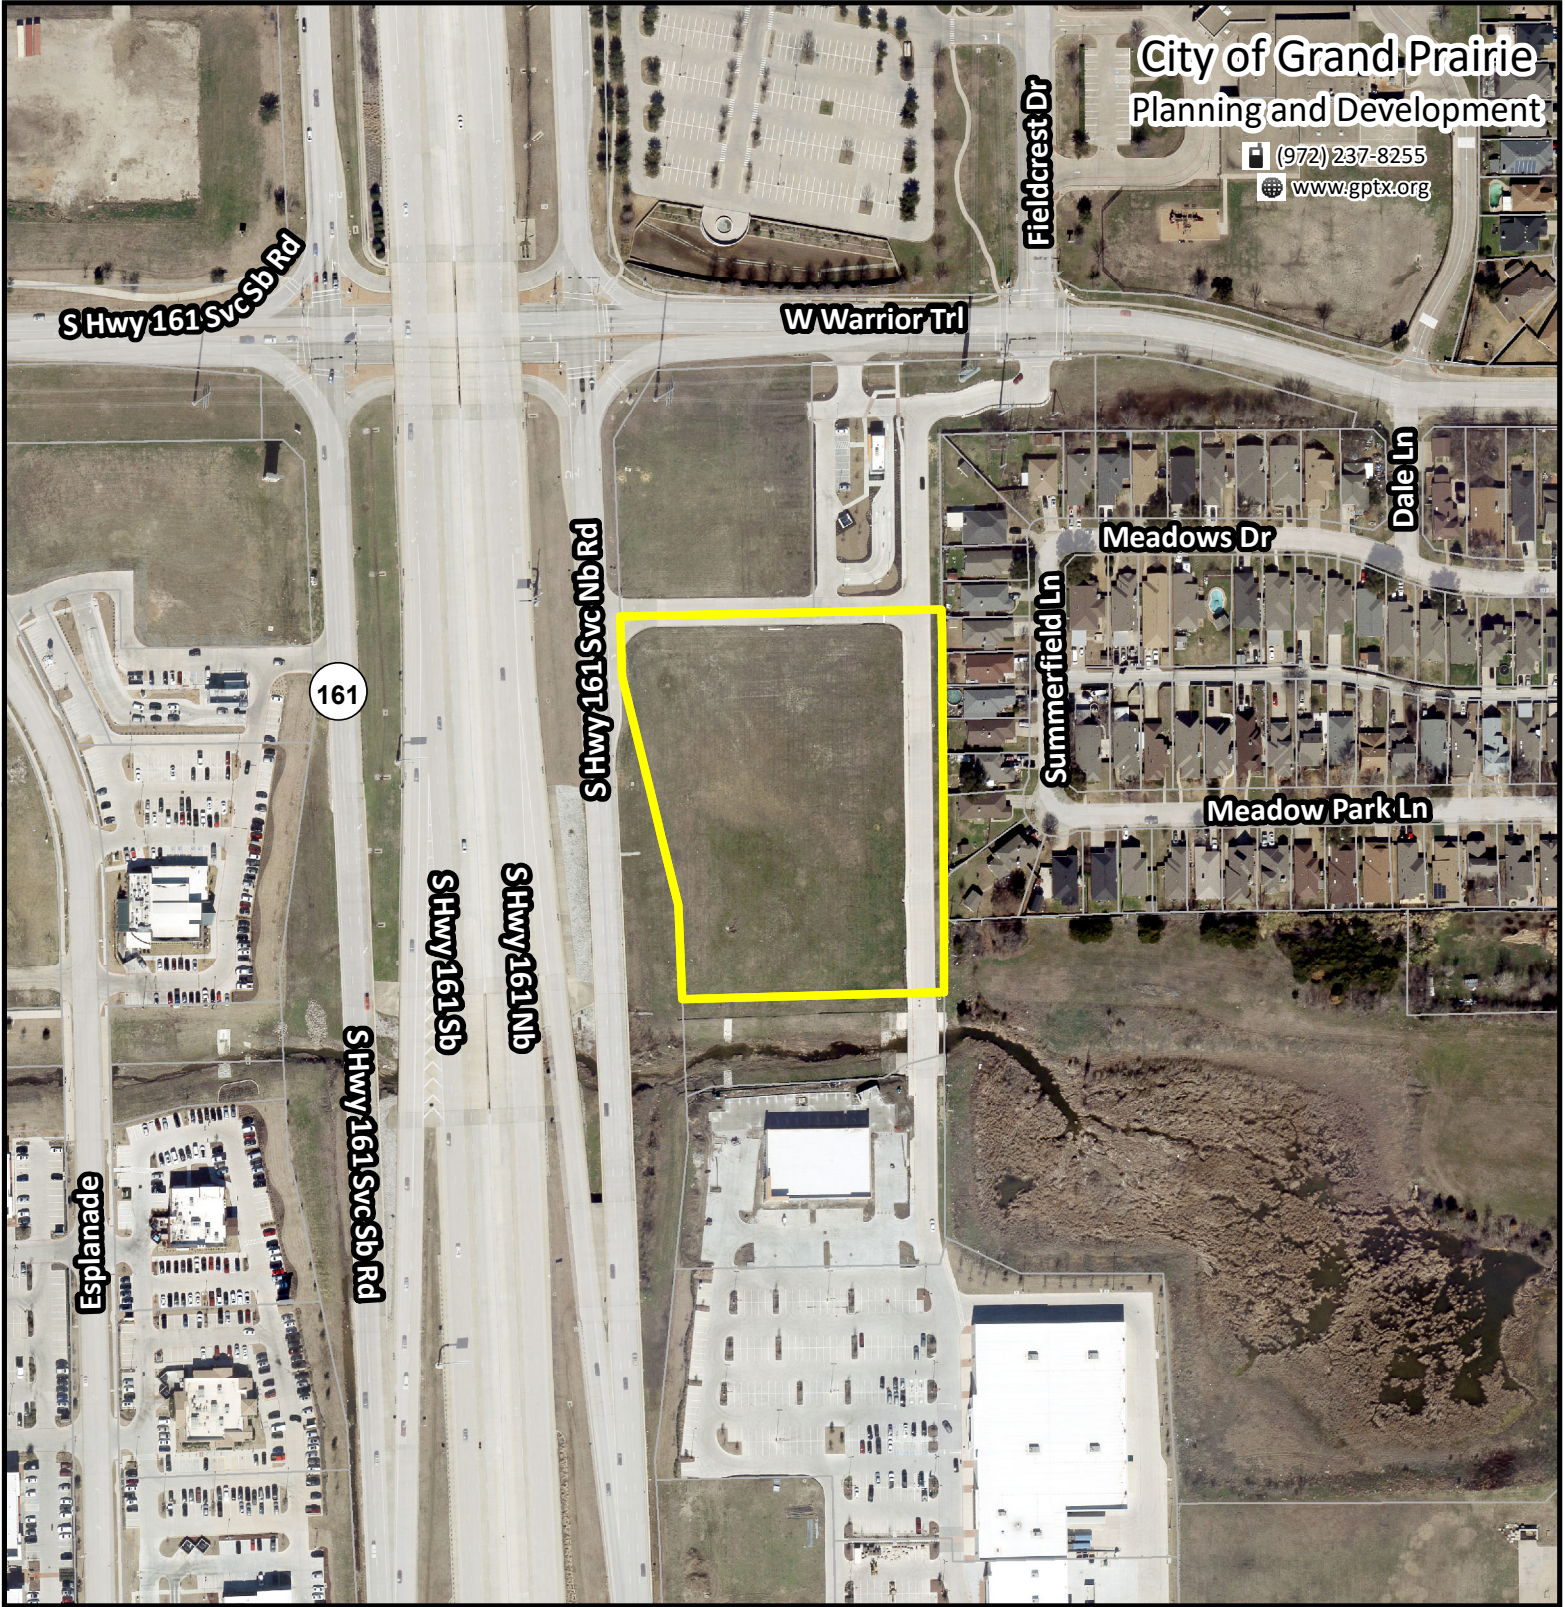

Exhibit A- Location Map

Page 1 of 1

CASE LOCATION MAP
STP-25-10-0043
3118 & 3126 S HWY 161

City of Grand Prairie
Planning and Development

(972) 237-8255
www.gptx.org

- Location
- Street Center Line
- Parcels