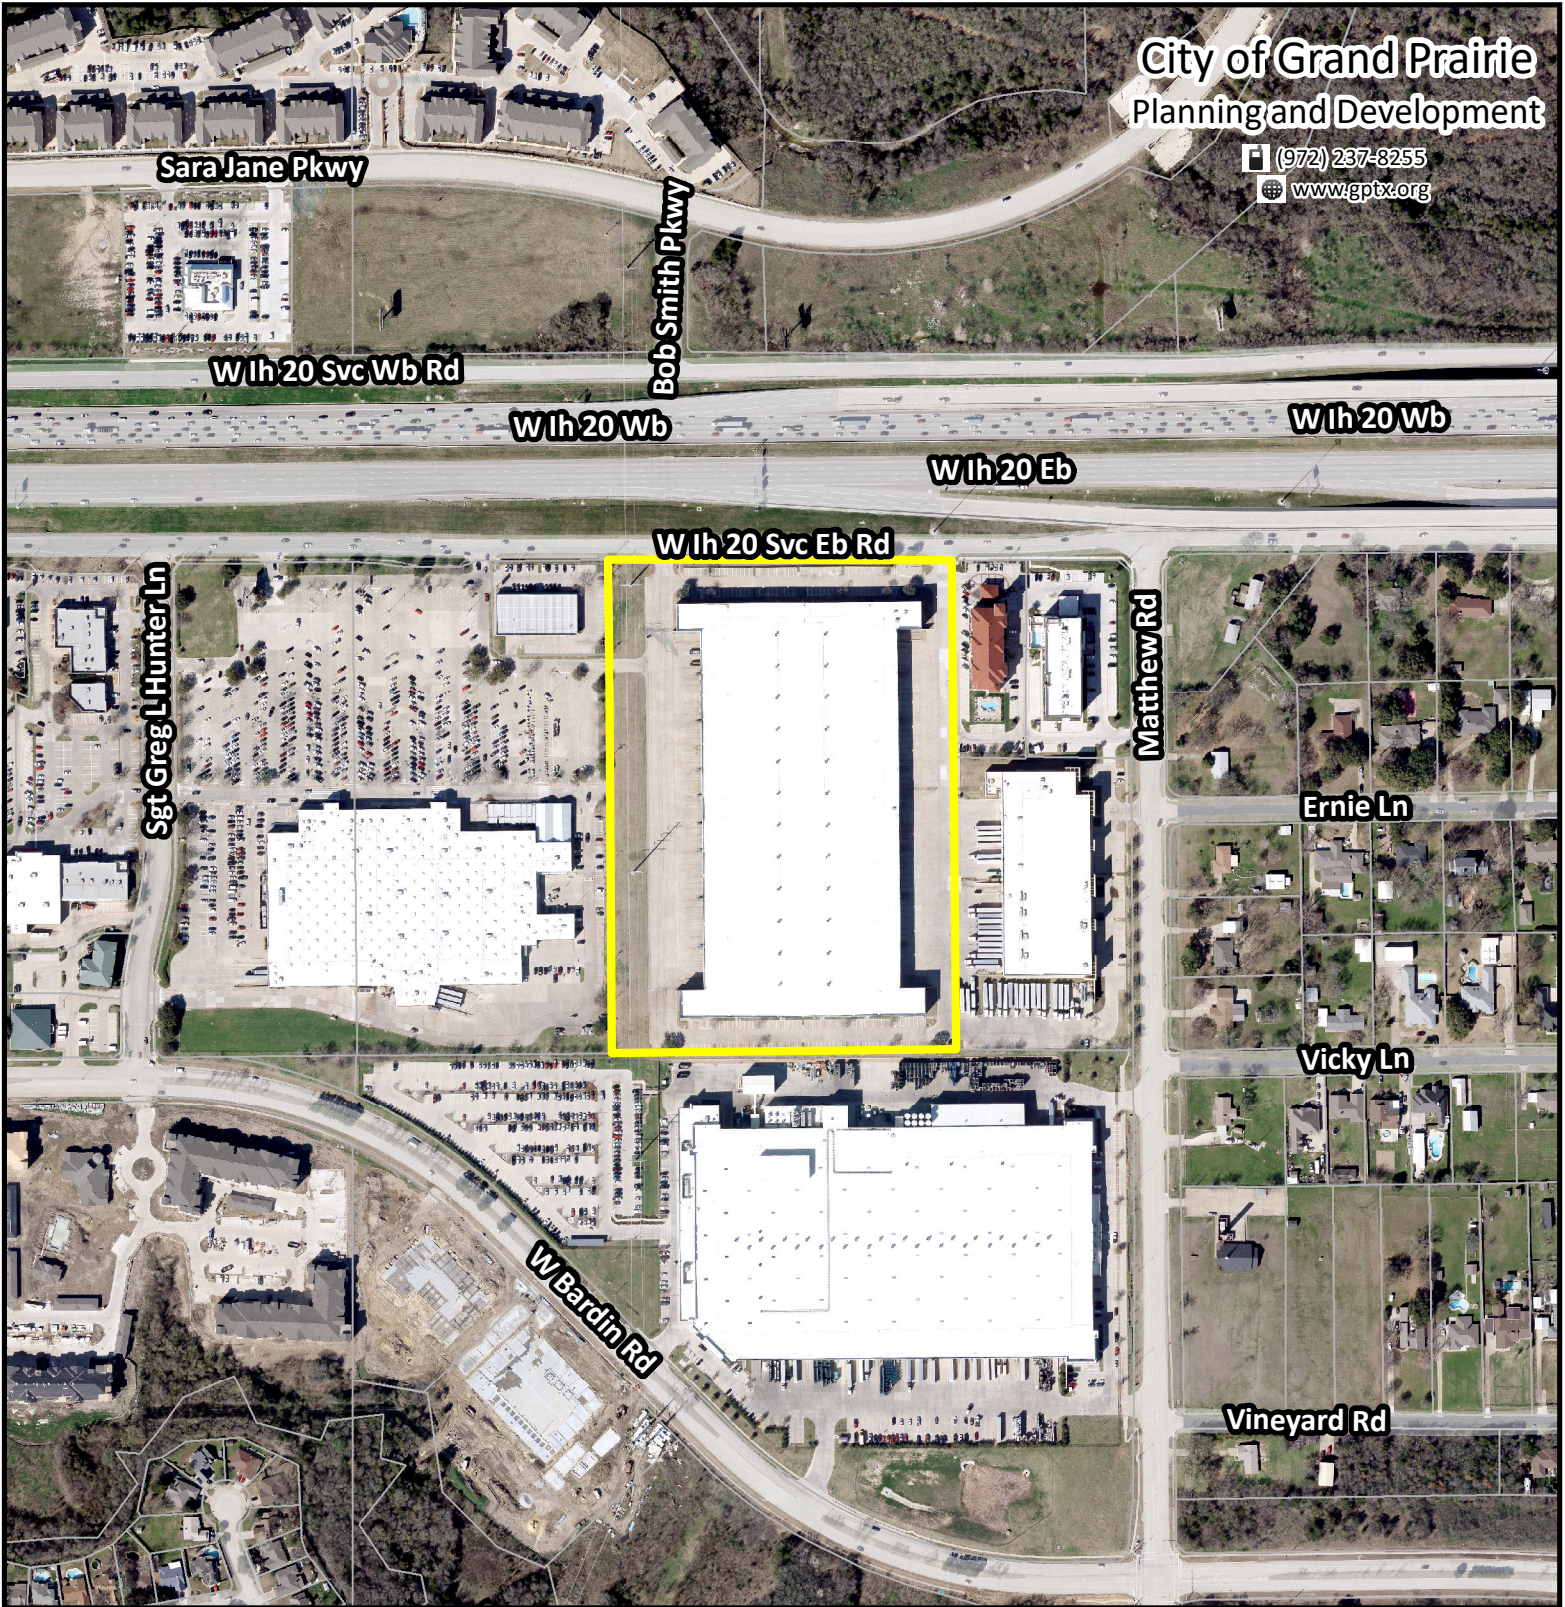

Exhibit A- Location Map

Page 1 of 1

CASE LOCATION MAP
ZON-25-09-0036
2155 W IH 20

City of Grand Prairie
Planning and Development

(972) 237-8255
www.gptx.org

- Location
- Street Center Line
- Parcels