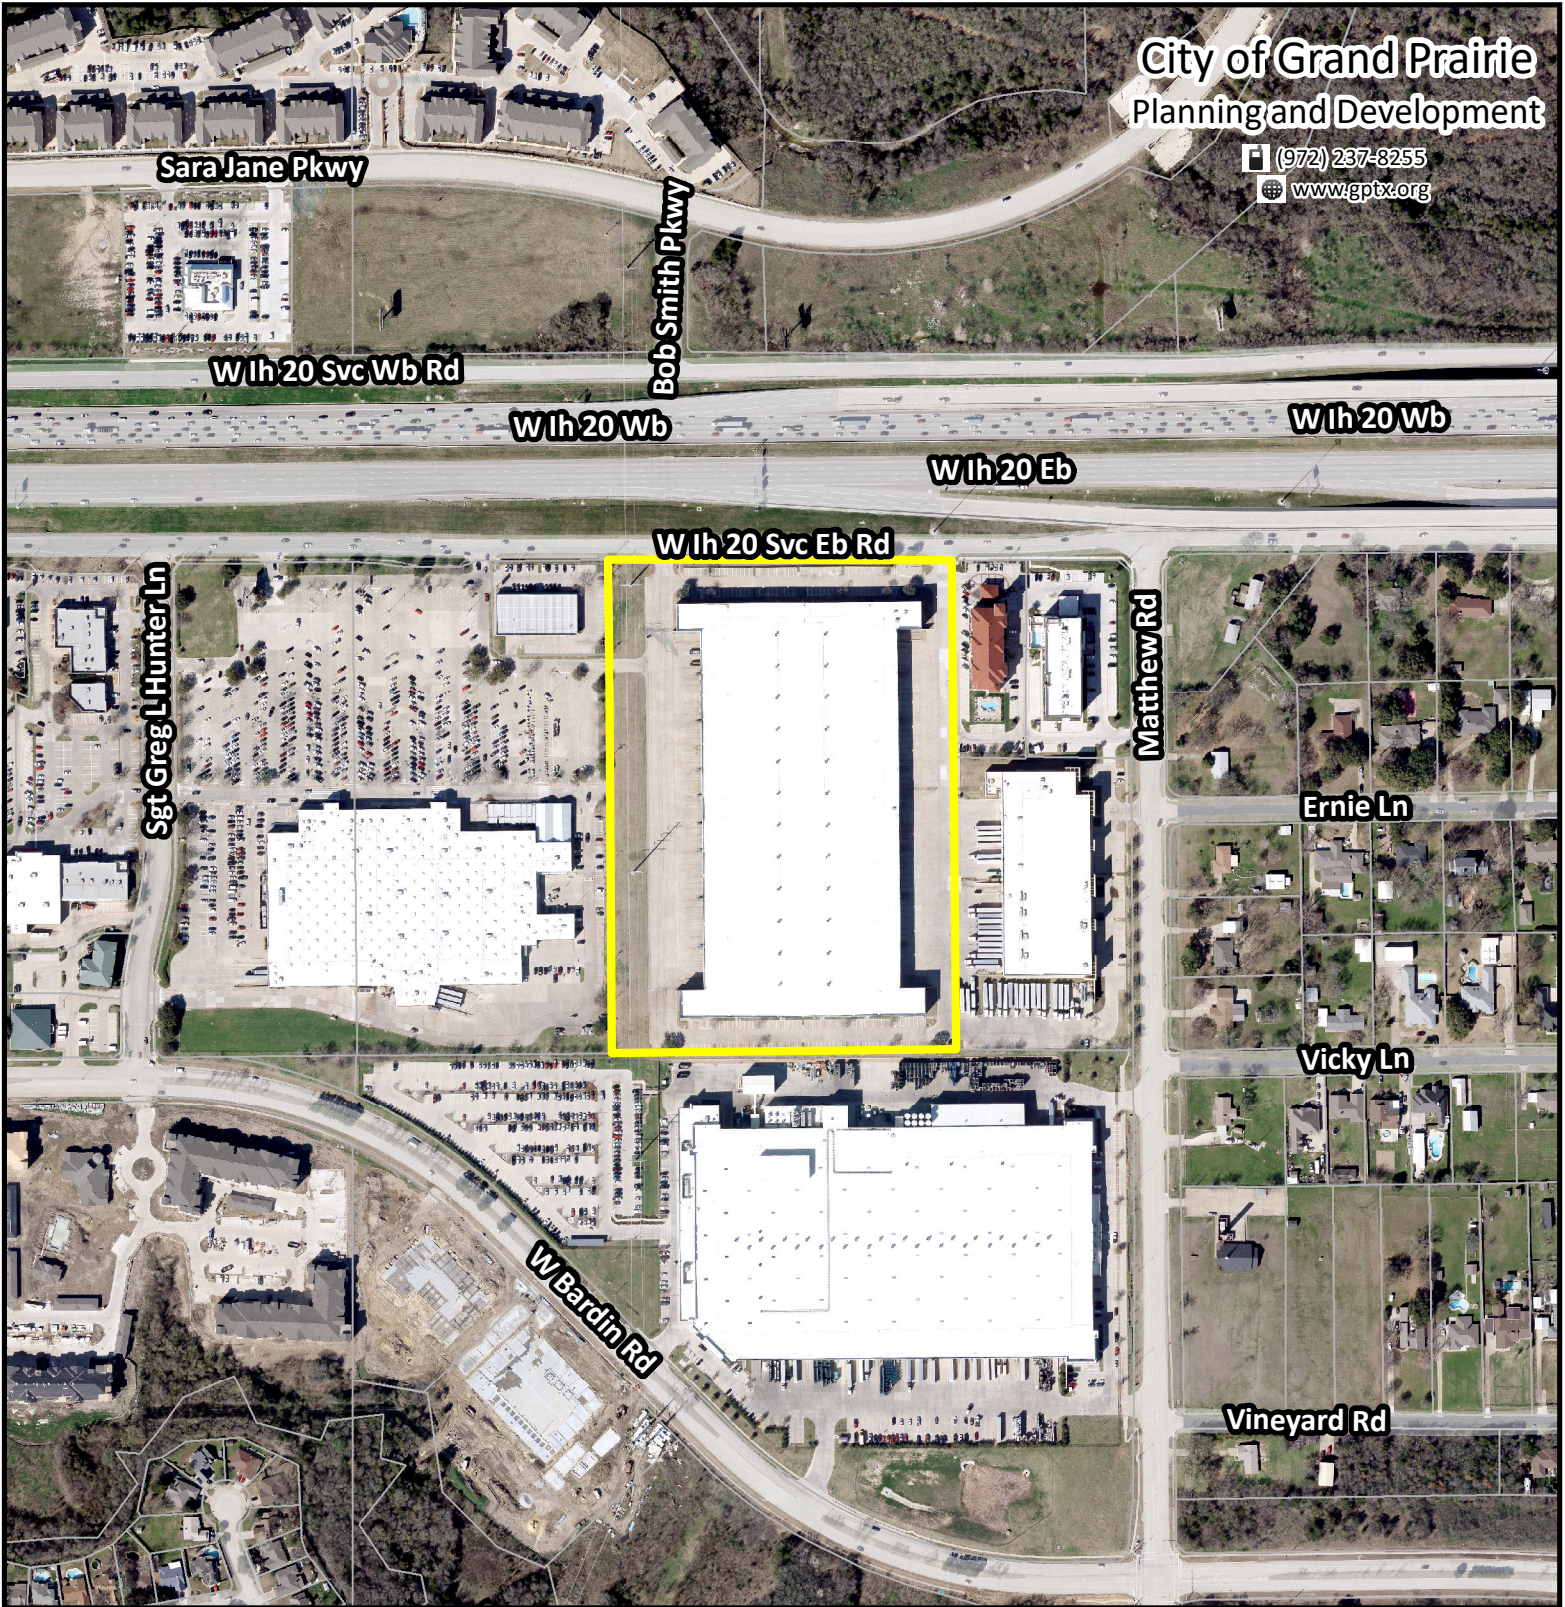

Exhibit A- Location Map

Page 1 of 1

CASE LOCATION MAP
SUP-25-10-0042
2155 W IH 20

City of Grand Prairie
Planning and Development

(972) 237-8255
www.gptx.org

- Location
- Street Center Line
- Parcels