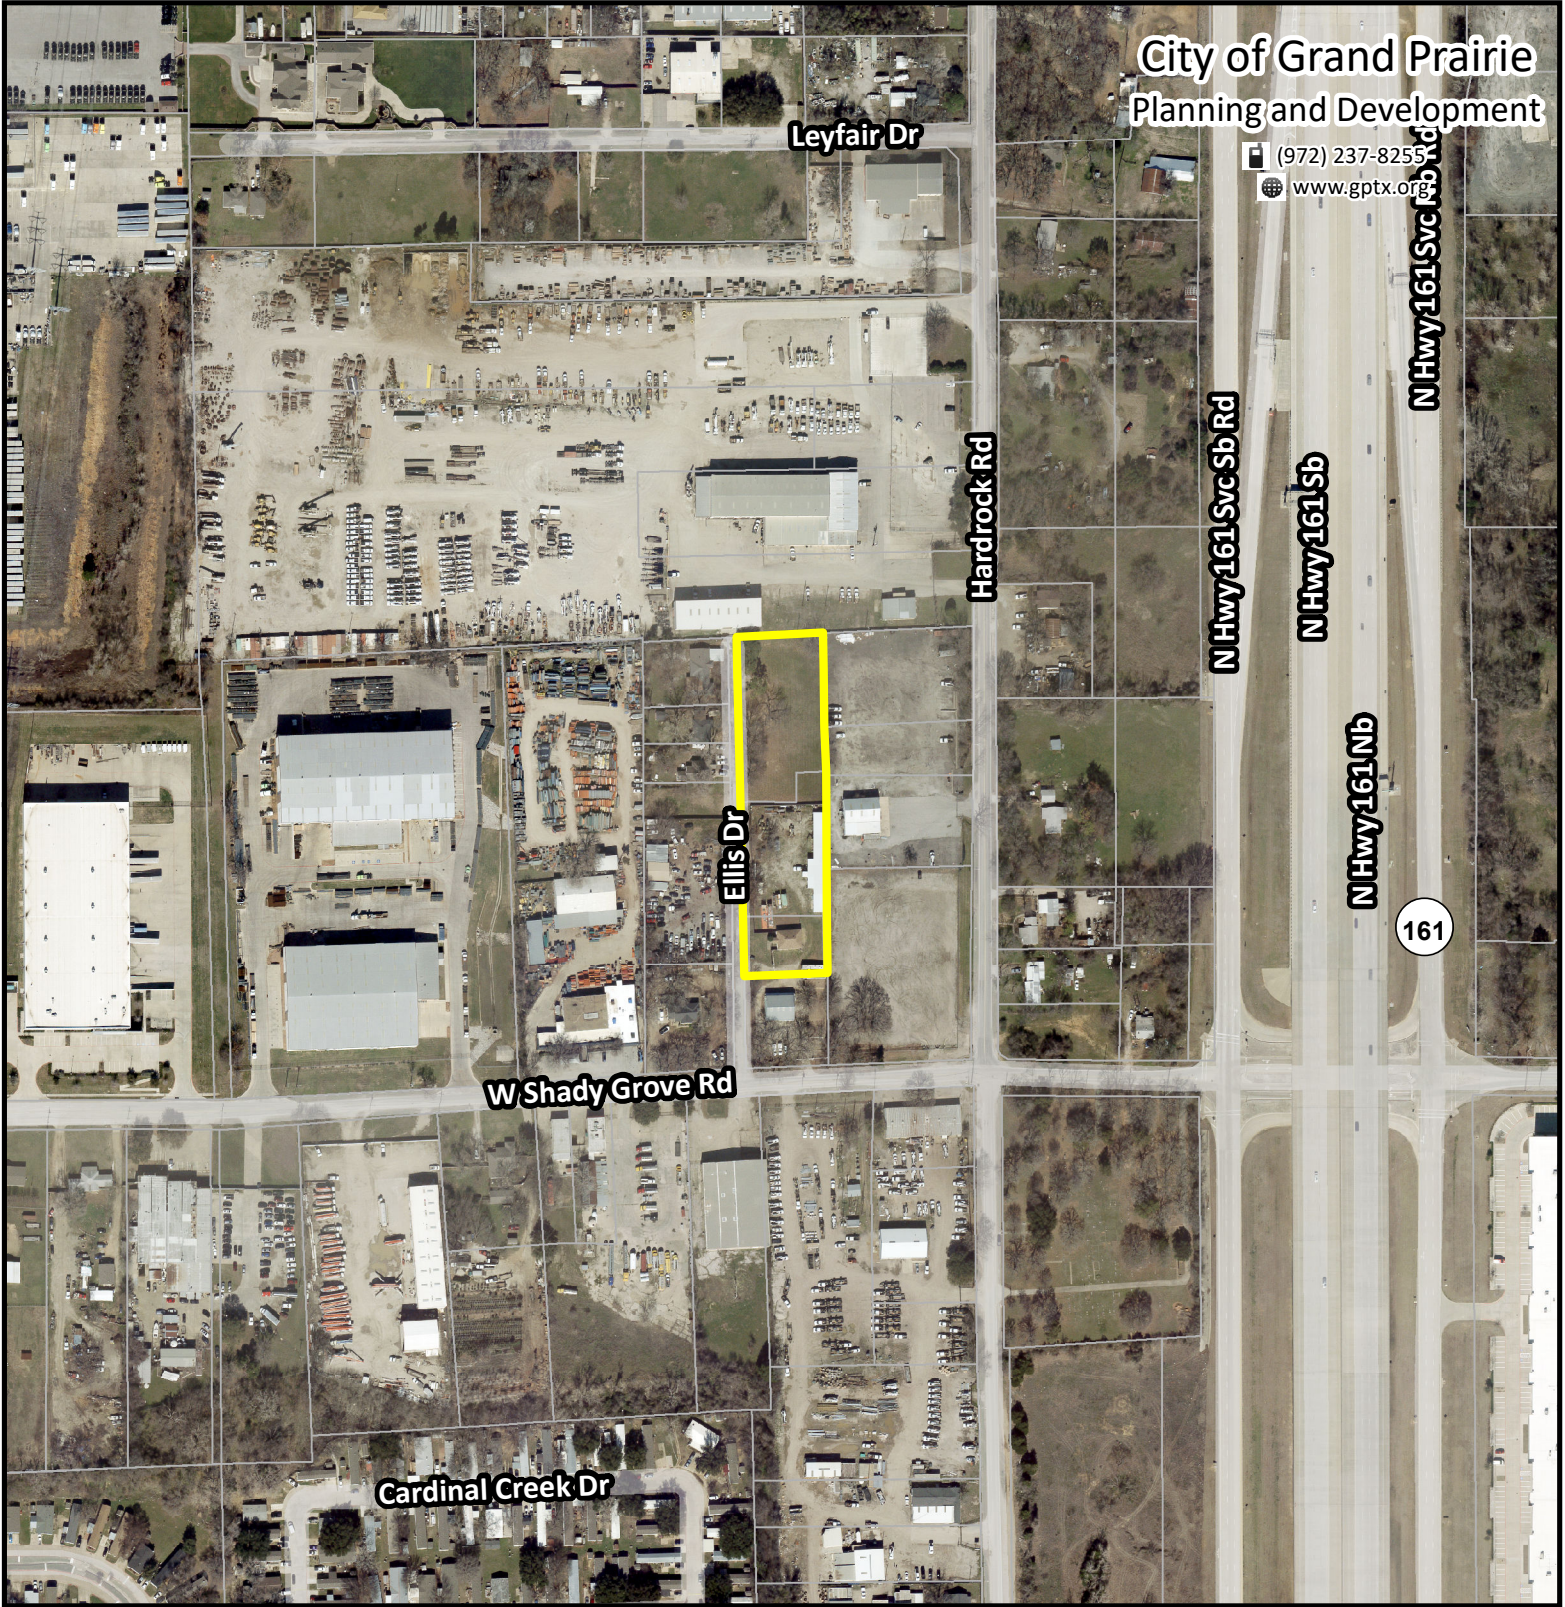

Exhibit A- Location Map

Page 1 of 1

CASE LOCATION MAP
ZON-25-12-0041
3301, 3305 & 3313 ELLIS DR

City of Grand Prairie
Planning and Development

(972) 237-8255
www.gptx.org

- Location
- Street Center Line
- Parcels