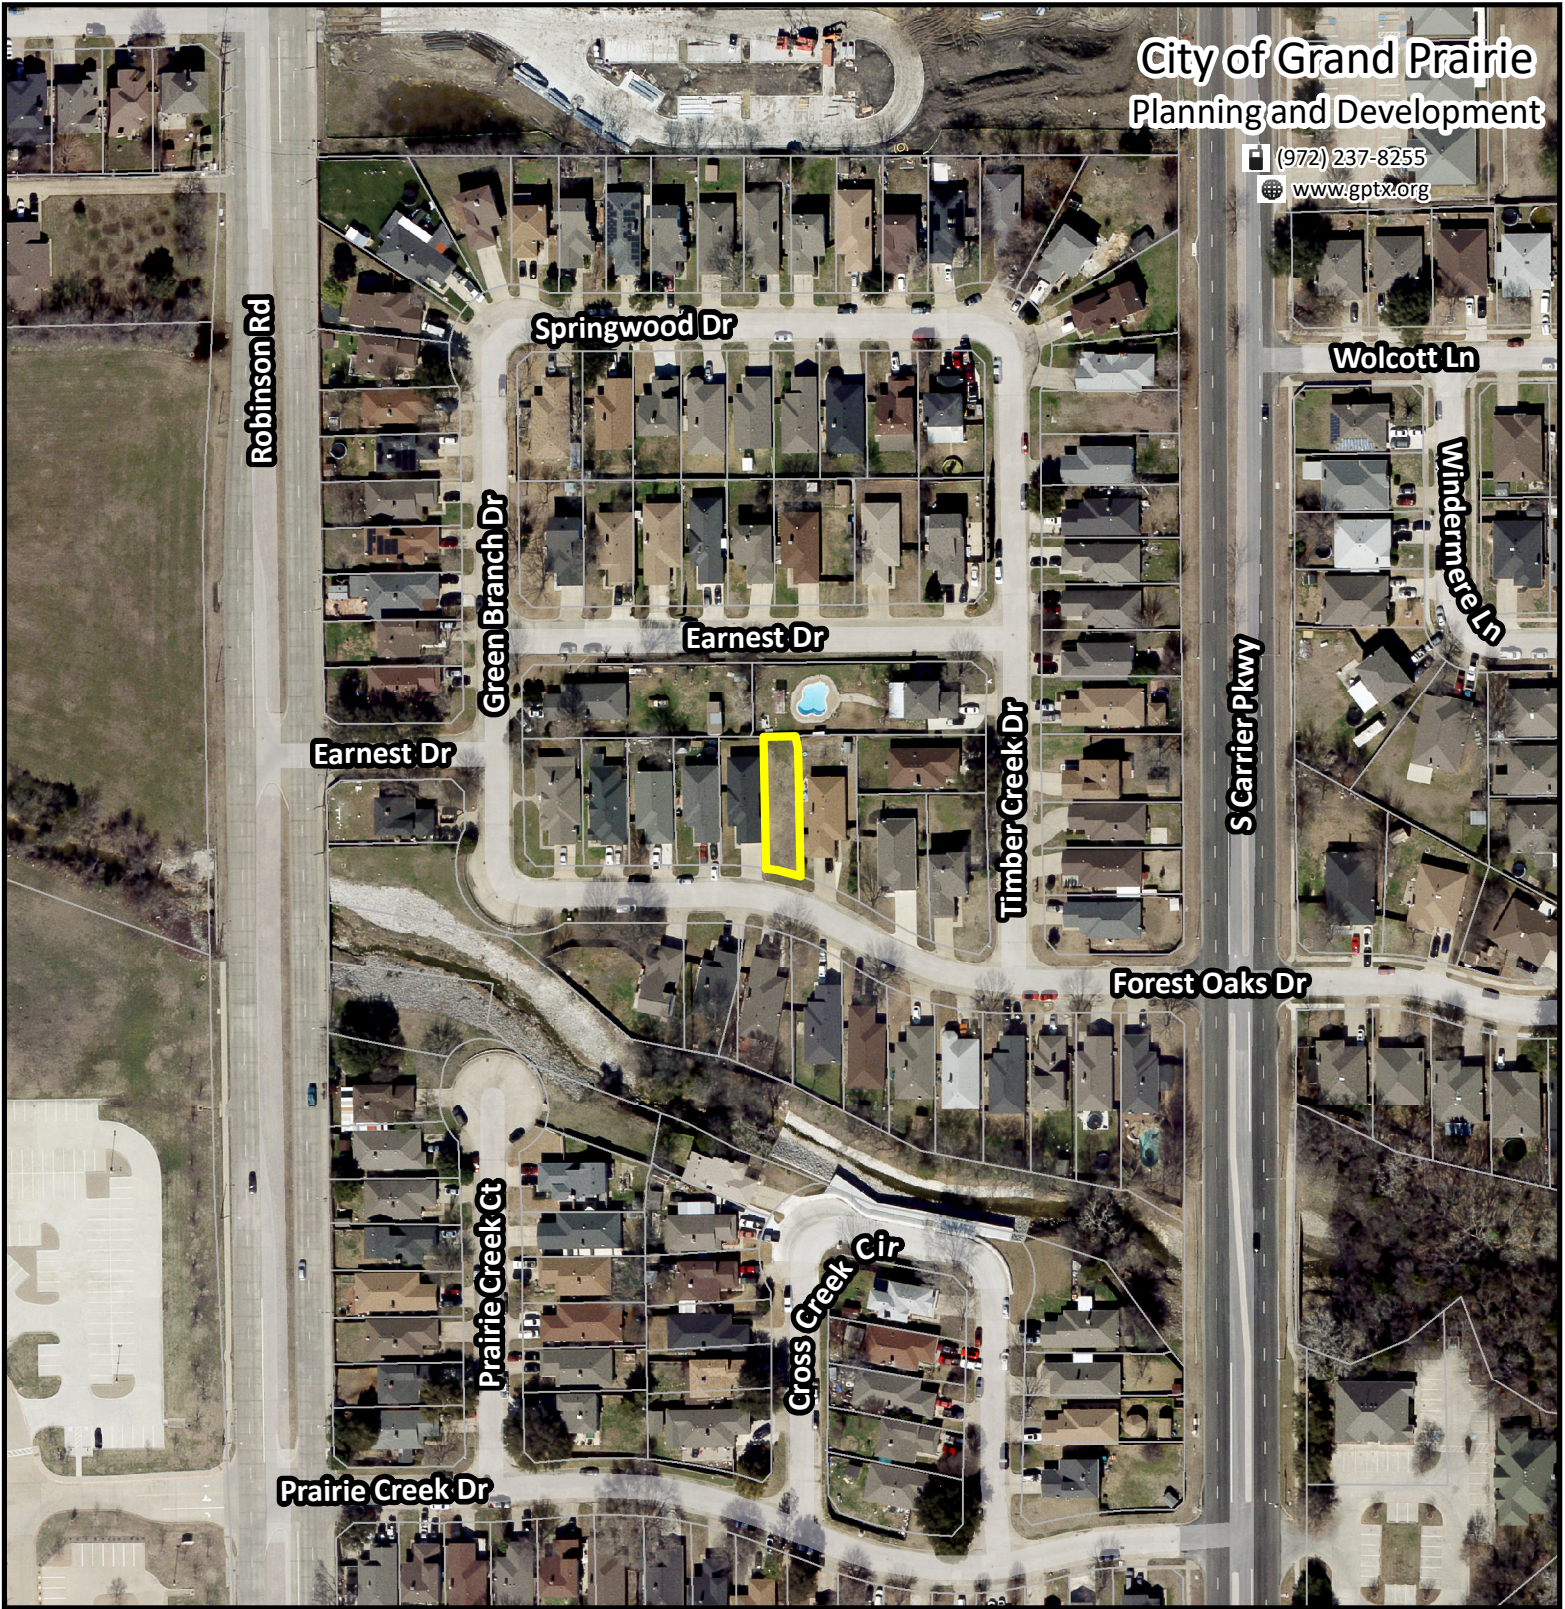

Exhibit A- Location Map

Page 1 of 1

CASE LOCATION MAP
ZON-25-04-0014
826 FOREST OAKS DR

City of Grand Prairie
Planning and Development

(972) 237-8255
www.gptx.org

- Location
- Street Center Line
- Parcels