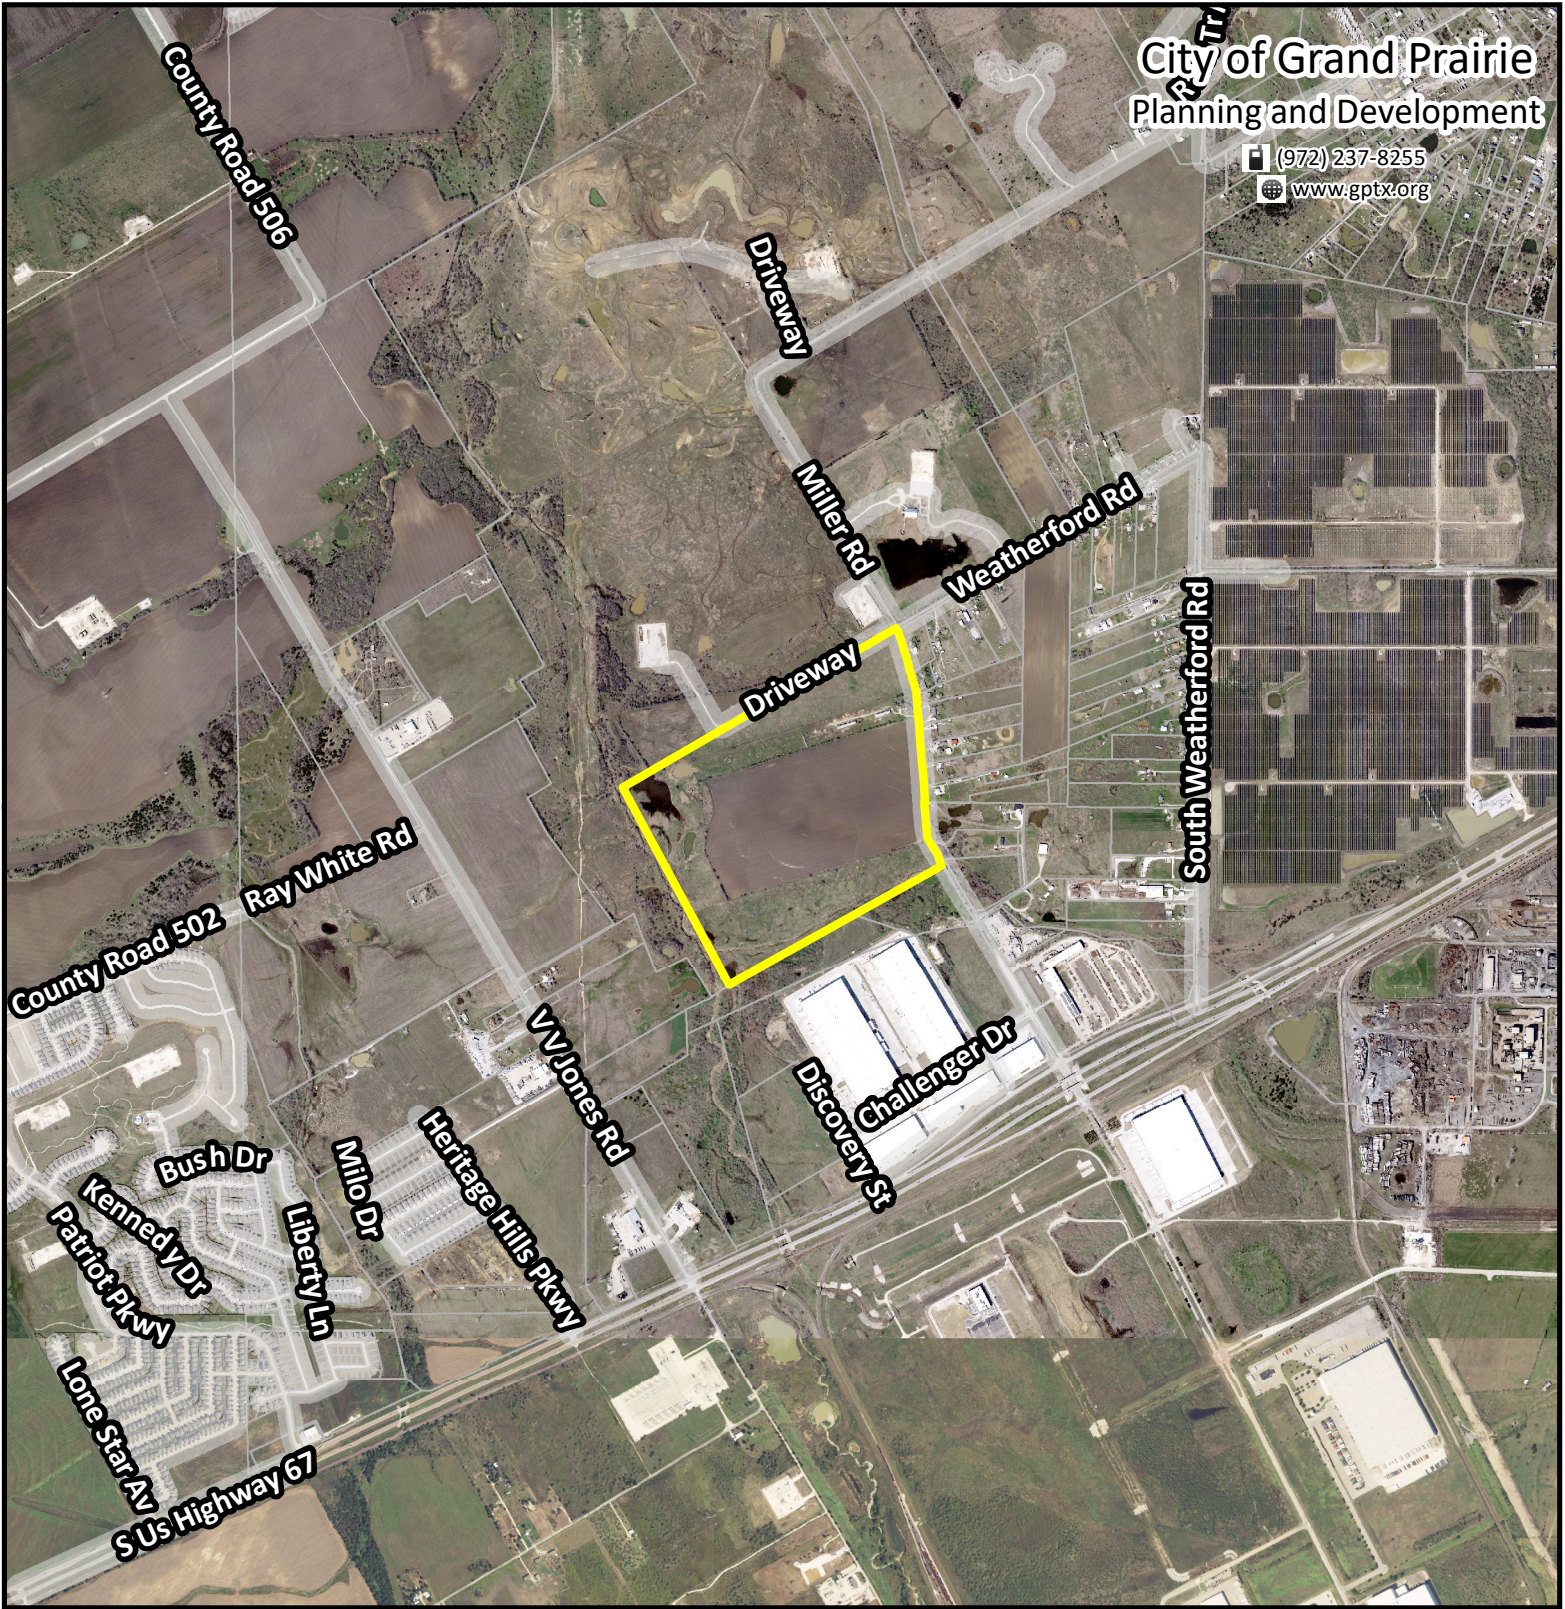

Exhibit A- Location Map

Page 1 of 1

CASE LOCATION MAP
ZON-25-03-0007
Miller Road Development

City of Grand Prairie
Planning and Development

(972) 237-8255
www.gptx.org

- Location
- Street Center Line
- Parcels