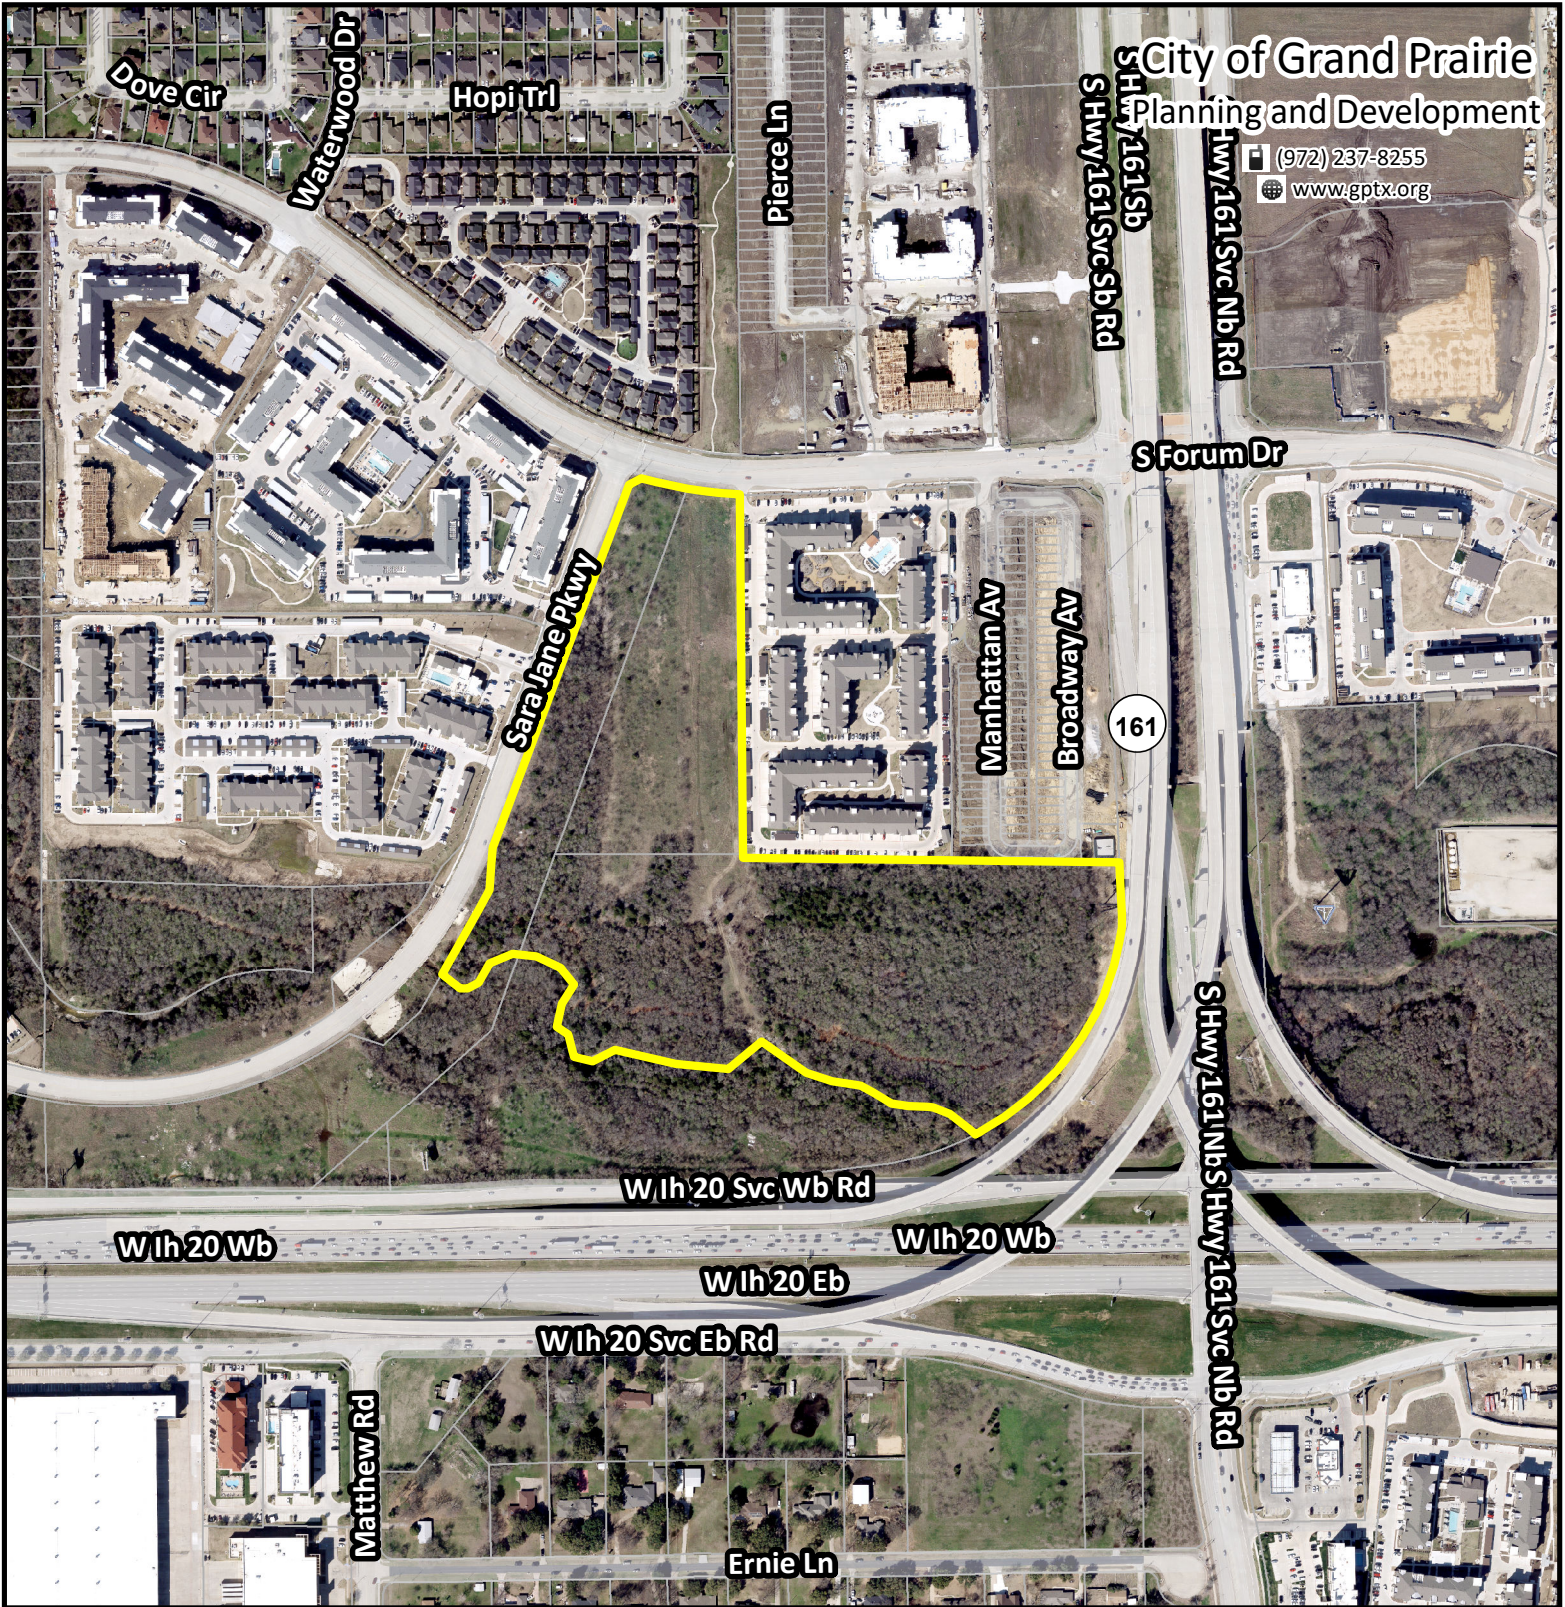

Exhibit A- Location Map

Page 1 of 1

CASE LOCATION MAP
ZON-25-04-0018
ECHELON GRAND PRAIRIE

City of Grand Prairie
Planning and Development

(972) 237-8255
www.gptx.org

- Location
- Street Center Line
- Parcels