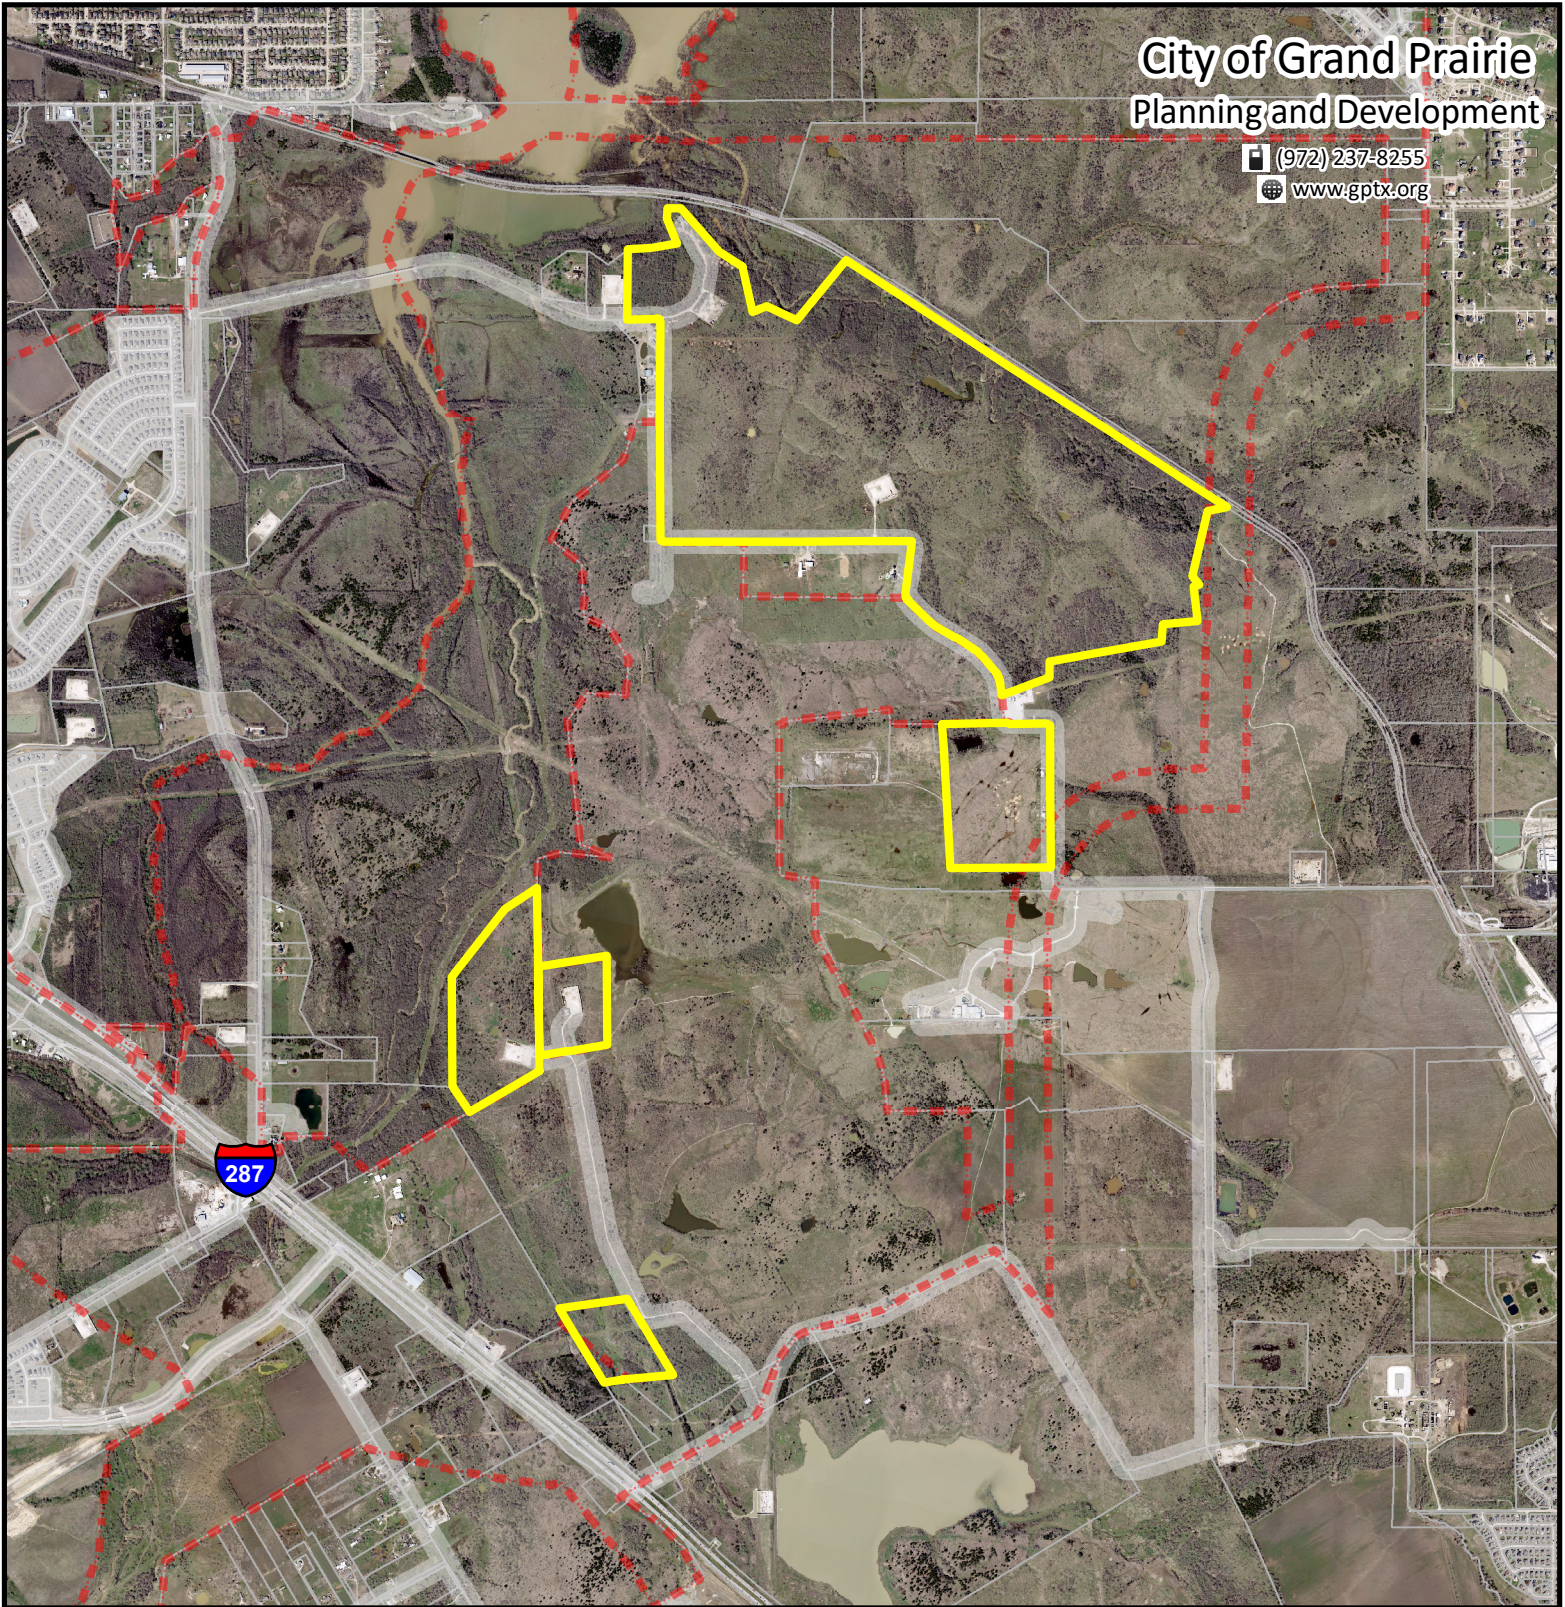

City of Grand Prairie
Planning and Development

(972) 237-8255

www.gptx.org

- Location
- City Limits
- Parcels