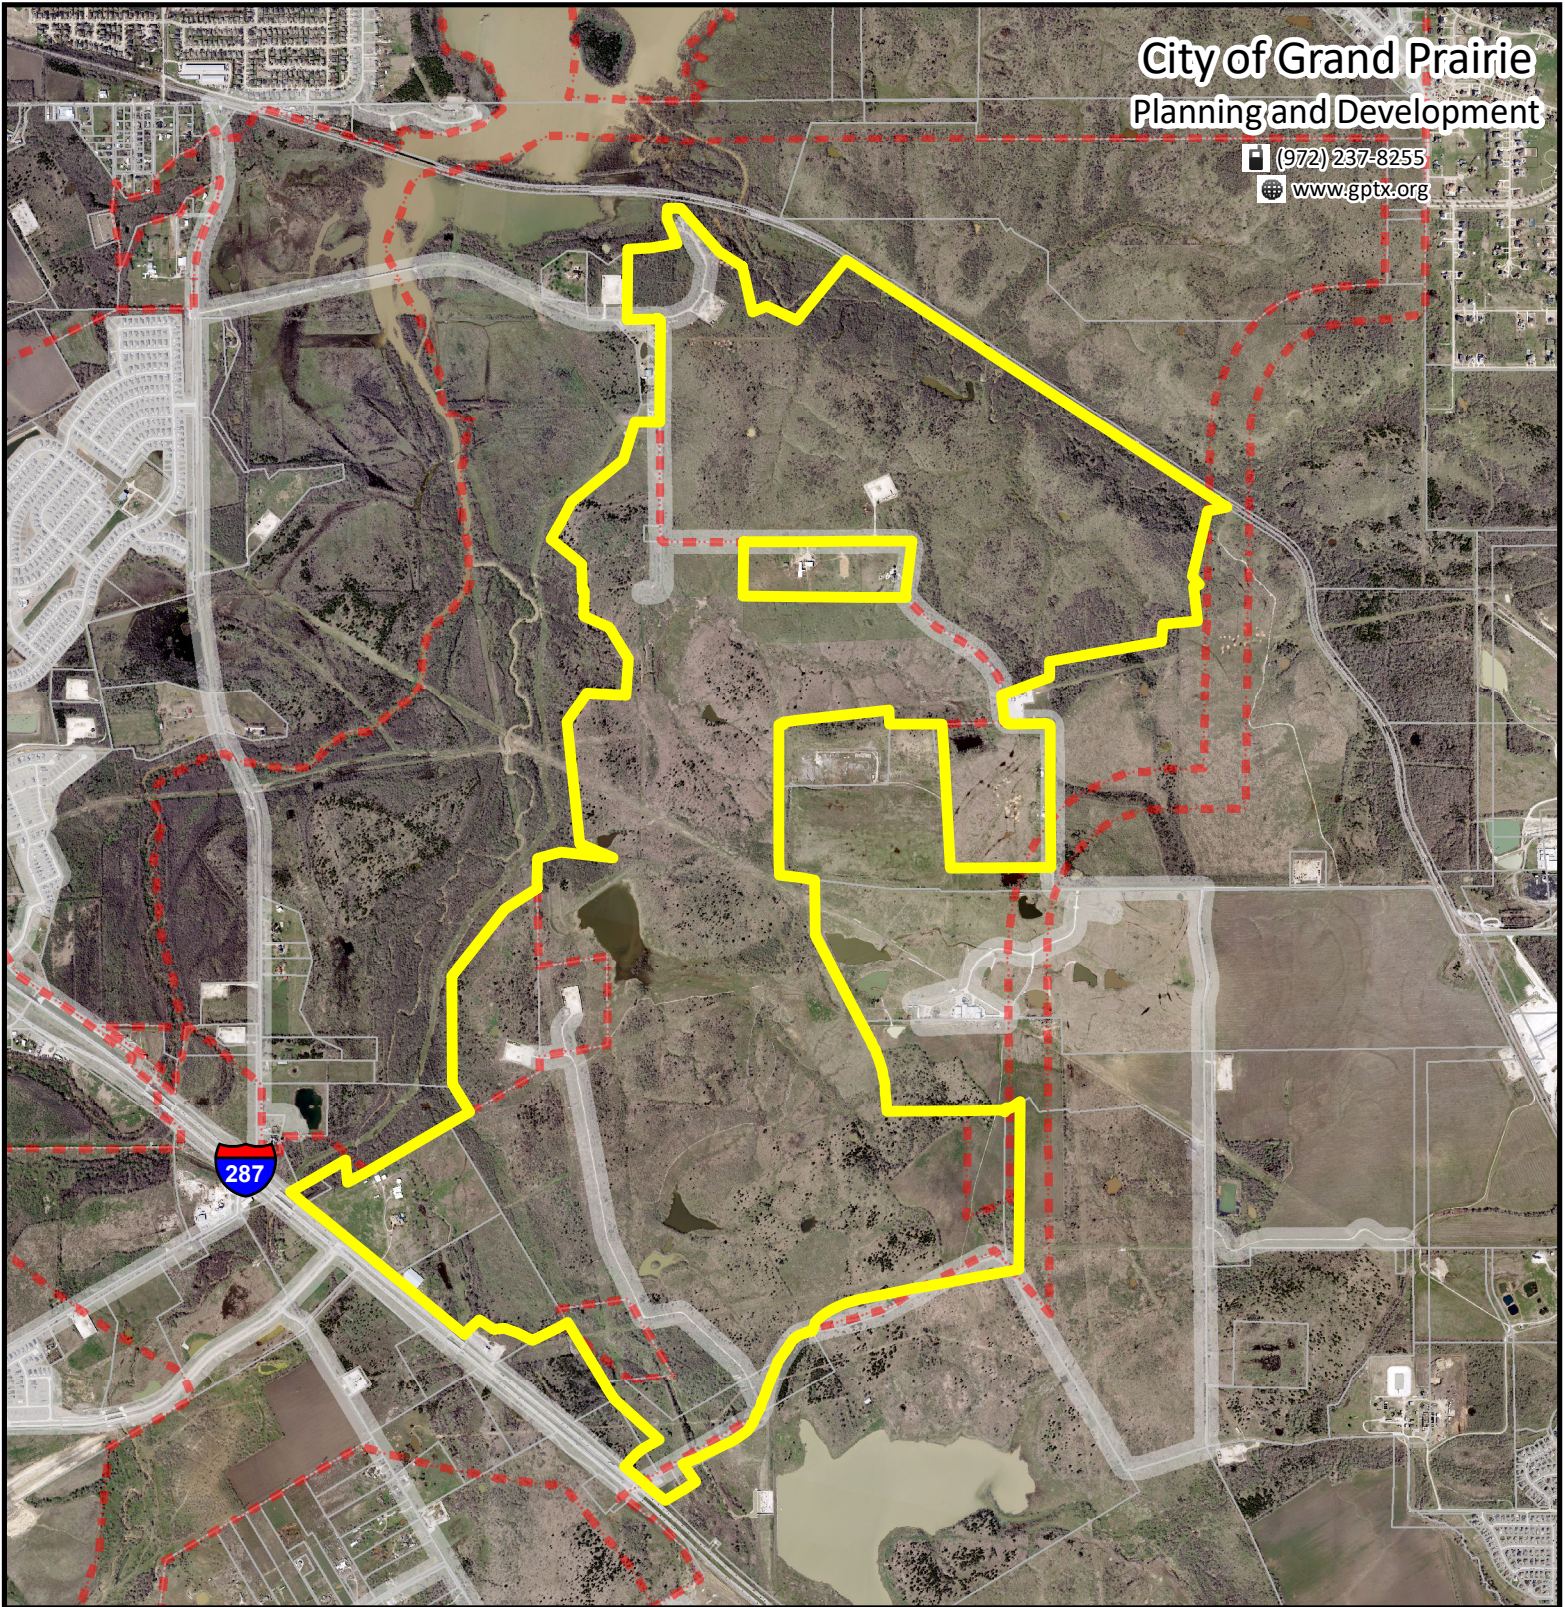

City of Grand Prairie
Planning and Development

(972) 237-8255

www.gptx.org

- Location
- City Limits
- Parcels