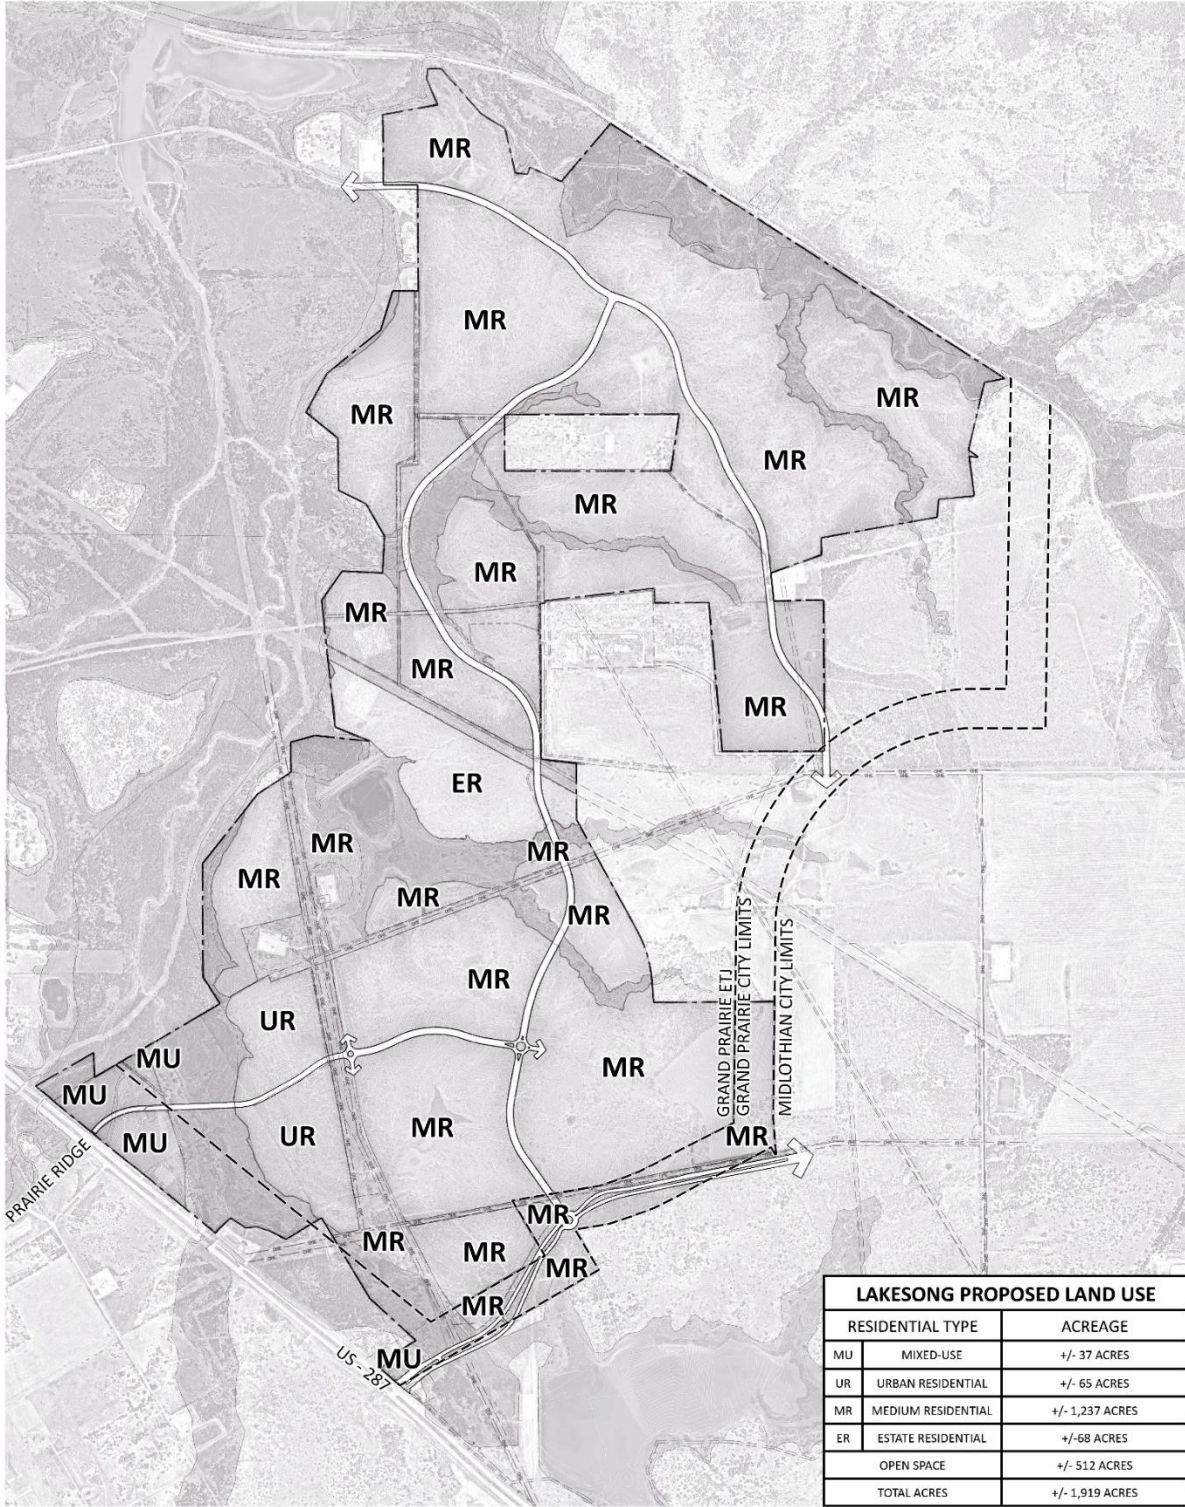

**Exhibit C
Concept Plan**

LAKESONG PROPOSED LAND USE		
RESIDENTIAL TYPE		ACREAGE
MU	MIXED-USE	+/- 37 ACRES
UR	URBAN RESIDENTIAL	+/- 65 ACRES
MR	MEDIUM RESIDENTIAL	+/- 1,237 ACRES
ER	ESTATE RESIDENTIAL	+/- 68 ACRES
OPEN SPACE		+/- 512 ACRES
TOTAL ACRES		+/- 1,919 ACRES

CONCEPT PLAN
PLAN IS SUBJECT TO CHANGE

PLAN VIEW 0 2000' 4000'
SCALE: 1"=2,000'