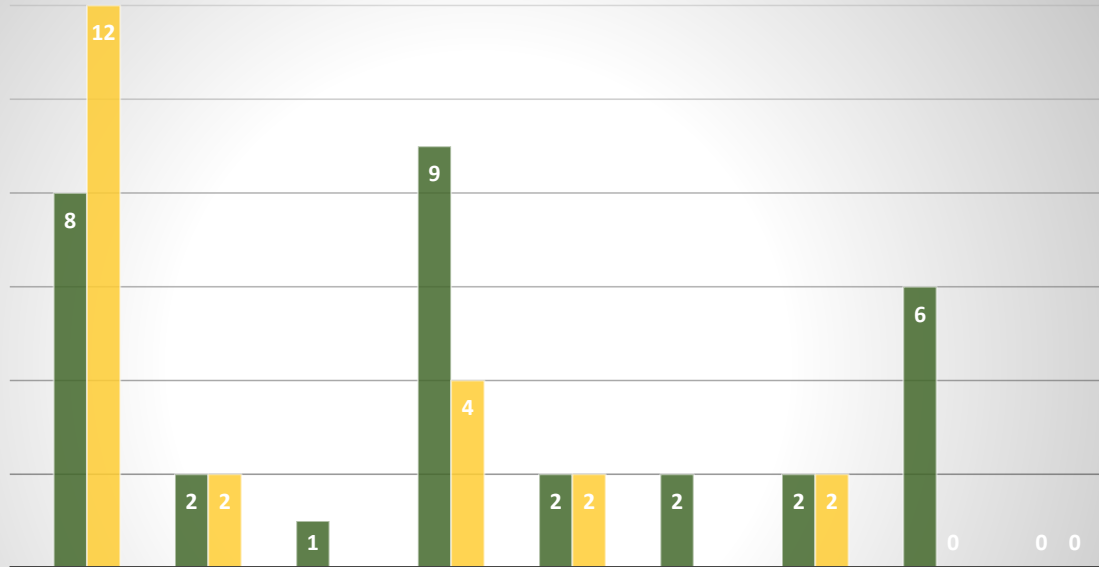

CRIME STATS--COMPARISON---12/24 to 12/25

	Burg/Theft/Found Property	CRIMINAL MISCHIEF	Drug Related	FIGHT/DISORDERLY CONDUCT/DISTURBANCE	HARASSMENT/THREAT	Domestic Violence	Assault	Trespass	
■									
■ DEC--24	8	2	1	9	2	2	2	6	0
■ DEC--25	12	2	0	4	2	0	2	0	0