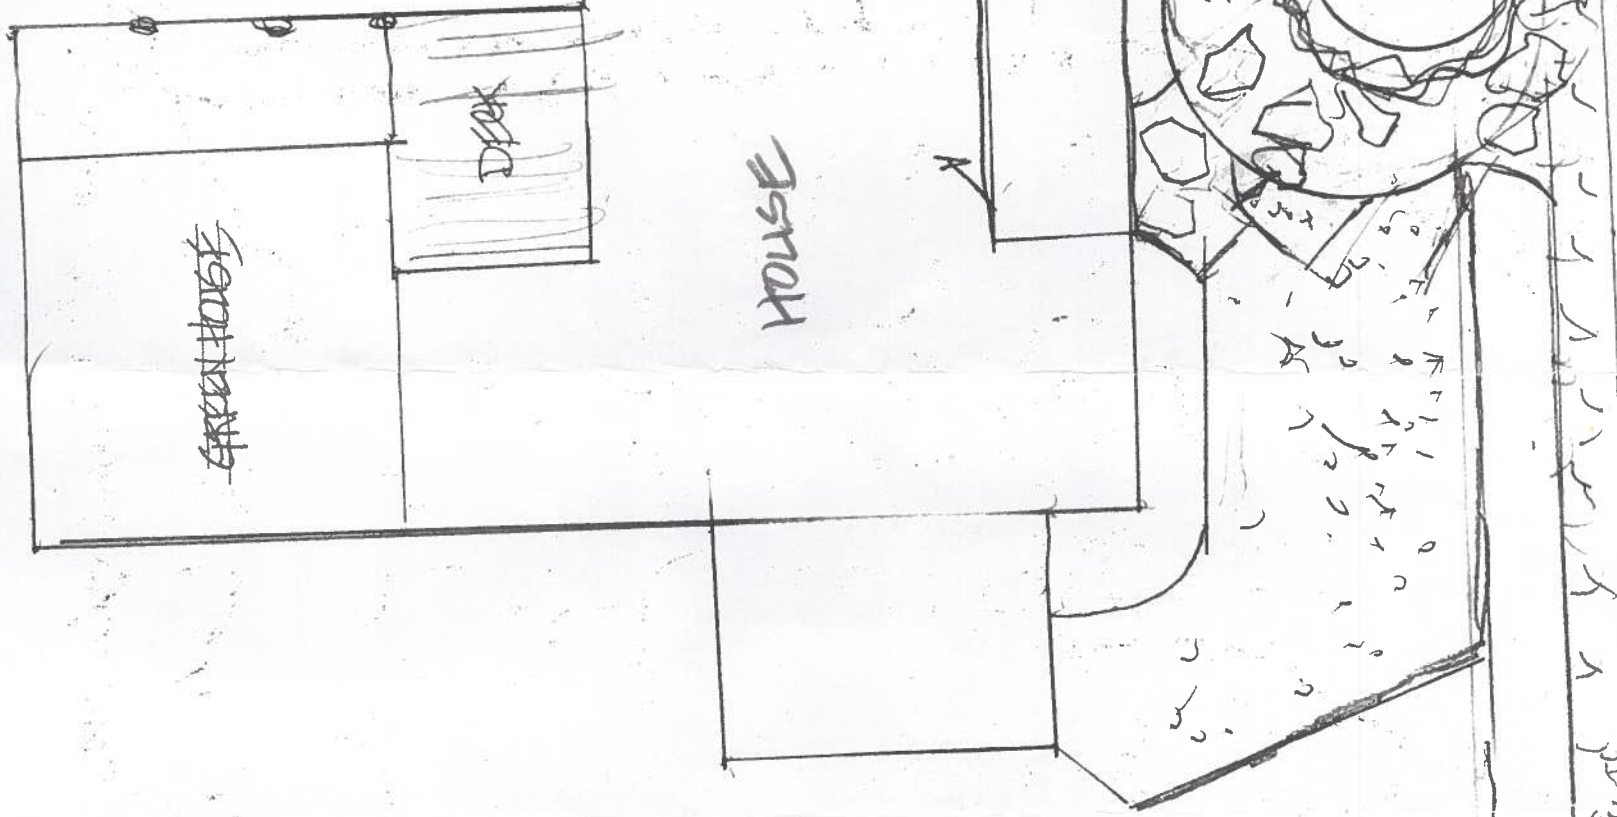

PROPOSED KIOSK IDENTICAL  
RIVER GLEN STUDIO  
303 SW BARNARD

1" = 10'-0"

SW BARNARD

118