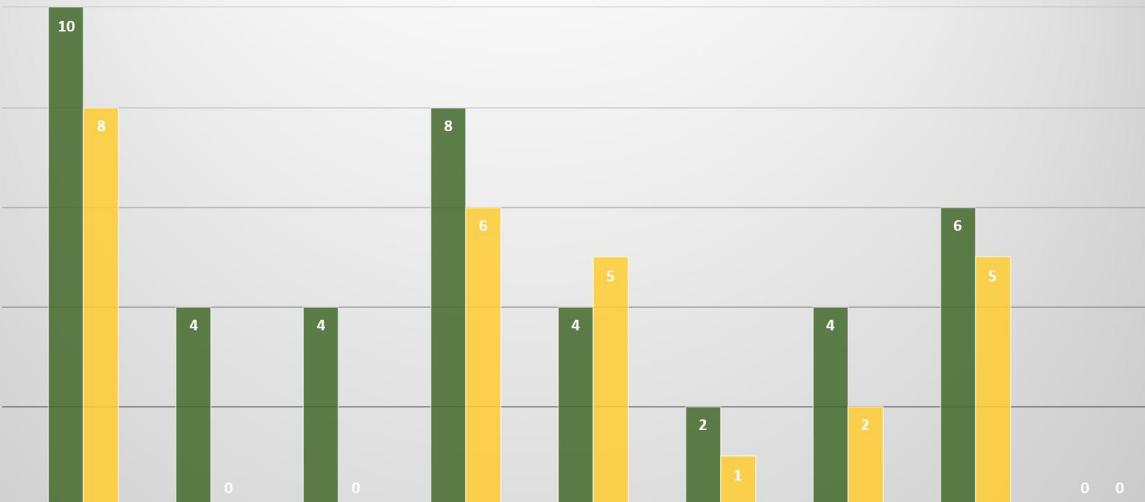

### CRIME STATS--COMPARISON---04/25 to 04/26

	Burg/Theft/Found Property	CRIMINAL MISCHIEF	Drug Related	FIGHT/DISORDERLY CONDUCT/DISTURBANCE	HARASSMENT/THREAT	Domestic Violence	Assault	Trespass	
■ Apr-25	10	4	4	8	4	2	4	6	0
■ Apr-26	8	0	0	6	5	1	2	5	0