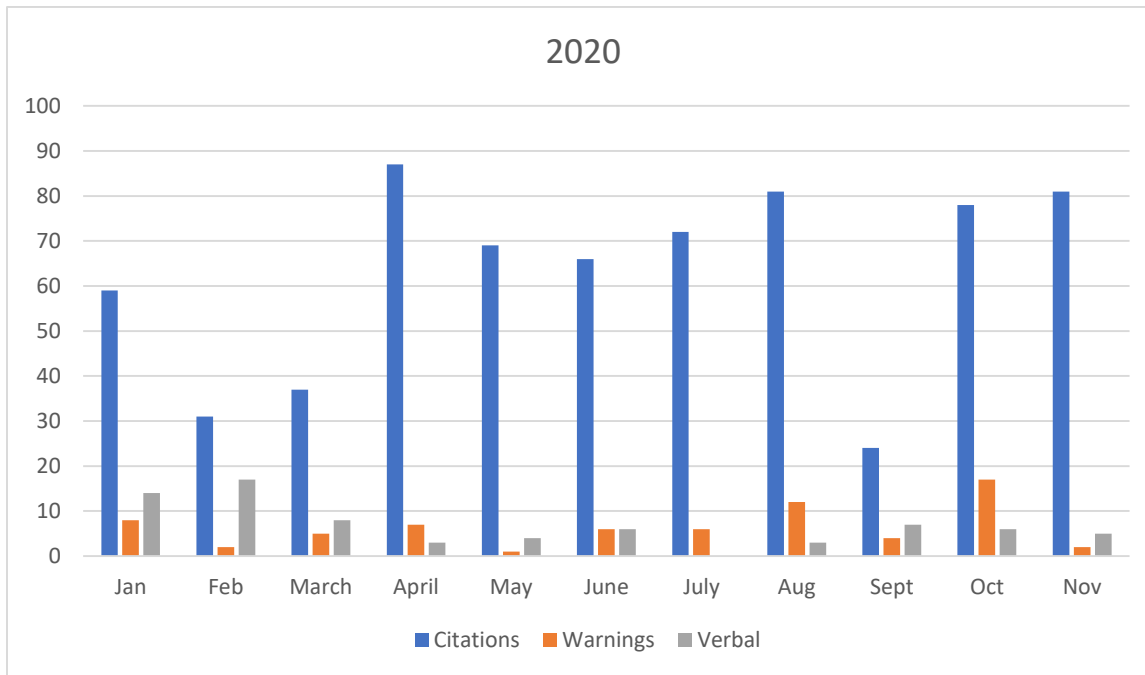

## Glen Rose Police Department Traffic Contacts Resulting in: Citation, Warning, Verbal