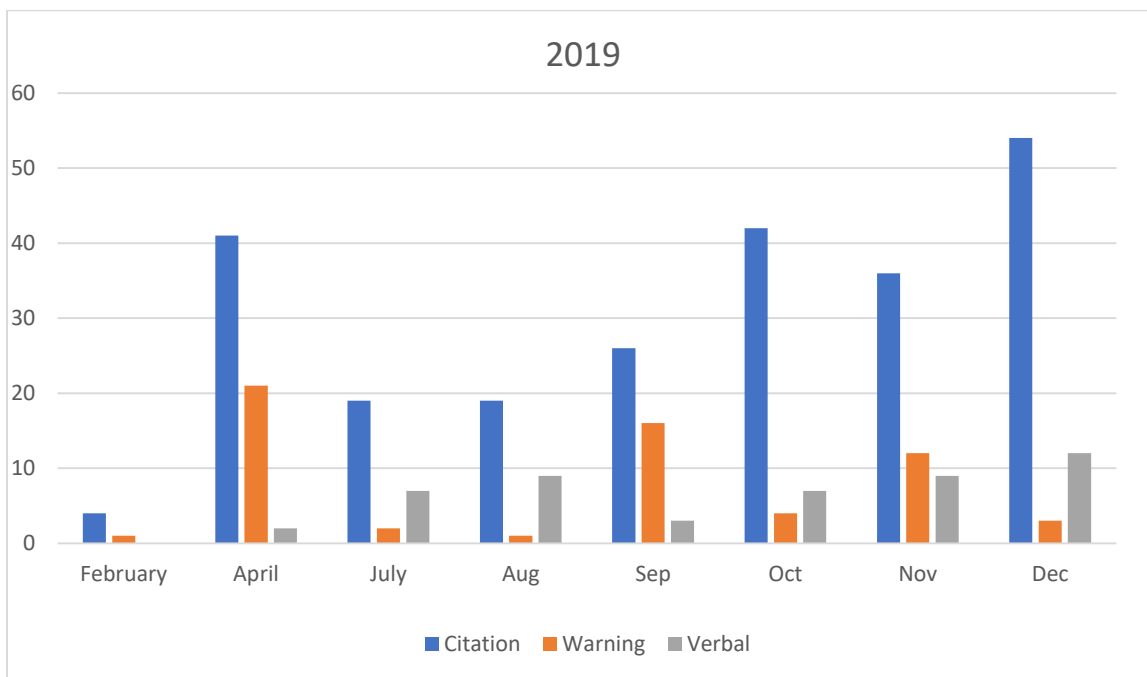

## Glen Rose Police Department Traffic Contacts Resulting in: Citation, Warning, Verbal