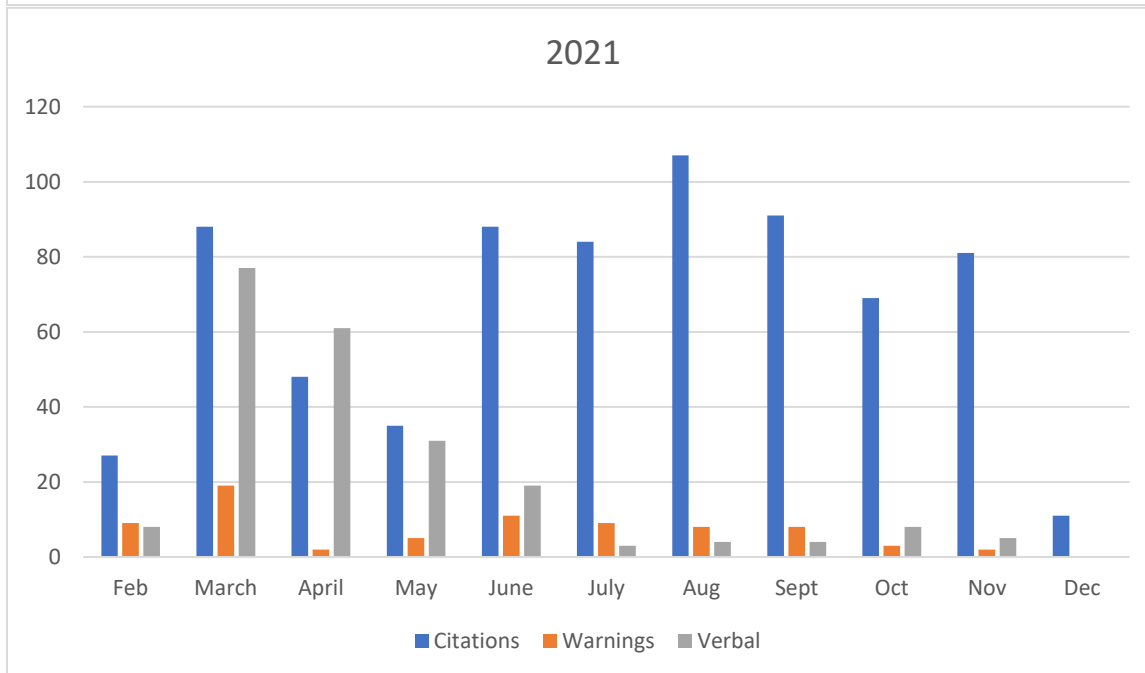

## Glen Rose Police Department Traffic Contacts Resulting in: Citation, Warning, Verbal