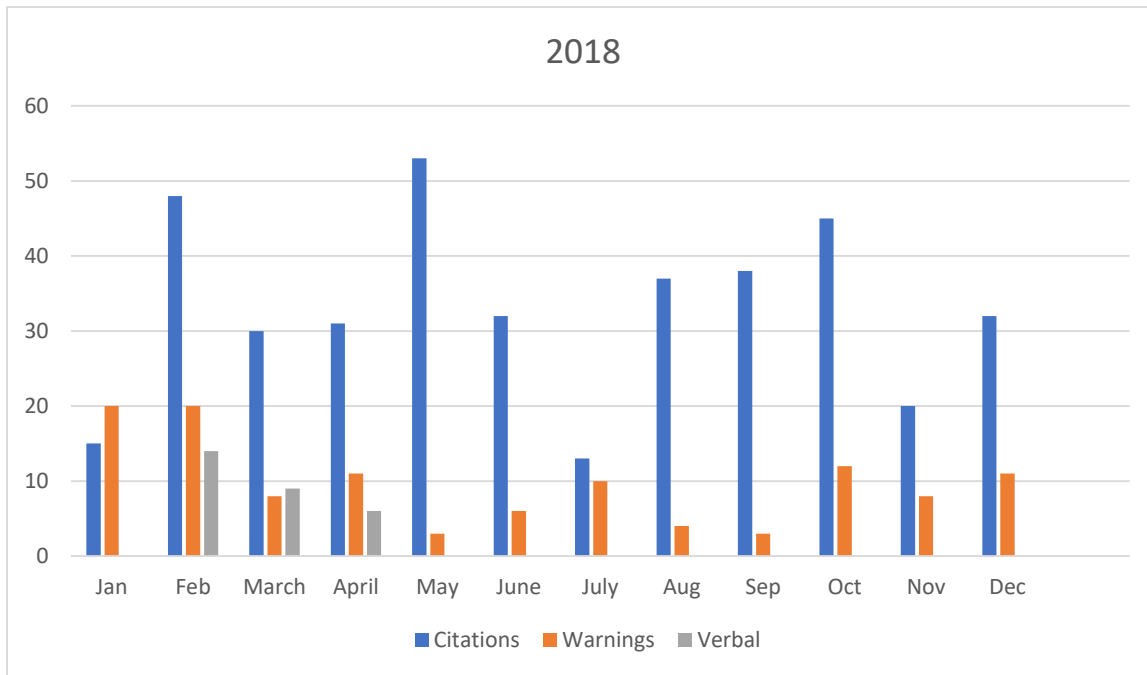

## Glen Rose Police Department Traffic Contacts Resulting in: Citation, Warning, Verbal