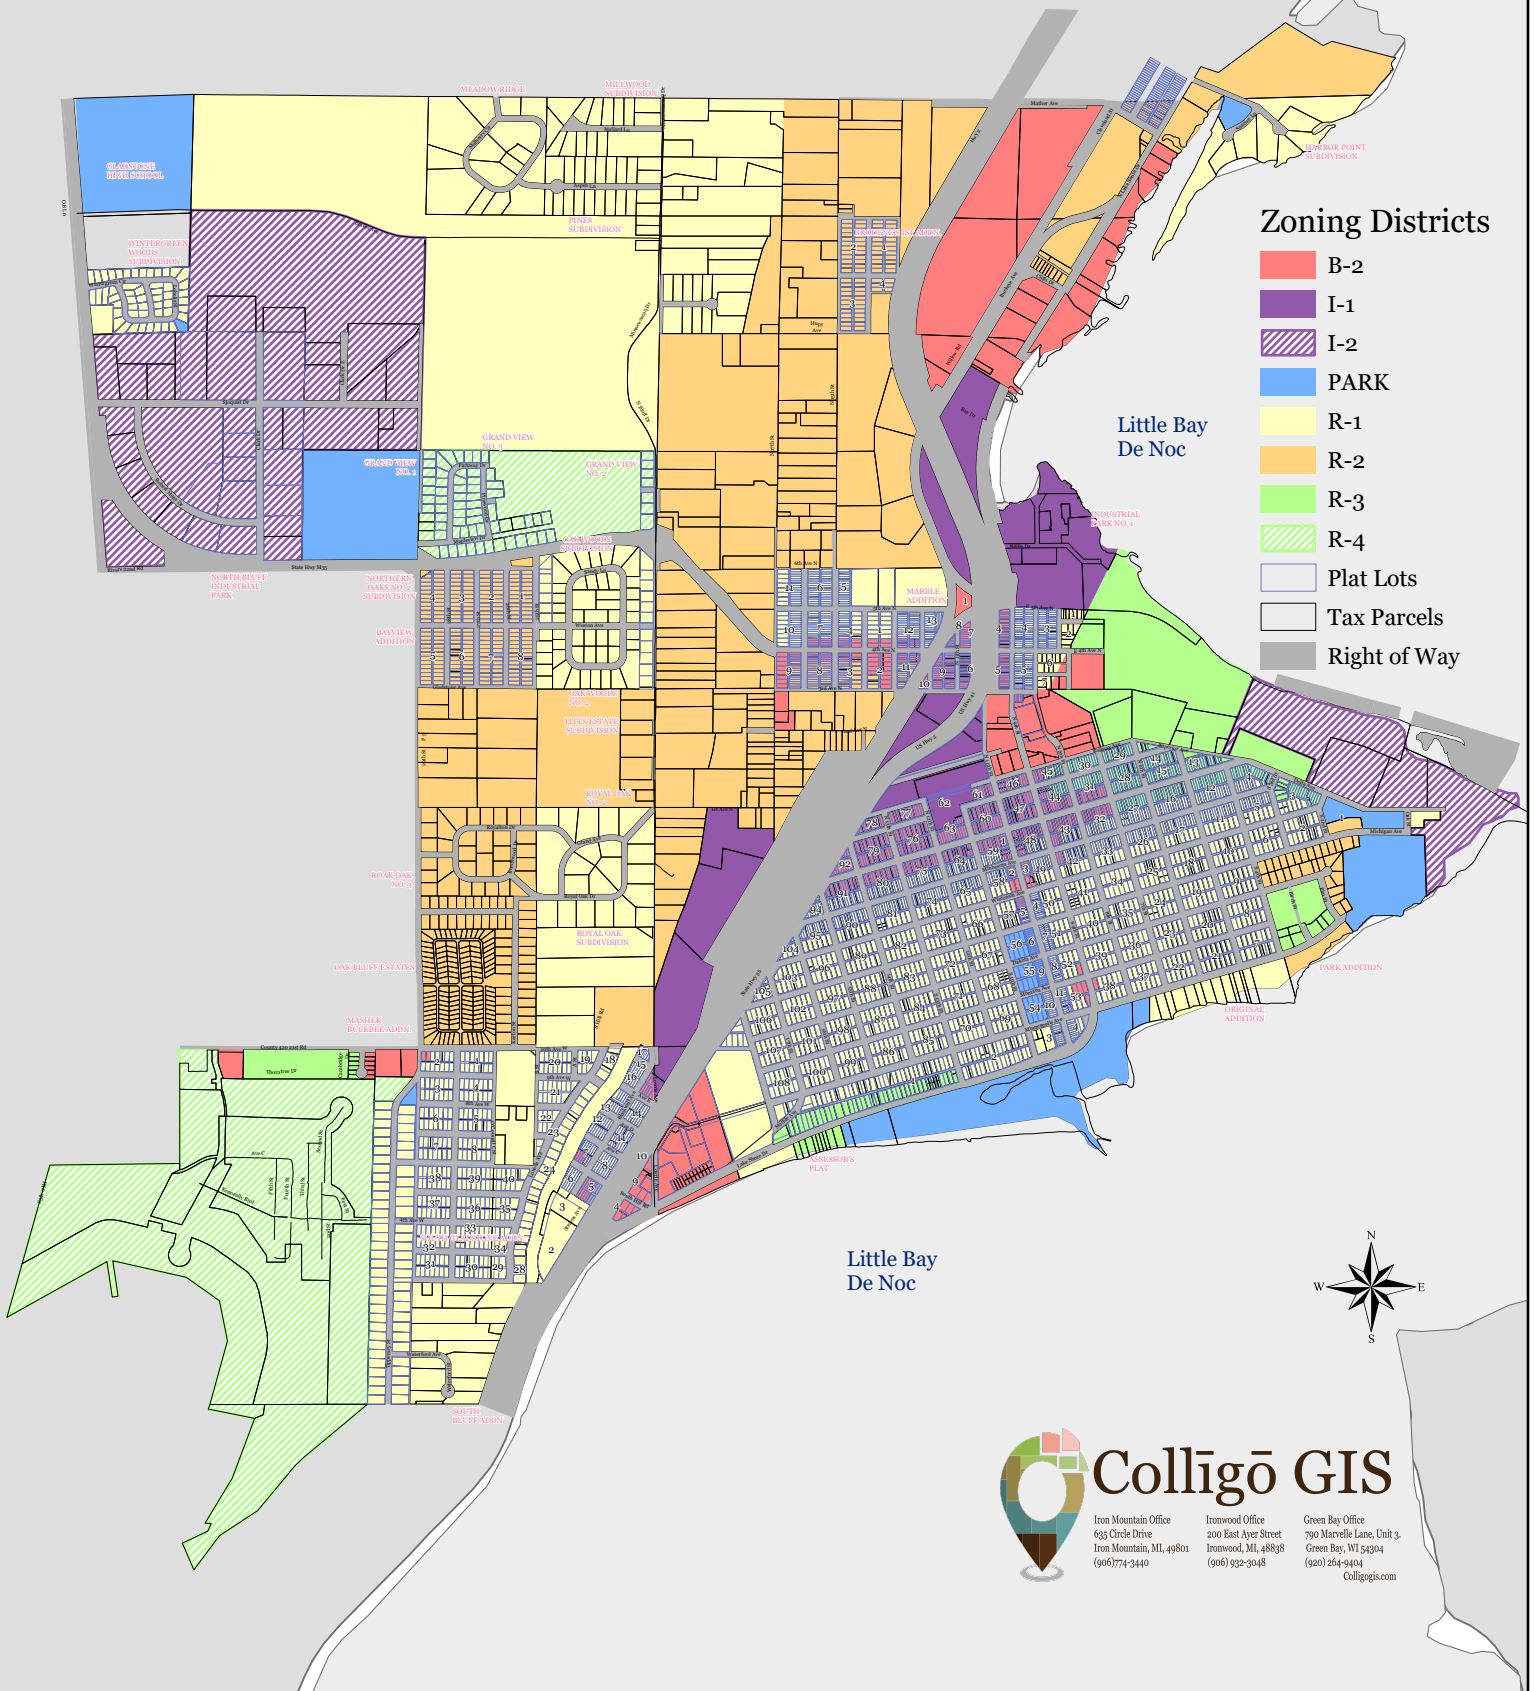

CITY OF GLADSTONE ZONING MAP

Zoning Districts

- B-2
- I-1
- I-2
- PARK
- R-1
- R-2
- R-3
- R-4
- Plat Lots
- Tax Parcels
- Right of Way

Colligō GIS