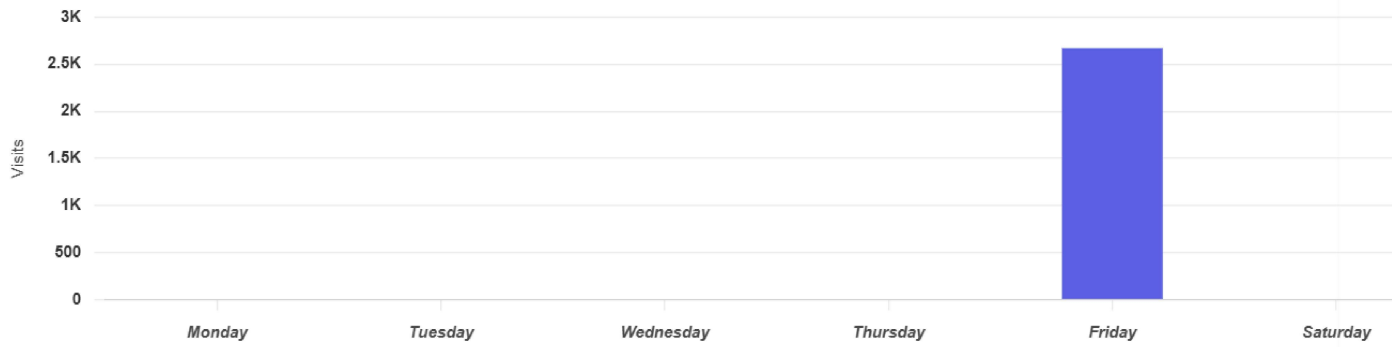

# of Visits

< 56.9	155.2 - 329.9
56.9 - 81.4	329.9 - 671.2
81.4 - 155.2	

3,000 ft

© Mapbox © OpenStreetMap

To protect individual privacy, the beginning points shown for each route are approximations and do not represent actual home locations. [Learn more](#)

### Hourly Visits ?

**Downtown Gladstone**  
Delta Ave, Gladstone, MI

Metric:

Visits

### Daily Visits ?

Downtown Gladstone  
Delta Ave, Gladstone, MI

Metric:  
Visits

### Visit Duration ?

Downtown Gladstone  
Delta Ave, Gladstone, MI

Metric:  
Visits