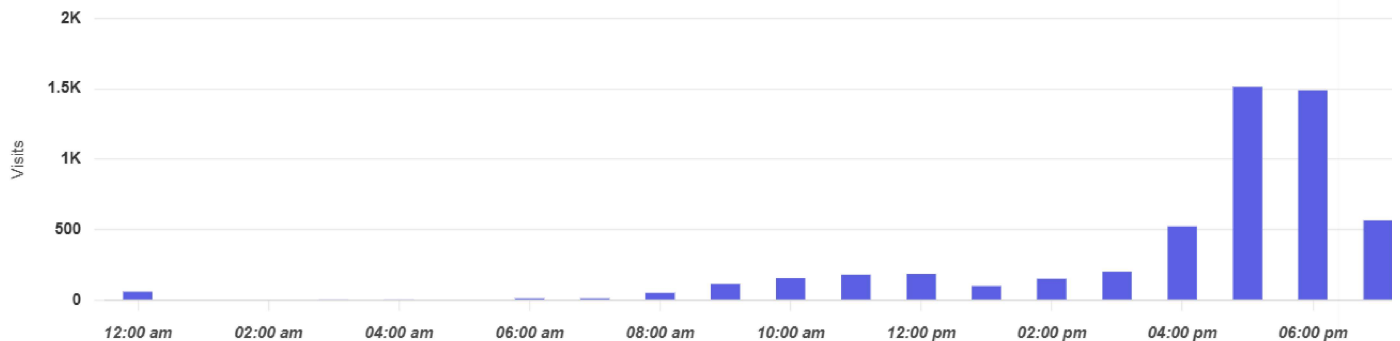

# of Visits

< 56.9	155.2 - 329.9
56.9 - 81.4	329.9 - 671.2
81.4 - 155.2	

3,000 ft

© Mapbox © OpenStreetMap

To protect individual privacy, the beginning points shown for each route are approximations and do not represent actual home locations. [Learn more](#)

### Hourly Visits ?

**Downtown Gladstone**  
Delta Ave, Gladstone, MI

Metric:

Visits

### Daily Visits ?

Downtown Gladstone  
Delta Ave, Gladstone, MI

Metric:  
Visits