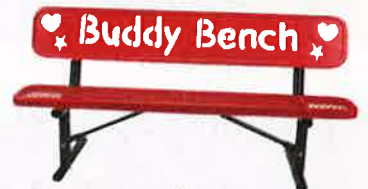

- Surface Mount Kit
- Inground Mount Kit

Benches

Portable, Surface & Inground Mount Available

Backless Bench
Sizes: 6 & 8 Ft. Long
Model No. 2CI2632
\$438.85 - \$508.85

Back Bench
Sizes: 6 & 8 Ft. Long
Model No. 2CI2626
\$648.85 - \$748.85

Buddy Bench
Size: 6 Ft. Long
Model No. 2CI5692
\$818.85
Not Available in Black

Search TreeTopProducts.com for

City Collection

Available Colors

RED

BLUE

BLACK

GREEN