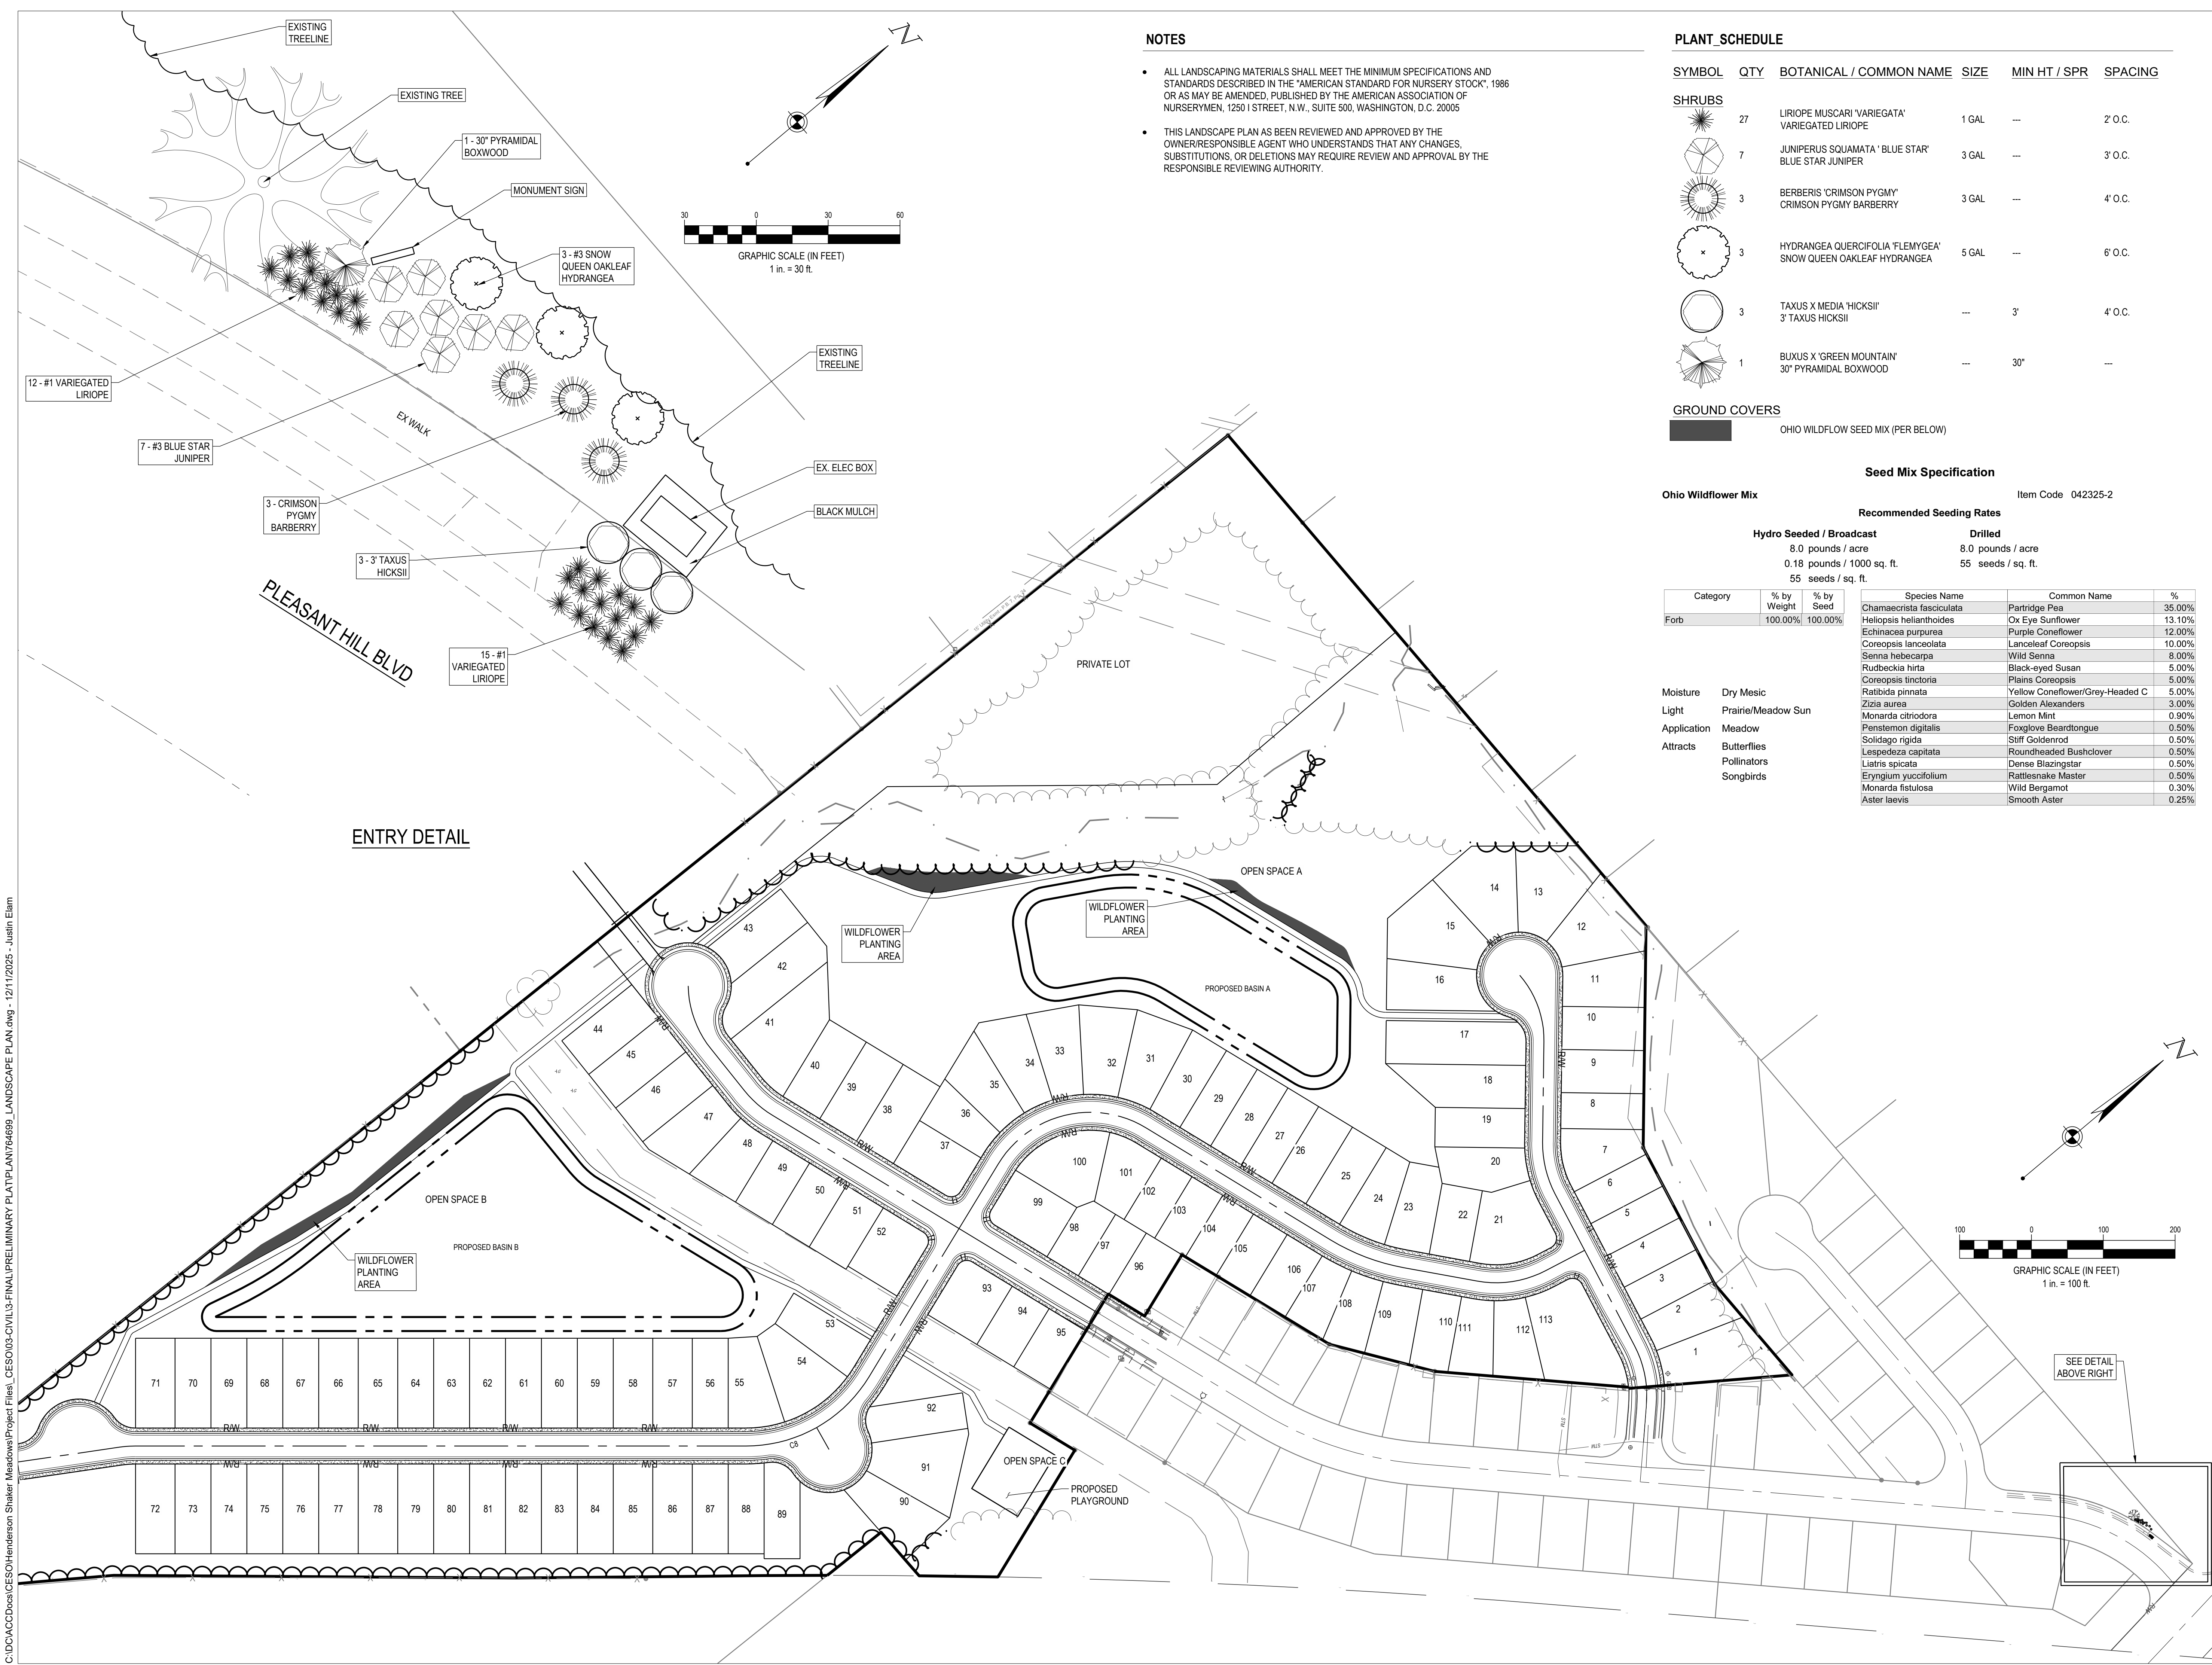

Moisture Dry Mesic
Light Prairie/Meadow Sun
Application Meadow
Attracts Butterflies, Pollinators, Songbirds

NOTES

- ALL LANDSCAPING MATERIALS SHALL MEET THE MINIMUM SPECIFICATIONS AND STANDARDS DESCRIBED IN THE 'AMERICAN STANDARD FOR NURSERY STOCK', 1986 OR AS MAY BE AMENDED, PUBLISHED BY THE AMERICAN ASSOCIATION OF NURSERYMEN, 1250 I STREET, N.W., SUITE 500, WASHINGTON, D.C. 20005
- THIS LANDSCAPE PLAN AS BEEN REVIEWED AND APPROVED BY THE OWNER/RESPONSIBLE AGENT WHO UNDERSTANDS THAT ANY CHANGES, SUBSTITUTIONS, OR DELETIONS MAY REQUIRE REVIEW AND APPROVAL BY THE RESPONSIBLE REVIEWING AUTHORITY.

C:\DCI\ACC\02\03\Henderson Shaker Meadows\Project Files\CESO\03-CIVIL\PRELIMINARY PLAT\PLANT\764699_LANDSCAPE PLAN.dwg - 12/11/2025 - Justin Eilam