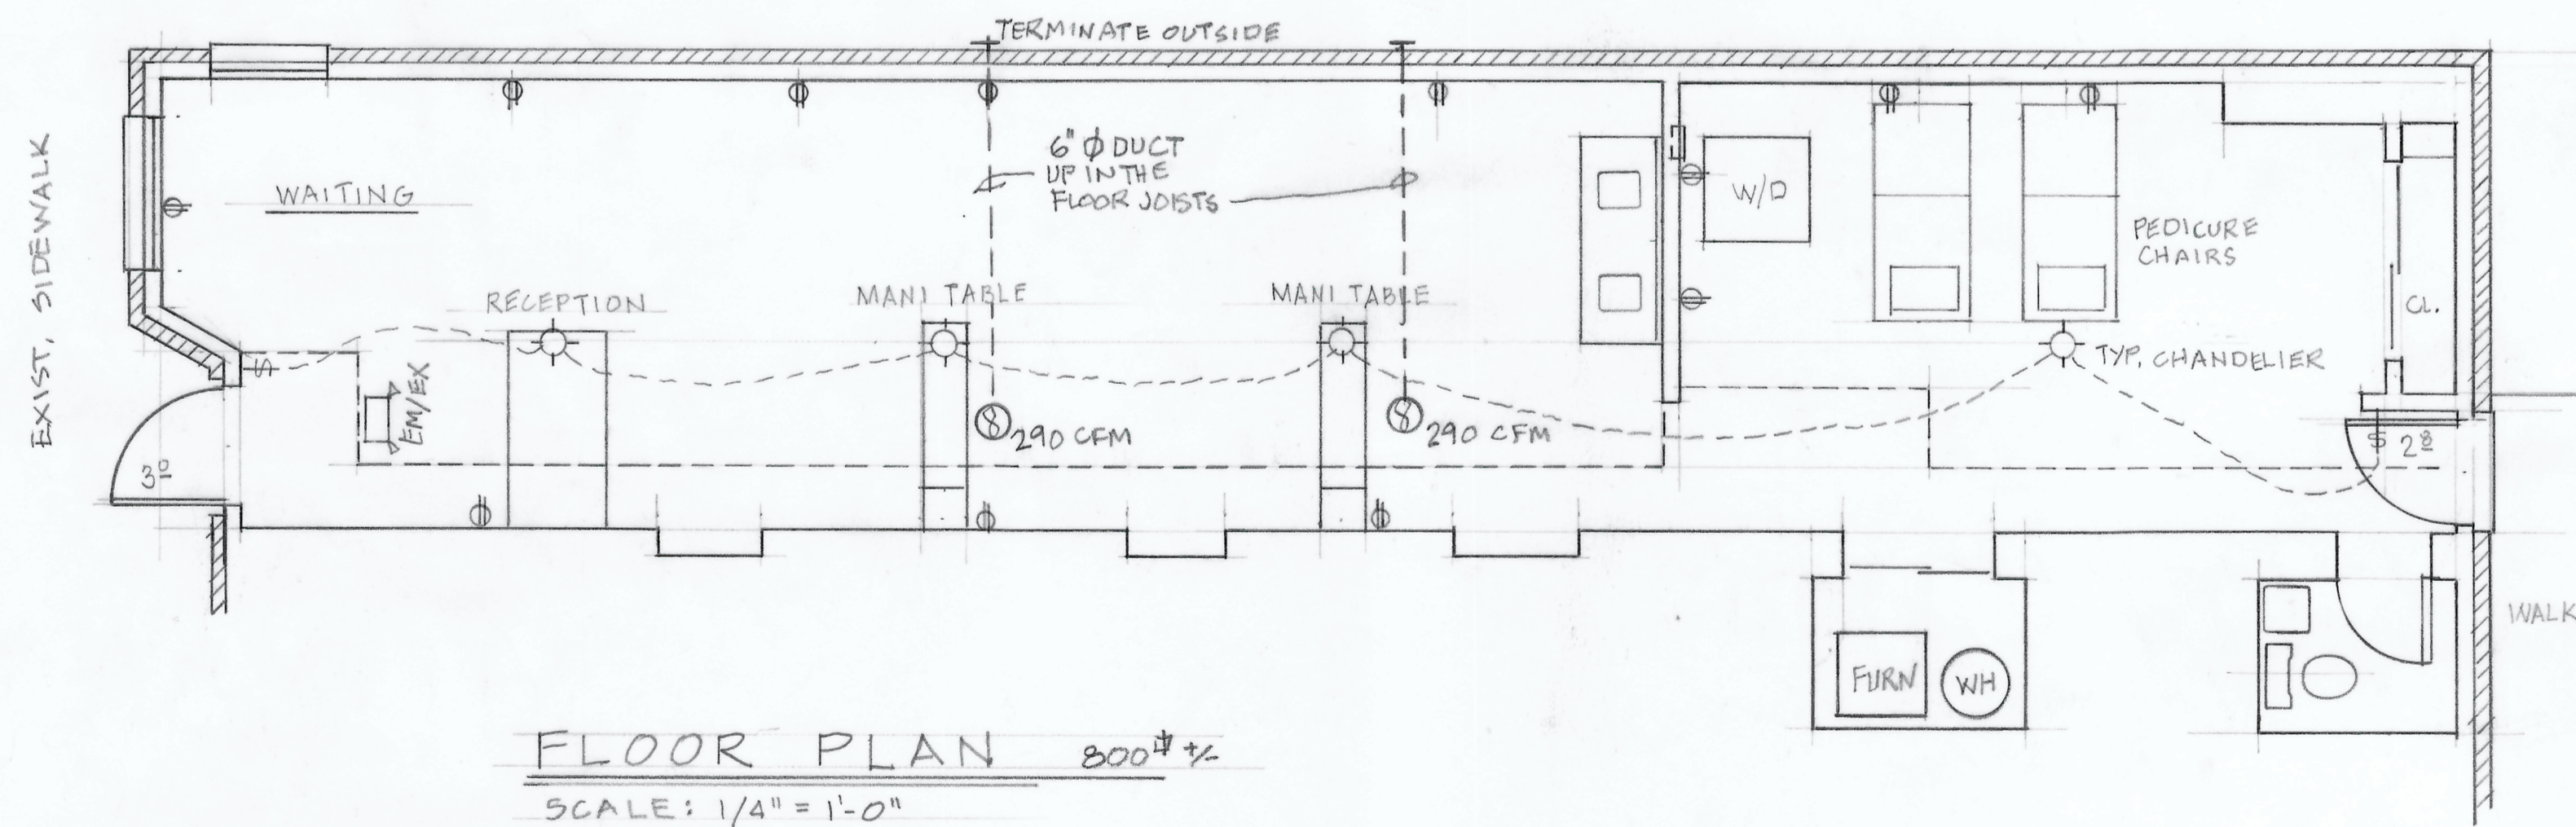

Panasonic
WhisperCeiling 290 CFM 2 Sones Ceiling Mounted Energy Star Rated Bath Fan with 6" Duct Diameter for Light Commercial Applications
Model: FV-30VQ3 | Item: bci305793
★★★★☆ (23)

PROJECT INFORMATION

2024 O.B.C. CODE

USE GROUP :	B BUSINESS
CONSTRUCTION TYPE:	5 - B
REQUIRED EXITS	REQUIRED = 2 EXIT - MIN. 36" WIDTH PROVIDED = 2 EXITS - MIN. 36" WIDTH
FLOOR AREA :	ENCLOSED FLOOR PLAN = 800 SQ. FT.
OCCUPANT LOAD :	1 / 100 SQ.FT. = 8 PERSONS

Item Depth 14.2 inches

Item dimensions L x W x H
53.3 x 14.2 x 42.5 inches

DENNIS R. BEATTY, License #10919
Expiration Date: 12/31/2025

APPROVAL		NO.	DATE	REVISIONS	REV. BY
CLIENT					

CLIENT	ROD LITTERAL
TITLE	SERENITY NAIL ROOM 515 S. MAIN STREET FRANKLIN, OHIO 45005
DRAWN BY	D.R. BEATTY
DATE	9-10-24
CHECKED	DRB
DATE	9-10-24
SCALE	1/4" = 1'-0"
CUSTOMER DWG. NO.	A-1
REV.	