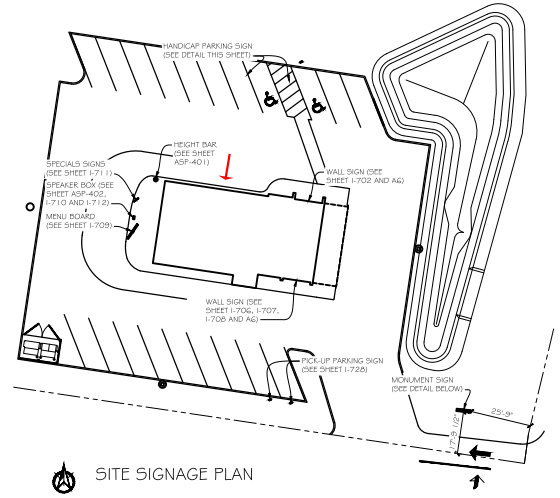

Address: 400 Commerce Center Dr. Franklin, OH

DETAILS

ART

MURAL  
Size: 268" w x 177" h  
Quantity: 1  
Material: Exterior durable adhesive vinyl with protective vinyl laminate

ELEVATION PHOTO - 273 SF 65 FRONTAGE

SHOW PHOTO ON BLDG (ELEVATION DRAWING)  
LABEL SF (SQ FOOTAGE) OF SIGN (HXW)  
LABEL LINEAR FRONTAGE OF BLDG

**SIGN Connection**  
90 Compark Rd., Ste. B  
Centerville, OH 45459  
Ph: 937.435.4070  
Info@signconnectioninc.com

**SIGN PERMIT APPLICATION**  
Artwork property of Sign Connection. Do not reproduce without permission.