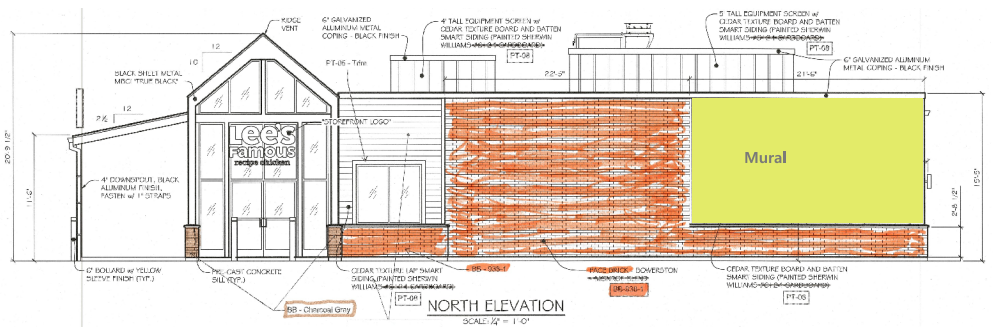

Address: 400 Commerce Center Dr. Franklin, OH

DETAILS

ART

MURAL  
Size: 268" w x 177" h  
Quantity: 1  
Material: Exterior durable adhesive vinyl with protective vinyl laminate

ELEVATION PHOTO - 273 SF 65 FRONTAGE

SHOW PHOTO ON BLDG (ELEVATION DRAWING)  
LABEL SF (SQ FOOTAGE) OF SIGN (HXW)  
LABEL LINEAR FRONTAGE OF BLDG

**SIGN Connection**  
90 Compark Rd., Ste. B  
Centerville, OH 45459  
Ph: 937.435.4070  
Info@signconnectioninc.com

**SIGN PERMIT APPLICATION**  
Artwork property of Sign Connection. Do not reproduce without permission.