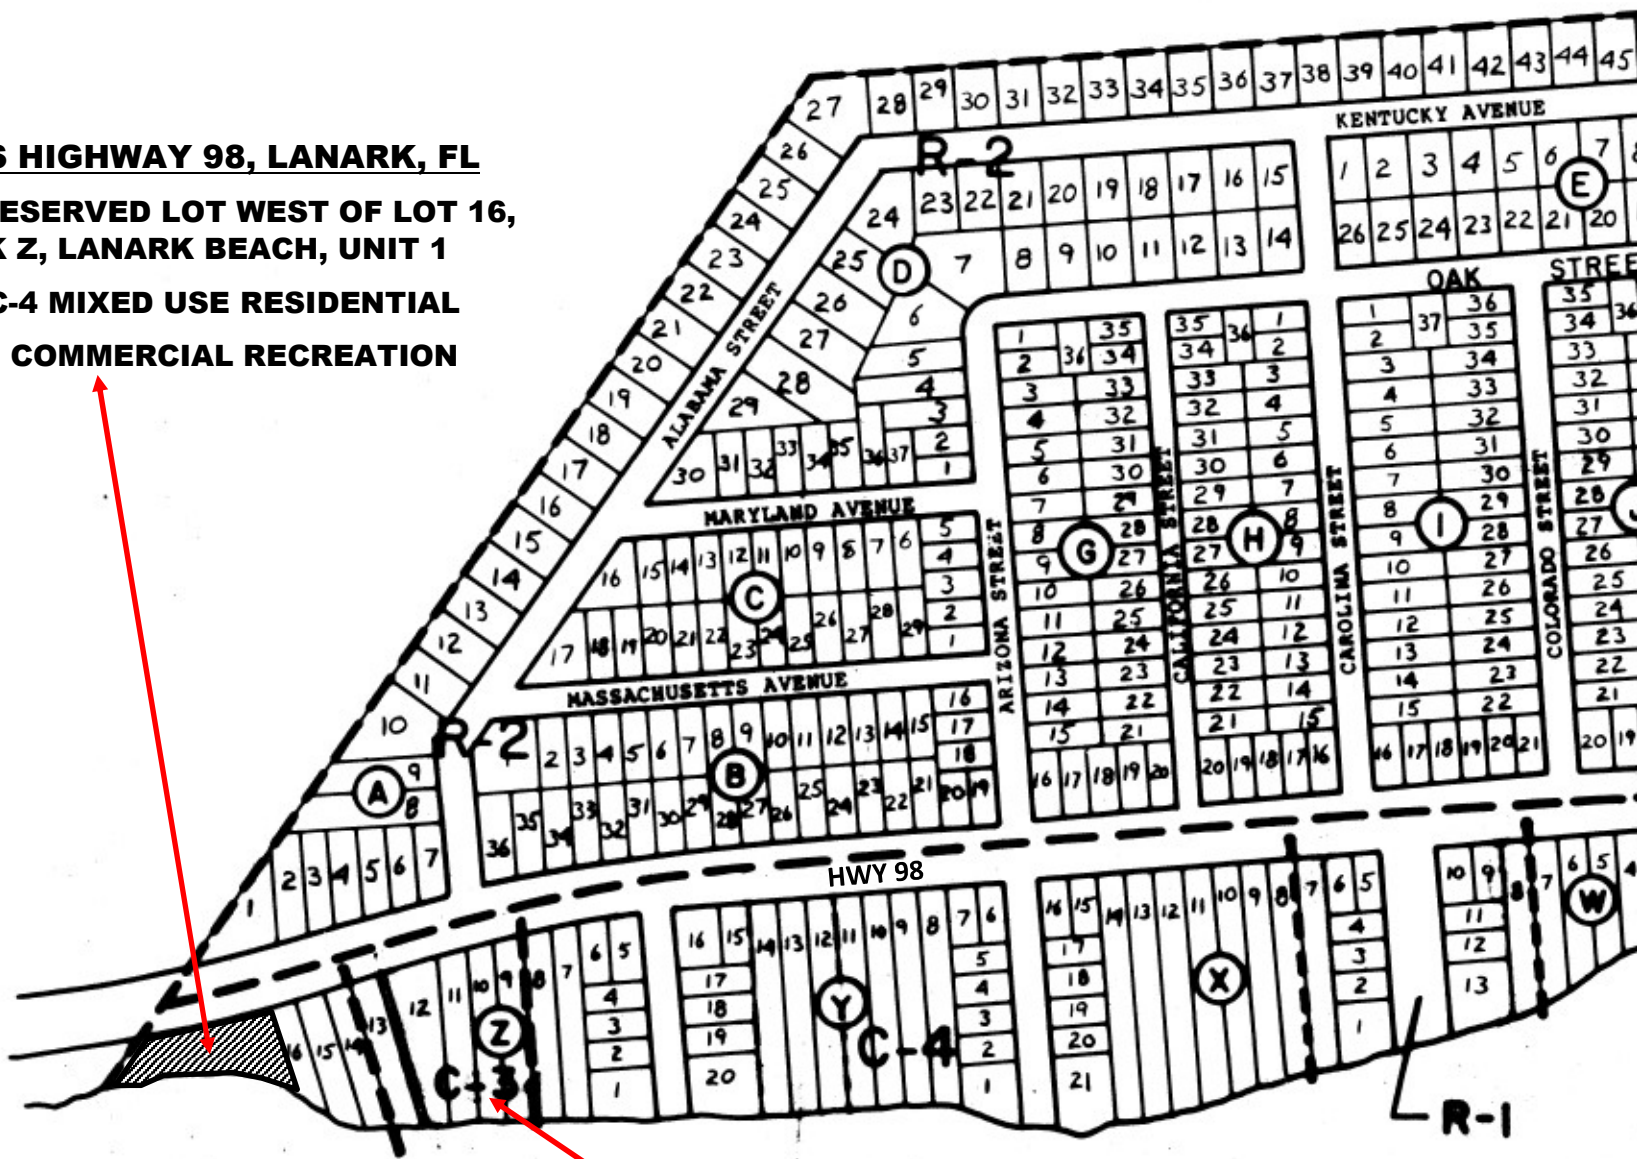

EXHIBIT B

**2118 US HIGHWAY 98, LANARK, FL**  
**CHANGE RESERVED LOT WEST OF LOT 16,**  
**BLOCK Z, LANARK BEACH, UNIT 1**  
**FROM C-4 MIXED USE RESIDENTIAL**  
**TO C-3 COMMERCIAL RECREATION**

ST GEORGE SOUND

HO-HUM RV PARK