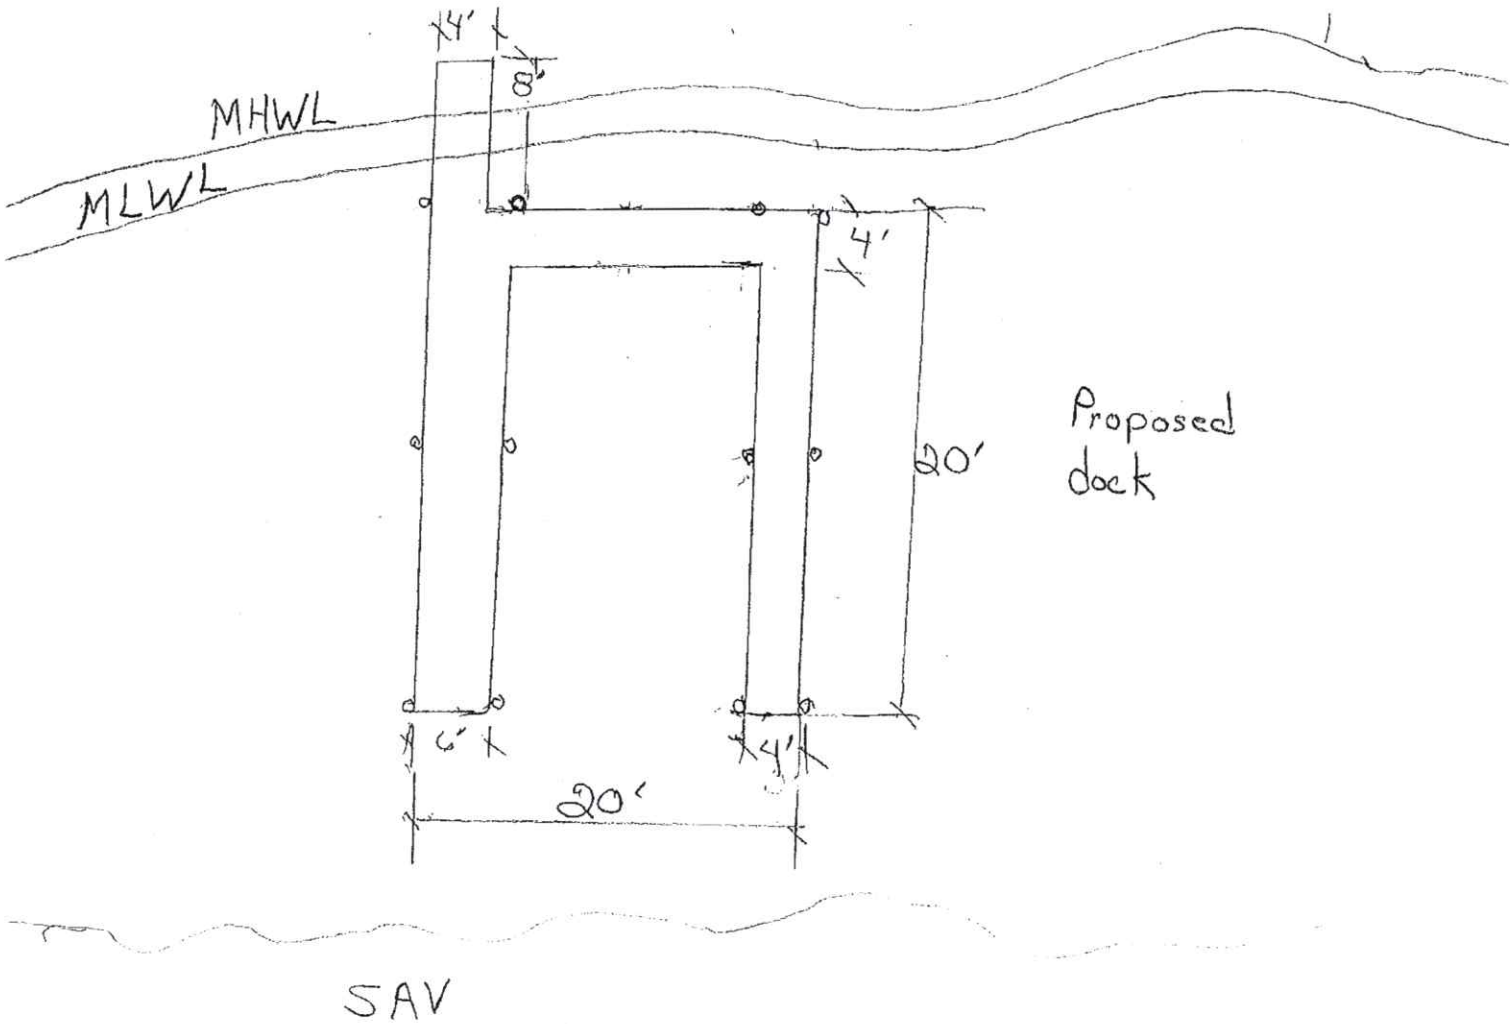

Overview

Legend

-  Parcels
-  Roads
-  City Labels

Parcel ID	25-06S-04W-0000-0010-0030	Alternate ID	04W06S25000000100030	Owner Address	SMALL TIMOTHY H & MELODY E
Sec/Twp/Rng	--	Class	VACANT		114 NW 84TH STREET
Property Address -		Acreage	78		GAINESVILLE, FL 32607
District	1				
Brief Tax Description	A PARCEL CONTAINING APPROX (Note: Not to be used on legal documents)				

Date created: 7/30/2019
 Last Data Uploaded: 7/30/2019 7:07:54 AM

Developed by 

Plan View
Single Family Dock

Cross-Section
Single Family Dock