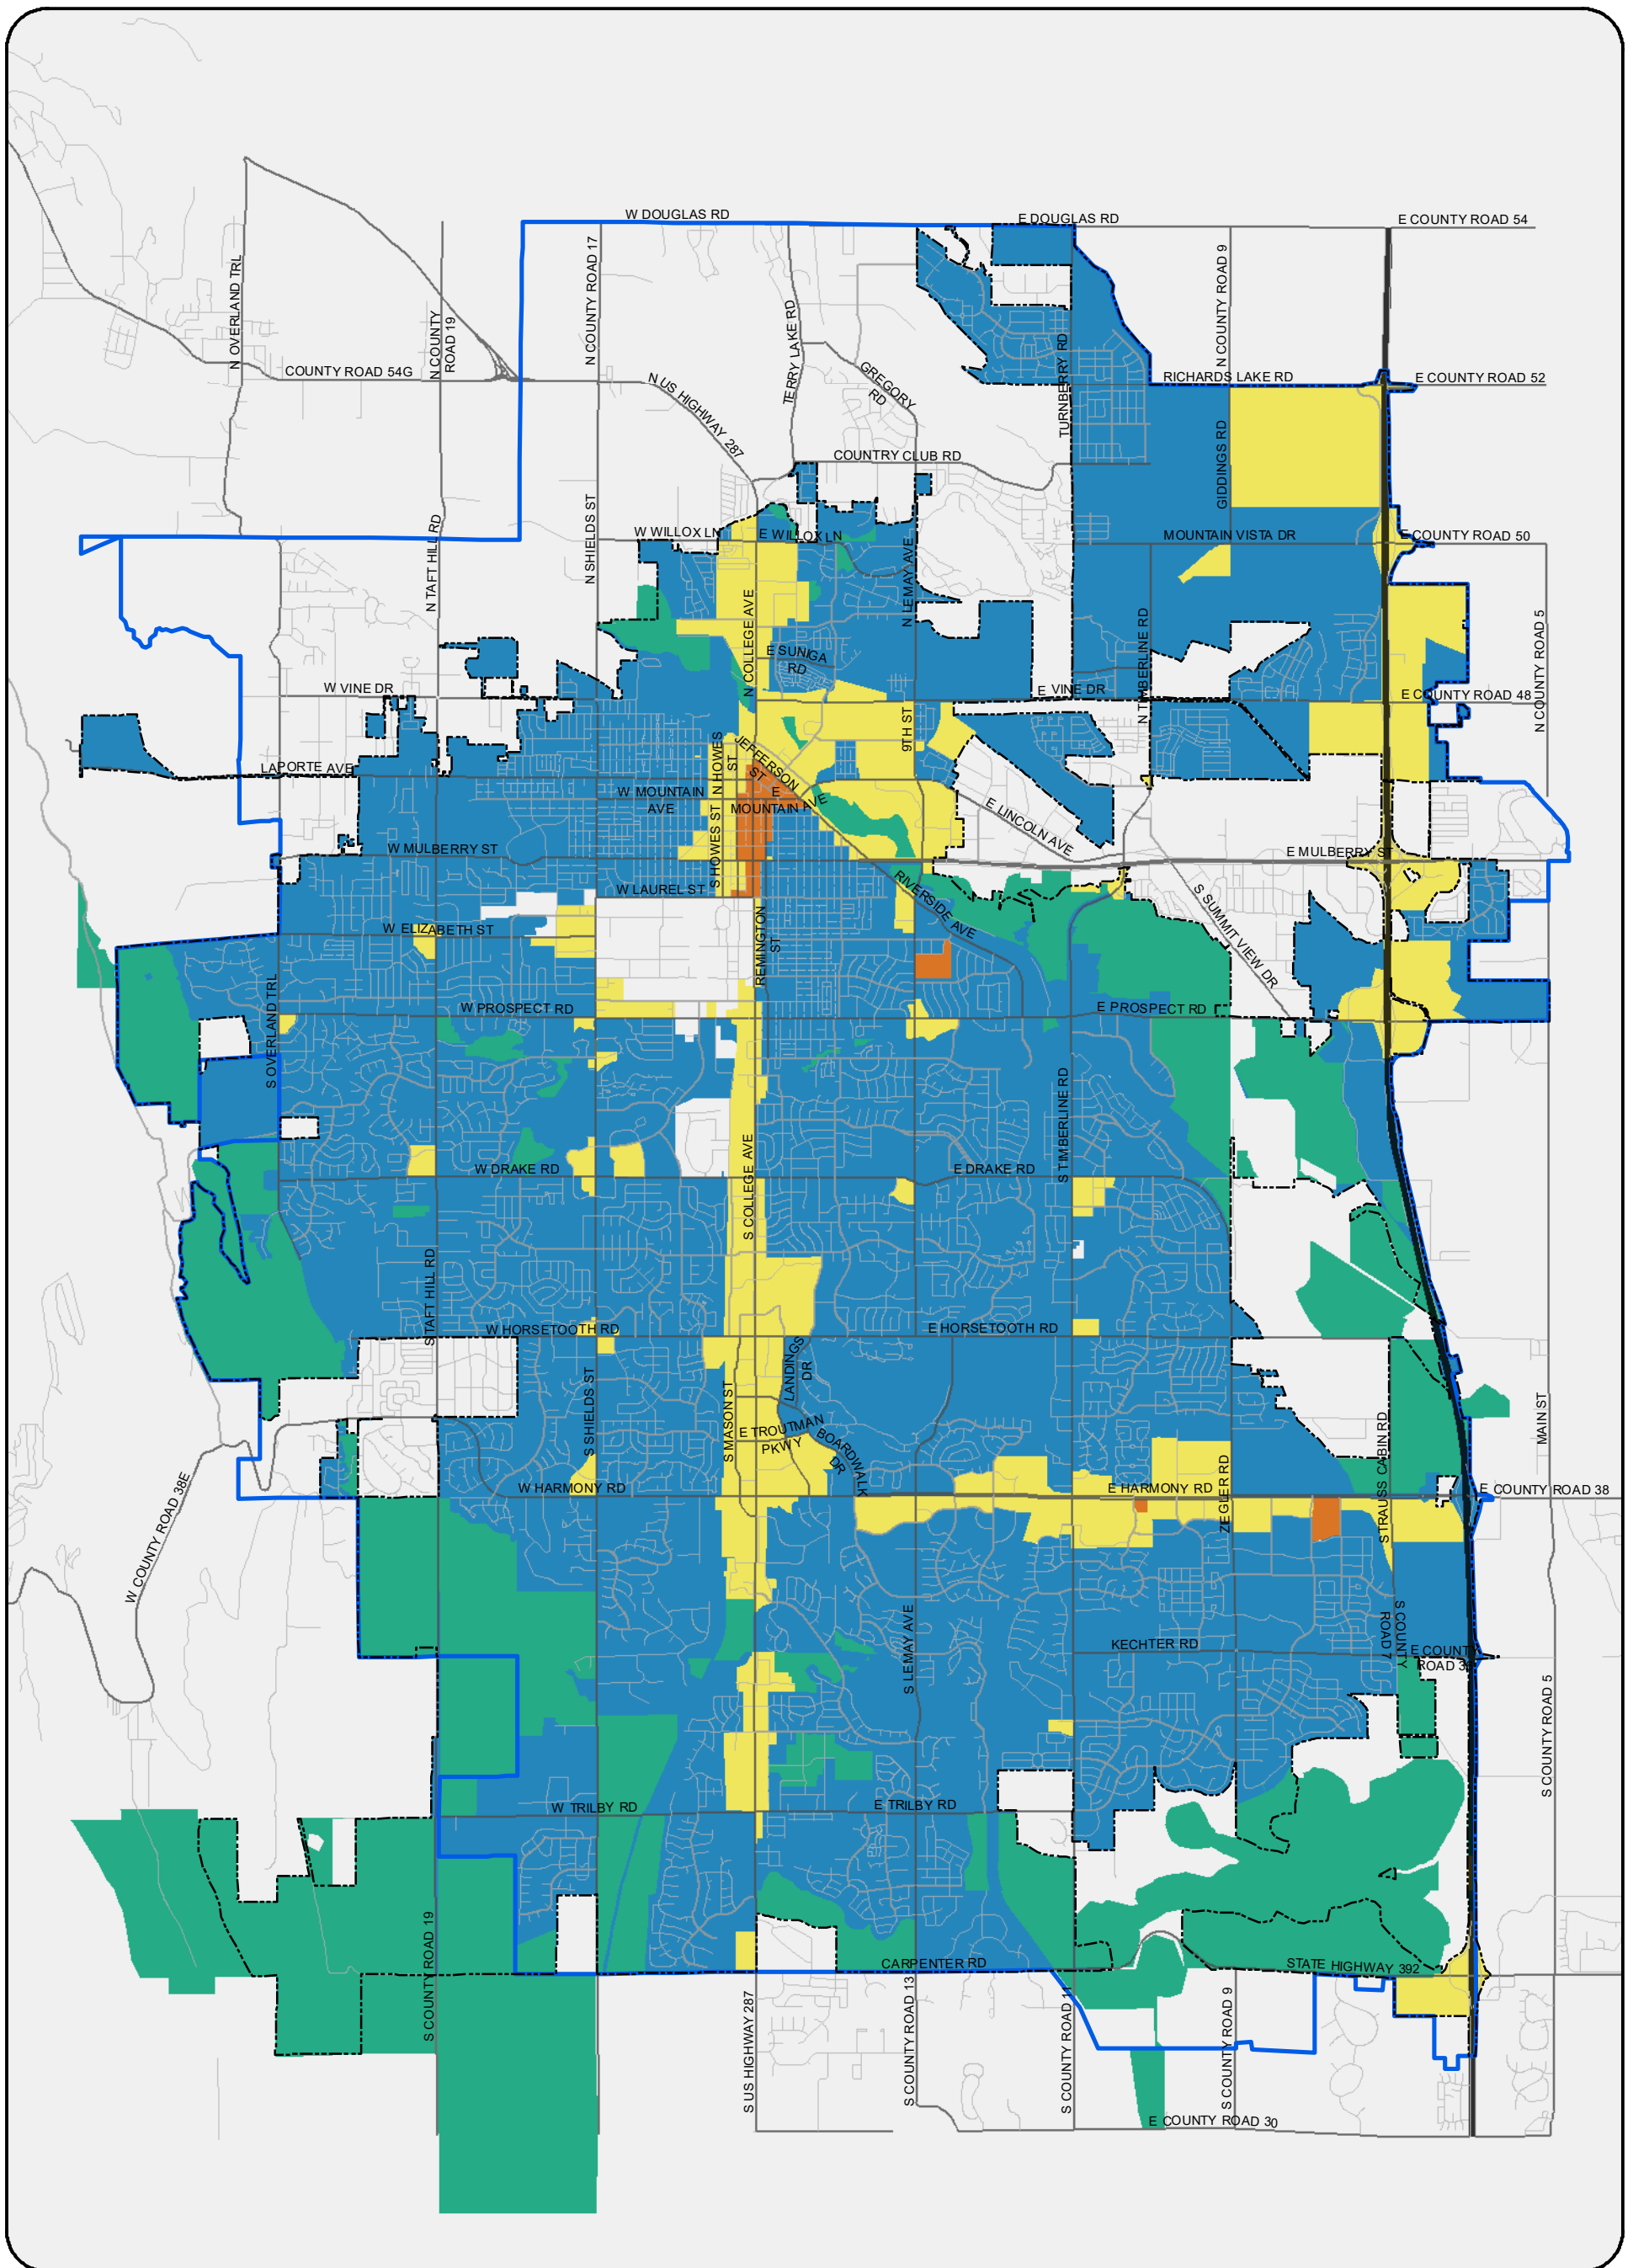

Lighting Ordinance Planning - Draft

Lighting Ordinance Context Areas - Draft

-  City Limits - Outline
-  Growth Management Area
-  LC0
-  LC1
-  LC2
-  LC3