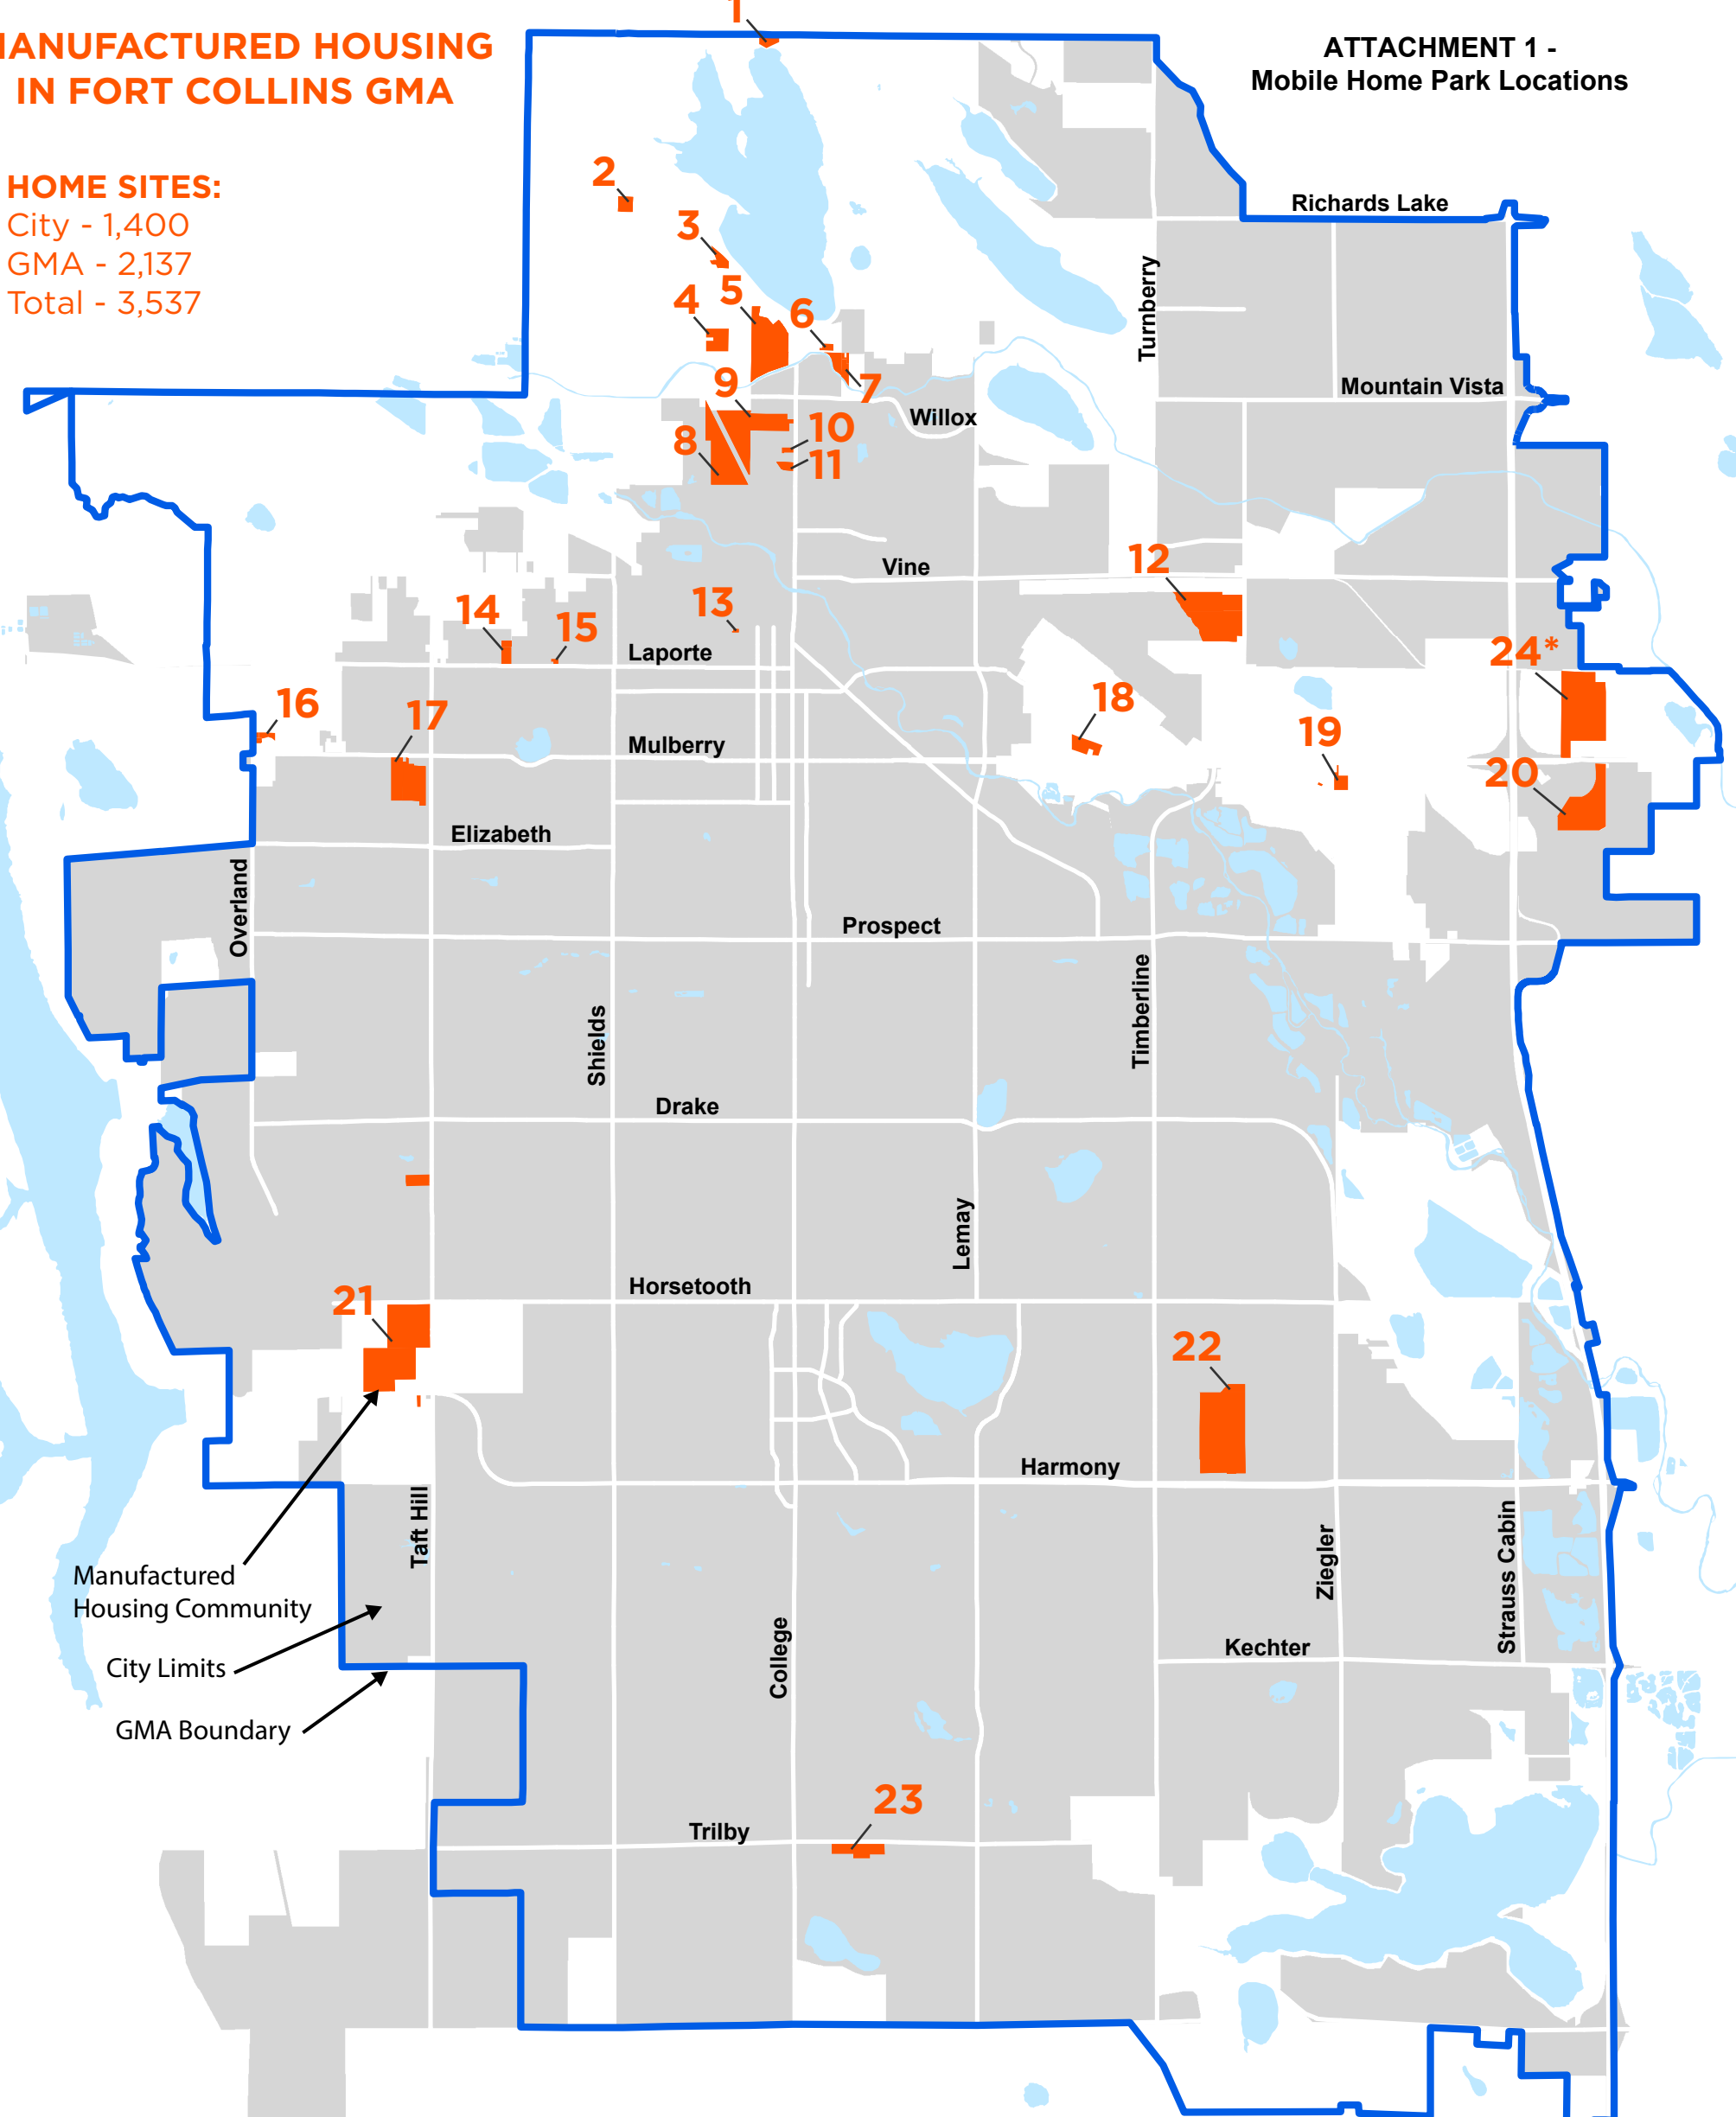

MANUFACTURED HOUSING IN FORT COLLINS GMA

ATTACHMENT 1 - Mobile Home Park Locations

HOME SITES:

City - 1,400
 GMA - 2,137
 Total - 3,537

MANUFACTURED HOUSING COMMUNITIES:

MAP KEY	PARK NAME	HOME SITES	CITY / GMA
1	Terry Cove	24	GMA
2	Blue Spruce	28	GMA
3	Terry Lake	29	GMA
4	Equestrian Center	4	GMA
5	Poudre Valley	349	GMA
6	Spaulding Lane	8	GMA
7	Highland Manor	66	GMA
8	Hickory Village	204	City
9	North College (Plaza)	320	City
10	Montclair	9	City
11	Stonecrest	24	City
12	Collins Aire	329	GMA

MAP KEY	PARK NAME	HOME SITES	CITY / GMA
13	Meldrum / Cherry	5	City
14	North Star	54	City
15	Cottonwood	12	City
16	Aspen	32	GMA
17	Skyline	172	City
18	Nueva Vida	65	GMA
19	Pine Valley	37	GMA
20	Sunflower	190	GMA
21	Timberidge	585	GMA
22	Harmony Village	486	City
23	Pleasant Grove	114	City
24	Cloverleaf	391	GMA