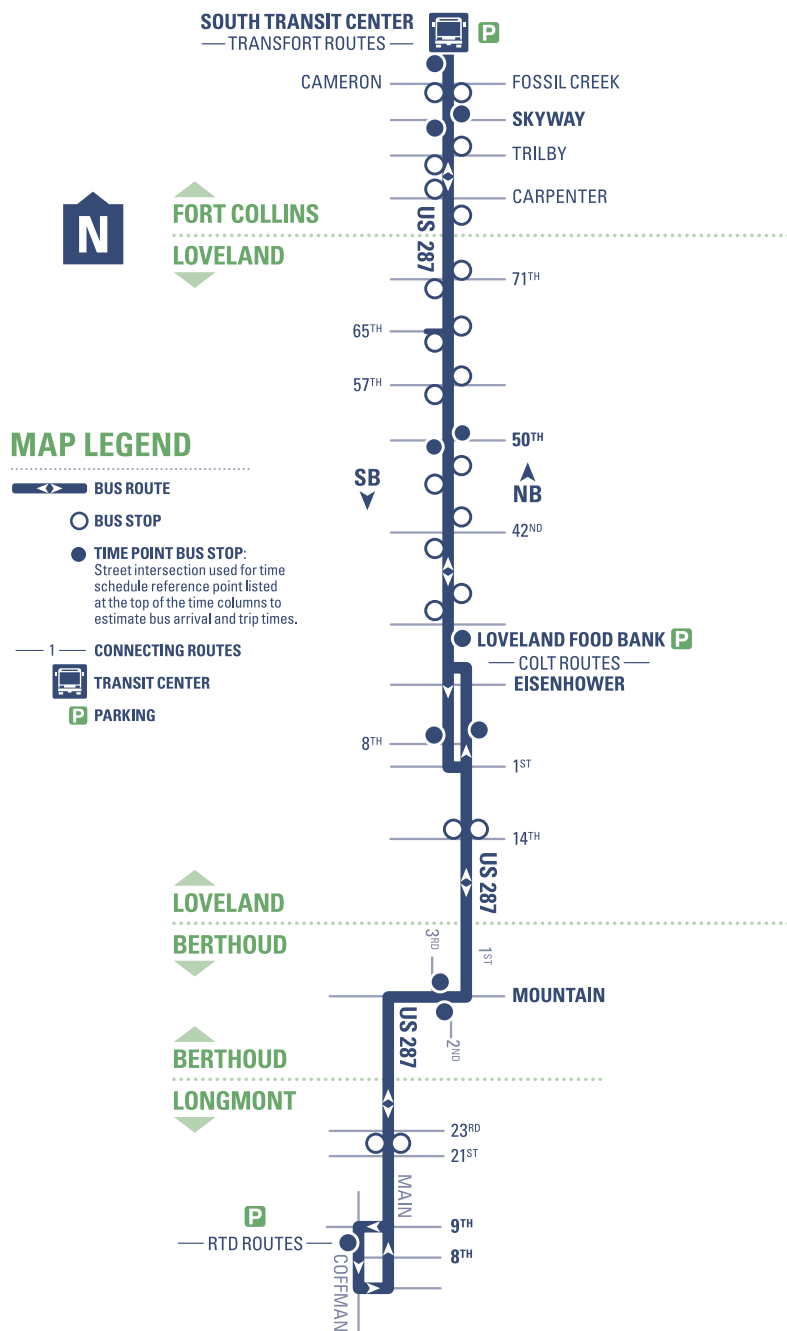

F2 FORT COLLINS ▶ LONGMONT Southbound

MONDAY - FRIDAY (All Year Long)

SOUTH TRANSIT CENTER (STC)	COLLEGE & SKYWAY	GARFIELD & 50TH	LOVELAND FOOD BANK	CLEVELAND & 8TH	MOUNTAIN & 3RD	COFFMAN & 8TH (ROOSEVELT PARK)
BUS STOP NUMBER						
1492	1074	1079	1661	1450	1452	1454
5:41 a	5:43 a	5:49 a	5:54 a	5:58 a	6:08 a	6:28 a
6:16 a	6:18 a	6:24 a	6:30 a	6:34 a	6:44 a	7:06 a
7:24 a	7:26 a	7:33 a	7:45 a	7:49 a	7:59 a	8:21 a
9:24 a	9:26 a	9:33 a	9:45 a	9:49 a	9:59 a	10:21 a
3:05 p	3:08 p	3:16 p	3:22 p	3:26 p	3:38 p	4:00 p
3:51 p	3:54 p	4:02 p	4:15 p	4:19 p	4:31 p	4:53 p
4:24 p	4:27 p	4:35 p	4:48 p	4:52 p	5:04 p	5:26 p
5:24 p	5:27 p	5:35 p	5:48 p	5:52 p	6:04 p	6:26 p
6:00 p	6:02 p	6:10 p	6:22 p	6:26 p	6:37 p	6:55 p

Additional trips to Longmont are displayed on the F3X schedule.

F2 LONGMONT ▶ FORT COLLINS Northbound

MONDAY - FRIDAY (All Year Long)

COFFMAN & 8TH (ROOSEVELT PARK)	MOUNTAIN & 2ND	LINCOLN & 8TH	LOVELAND FOOD BANK	US 287 & 50TH	COLLEGE & SKYWAY	SOUTH TRANSIT CENTER (STC)
BUS STOP NUMBER						
1454	1457	1459	1661	1100	1105	1492
6:39 a	6:56 a	7:08 a	7:15 a	7:19 a	7:24 a	7:28 a
7:22 a	7:39 a	7:51 a	8:00 a	8:04 a	8:09 a	8:13 a
8:29 a	8:46 a	8:58 a	9:07 a	9:11 a	9:16 a	9:20 a
10:27 a	10:44 a	10:56 a	11:05 a	11:09 a	11:14 a	11:18 a
4:10 p	4:29 p	4:41 p	4:48 p	4:52 p	4:58 p	5:02 p
5:10 p	5:29 p	5:41 p	5:50 p	5:54 p	6:00 p	6:04 p
5:40 p	5:58 p	6:10 p	6:19 p	6:22 p	6:27 p	6:30 p
6:40 p	6:58 p	7:10 p	7:14 p	7:17 p	7:22 p	7:25 p
7:16 p	7:34 p	7:46 p	7:50 p	7:53 p	7:58 p	8:01 p

Additional trips to Fort Collins are displayed on the F3X schedule.

F2 FORT COLLINS ▶ LONGMONT Southbound

SATURDAYS (All Year Long)

SOUTH TRANSIT CENTER (STC)	COLLEGE & SKYWAY	GARFIELD & 50TH	LOVELAND FOOD BANK	CLEVELAND & 8TH	MOUNTAIN & 3RD	COFFMAN & 8TH (ROOSEVELT PARK)
BUS STOP NUMBER						
1492	1074	1079	1661	1450	1452	1454
9:24 a	9:26 a	9:33 a	9:46 a	9:50 a	10:01 a	10:22 a
12:24 p	12:26 p	12:33 p	12:46 p	12:50 p	1:01 p	1:22 p
3:24 p	3:26 p	3:33 p	3:46 p	3:50 p	4:01 p	4:22 p
6:24 p	6:26 p	6:33 p	6:46 p	6:50 p	7:01 p	7:22 p

Additional trips to Longmont are displayed on the F3X schedule.

F2 LONGMONT ▶ FORT COLLINS Northbound

SATURDAYS (All Year Long)

COFFMAN & 8TH (ROOSEVELT PARK)	MOUNTAIN & 2ND	LINCOLN & 8TH	LOVELAND FOOD BANK	US 287 & 50TH	COLLEGE & SKYWAY	SOUTH TRANSIT CENTER (STC)
BUS STOP NUMBER						
1454	1457	1459	1661	1100	1105	1492
10:30 a	10:47 a	10:59 a	11:06 a	11:10 a	11:15 a	11:19 a
1:30 p	1:47 p	1:59 p	2:06 p	2:10 p	2:15 p	2:19 p
4:30 p	4:47 p	4:59 p	5:06 p	5:10 p	5:15 p	5:19 p
7:30 p	7:47 p	7:59 p	8:06 p	8:10 p	8:15 p	8:19 p

Additional trips to Fort Collins are displayed on the F3X schedule.