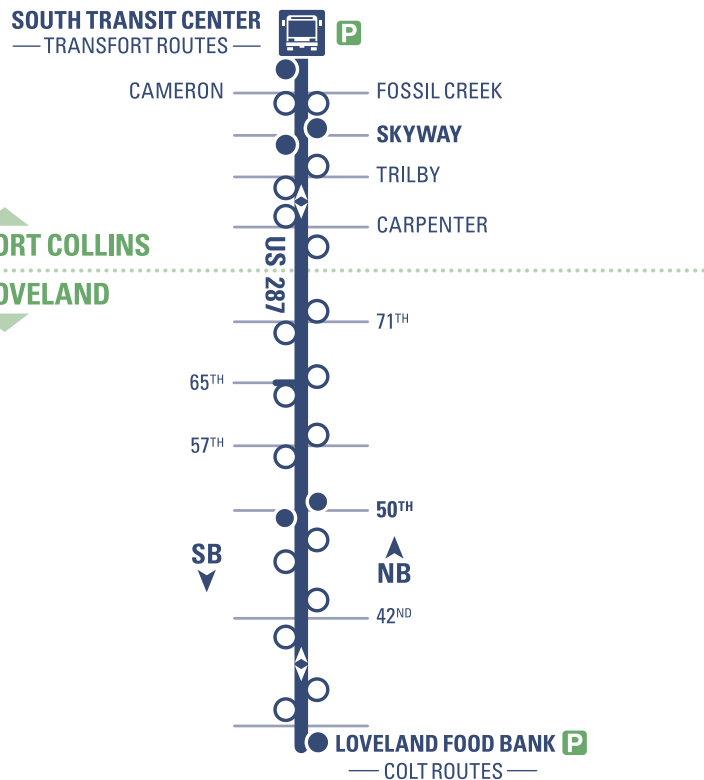

FORT COLLINS
LOVELAND

TRANSIT CONTACT INFO

- **TRANSFORT** TRANSFORT - Fort Collins
  970.221.6620
  ridetransfort.com
- **COLT** COLT - Loveland
  970.962.2429
  cityofloveland.org/colt
- **RTD** RTD - Denver/Longmont/Boulder
  800.366.7433
  rtd-denver.com

MAP LEGEND

- **BUS ROUTE**
- **BUS STOP**
- **TIME POINT BUS STOP:**
  Street intersection used for time schedule reference point listed at the top of the time columns to estimate bus arrival and trip times.
- **CONNECTING ROUTES**
- **TRANSIT CENTER**
- **PARKING**

F1 FORT COLLINS ▶ LOVELAND Southbound

MONDAY - FRIDAY (All Year Long)

SOUTH TRANSIT CENTER (STC)	COLLEGE & SKYWAY	GARFIELD & 50TH	LOVELAND FOOD BANK
1492	1074	1079	1661
BUS STOP NUMBER			
5:41 a	5:43 a	5:49 a	5:54 a
6:16 a	6:18 a	6:24 a	6:30 a
7:24 a	7:26 a	7:33 a	7:45 a
8:24 a	8:26 a	8:33 a	8:43 a
9:24 a	9:26 a	9:33 a	9:45 a
10:24 a	10:26 a	10:33 a	10:43 a
11:24 a	11:26 a	11:33 a	11:43 a
12:24 p	12:26 p	12:33 p	12:43 p
1:24 p	1:26 p	1:33 p	1:43 p
2:24 p	2:26 p	2:33 p	2:43 p
3:05 p	3:08 p	3:16 p	3:22 p
3:24 p	3:26 p	3:33 p	3:43 p
3:51 p	3:54 p	4:02 p	4:15 p
4:24 p	4:27 p	4:35 p	4:48 p
5:24 p	5:27 p	5:35 p	5:48 p
6:00 p	6:02 p	6:10 p	6:22 p
6:24 p	6:26 p	6:33 p	6:43 p

F1 LOVELAND ▶ FORT COLLINS Northbound

MONDAY - FRIDAY (All Year Long)

LOVELAND FOOD BANK	US 287 & 50TH	COLLEGE & SKYWAY	SOUTH TRANSIT CENTER (STC)
1661	1100	1105	1492
BUS STOP NUMBER			
6:45 a	6:49 a	6:54 a	6:58 a
7:15 a	7:19 a	7:24 a	7:28 a
8:00 a	8:04 a	8:09 a	8:13 a
8:48 a	8:52 a	8:57 a	9:01 a
9:07 a	9:11 a	9:16 a	9:20 a
9:48 a	9:52 a	9:57 a	10:01 a
10:48 a	10:52 a	10:57 a	11:01 a
11:05 a	11:09 a	11:14 a	11:18 a
11:48 a	11:52 a	11:57 a	12:01 p
12:48 p	12:52 p	12:57 p	1:01 p
1:48 p	1:52 p	1:57 p	2:01 p
2:48 p	2:52 p	2:57 p	3:01 p
3:48 p	3:52 p	3:57 p	4:01 p
4:48 p	4:52 p	4:58 p	5:02 p
5:50 p	5:54 p	6:00 p	6:04 p
6:19 p	6:22 p	6:27 p	6:30 p
6:43 p	6:47 p	6:53 p	6:56 p
7:14 p	7:17 p	7:22 p	7:25 p
7:50 p	7:53 p	7:58 p	8:01 p

F1 FORT COLLINS ▶ LOVELAND Southbound

SATURDAYS (All Year Long)

SOUTH TRANSIT CENTER (STC)	COLLEGE & SKYWAY	GARFIELD & 50TH	LOVELAND FOOD BANK
1492	1074	1079	1661
BUS STOP NUMBER			
6:24 a	6:26 a	6:33 a	6:43 a
7:24 a	7:26 a	7:33 a	7:43 a
8:24 a	8:26 a	8:33 a	8:43 a
9:24 a	9:26 a	9:33 a	9:46 a
10:24 a	10:26 a	10:33 a	10:43 a
11:24 a	11:26 a	11:33 a	11:43 a
12:24 p	12:26 p	12:33 p	12:46 p
1:24 p	1:26 p	1:33 p	1:43 p
2:24 p	2:26 p	2:33 p	2:43 p
3:24 p	3:26 p	3:33 p	3:46 p
4:24 p	4:26 p	4:33 p	4:43 p
5:24 p	5:26 p	5:33 p	5:43 p
5:48 p	5:50 p	5:57 p	6:07 p
6:24 p	6:26 p	6:33 p	6:46 p

F1 LOVELAND ▶ FORT COLLINS Northbound

SATURDAYS (All Year Long)

LOVELAND FOOD BANK	US 287 & 50TH	COLLEGE & SKYWAY	SOUTH TRANSIT CENTER (STC)
1661	1100	1105	1492
BUS STOP NUMBER			
6:48 a	6:52 a	6:57 a	7:01 a
7:48 a	7:52 a	7:57 a	8:01 a
8:48 a	8:52 a	8:57 a	9:01 a
9:48 a	9:52 a	9:57 a	10:01 a
10:48 a	10:52 a	10:57 a	11:01 a
11:06 a	11:10 a	11:15 a	11:19 a
11:48 a	11:52 a	11:57 a	12:01 p
12:48 p	12:52 p	12:57 p	1:01 p
1:48 p	1:52 p	1:57 p	2:01 p
2:06 p	2:10 p	2:15 p	2:19 p
2:48 p	2:52 p	2:57 p	3:01 p
3:48 p	3:52 p	3:57 p	4:01 p
4:48 p	4:52 p	4:57 p	5:01 p
5:06 p	5:10 p	5:15 p	5:19 p
5:48 p	5:52 p	5:57 p	6:01 p
6:40 p	6:44 p	6:49 p	6:53 p
8:06 p	8:10 p	8:15 p	8:19 p