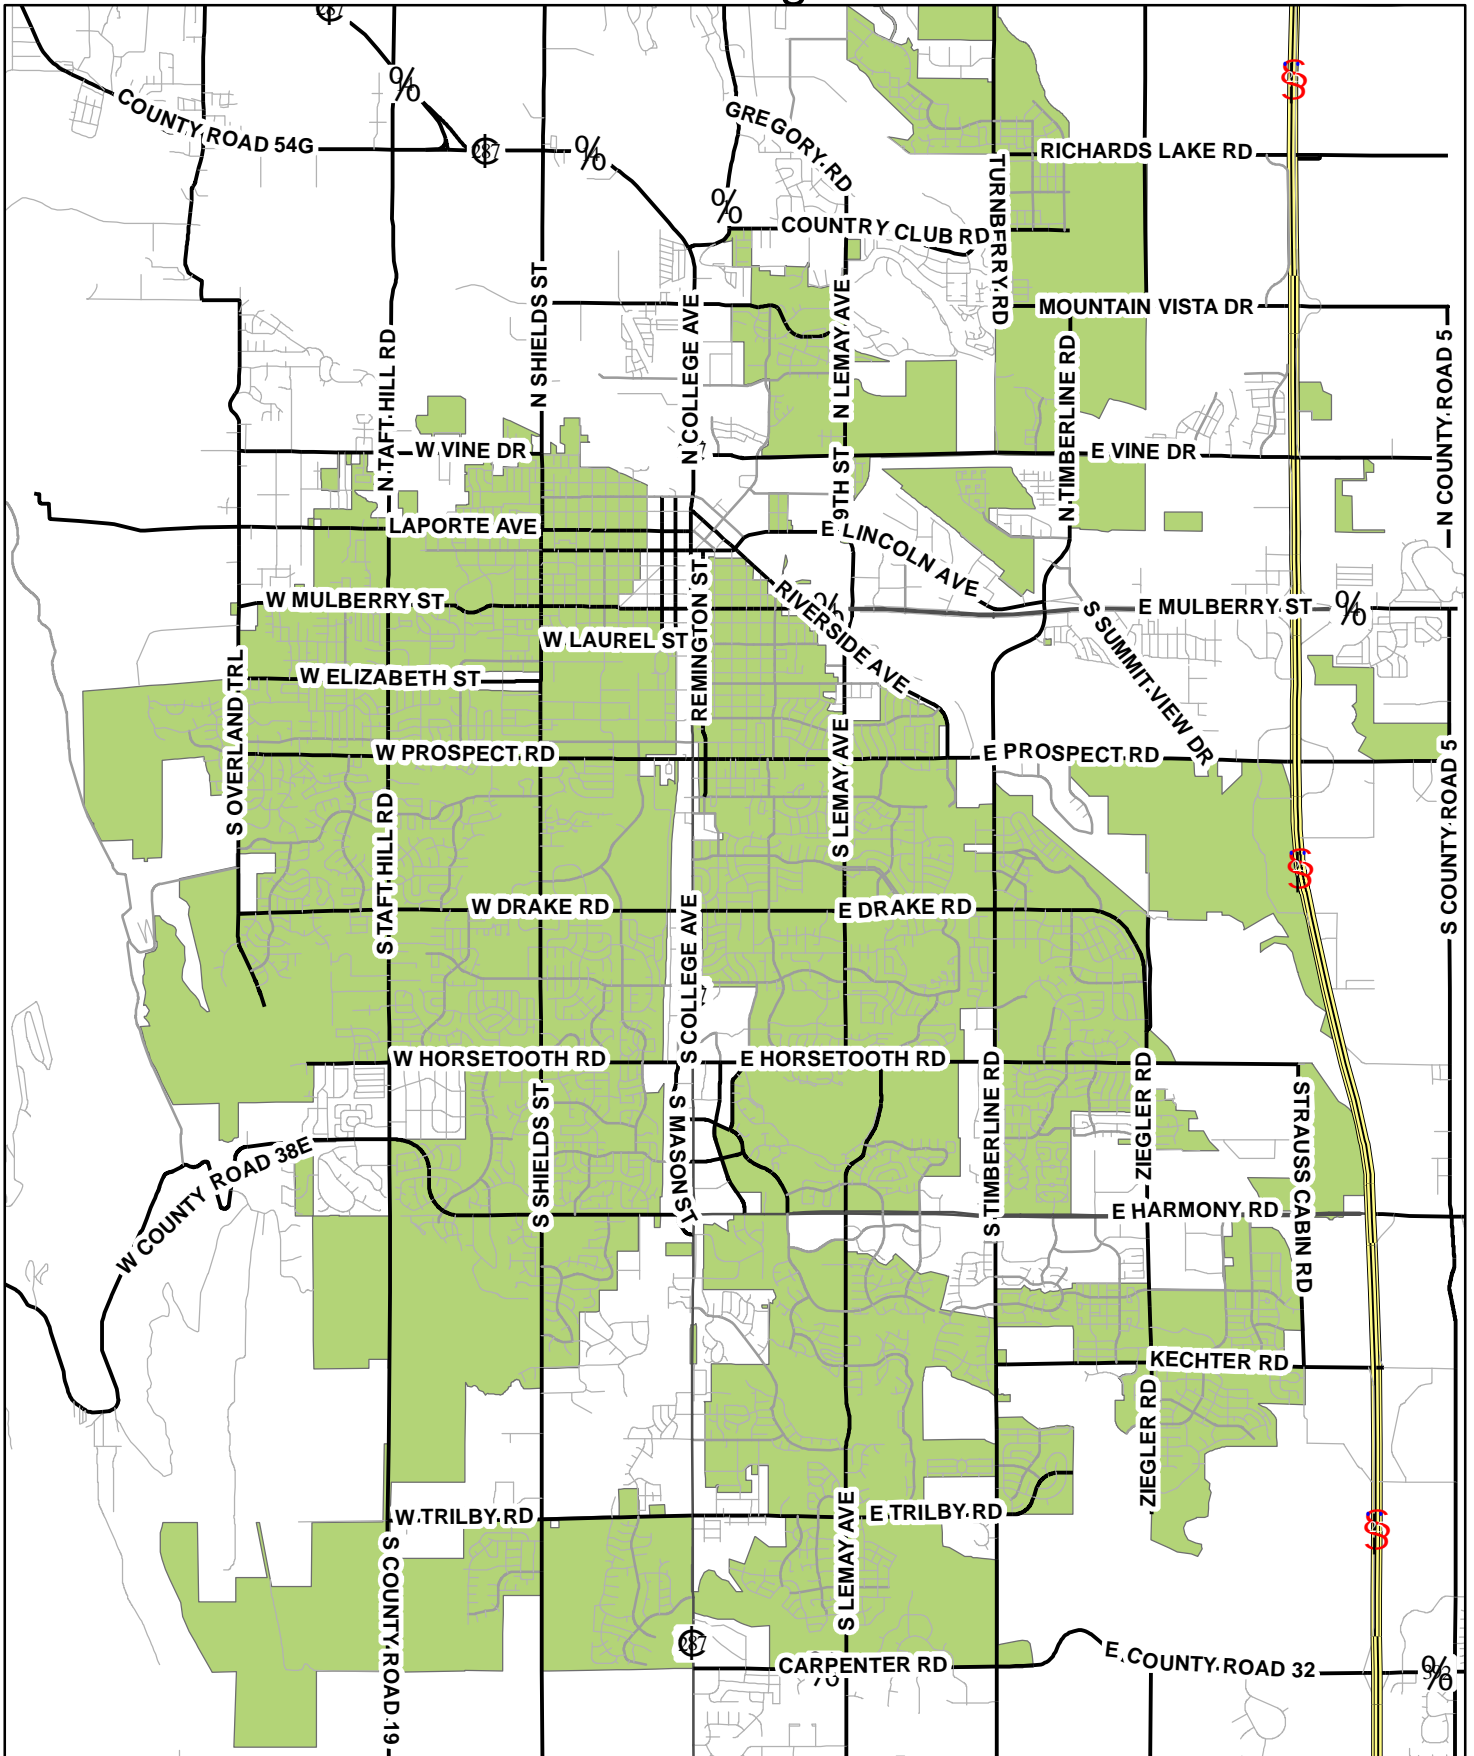

City of Fort Collins Residential Sign District

Legend

 Residential Sign District

0 0.5 1 2 Miles