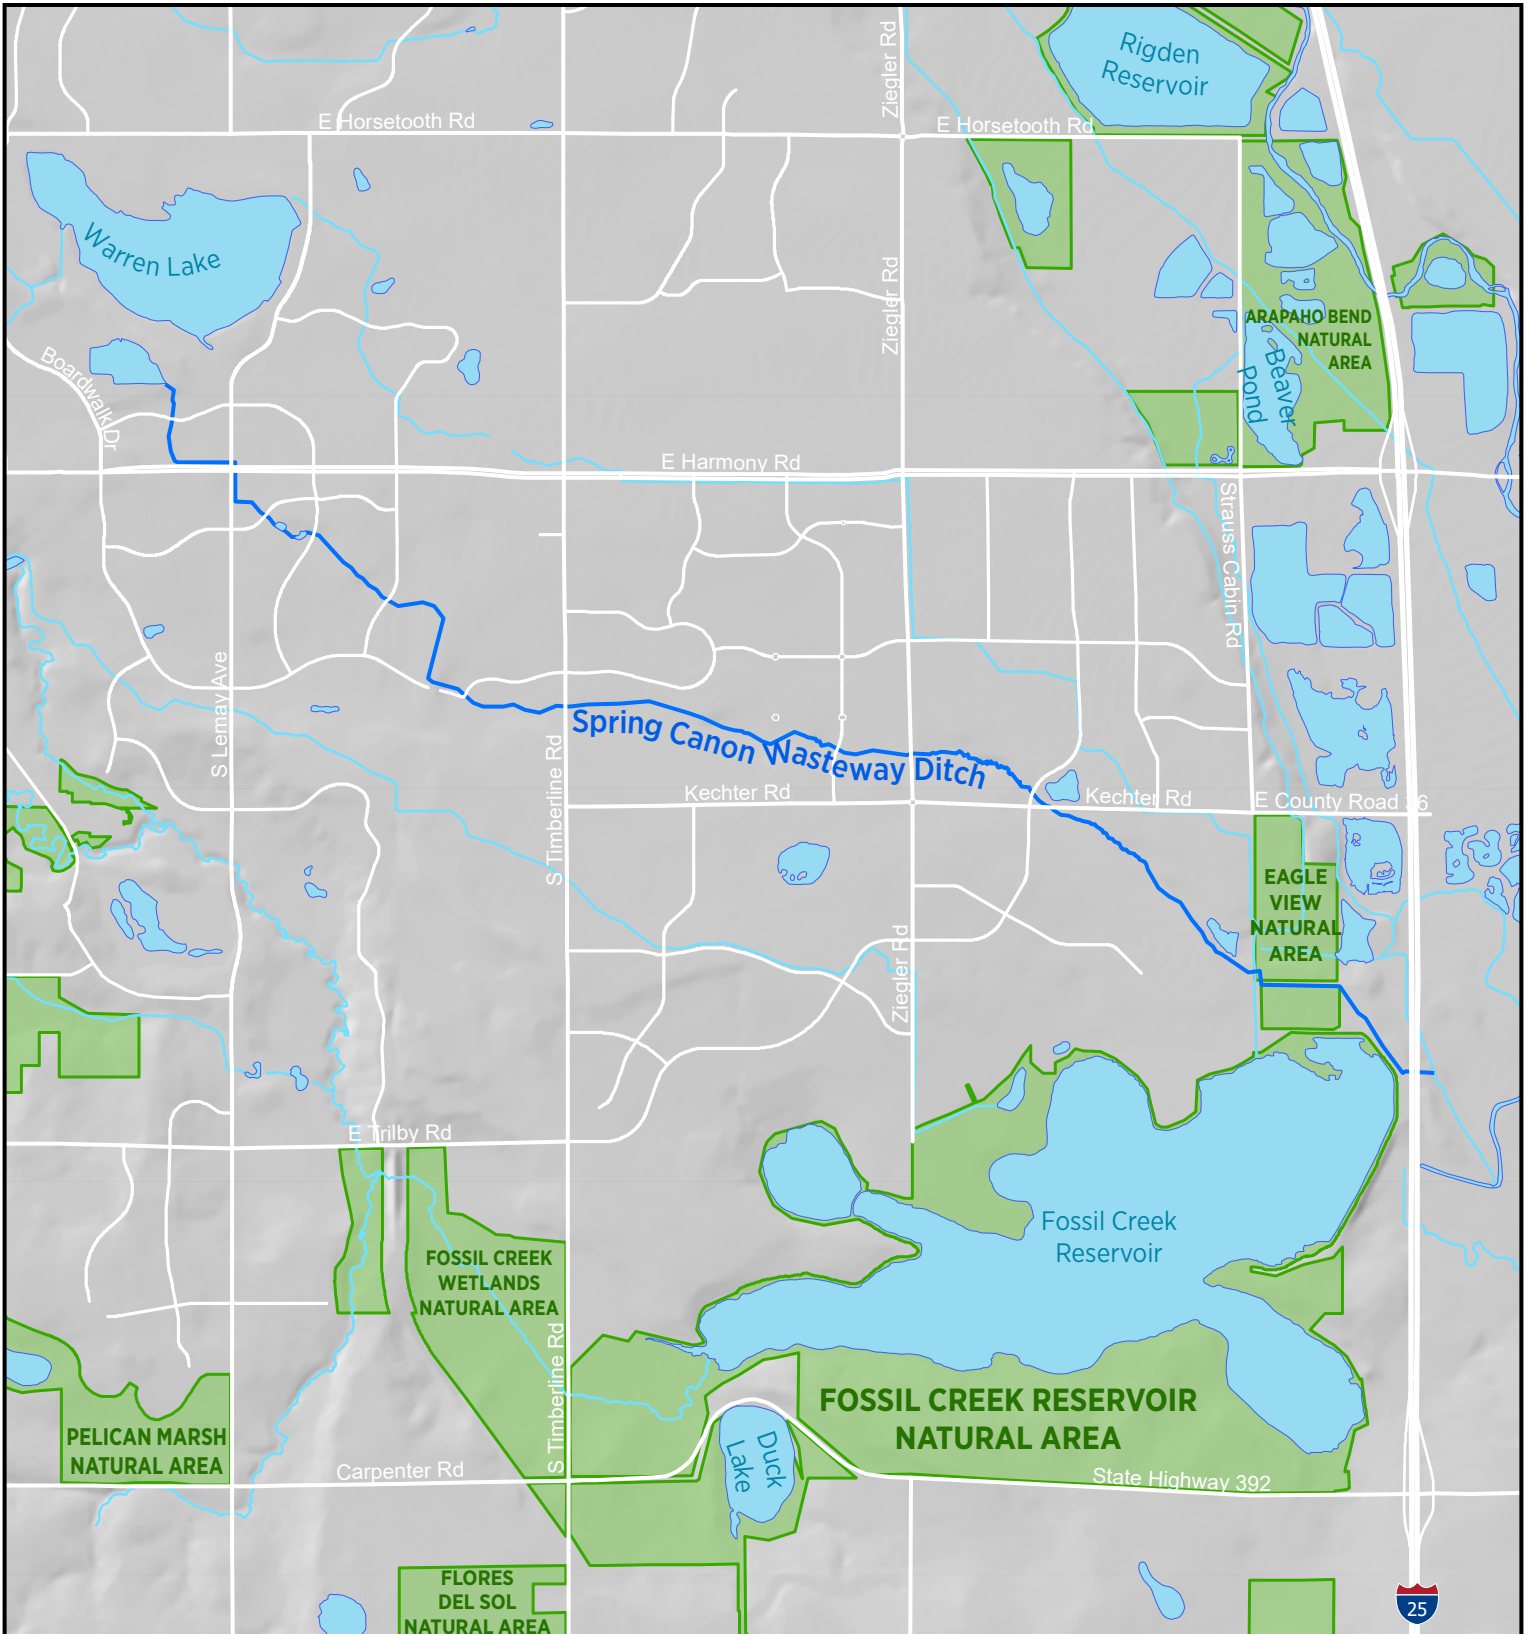

Spring Canon Wasteway Ditch

City of Fort Collins

- Spring Canon Wasteway Ditch
- Natural Areas