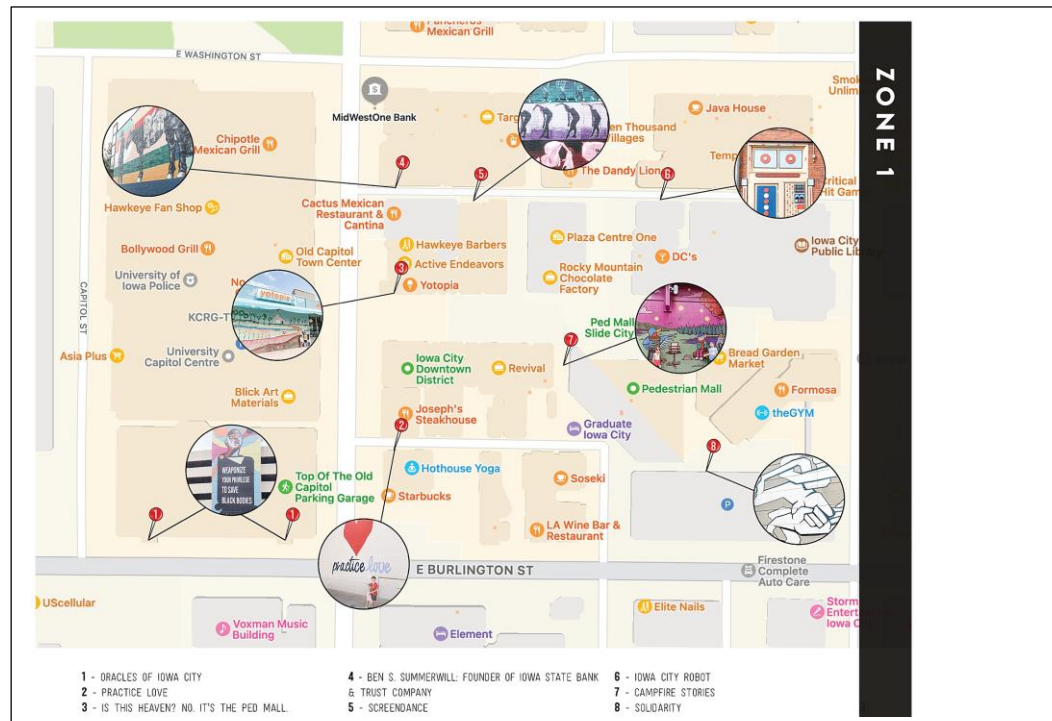

PUBLIC ART DISPLAY TYPES & LOCATIONS

1. **City Public Art Display Project Guide** (we will do something similar, but instead of zones, do council ward districts)
 - **Example:** A comprehensive guide and maps to the Iowa City downtown murals (shows where all the murals within the city are located)
 - Example <https://blog.emilycraill.com/2022/07/iowa-city-mural-guide/>

2. **Provide possible opportunities** for community Public Art Display's for kids in the community to be expressive and open to individuals who apply by application.
3. **Type of Public Art Display Ideas:**

FIRE HYDRANTS

SIDES OF BUILDINGS

CROSSWALKS

PARKS

POSSIBLE PUBLIC ART DISPLAY LOCATIONS WITHIN THE CITY

858 Main St

850 Main St

Police Department – 320 Cash Memorial Blvd

771 Main St

771 Main St

11 Forest Pkwy

803 Main St

Fire Station 2 - 785 Linda Way

Fire Station 2 - 785 Linda Way