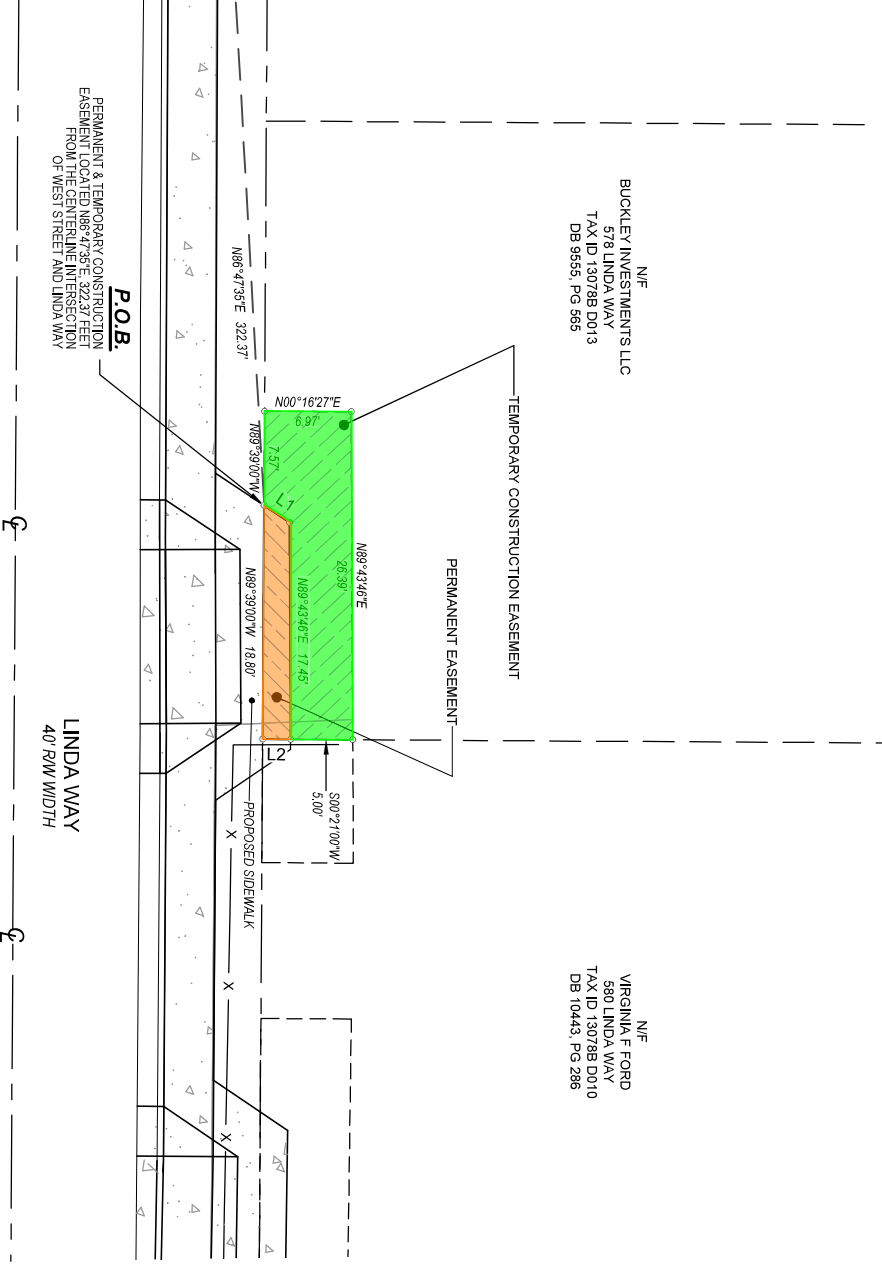

LEGEND

- LL LAND LOT
- OTP OPEN TOP PIPE
- RB REBAR
- CTP CRIMP TOP PIPE
- -E- OVERHEAD POWER LINE
- sq ft SQUARE FOOT
- POB POINT OF BEGINNING
- POB REINFORCED CONCRETE PIPE
- R/W RIGHT-OF-WAY

AREA

- TEMPORARY CONSTRUCTION EASEMENT
  AREA = 149 SQ.FT
- PERMANENT EASEMENT
  AREA = 99 SQ.FT

Parcel Line Table		
Line #	Length	Direction
L1	2.47	N33° 33' 21.48"E
L2	2.26	S0° 21' 00.00"W

GRAPHIC SCALE

(IN FEET)
1 inch = 10 ft.

SHEET NUMBER:

DATE:	10-24-2022
SCALE:	1" = 10'
DRAWN BY:	CG
REVIEWED BY:	K. BROWN

1 OF 1

THIS DOCUMENT IS NOT VALID UNLESS IT BEARS THE ORIGINAL SIGNATURE OF THE REGISTRANT ACROSS THE REGISTRANT'S SEAL.

Know what's below.
Call before you dig.
UTILITIES PROTECTION CENTER
1 (800) 252-7474
OR 848.0111

COA # LSF 0009995
03/03/23

TEMPORARY CONSTRUCTION EASEMENT EXHIBIT
BUCKLEY INVESTMENTS, LLC
578 LINDA WAY
TAX ID: 13078B D013
LOCATED IN:
LAND LOT 78, 13TH LAND DISTRICT
CLAYTON COUNTY, GEORGIA

ENGINEERING **LAND PLANNING** **LAND SURVEYING**

FALCON DESIGN CONSULTANTS, LLC.
1000 W. BURNING TREE DRIVE, SUITE 200
CLAYTON COUNTY, GEORGIA 30511
PHONE: (770) 325-7978
WWW.FALCON-DC.COM

CHANGING COURSE
SPECIALIZING IN THE DESIGN OF
LANDSCAPE ARCHITECTURE
PHYSICAL PLANNING
CONSTRUCTION
AND CONSTRUCTION MANAGEMENT
PROJECTS
FOR COMMERCIAL, RESIDENTIAL,
AND INDUSTRIAL DEVELOPMENTS

N/E
BUCKLEY INVESTMENTS LLC
578 LINDA WAY
TAX ID 13078B D013
DB 9955, PG 565

N/E
VIRGINIA F FORD
580 LINDA WAY
TAX ID 13078B D010
DB 10443, PG 286