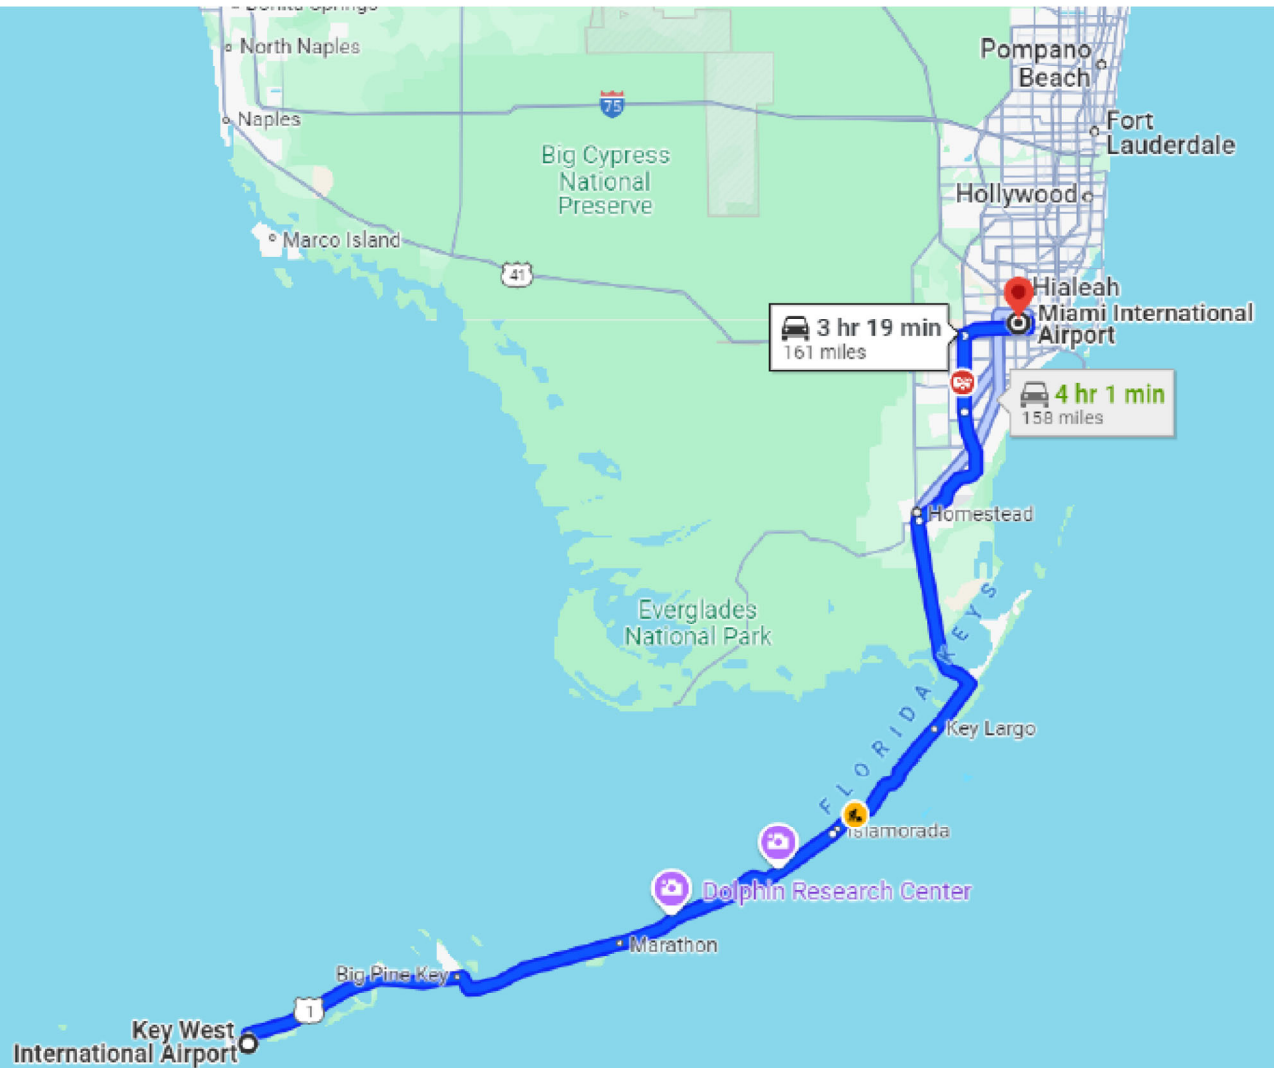

# Key West International Airport to Miami International Airport

Drive 161 miles, 3 hr 19 min

Map navigation controls including a save icon, a print icon, a vertical scroll bar, a page indicator '1 / 1', and zoom in (+) and zoom out (-) buttons.