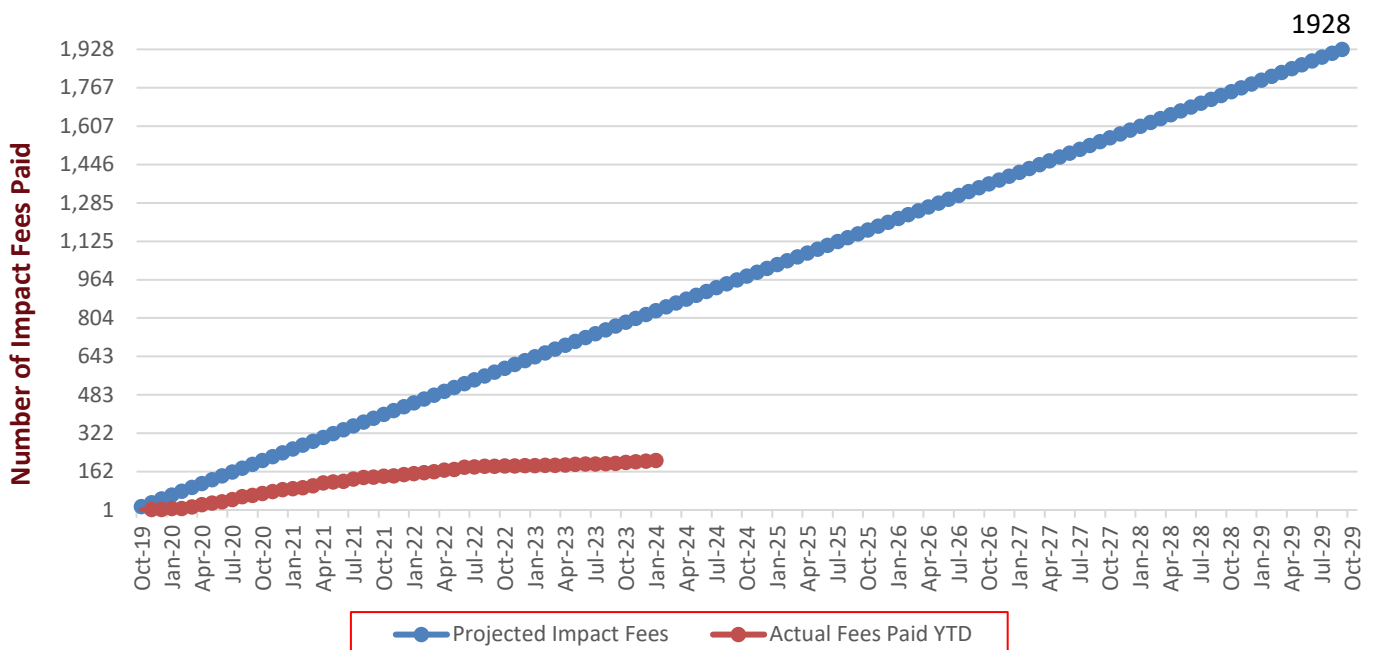

Land Use Assumptions Trend Charts - Water

Actual to Date Since October 2019

10 Year Projection From October 2019

2019/2020 to 2029/2030