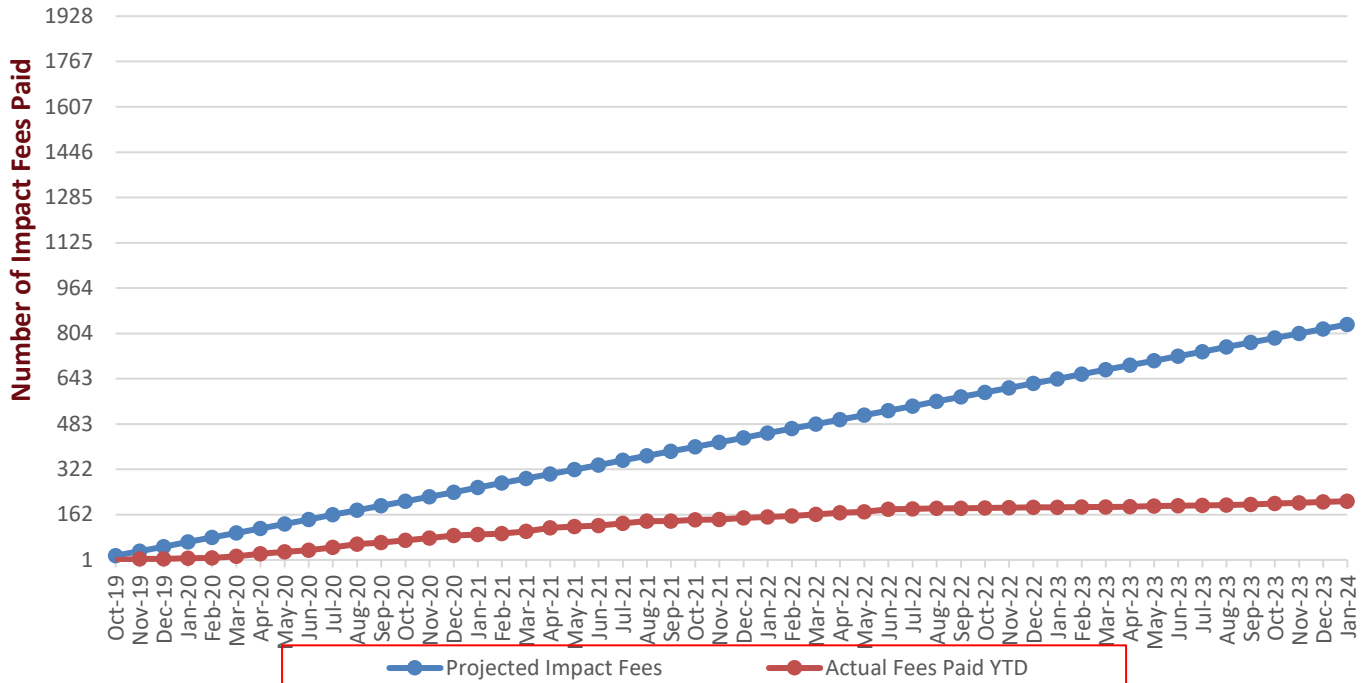

Land Use Assumptions Trend Charts - Water

Actual to Date Since October 2019

10 Year Projection From October 2019

2019/2020 to 2029/2030