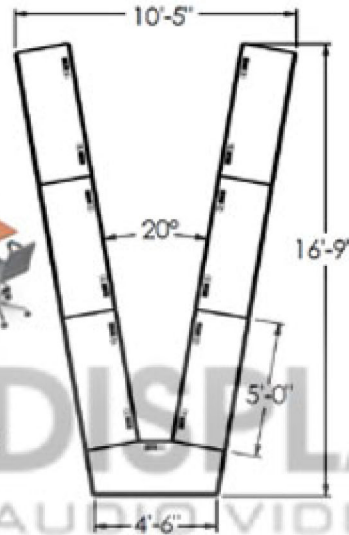

MFT6024 - V-Shape

Table Components Included:
6x MFT6024-2P
1x MFT6024-2PW20

MFT6024 - Square

Table Components Included:
2x MFT6024-2P
2x MFT6024-3PCL
2x MFT6024-3PCR

MFT6024 - Triangle

Table Components Included:
3x MFT6024-TT60 connected
1x MFT6024-TTISL Center Island

Table Components Included:
3x MFT6024-TT60 connected with
3x MFT6024-2P

MFT6024 - Round

Table Components Included:
4x MFT6024-2PW20