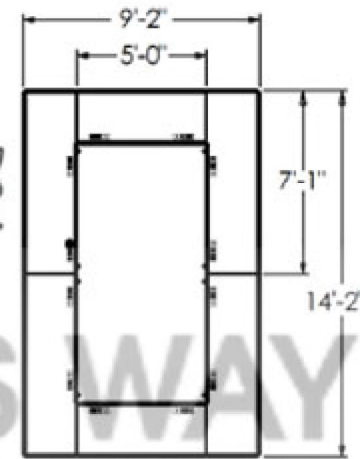

MFT6024 - V-Shape

Table Components Included:
6x MFT6024-2P
1x MFT6024-2PW20

MFT6024 - Square

Table Components Included:
2x MFT6024-2P
2x MFT6024-3PCL
2x MFT6024-3PCR

MFT6024 - Triangle

Table Components Included:
3x MFT6024-TT60 connected
1x MFT6024-TTISL Center Island

Table Components Included:
3x MFT6024-TT60 connected with
3x MFT6024-2P

MFT6024 - Round

Table Components Included:
4x MFT6024-2PW20