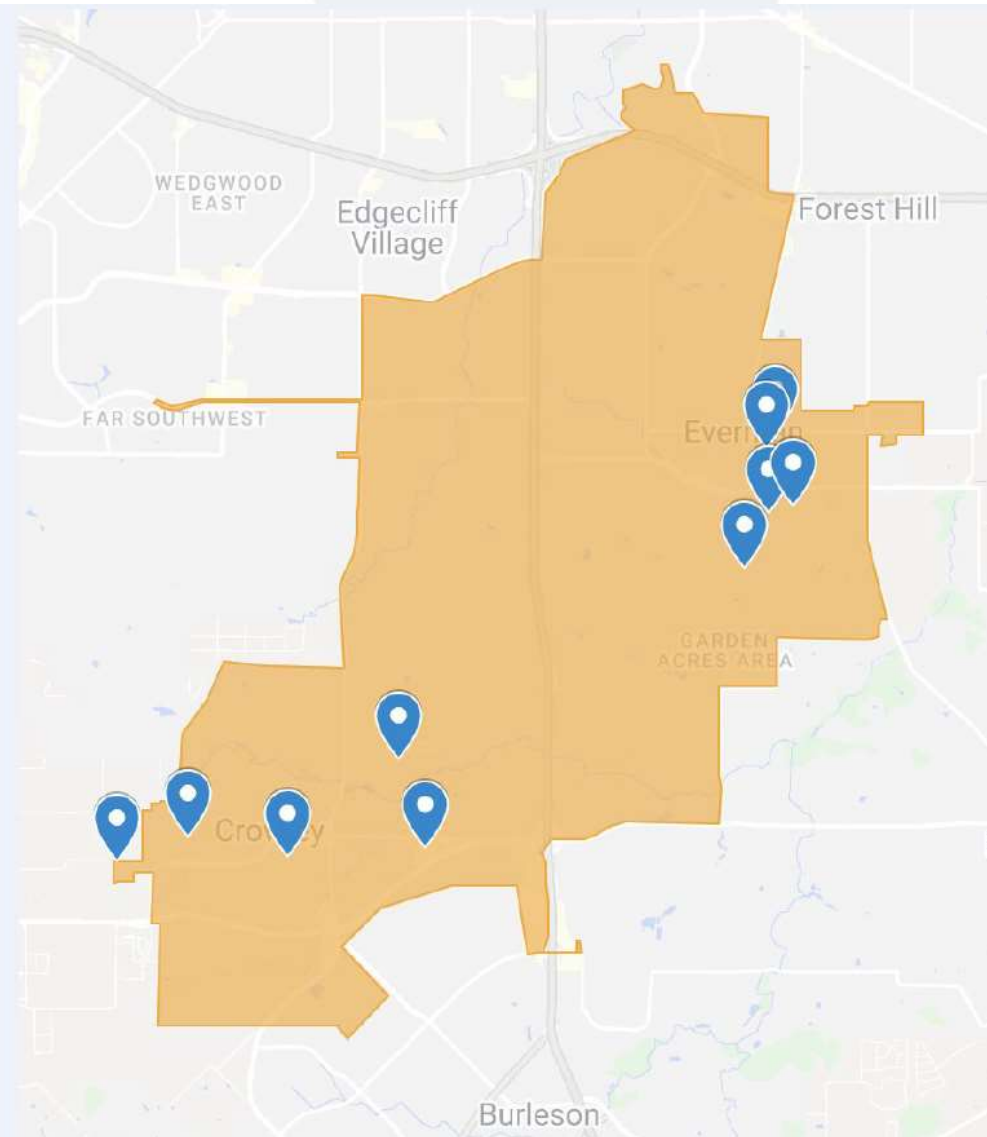

Top locations remain consistent in Crowley and Everman

Crowley

- Walmart Supercenter
- Dionne Bagsby All Sports Complex
- 392 South Magnolia St @ Peach Street
- Crowley High School
- 652 Shotwell St (residence @ Shotwell/Cheryl)

Everman

- 117 South Parker St (near Hommel Elementary School)
- 368 Johnson Ave (near Bishop Elementary School)
- Russet Trail (by Stallion Point Apartments)
- Stallion Ridge Apartments
- 1532 Four seasons Lane (right outside city limits)