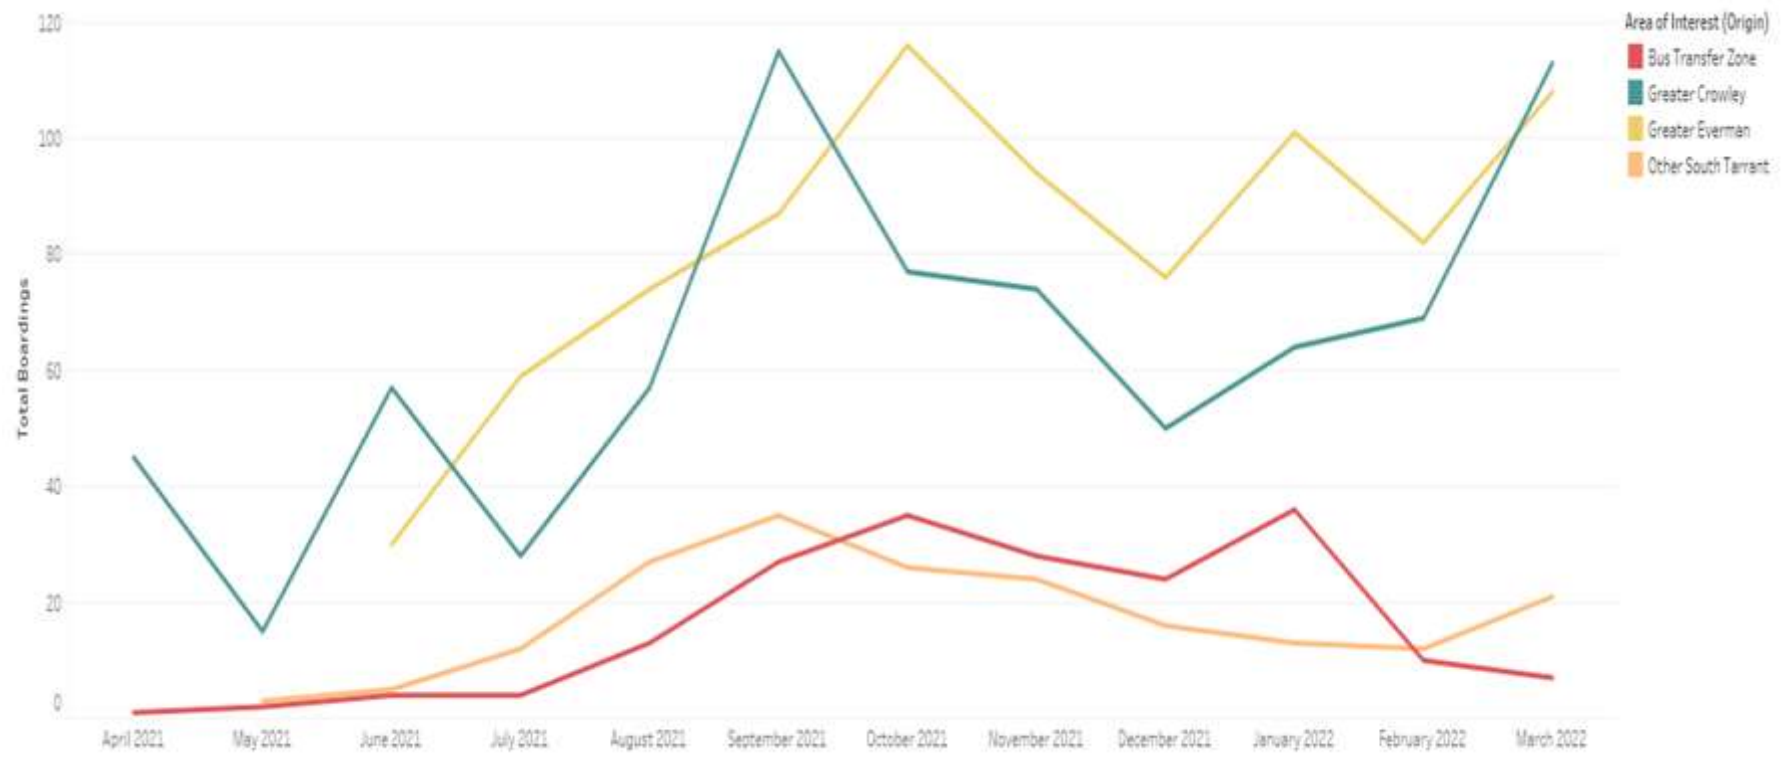

4.9

Average ride rating (out of 5) -- consistent
with other ZIPZONES

10.4 min

Average ETA in South Tarrant
Zone since June 2021

South Tarrant returning riders has grown steadily since the expansion in June 2021 continuing to capture new riders

South Tarrant Via ZipZone Ridership

Since Start of Service

South Tarrant Via ZipZone Ridership Since Start of Service

Rides by Time of Day

South Tarrant - June 2021 through March 2022

Area of Interest (Origin)	Area of Interest (Destination)			
	Bus Transfer Zone	Greater Crowley	Greater Everman	Other South Tarrant
Bus Transfer Zone	9	39	127	13
Greater Crowley	39	285	276	104
Greater Everman	150	252	348	77
Other South Tarrant	9	65	82	35

South Tarrant - Last 12 Months

Boardings by Area of Interest

*Our riders have given the ZipZone service a **4.9/5.0**
in-app ride rating*

"I kinda depend on you all (to get to work, to run errands). Pretty much can't beat the price. Good dependable transportation at a great price."