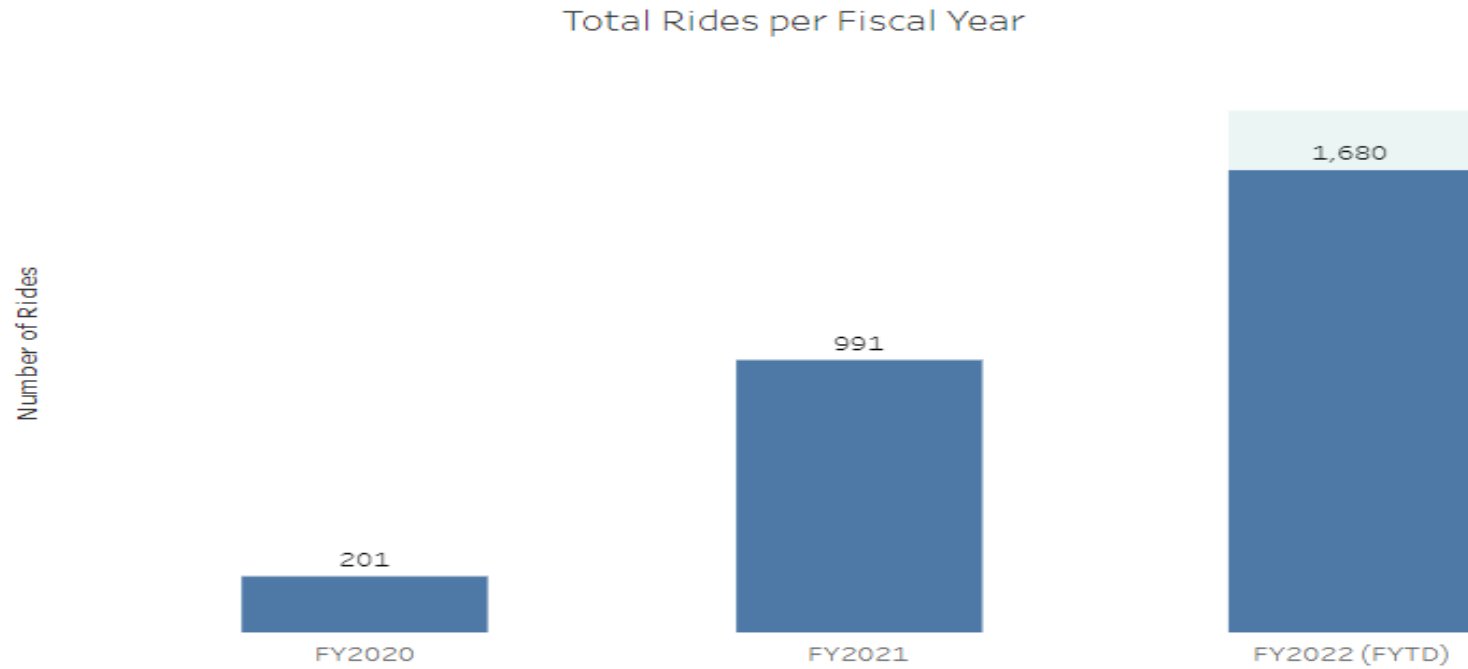

On-Demand Service

Rodney Woods, Emerging Mobility Manager

South Tarrant

Performance at a Glance

1,700+

Completed rides in South Tarrant
since June 2021

200+

Rides by first-time users in the
South Tarrant Zone since June 2021

4.9

Average ride rating (out of 5) -- consistent
with other ZIPZONES

10.4 min

Average ETA in South Tarrant
Zone since June 2021

South Tarrant returning riders has grown steadily since the expansion in June 2021 continuing to capture new riders

South Tarrant Via ZipZone Ridership

Since Start of Service

South Tarrant Via ZipZone Ridership Since Start of Service

Rides by Time of Day

South Tarrant - June 2021 through March 2022

Area of Interest (Origin)	Area of Interest (Destination)			
	Bus Transfer Zone	Greater Crowley	Greater Everman	Other South Tarrant
Bus Transfer Zone	9	39	127	13
Greater Crowley	39	285	276	104
Greater Everman	150	252	348	77
Other South Tarrant	9	65	82	35