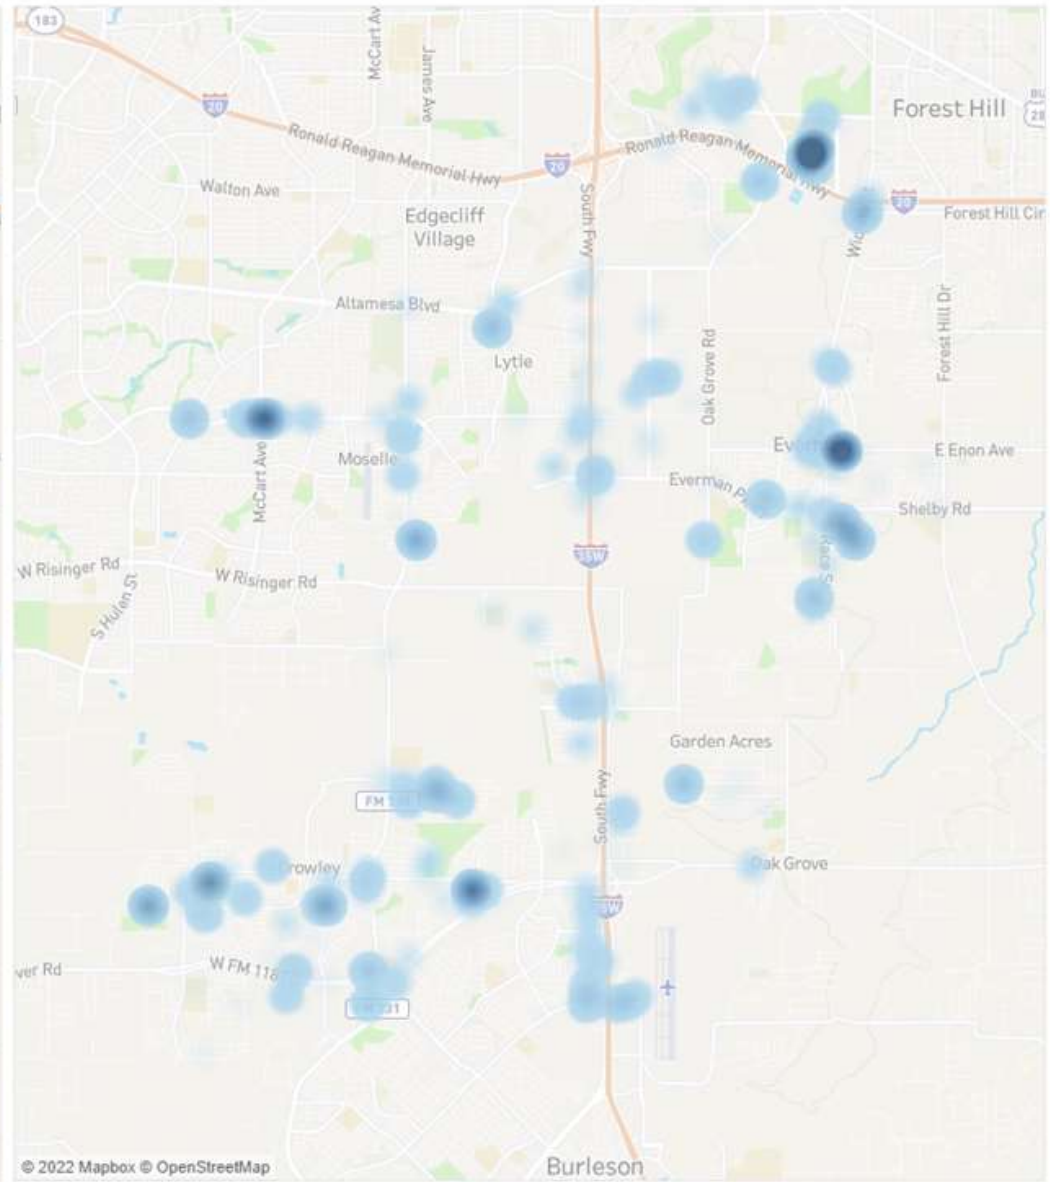

"Fast and efficient"

"It's a relief on my pocket"

"I need it!"

Popular destinations:

- ① Tarrant County College - South Campus
- ② Miller Coors LLC
- ③ Walmart - McCart Ave & Sycamore School Rd
- ④ WinCo Foods
- ⑤ Everman Supermarket
- ⑥ Texas Health Huguley Hospital Fort Worth South
- ⑦ Walmart - Crowley
- ⑧ Gateway Station Shopping Mall
- ⑨ Kroger

Top locations remain consistent in Crowley and Everman

Crowley

- Walmart Supercenter
- Dionne Bagsby All Sports Complex
- 392 South Magnolia St @ Peach Street
- Crowley High School
- 652 Shotwell St (residence @ Shotwell/Cheryl)

Everman

- 117 South Parker St (near Hommel Elementary School)
- 368 Johnson Ave (near Bishop Elementary School)
- Russet Trail (by Stallion Point Apartments)
- Stallion Ridge Apartments
- 1532 Four seasons Lane (right outside city limits)

South Tarrant

Boardings June 2021 - March 2022

South Tarrant

Alightings June 2021 - March 2022

 TRINITY METRO
ZIPZONE[®]