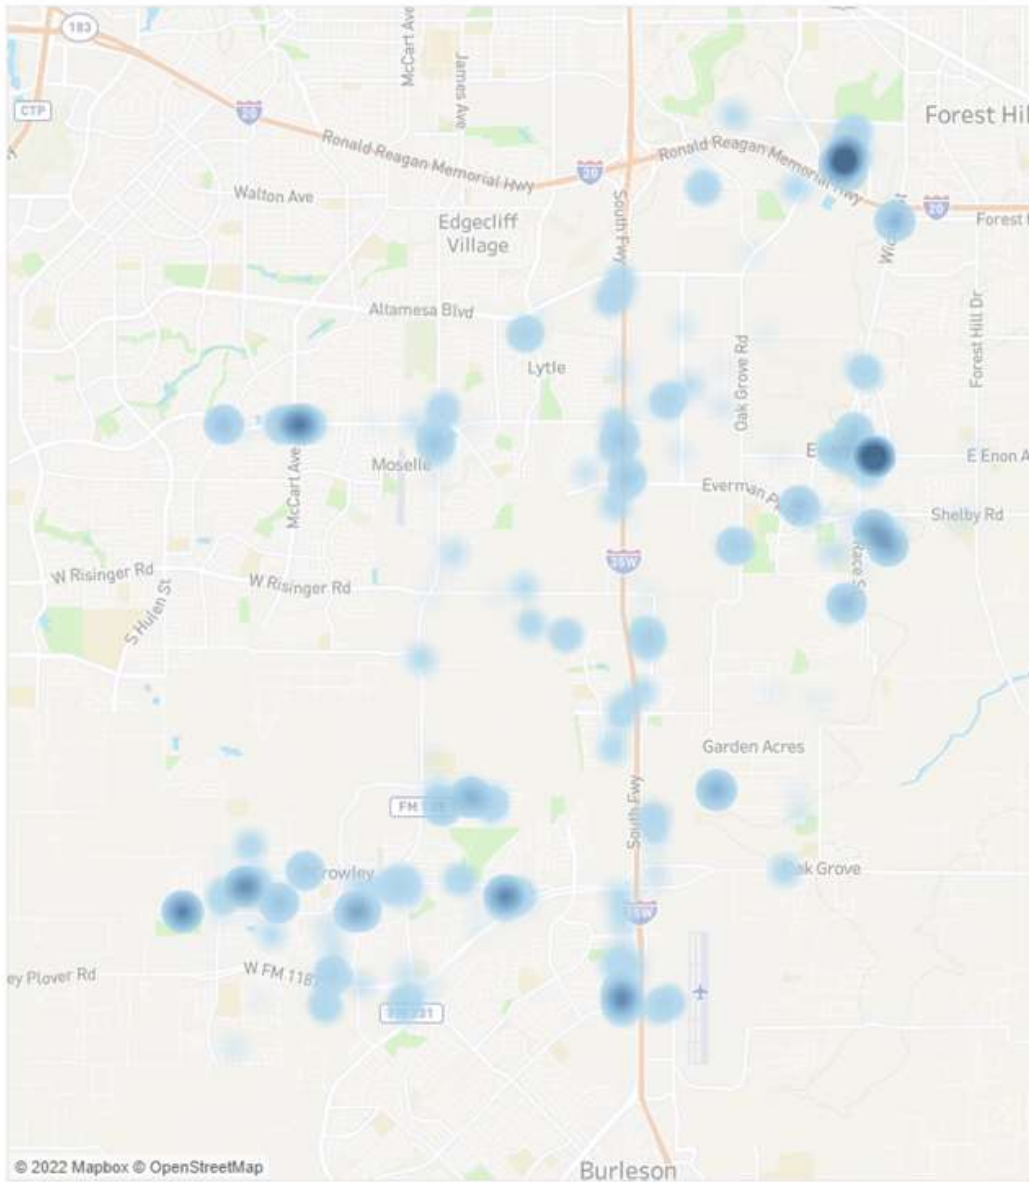

"Fast and efficient"

"It's a relief on my pocket"

"I need it!"

Popular destinations:

- ① Tarrant County College - South Campus
- ② Miller Coors LLC
- ③ Walmart - McCart Ave & Sycamore School Rd
- ④ WinCo Foods
- ⑤ Everman Supermarket
- ⑥ Texas Health Huguley Hospital Fort Worth South
- ⑦ Walmart - Crowley
- ⑧ Gateway Station Shopping Mall
- ⑨ Kroger

Top locations remain consistent in Crowley and Everman

Crowley

- Walmart Supercenter
- Dionne Bagsby All Sports Complex
- 392 South Magnolia St @ Peach Street
- Crowley High School
- 652 Shotwell St (residence @ Shotwell/Cheryl)

Everman

- 117 South Parker St (near Hommel Elementary School)
- 368 Johnson Ave (near Bishop Elementary School)
- Russet Trail (by Stallion Point Apartments)
- Stallion Ridge Apartments
- 1532 Four seasons Lane (right outside city limits)

South Tarrant

Boardings June 2021 - March 2022

South Tarrant

Alightings June 2021 - March 2022

 TRINITY METRO
ZIPZONE[®]