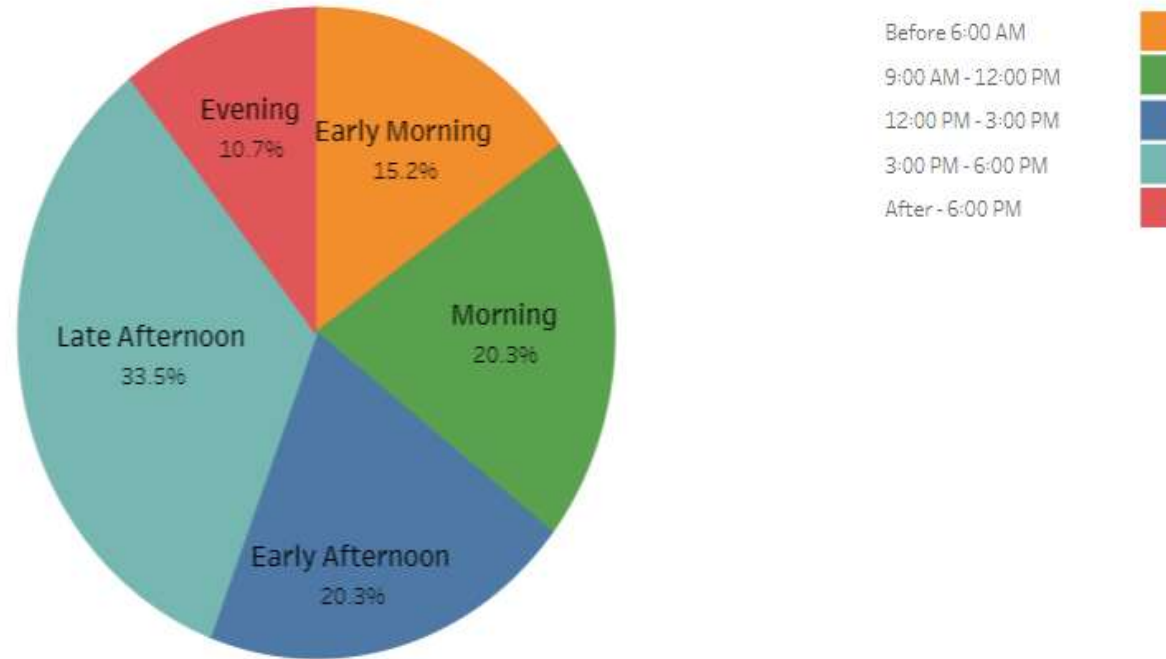

4.9

Average ride rating (out of 5) -- consistent
with other ZIPZONES

10.4 min

Average ETA in South Tarrant
Zone since June 2021

South Tarrant returning riders has grown steadily since the expansion in June 2021 continuing to capture new riders

South Tarrant Via ZipZone Ridership

Since Start of Service

South Tarrant Via ZipZone Ridership Since Start of Service

Rides by Time of Day

South Tarrant - June 2021 through March 2022

Area of Interest (Origin)	Area of Interest (Destination)			
	Bus Transfer Zone	Greater Crowley	Greater Everman	Other South Tarrant
Bus Transfer Zone	9	39	127	13
Greater Crowley	39	285	276	104
Greater Everman	150	252	348	77
Other South Tarrant	9	65	82	35