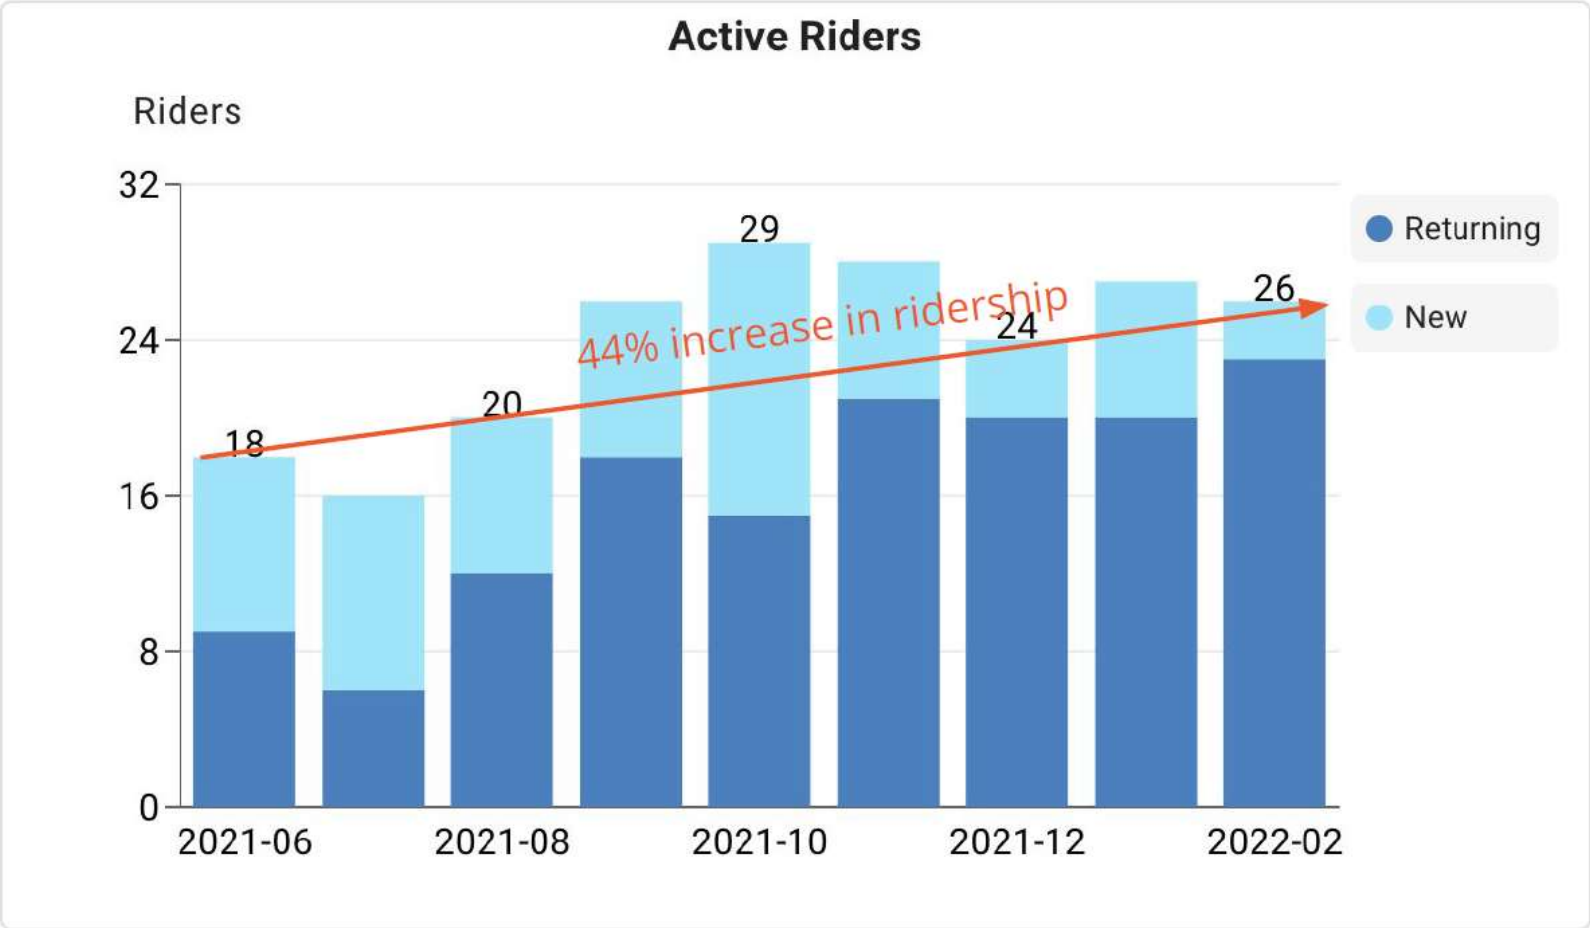

On-Demand Service

Rodney Woods, Emerging Mobility Manager

South Tarrant

Performance at a Glance

1,700+

Completed rides in South Tarrant
since June 2021

200+

Rides by first-time users in the
South Tarrant Zone since June 2021

4.9

Average ride rating (out of 5) -- consistent
with other ZIPZONES

10.4 min

Average ETA in South Tarrant
Zone since June 2021

South Tarrant returning riders has grown steadily since the expansion in June 2021 continuing to capture new riders

South Tarrant Via ZipZone Ridership

Since Start of Service

South Tarrant Via ZipZone Ridership Since Start of Service

Rides by Time of Day

South Tarrant - June 2021 through March 2022

Area of Interest (Origin)	Area of Interest (Destination)			
	Bus Transfer Zone	Greater Crowley	Greater Everman	Other South Tarrant
Bus Transfer Zone	9	39	127	13
Greater Crowley	39	285	276	104
Greater Everman	150	252	348	77
Other South Tarrant	9	65	82	35

South Tarrant - Last 12 Months

Boardings by Area of Interest

*Our riders have given the ZipZone service a **4.9/5.0**
in-app ride rating*

"I kinda depend on you all (to get to work, to run errands). Pretty much can't beat the price. Good dependable transportation at a great price."