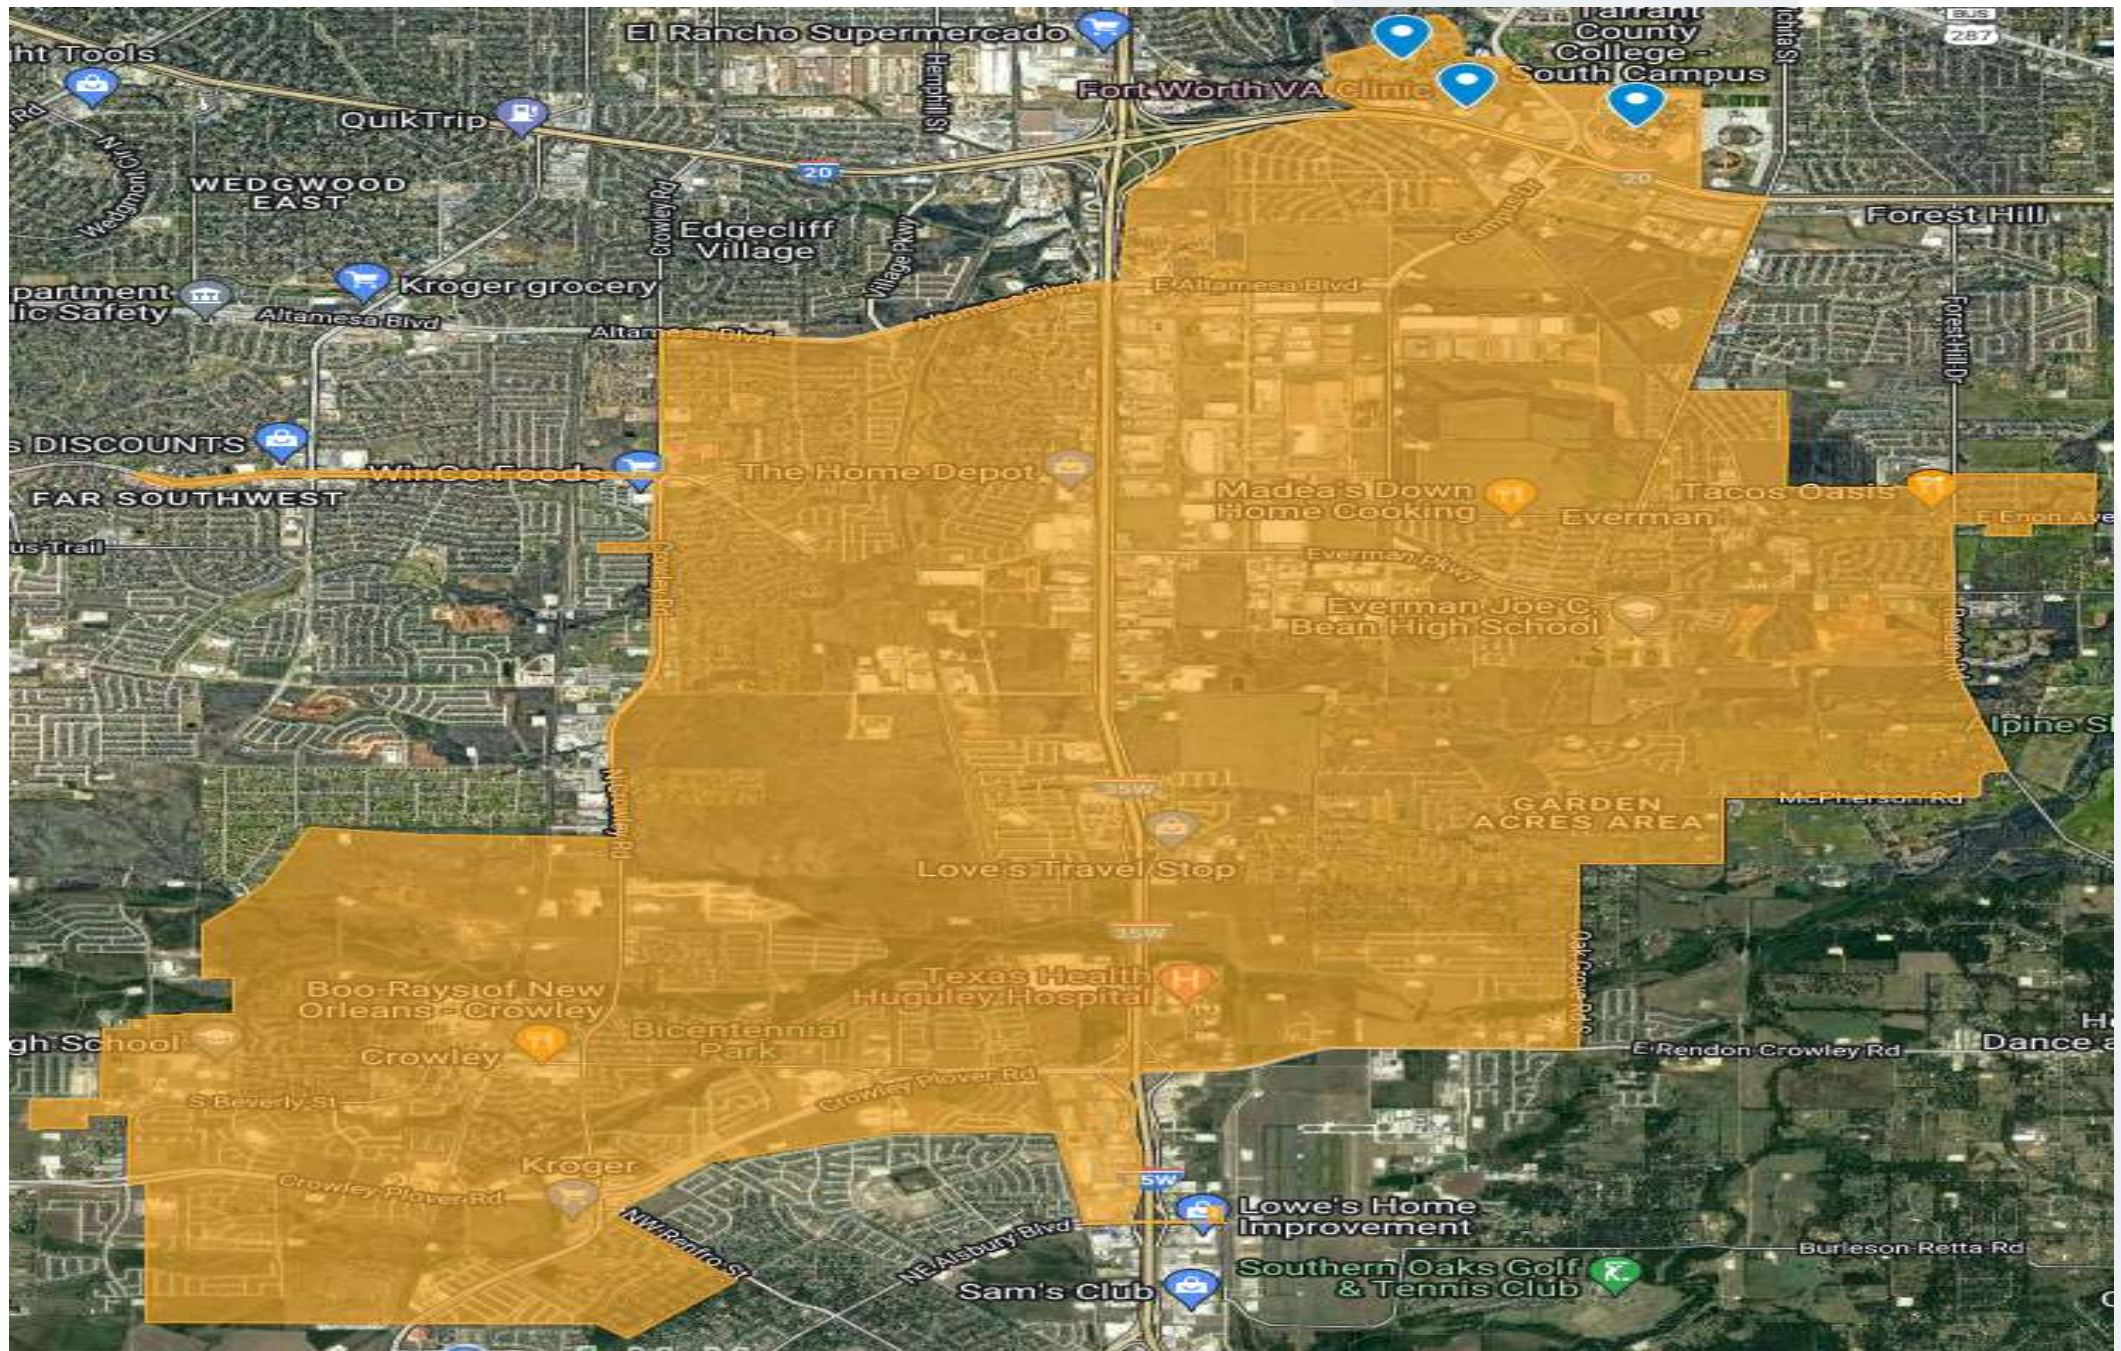

On-Demand Service

Rodney Woods, Emerging Mobility Manager

South Tarrant

Performance at a Glance

1,700+

Completed rides in South Tarrant
since June 2021

200+

Rides by first-time users in the
South Tarrant Zone since June 2021

4.9

Average ride rating (out of 5) -- consistent
with other ZIPZONES

10.4 min

Average ETA in South Tarrant
Zone since June 2021

South Tarrant returning riders has grown steadily since the expansion in June 2021 continuing to capture new riders

South Tarrant Via ZipZone Ridership

Since Start of Service

South Tarrant Via ZipZone Ridership Since Start of Service

Rides by Time of Day

South Tarrant - June 2021 through March 2022

Area of Interest (Origin)	Area of Interest (Destination)			
	Bus Transfer Zone	Greater Crowley	Greater Everman	Other South Tarrant
Bus Transfer Zone	9	39	127	13
Greater Crowley	39	285	276	104
Greater Everman	150	252	348	77
Other South Tarrant	9	65	82	35

Everman

- 117 South Parker St (near Hommel Elementary School)
- 368 Johnson Ave (near Bishop Elementary School)
- Russet Trail (by Stallion Point Apartments)
- Stallion Ridge Apartments
- 1532 Four seasons Lane (right outside city limits)