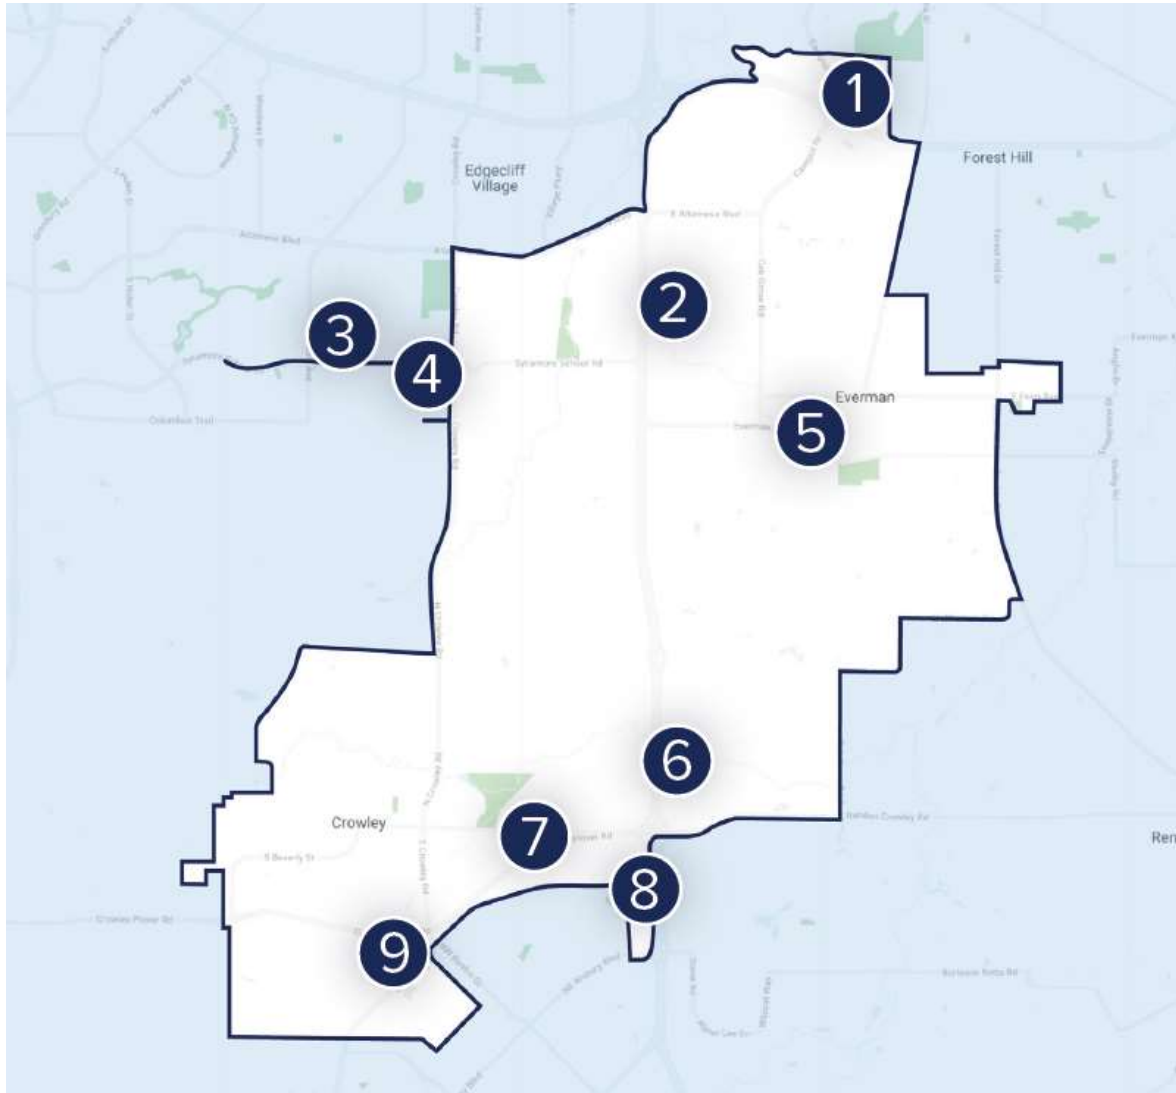

South Tarrant Via ZipZone Ridership

Since Start of Service

South Tarrant Via ZipZone Ridership Since Start of Service

Rides by Time of Day

South Tarrant - June 2021 through March 2022

Area of Interest (Origin)	Area of Interest (Destination)			
	Bus Transfer Zone	Greater Crowley	Greater Everman	Other South Tarrant
Bus Transfer Zone	9	39	127	13
Greater Crowley	39	285	276	104
Greater Everman	150	252	348	77
Other South Tarrant	9	65	82	35

South Tarrant - Last 12 Months

Boardings by Area of Interest

*Our riders have given the ZipZone service a **4.9/5.0**
in-app ride rating*

"I kinda depend on you all (to get to work, to run errands). Pretty much can't beat the price. Good dependable transportation at a great price."

"Fast and efficient"

"It's a relief on my pocket"

"I need it!"

Popular destinations:

- ① Tarrant County College - South Campus
- ② Miller Coors LLC
- ③ Walmart - McCart Ave & Sycamore School Rd
- ④ WinCo Foods
- ⑤ Everman Supermarket
- ⑥ Texas Health Huguley Hospital Fort Worth South
- ⑦ Walmart - Crowley
- ⑧ Gateway Station Shopping Mall
- ⑨ Kroger

Everman

- 117 South Parker St (near Hommel Elementary School)
- 368 Johnson Ave (near Bishop Elementary School)
- Russet Trail (by Stallion Point Apartments)
- Stallion Ridge Apartments
- 1532 Four seasons Lane (right outside city limits)