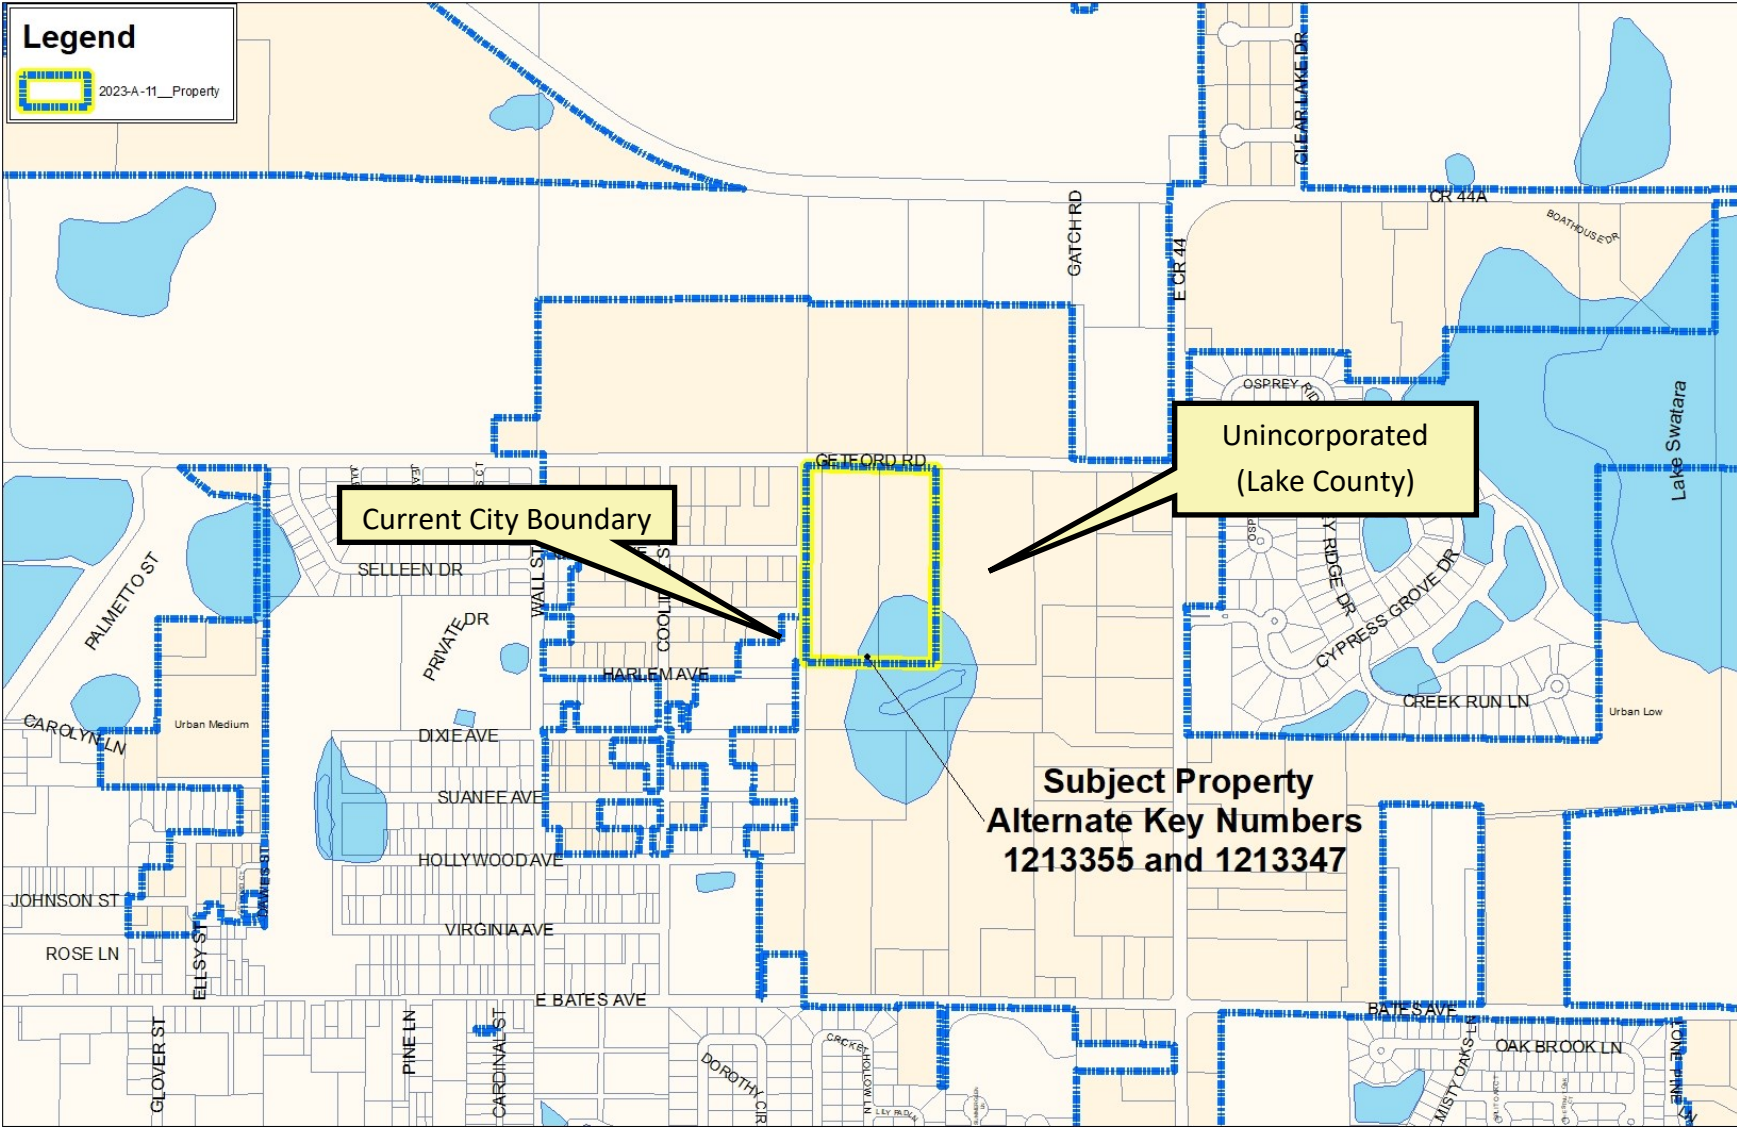

Subject Properties

Lake RC, Thomas Zahn
Aerial Location

Legend

 2023-A-11_Property

Lake RC, Thomas Zahn
Location

Legend

-  2023-A-11_Property
- City Future Land Use**
 -  Mixed Commercial Residential
 -  Suburban Residential
 -  Urban Residential
- County Future Land Use**
 -  Urban Low

Subject Property
Alternate Key Numbers
2814128, 1784069, and 2814144

Lake RC, Thomas Zahn
Future Land Use (Proposed)

Legend

-  2023-A-11_Property
- City Design District**
 -  Suburban Corridor
 -  Suburban Neighborhood
- County Future Land Use**
 -  Urban Low

Lake RC, Thomas Zahn
Design District (Before)

Legend

- 2023-A-11_Property
- City Design District**
 - Suburban Corridor
 - Suburban Neighborhood
- County Future Land Use**
 - Urban Low

Lake RC, Thomas Zahn
Design District (After)

Lake RC, Thomas Zahn
USGS Soils Survey Map