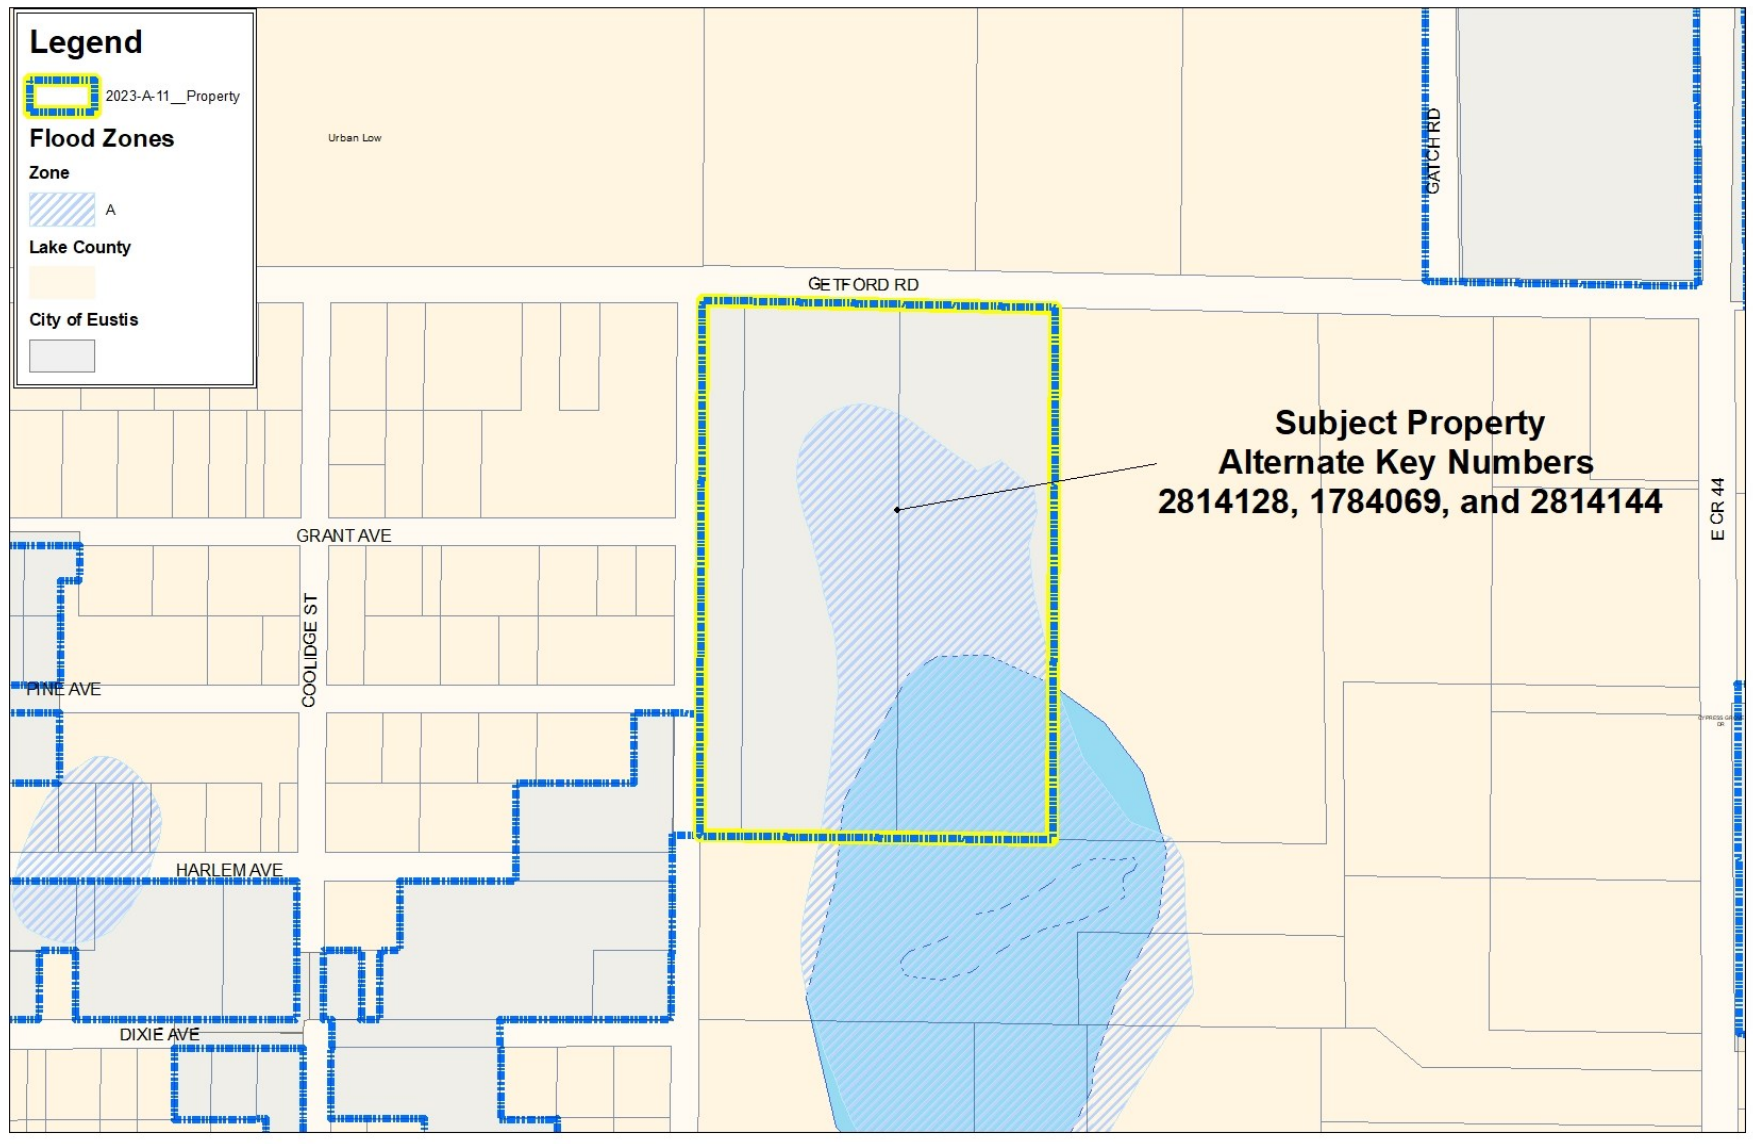

Lake RC, Thomas Zahn
Design District (Before)

Legend

- 2023-A-11_Property
- City Design District**
 - Suburban Corridor
 - Suburban Neighborhood
- County Future Land Use**
 - Urban Low

Lake RC, Thomas Zahn
Design District (After)

Legend

-  2023-A-11__Property
-  Wetlands
- Lake County**

- City of Eustis**

Lake RC, Thomas Zahn
Wetland Map

Legend

 2023-A-11__Property

Flood Zones

Zone
 A

Lake County

City of Eustis

Lake RC, Thomas Zahn
Flood Zone

Legend

-  2023-A-11 Property
- Wetlands**
-  Wetlands
- Flood Zones**
- Zone**
-  A
- Lake County**
- 
- City of Eustis**
- 

Lake RC, Thomas Zahn
Flood Zone