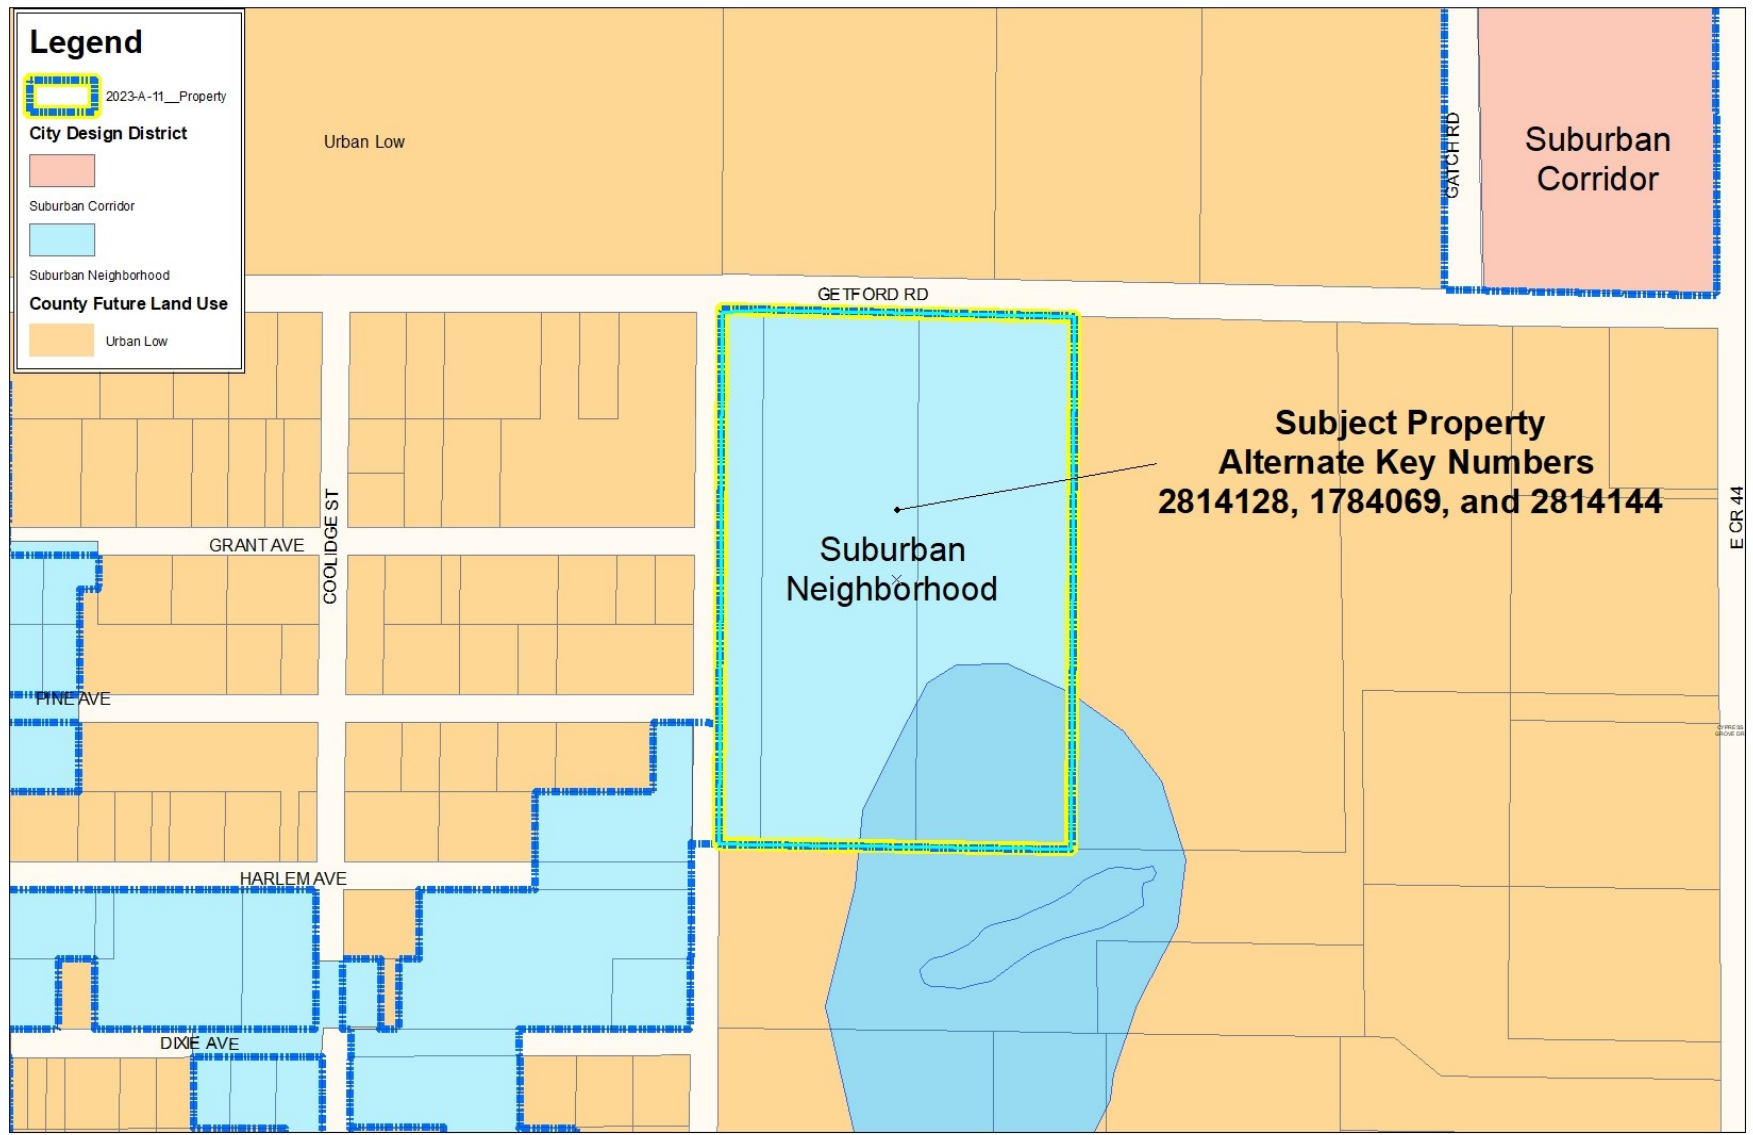

Subject Properties

Lake RC, Thomas Zahn
Aerial Location

Legend

 2023-A-11_Property

Lake RC, Thomas Zahn
Location

Legend

-  2023-A-11_Property
- City Future Land Use**
 -  Mixed Commercial Residential
 -  Suburban Residential
 -  Urban Residential
- County Future Land Use**
 -  Urban Low

Lake RC, Thomas Zahn
Future Land Use (Current)

Legend

-  2023-A-11__Property
- City Future Land Use**
 -  Mixed Commercial Residential
 -  Suburban Residential
 -  Urban Residential
- County Future Land Use**
 -  Urban Low

Subject Property
Alternate Key Numbers
2814128, 1784069, and 2814144

Lake RC, Thomas Zahn
Future Land Use (Proposed)

Legend

-  2023-A-11_Property
- City Design District**
 -  Suburban Corridor
 -  Suburban Neighborhood
- County Future Land Use**
 -  Urban Low

Lake RC, Thomas Zahn
Design District (Before)

Legend

- 2023-A-11_Property
- City Design District**
 - Suburban Corridor
 - Suburban Neighborhood
- County Future Land Use**
 - Urban Low

Lake RC, Thomas Zahn
Design District (After)