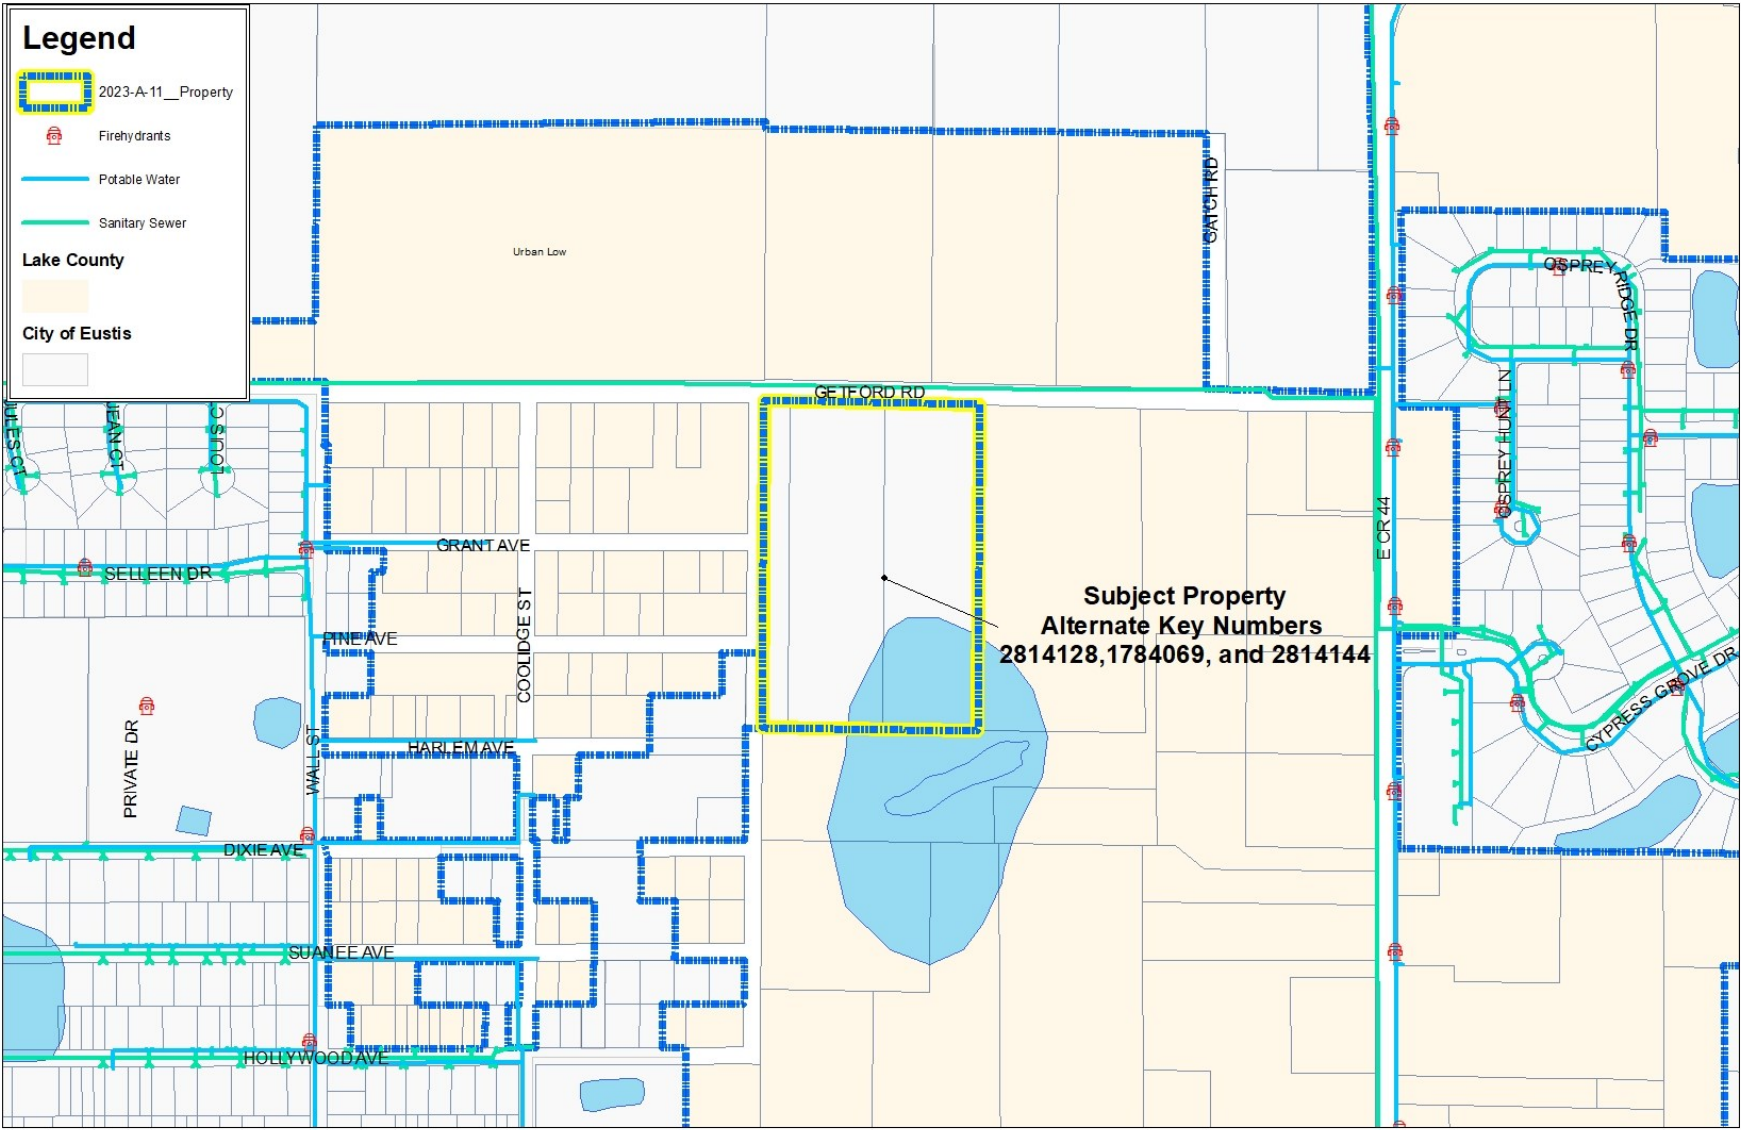

Legend

- 2023-A-11_Property
- Firehydrants
- Potable Water
- Sanitary Sewer

Lake County

- Urban Low

City of Eustis

Subject Property
Alternate Key Numbers
2814128, 1784069, and 2814144

Lake RC, Thomas Zahn
Utilities