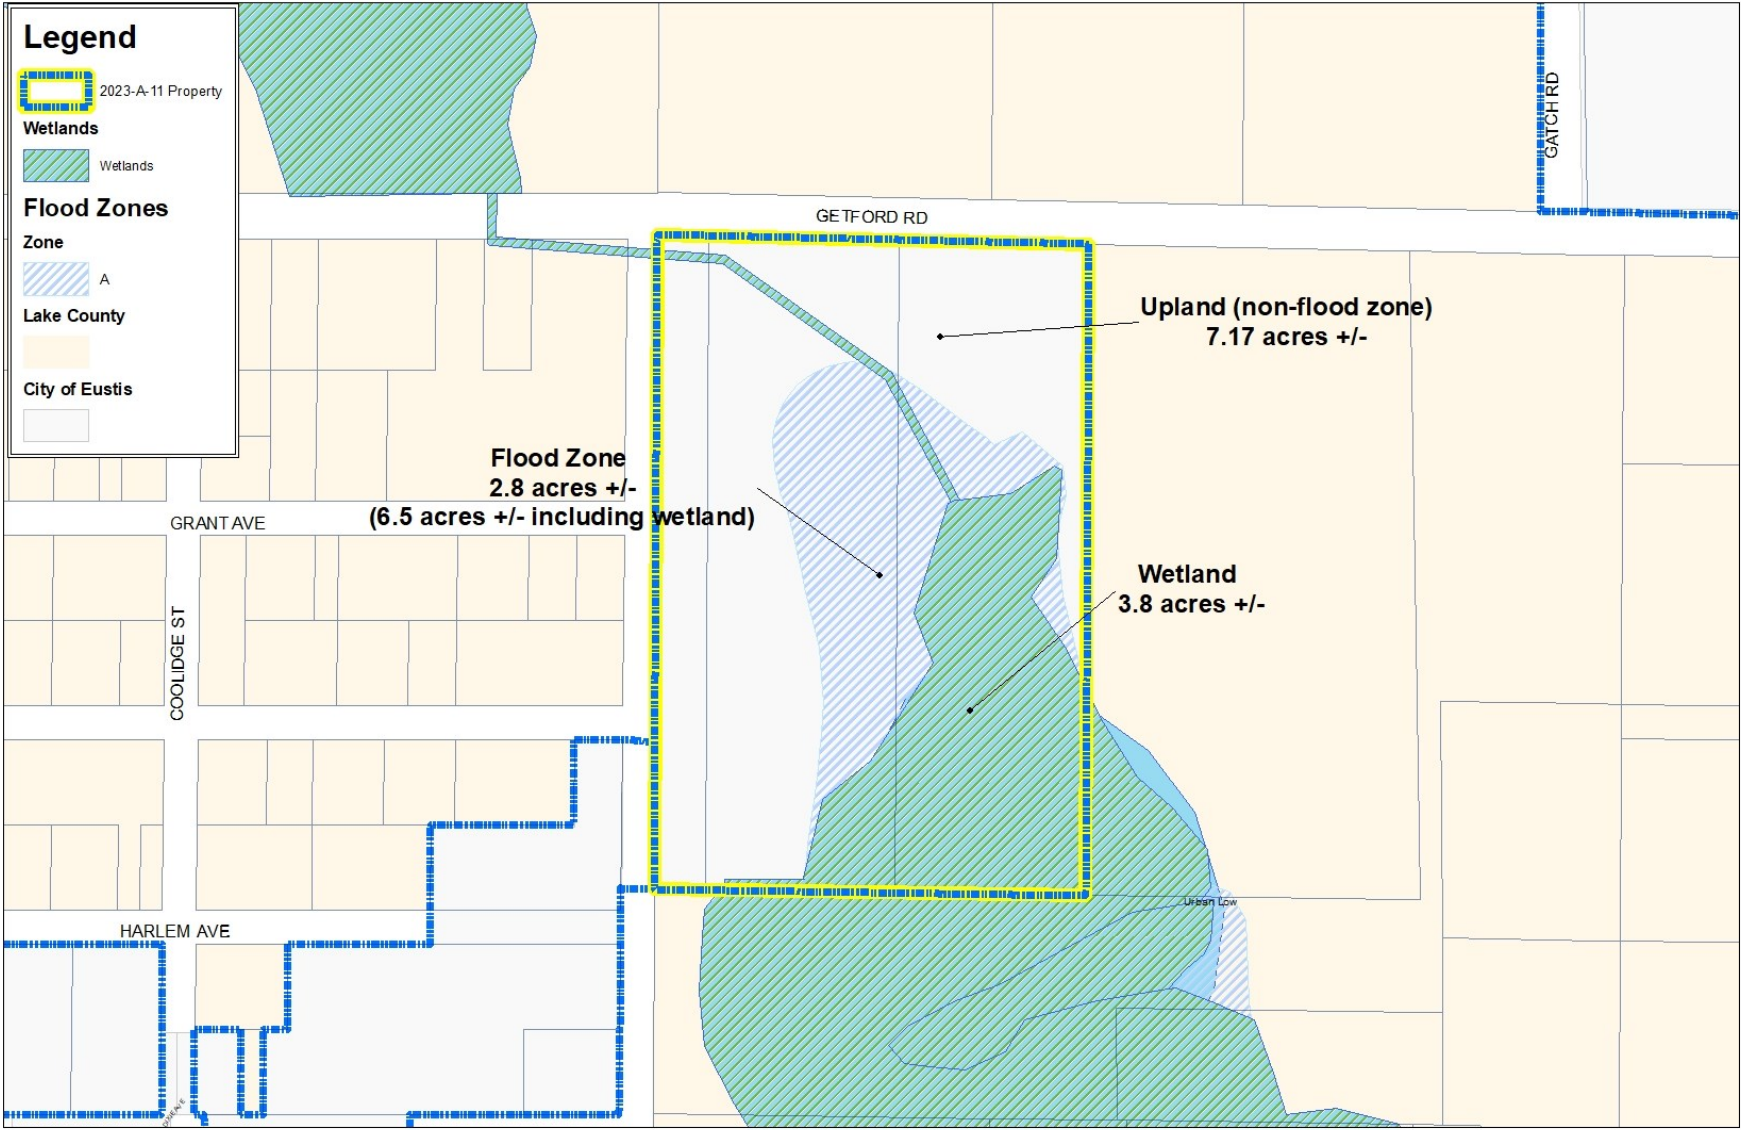

Lake County

City of Eustis

Lake RC, Thomas Zahn
Flood Zone

Legend

-  2023-A-11 Property
- Wetlands**
-  Wetlands
- Flood Zones**
- Zone**
-  A
- Lake County**
- 
- City of Eustis**
- 

Lake RC, Thomas Zahn
Flood Zone