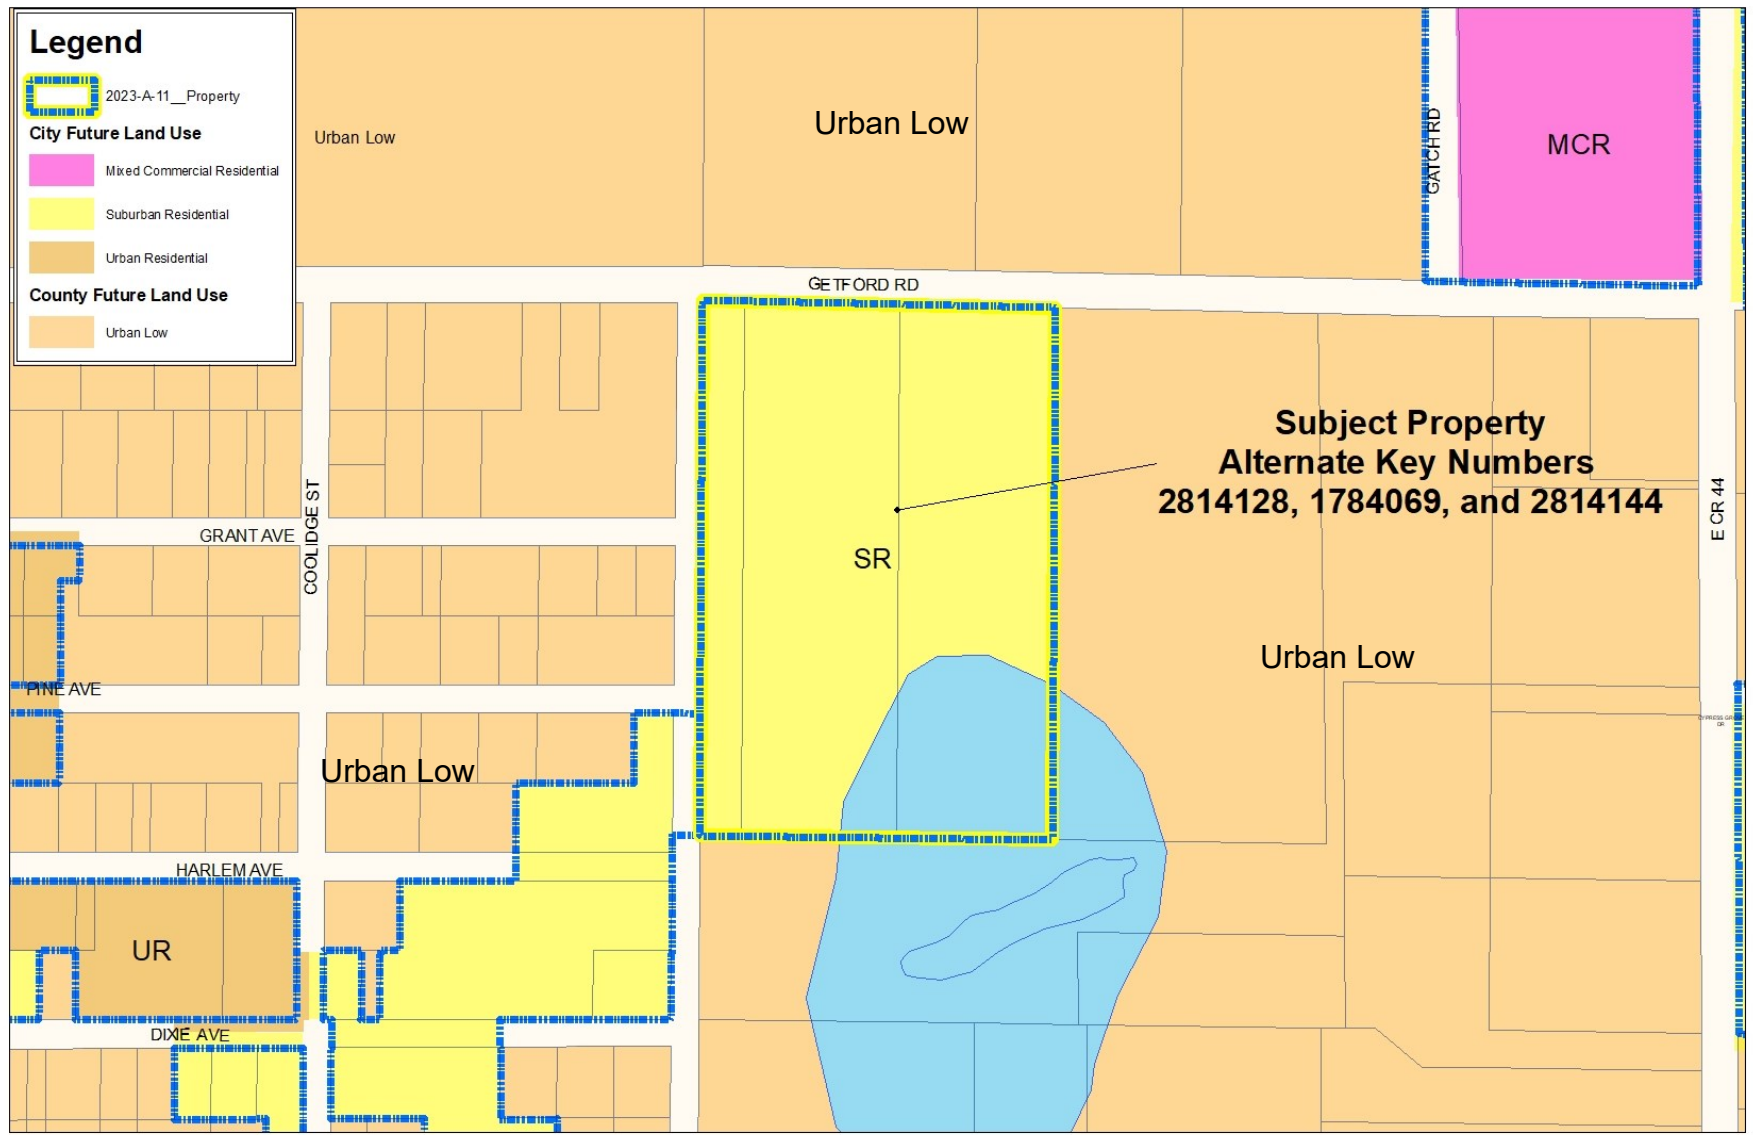

Subject Properties

Lake RC, Thomas Zahn
Aerial Location

Legend

 2023-A-11_Property

Lake RC, Thomas Zahn
Location

Legend

-  2023-A-11_Property
- City Future Land Use**
 -  Mixed Commercial Residential
 -  Suburban Residential
 -  Urban Residential
- County Future Land Use**
 -  Urban Low

Lake RC, Thomas Zahn
Future Land Use (Current)

Legend

-  2023-A-11__Property
- City Future Land Use**
 -  Mixed Commercial Residential
 -  Suburban Residential
 -  Urban Residential
- County Future Land Use**
 -  Urban Low

Subject Property
Alternate Key Numbers
2814128, 1784069, and 2814144

Lake RC, Thomas Zahn
Future Land Use (Proposed)

Legend

-  2023-A-11_Property
- City Design District**
 -  Suburban Corridor
 -  Suburban Neighborhood
- County Future Land Use**
 -  Urban Low

Lake RC, Thomas Zahn
Design District (Before)

Legend

- 2023-A-11_Property
- City Design District**
 - Suburban Corridor
 - Suburban Neighborhood
- County Future Land Use**
 - Urban Low

Lake RC, Thomas Zahn
Design District (After)