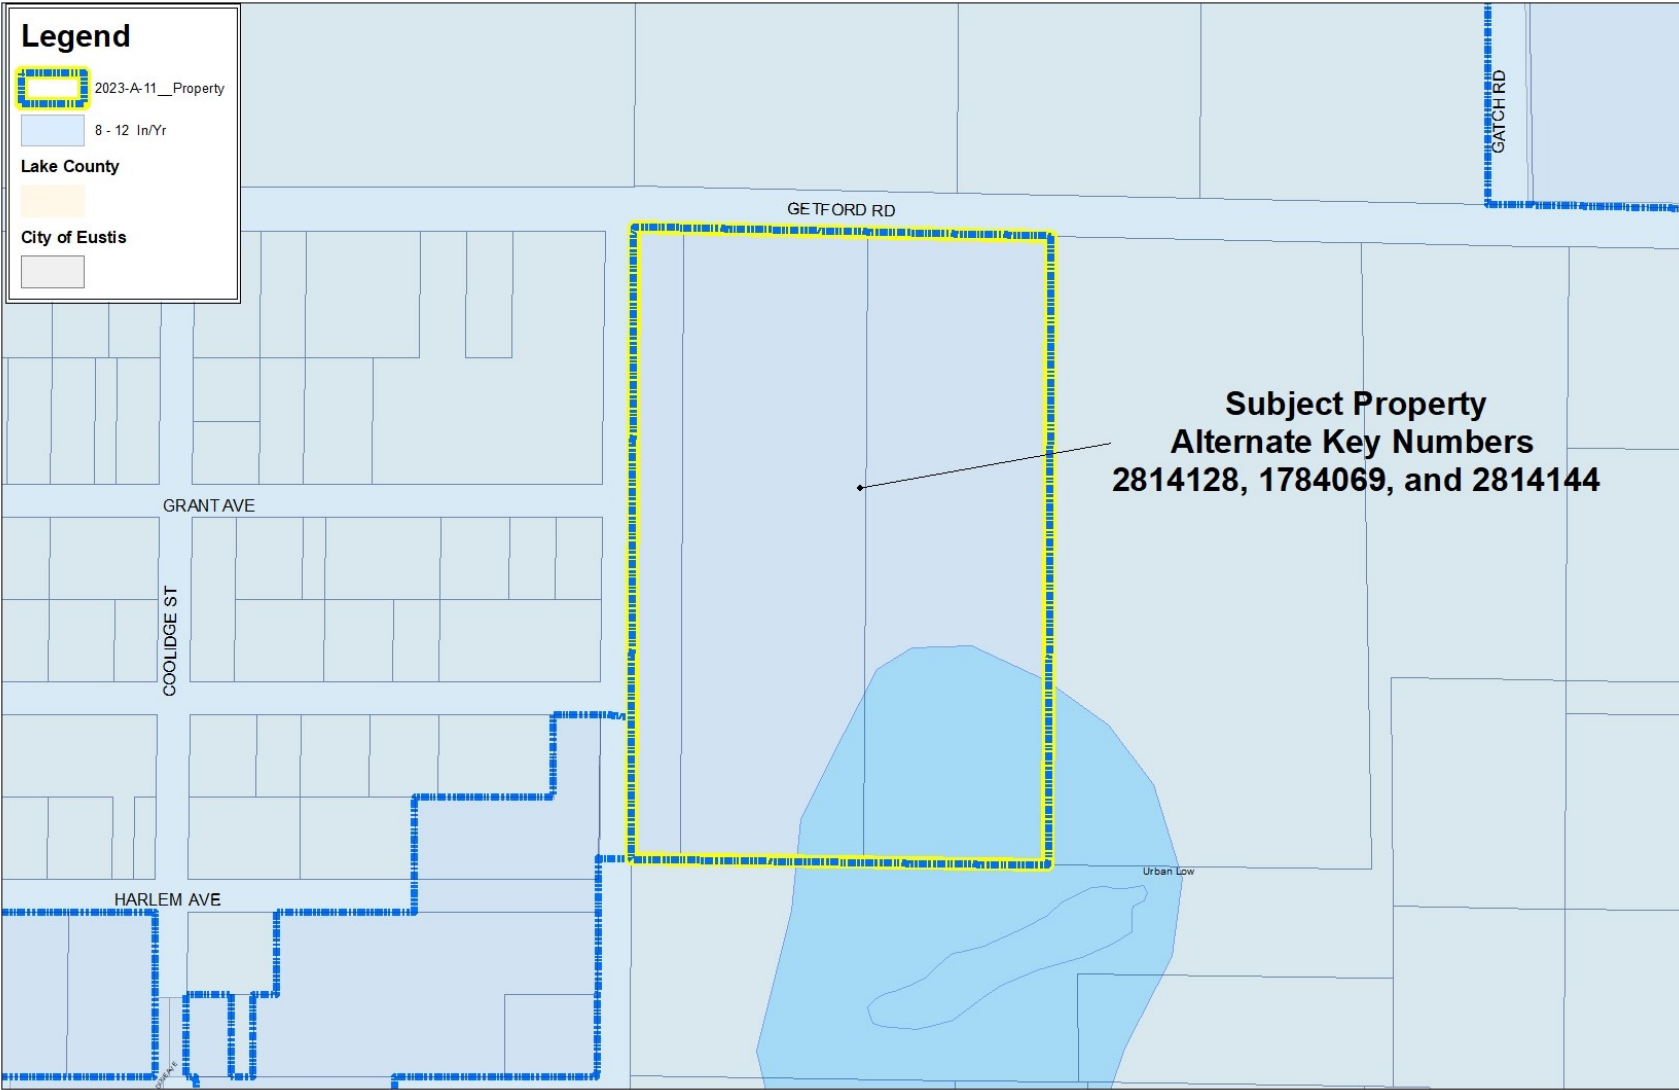

Legend

- 2023-A-11_Property
- 8 - 12 In/Yr
- **Lake County**
- **City of Eustis**

Lake RC, Thomas Zahn
Potential Recharge