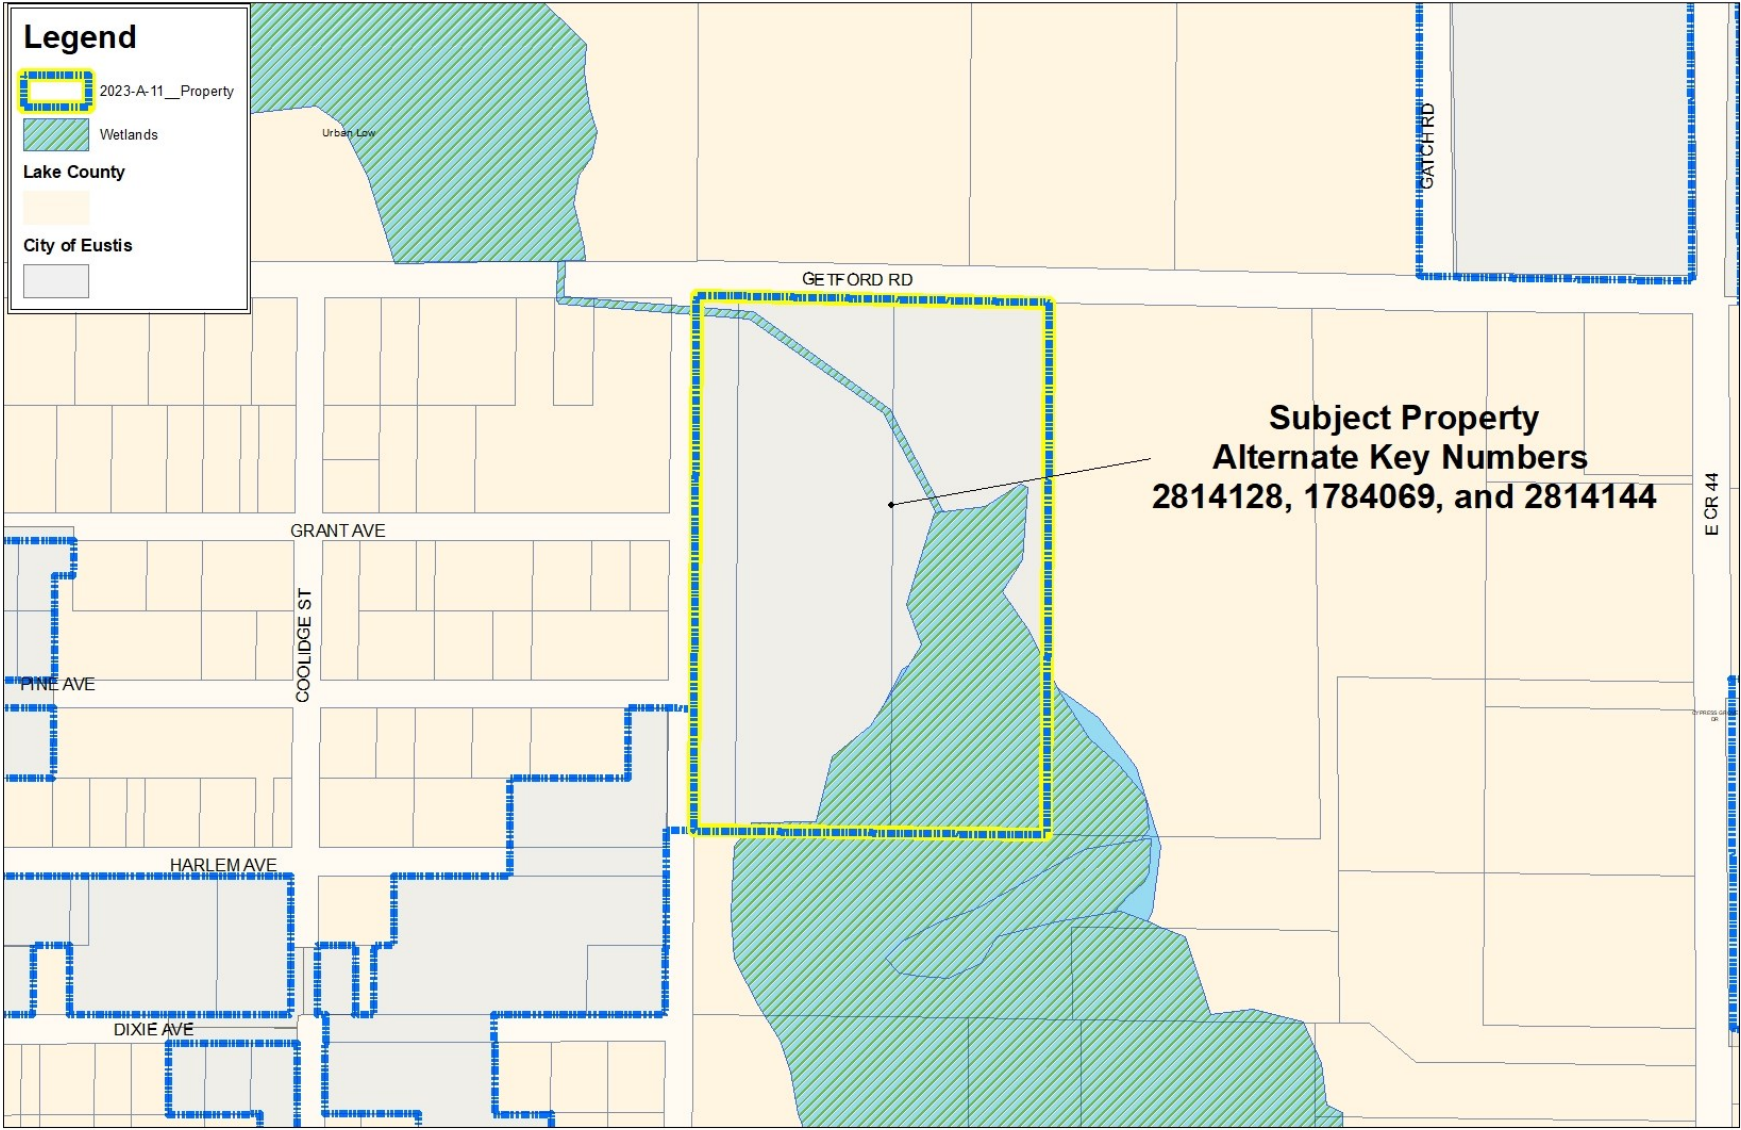

Subject Property
Alternate Key Numbers
2814128, 1784069, and 2814144

Lake RC, Thomas Zahn
Future Land Use (Proposed)

Legend

-  2023-A-11_Property
- City Design District**
 -  Suburban Corridor
 -  Suburban Neighborhood
- County Future Land Use**
 -  Urban Low

Lake RC, Thomas Zahn
Design District (Before)

Legend

- 2023-A-11_Property
- City Design District**
 - Suburban Corridor
 - Suburban Neighborhood
- County Future Land Use**
 - Urban Low

Lake RC, Thomas Zahn
Design District (After)

Legend

-  2023-A-11__Property
-  Wetlands
- Lake County**

- City of Eustis**

Lake RC, Thomas Zahn
Wetland Map

Legend

 2023-A-11__Property

Flood Zones

Zone
 A

Lake County

City of Eustis

Lake RC, Thomas Zahn
Flood Zone

Legend

-  2023-A-11 Property
- Wetlands**
-  Wetlands
- Flood Zones**
- Zone**
-  A
- Lake County**
- 
- City of Eustis**
- 

Lake RC, Thomas Zahn
Flood Zone