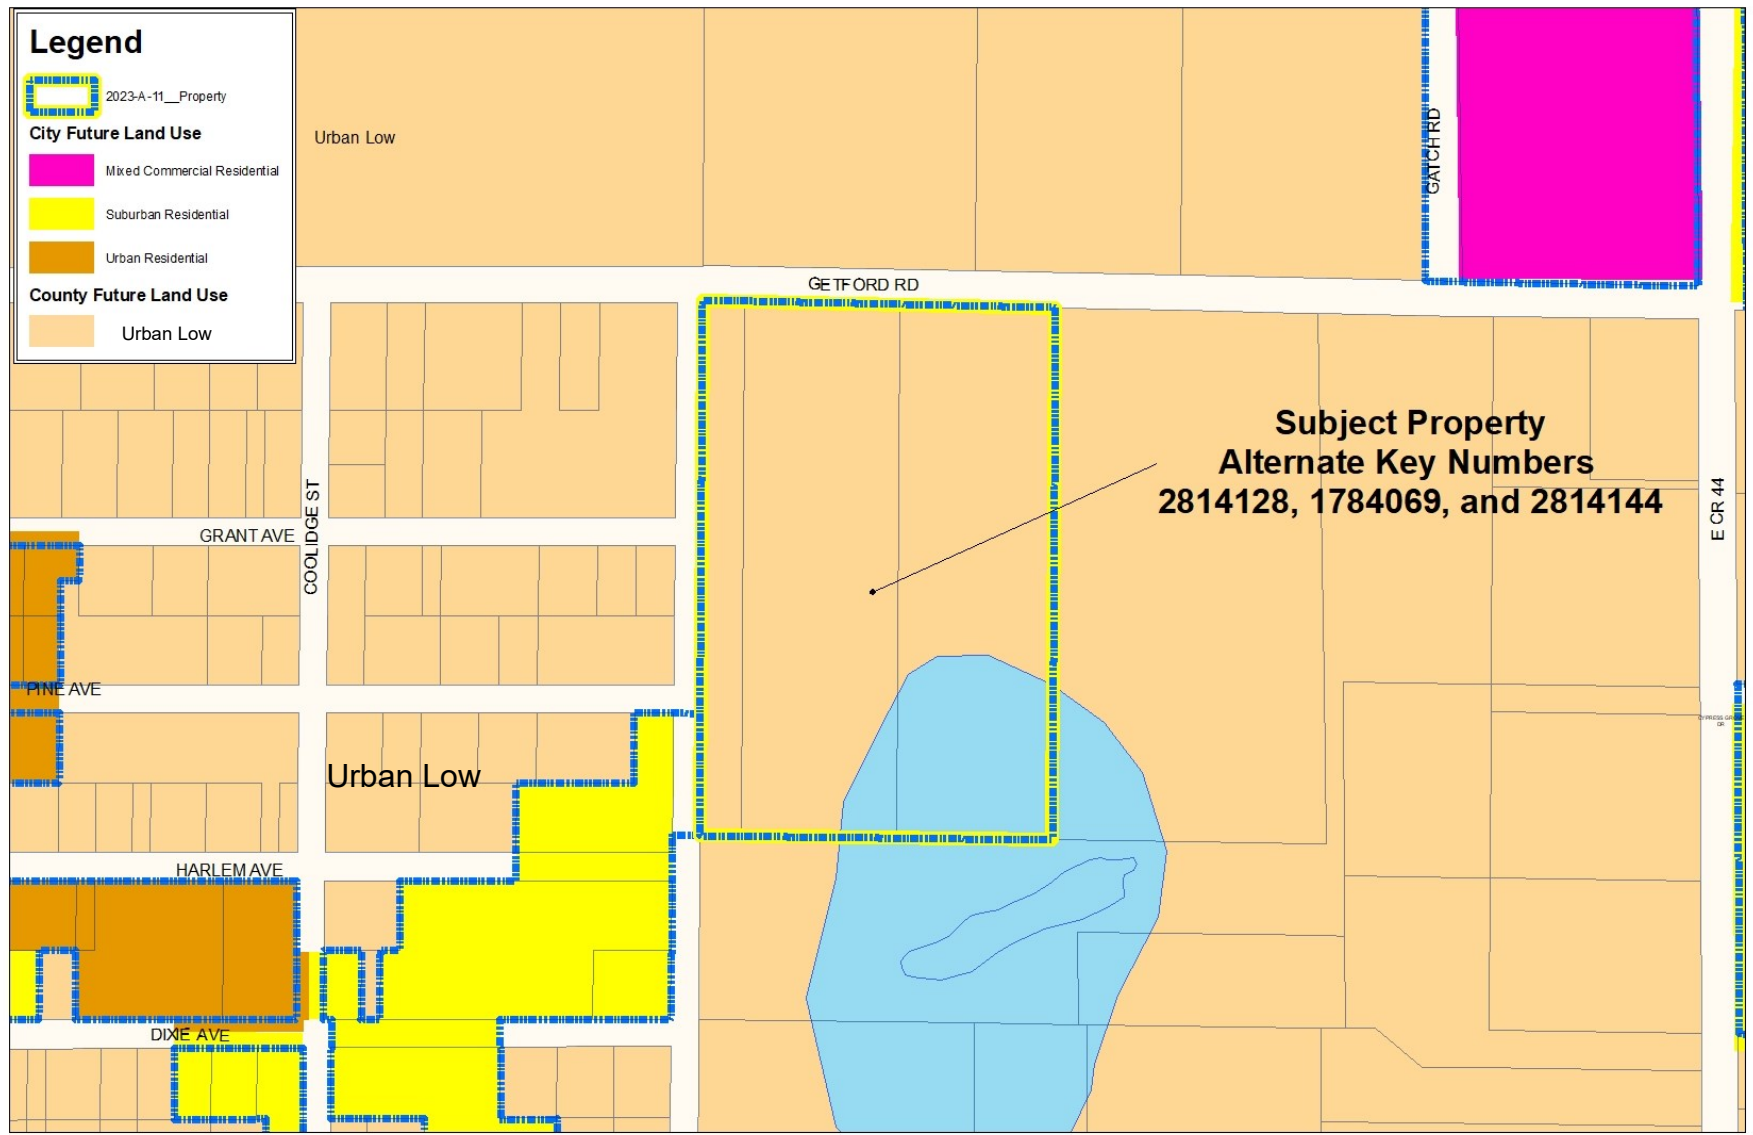

Subject Properties

Lake RC, Thomas Zahn
Aerial Location

Legend

 2023-A-11_Property

Lake RC, Thomas Zahn
Location

Legend

-  2023-A-11_Property
- City Future Land Use**
 -  Mixed Commercial Residential
 -  Suburban Residential
 -  Urban Residential
- County Future Land Use**
 -  Urban Low

Lake RC, Thomas Zahn
Future Land Use (Current)

Legend

-  2023-A-11__Property
- City Future Land Use**
 -  Mixed Commercial Residential
 -  Suburban Residential
 -  Urban Residential
- County Future Land Use**
 -  Urban Low

Subject Property
Alternate Key Numbers
2814128, 1784069, and 2814144

Lake RC, Thomas Zahn
Future Land Use (Proposed)

Legend

-  2023-A-11_Property
- City Design District**
 -  Suburban Corridor
 -  Suburban Neighborhood
- County Future Land Use**
 -  Urban Low

Lake RC, Thomas Zahn
Design District (Before)

Legend

- 2023-A-11_Property
- City Design District**
 - Suburban Corridor
 - Suburban Neighborhood
- County Future Land Use**
 - Urban Low

Lake RC, Thomas Zahn
Design District (After)