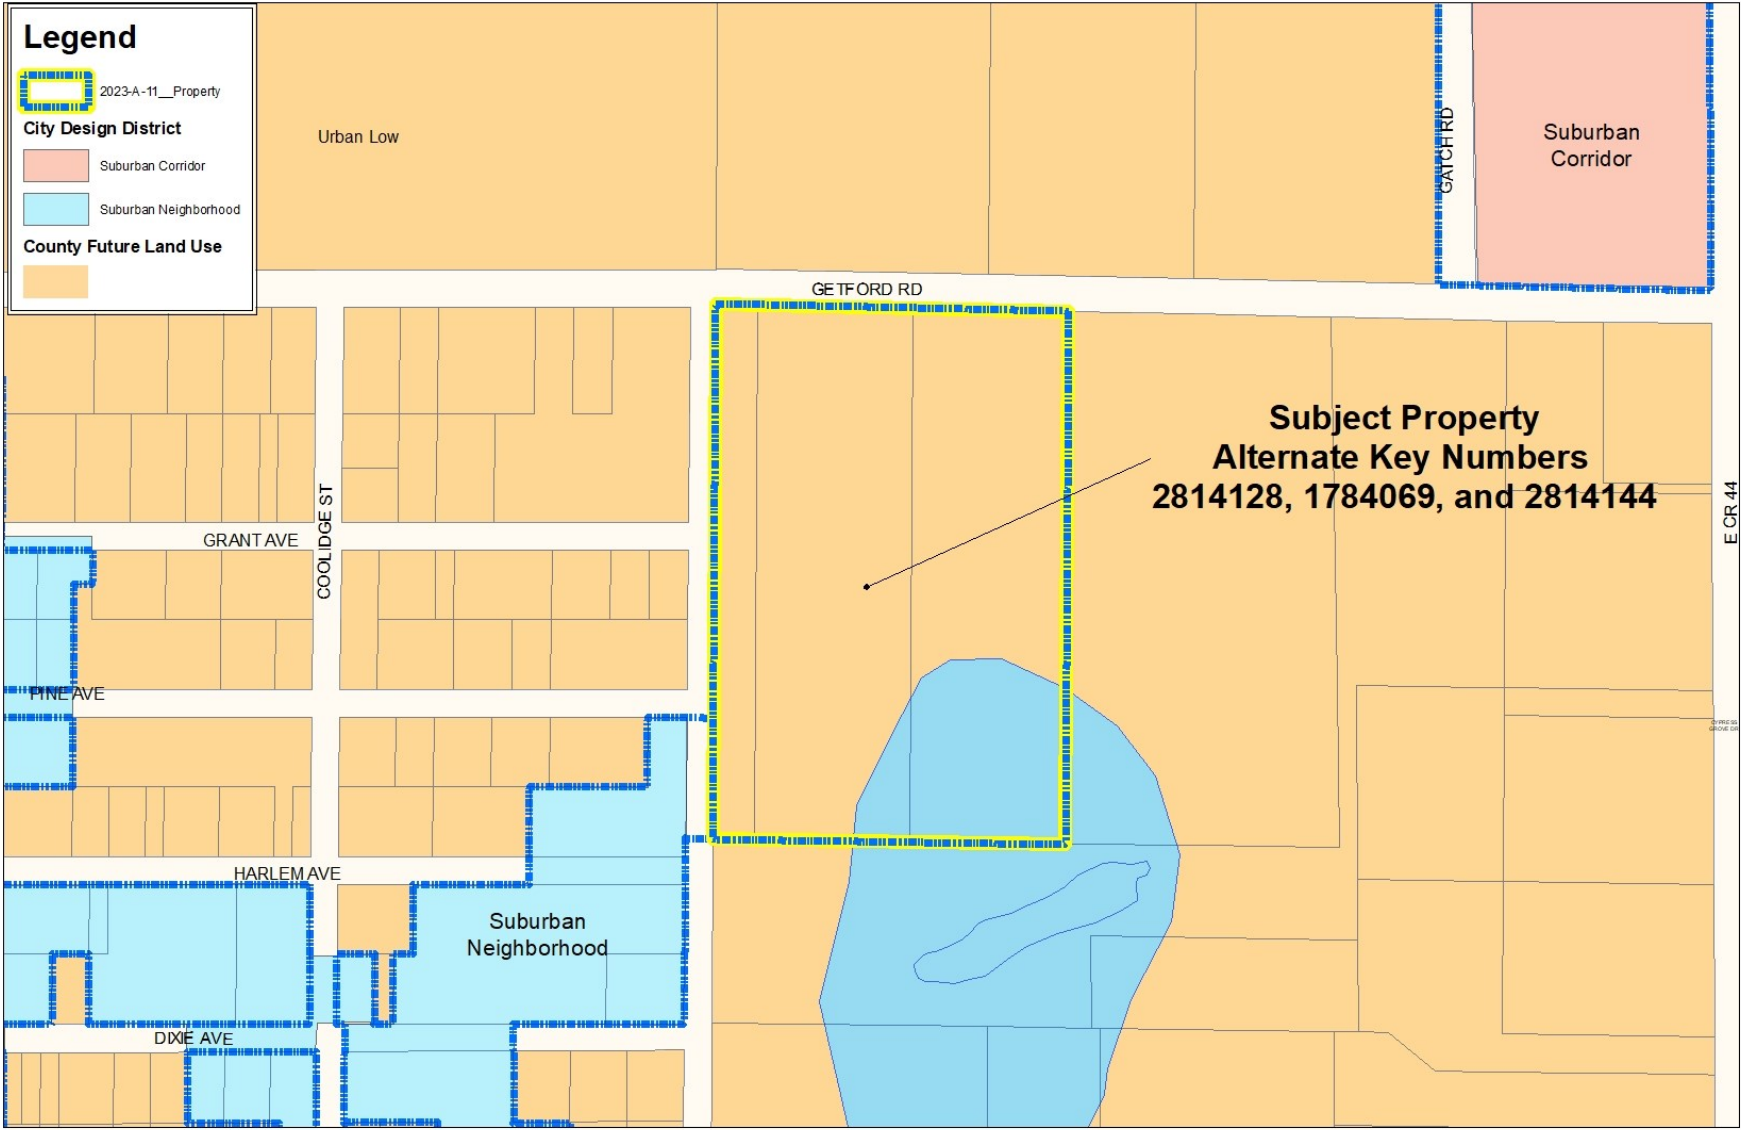

Subject Properties

Lake RC, Thomas Zahn
Aerial Location

Legend

 2023-A-11_Property

Lake RC, Thomas Zahn
Location

Legend

-  2023-A-11_Property
- City Future Land Use**
 -  Mixed Commercial Residential
 -  Suburban Residential
 -  Urban Residential
- County Future Land Use**
 -  Urban Low

Subject Property
Alternate Key Numbers
2814128, 1784069, and 2814144

Lake RC, Thomas Zahn
Future Land Use (Proposed)

Legend

-  2023-A-11_Property
- City Design District**
 -  Suburban Corridor
 -  Suburban Neighborhood
- County Future Land Use**
 -  Urban Low

Lake RC, Thomas Zahn
Design District (Before)

Legend

- 2023-A-11_Property
- City Design District**
 - Suburban Corridor
 - Suburban Neighborhood
- County Future Land Use**
 - Urban Low

Lake RC, Thomas Zahn
Design District (After)