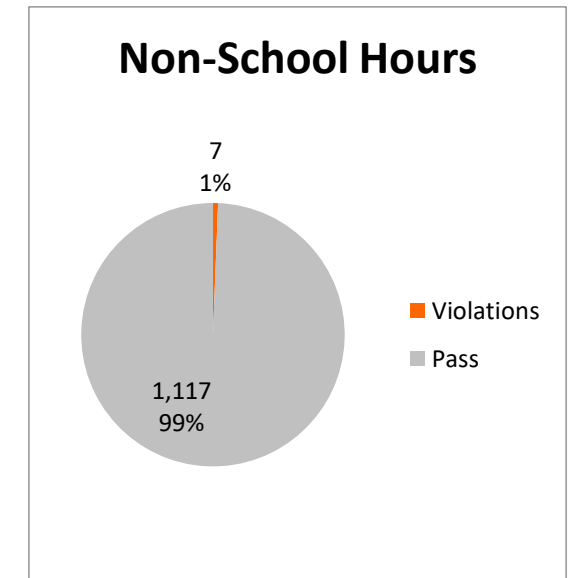

EUSTIS HS

9/6/2023	All Hours	School Hours	Non-School Hours
Vehicle Count	1,535	411	1,124
Violations	48	41	7
Pass	1,487	370	1,117
Average Speed	22.2	20.3	22.9
Median Speed	22.4	20.9	22.8
85th Percentile Speed	26.5	25.0	27.1