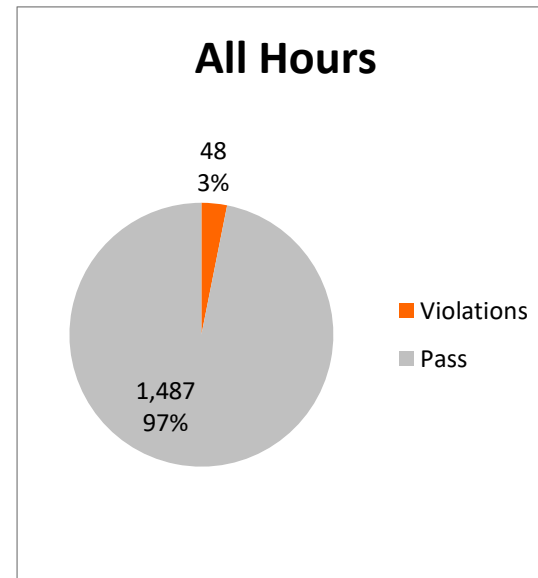

EUSTIS HS

9/6/2023	All Hours	School Hours	Non-School Hours
Vehicle Count	1,535	411	1,124
Violations	48	41	7
Pass	1,487	370	1,117
Average Speed	22.2	20.3	22.9
Median Speed	22.4	20.9	22.8
85th Percentile Speed	26.5	25.0	27.1

9/7/2023	All Hours	School Hours	Non-School Hours
Vehicle Count	1,608	492	1,116
Violations	36	30	6
Pass	1,572	462	1,110
Average Speed	21.6	19.2	22.7
Median Speed	21.8	19.6	22.7
85th Percentile Speed	26.4	23.8	27.1