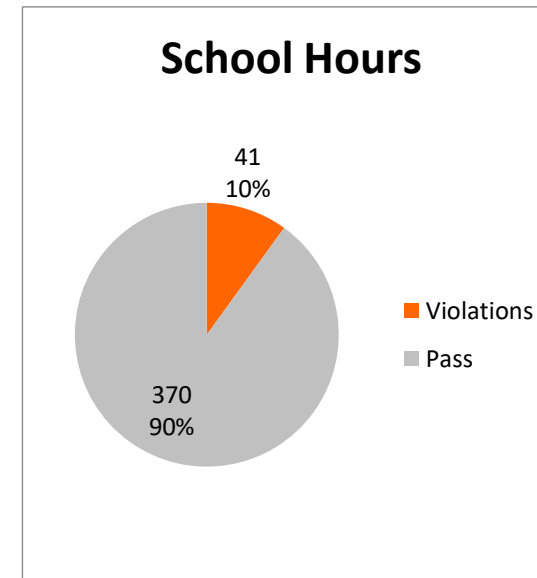

EUSTIS HS

9/6/2023	All Hours	School Hours	Non-School Hours
Vehicle Count	1,535	411	1,124
Violations	48	41	7
Pass	1,487	370	1,117
Average Speed	22.2	20.3	22.9
Median Speed	22.4	20.9	22.8
85th Percentile Speed	26.5	25.0	27.1