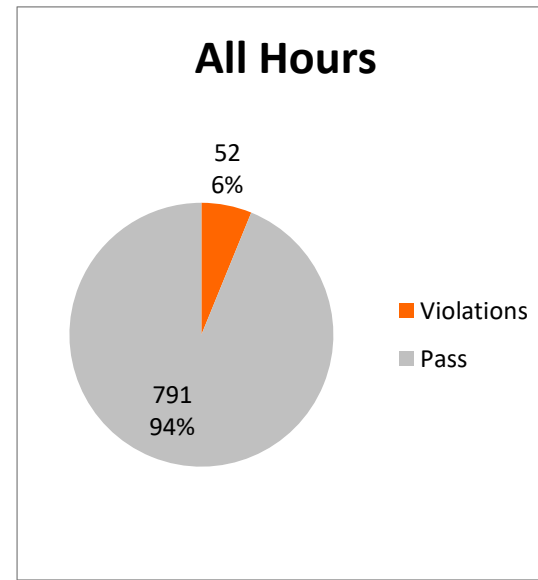

EUSTIS HS EB

11/7/2023	All Hours	School Hours	Non-School Hours
Vehicle Count	843	419	424
Violations	52	42	10
Pass	791	377	414
Average Speed	23.8	23.5	24.0
Median Speed	23.9	23.1	24.5
85th Percentile Speed	30.0	30.0	30.0

11/8/2023	All Hours	School Hours	Non-School Hours
Vehicle Count	796	387	409
Violations	54	33	21
Pass	742	354	388
Average Speed	23.5	22.6	24.4
Median Speed	23.8	22.4	25.2
85th Percentile Speed	30.5	29.1	31.3