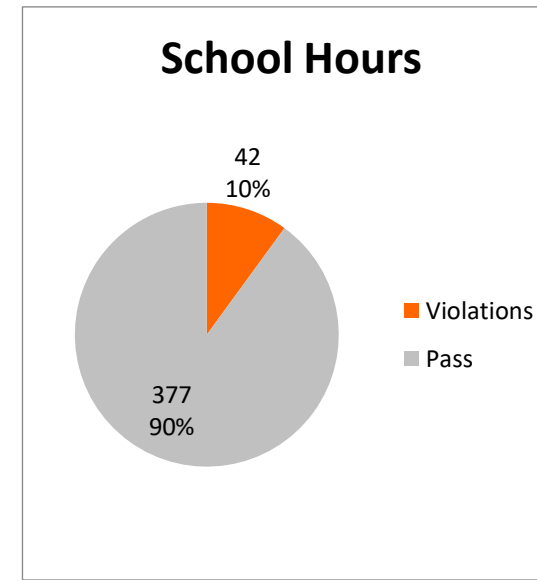

EUSTIS HS EB

11/7/2023	All Hours	School Hours	Non-School Hours
Vehicle Count	843	419	424
Violations	52	42	10
Pass	791	377	414
Average Speed	23.8	23.5	24.0
Median Speed	23.9	23.1	24.5
85th Percentile Speed	30.0	30.0	30.0

11/8/2023	All Hours	School Hours	Non-School Hours
Vehicle Count	796	387	409
Violations	54	33	21
Pass	742	354	388
Average Speed	23.5	22.6	24.4
Median Speed	23.8	22.4	25.2
85th Percentile Speed	30.5	29.1	31.3