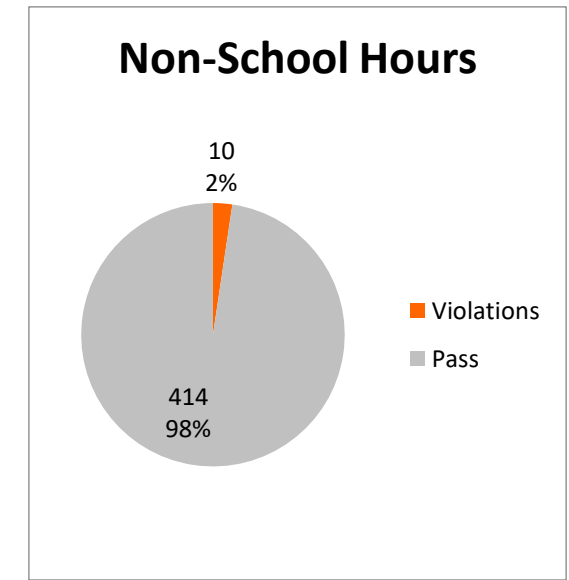

EUSTIS HS EB

11/7/2023	All Hours	School Hours	Non-School Hours
Vehicle Count	843	419	424
Violations	52	42	10
Pass	791	377	414
Average Speed	23.8	23.5	24.0
Median Speed	23.9	23.1	24.5
85th Percentile Speed	30.0	30.0	30.0