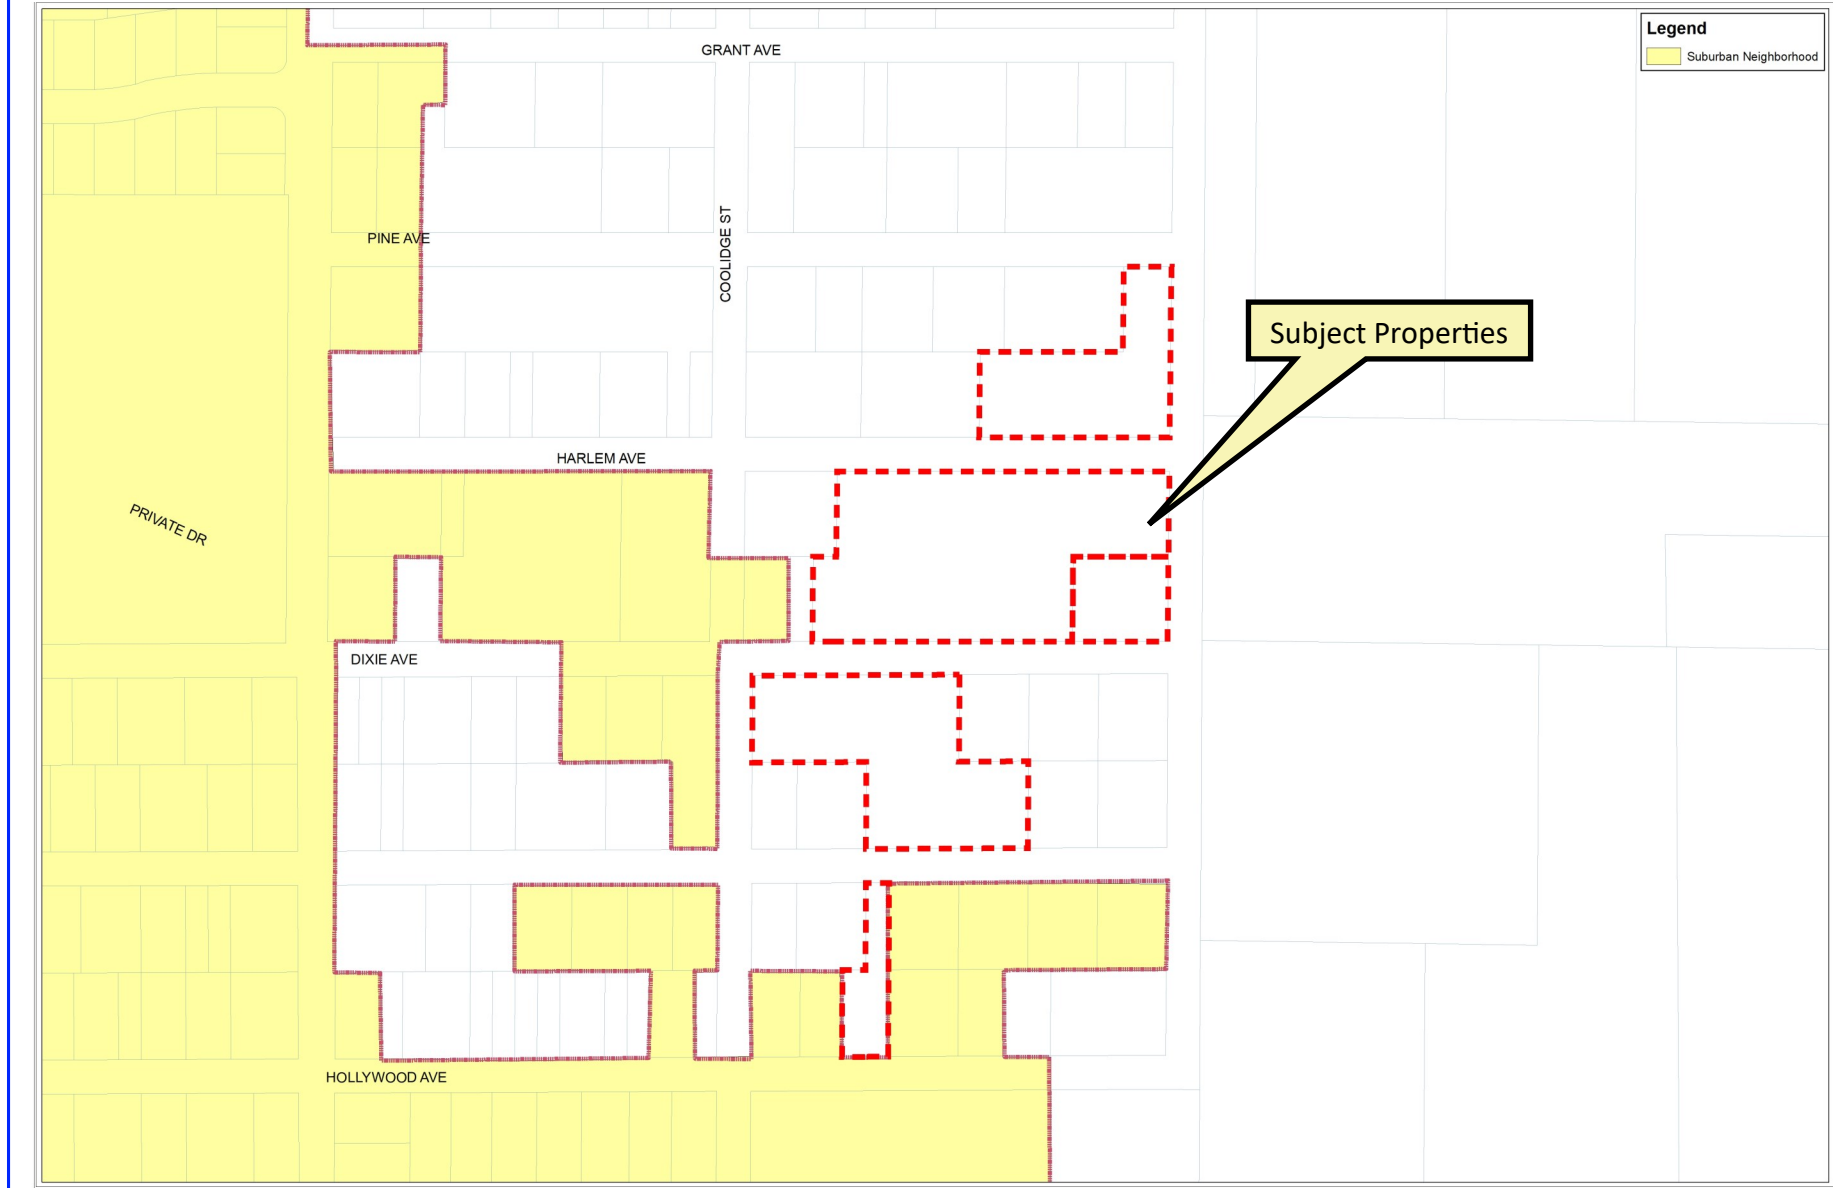

Lake County Future Land Use

- Urban Low

Subject Properties

First Assembly of God of Eustis, Inc.
Future Land Use (Proposed)

First Assembly of God of Eustis, Inc.
 Design District (Before)

First Assembly of God of Eustis, Inc.
 Design District (After)

First Assembly of God of Eustis, Inc.

Wetland / Flood Zone Map

First Assembly of God of Eustis, Inc.

Legend

- Reclaimed_Service
- Potable_Water
- Sanitary_Sewer
- Waterbody

Utility Availability Map

First Assembly of God of Eustis, Inc.
Water