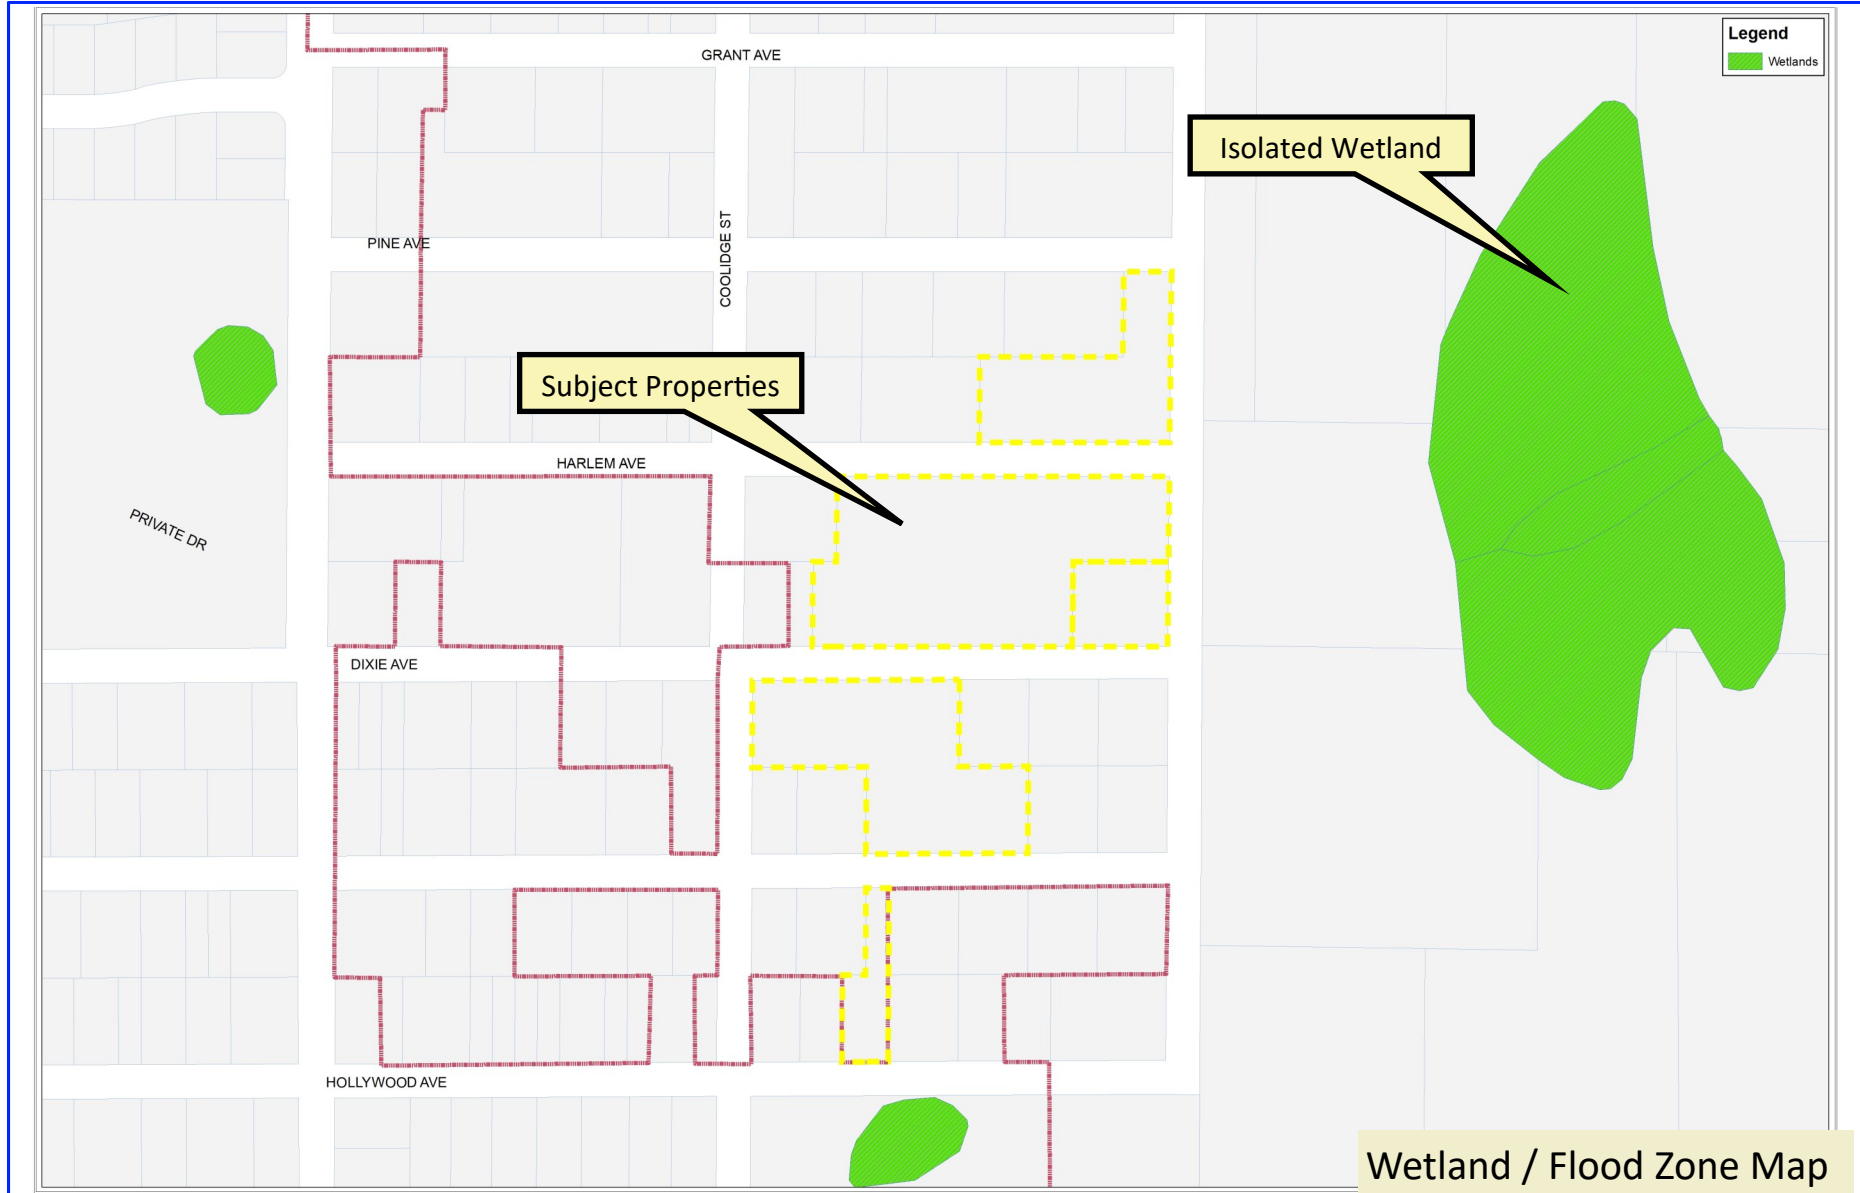

Lake County Future Land Use

- Urban Low

Subject Properties

First Assembly of God of Eustis, Inc.
Future Land Use (Proposed)

First Assembly of God of Eustis, Inc.
 Design District (Before)

First Assembly of God of Eustis, Inc.
 Design District (After)

First Assembly of God of Eustis, Inc.

Wetland / Flood Zone Map

First Assembly of God of Eustis, Inc.

Legend

- Reclaimed_Service
- Potable_Water
- Sanitary_Sewer
- Waterbody

Utility Availability Map

First Assembly of God of Eustis, Inc.
Water