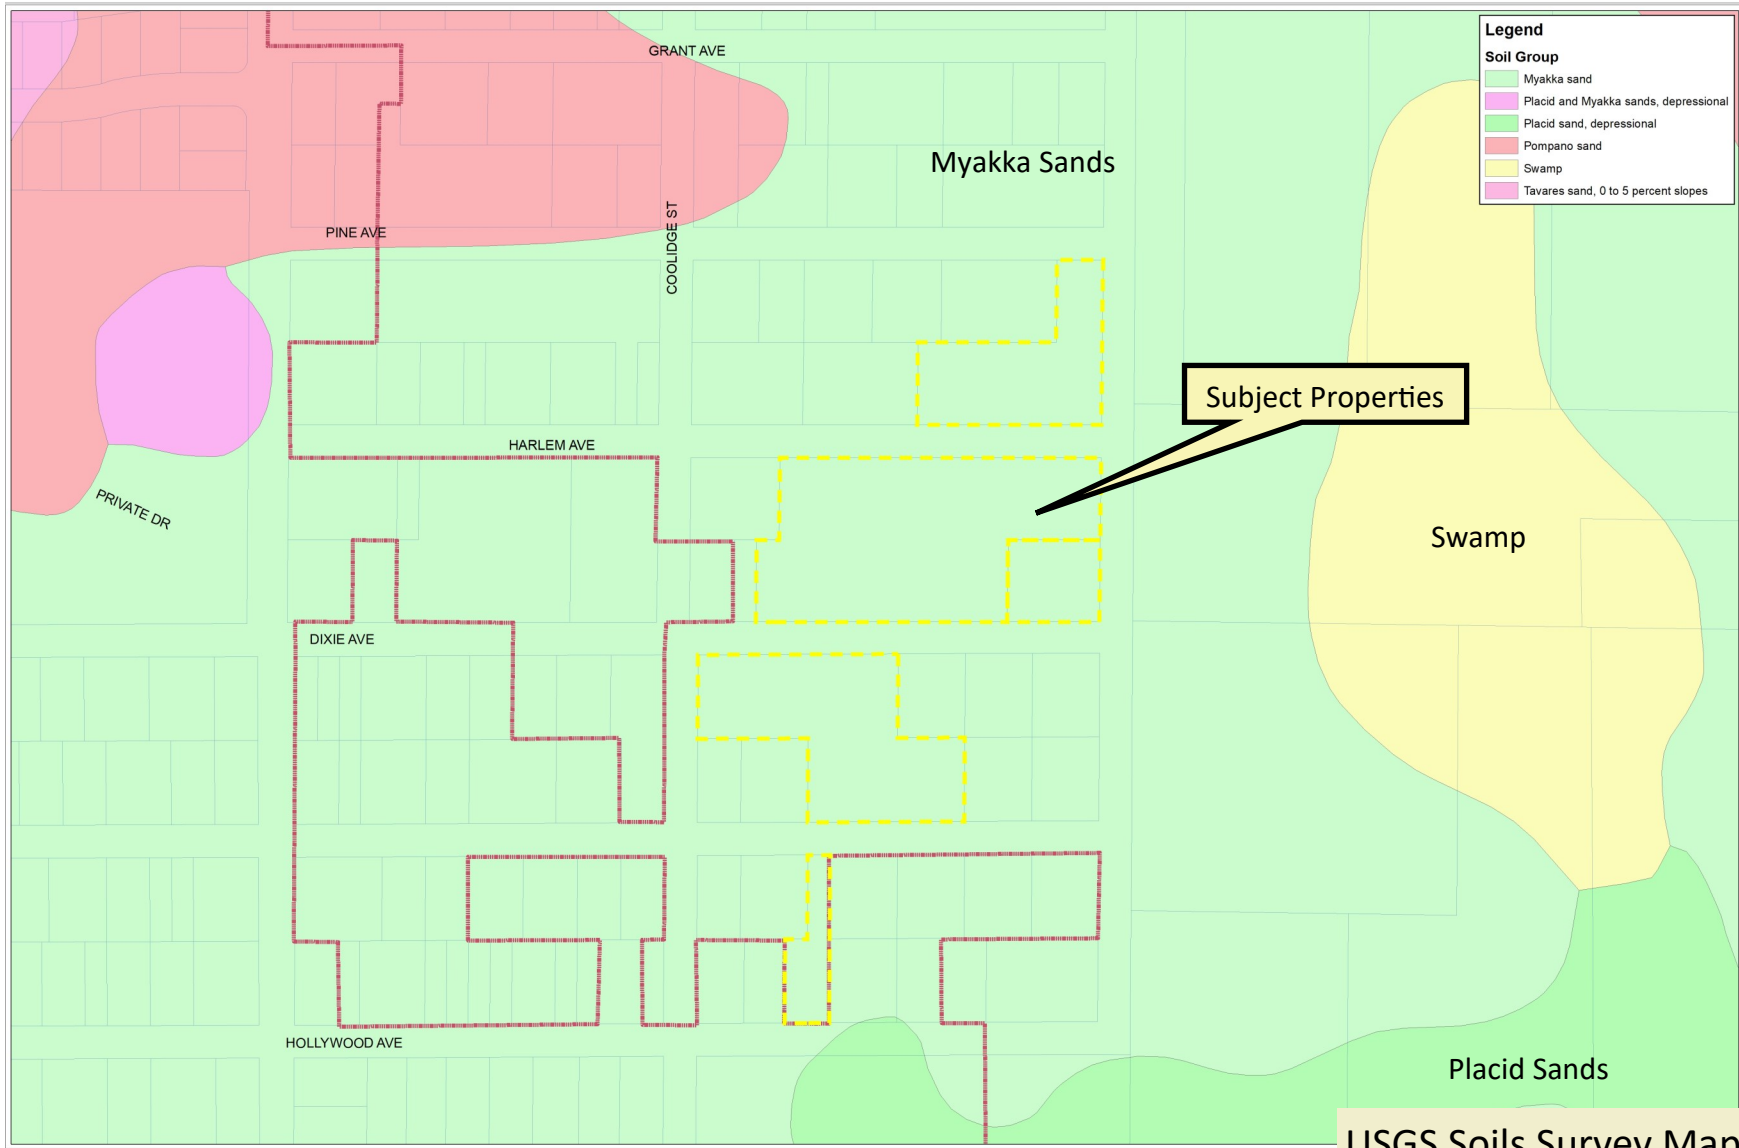

First Assembly of God of Eustis, Inc.
USGS Soils Survey Map