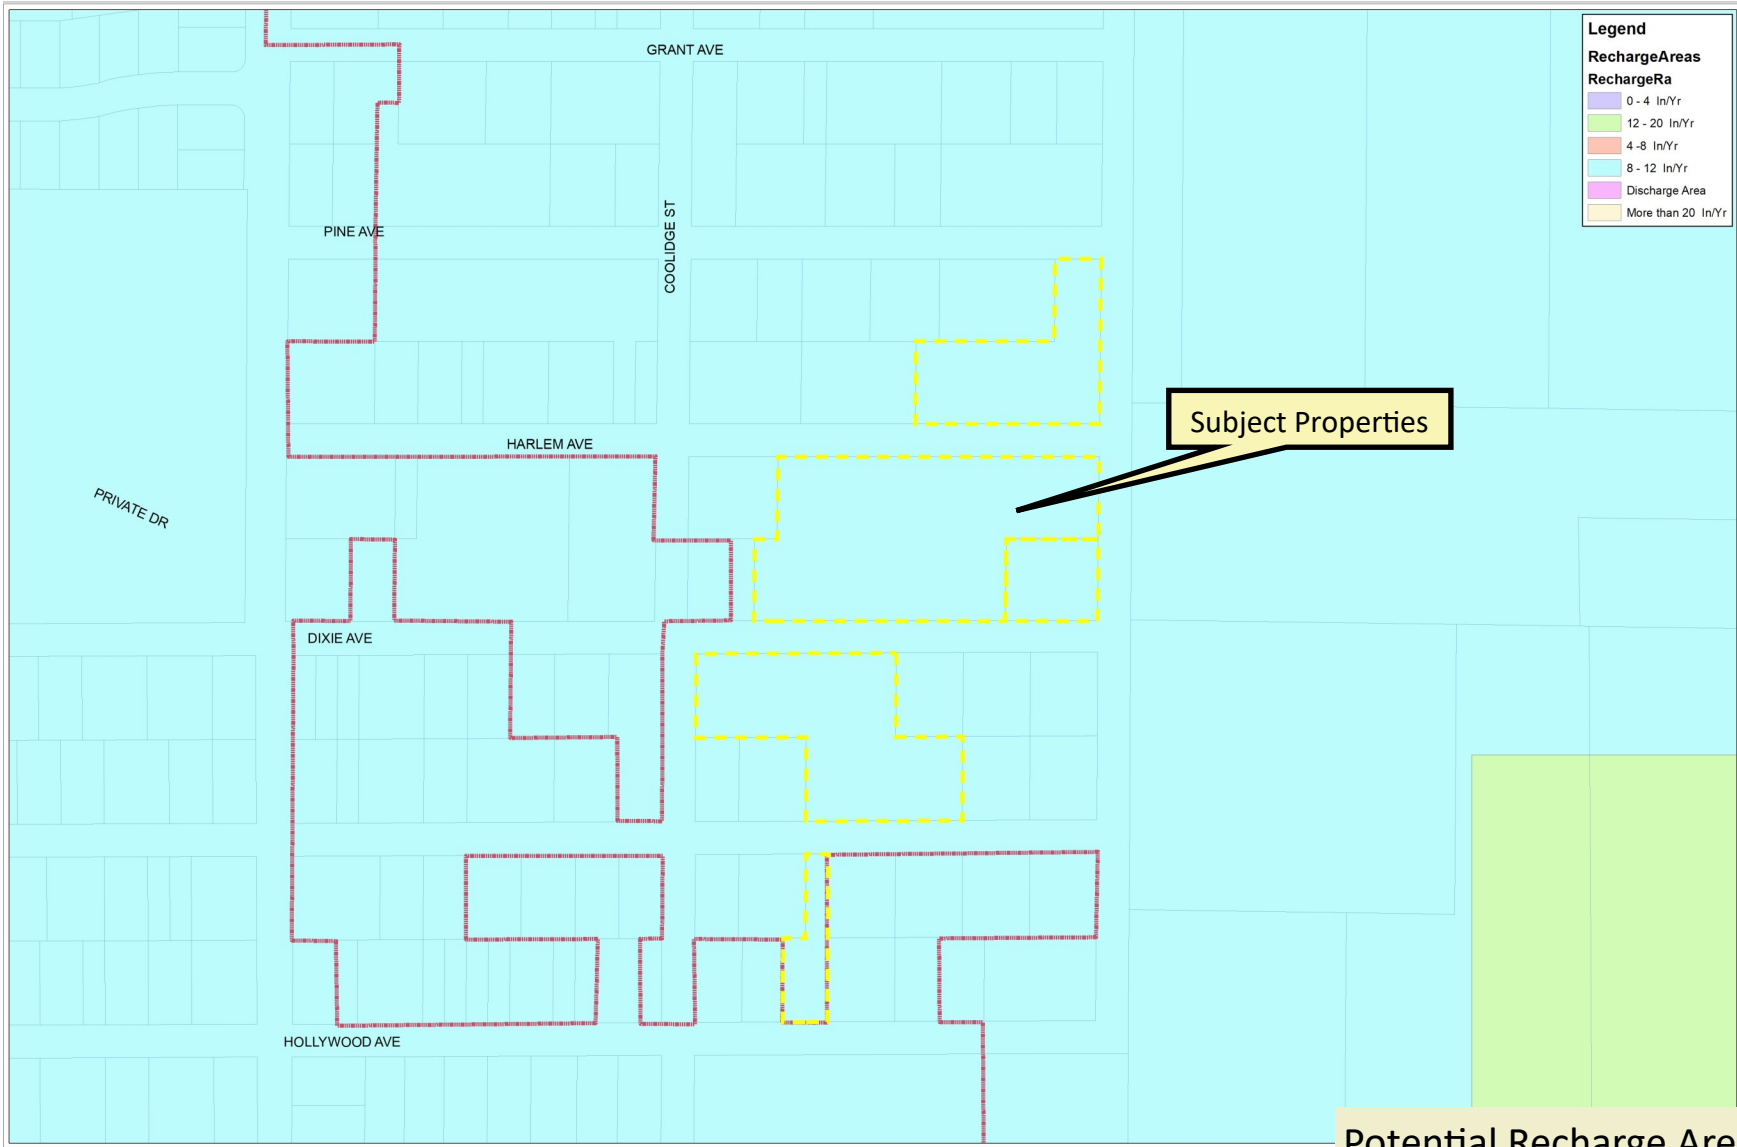

First Assembly of God of Eustis, Inc.
Potential Recharge