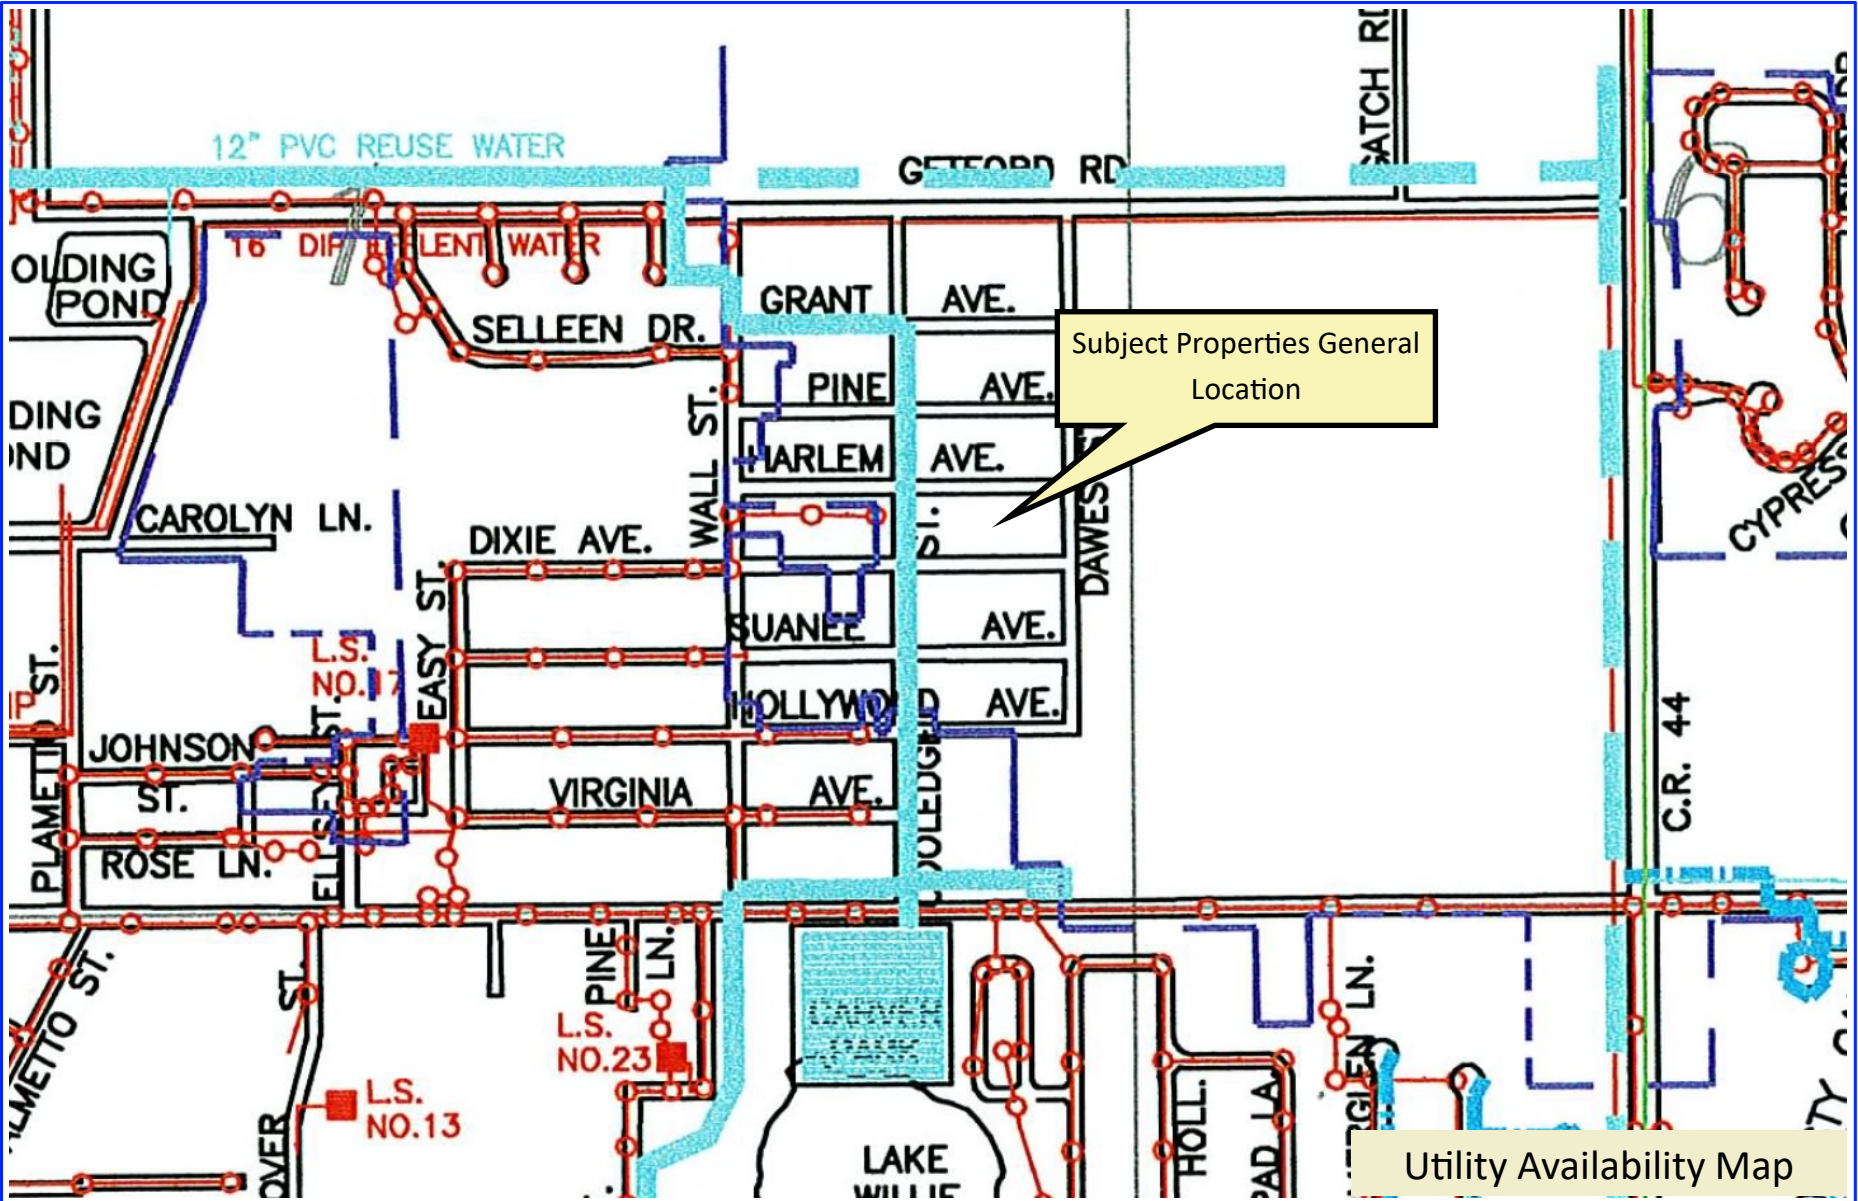

First Assembly of God of Eustis, Inc.

Wetland / Flood Zone Map

First Assembly of God of Eustis, Inc.

Legend

- Reclaimed_Service
- Potable_Water
- Sanitary_Sewer
- Waterbody

Utility Availability Map

First Assembly of God of Eustis, Inc.
Water