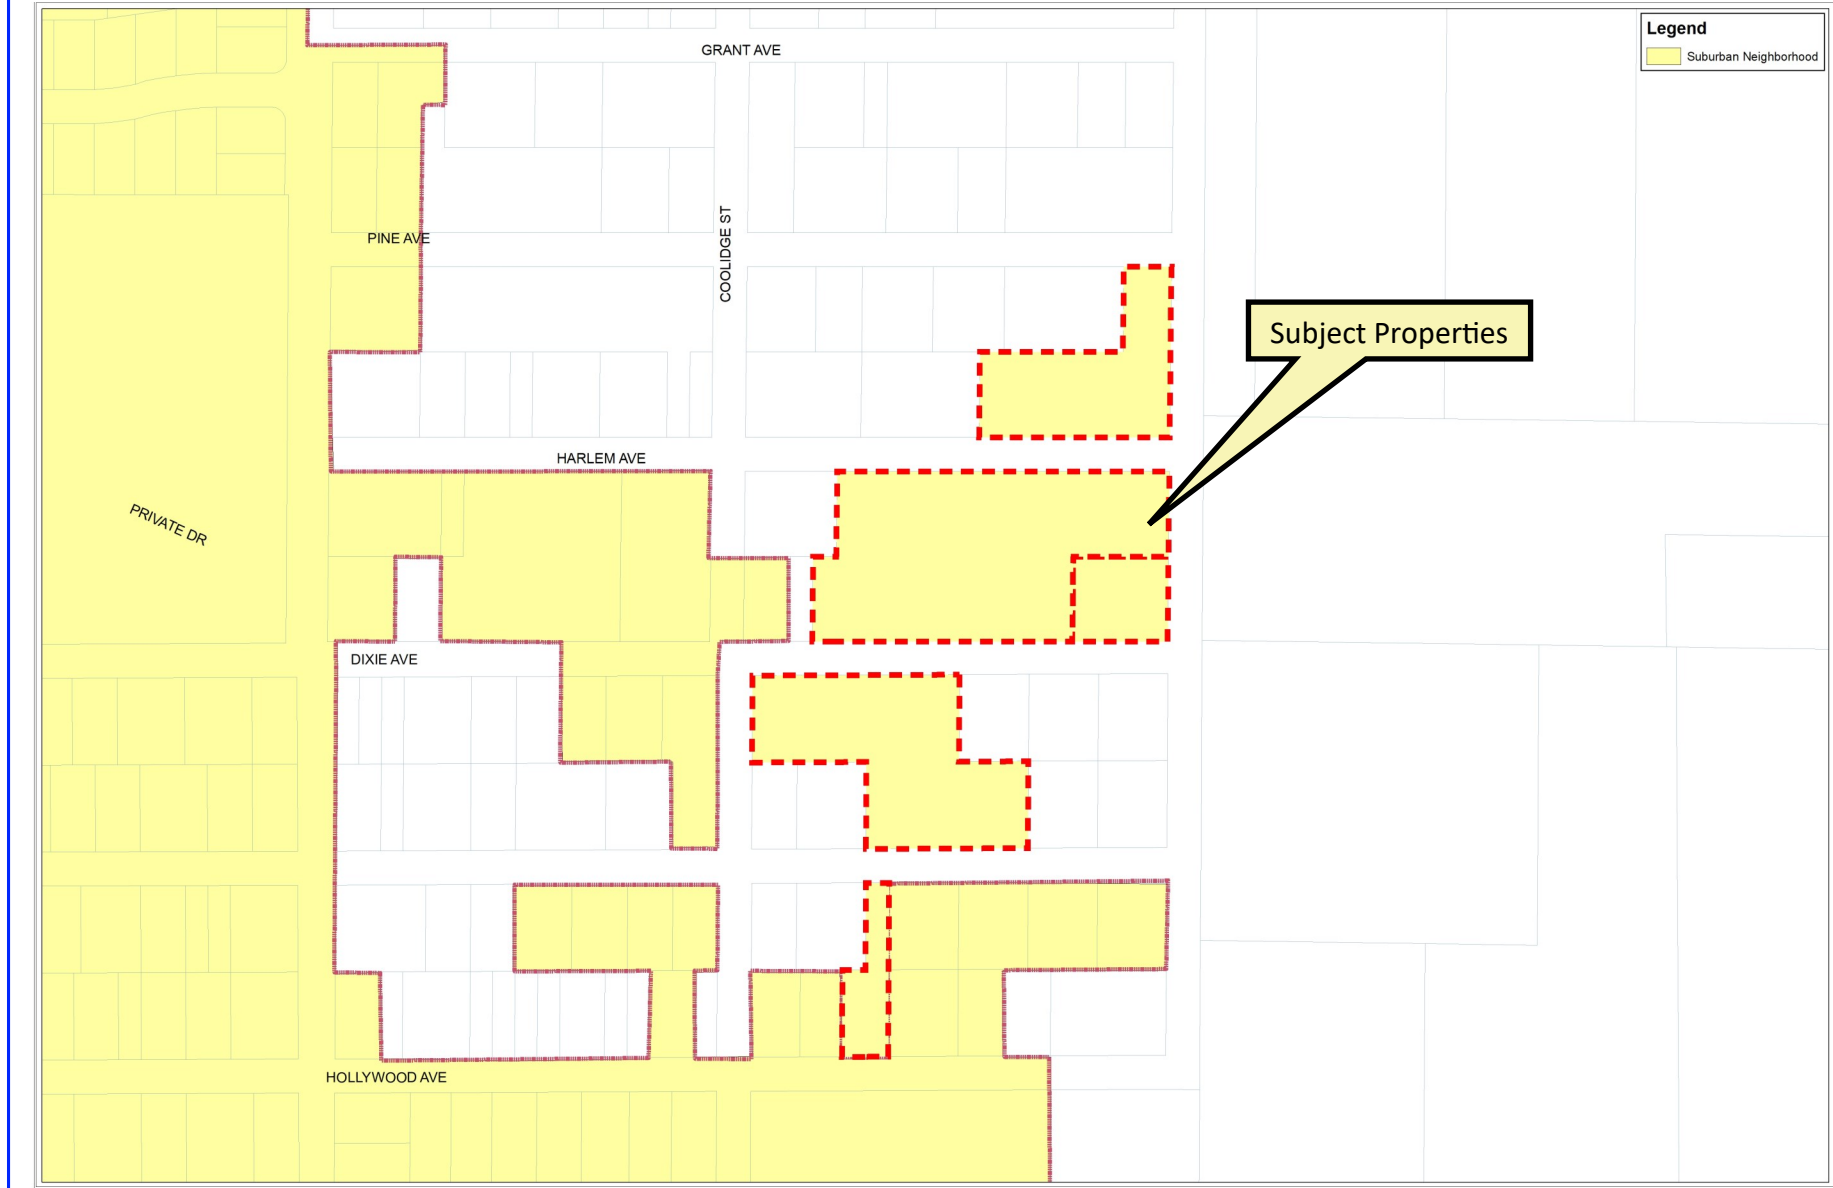

Lake County Future Land Use

- Urban Low

Subject Properties

First Assembly of God of Eustis, Inc.
Future Land Use (Proposed)

First Assembly of God of Eustis, Inc.
 Design District (Before)

First Assembly of God of Eustis, Inc.
 Design District (After)

First Assembly of God of Eustis, Inc.

Wetland / Flood Zone Map

First Assembly of God of Eustis, Inc.

Legend

- Reclaimed_Service
- Potable_Water
- Sanitary_Sewer
- Waterbody

Utility Availability Map

First Assembly of God of Eustis, Inc.
Water