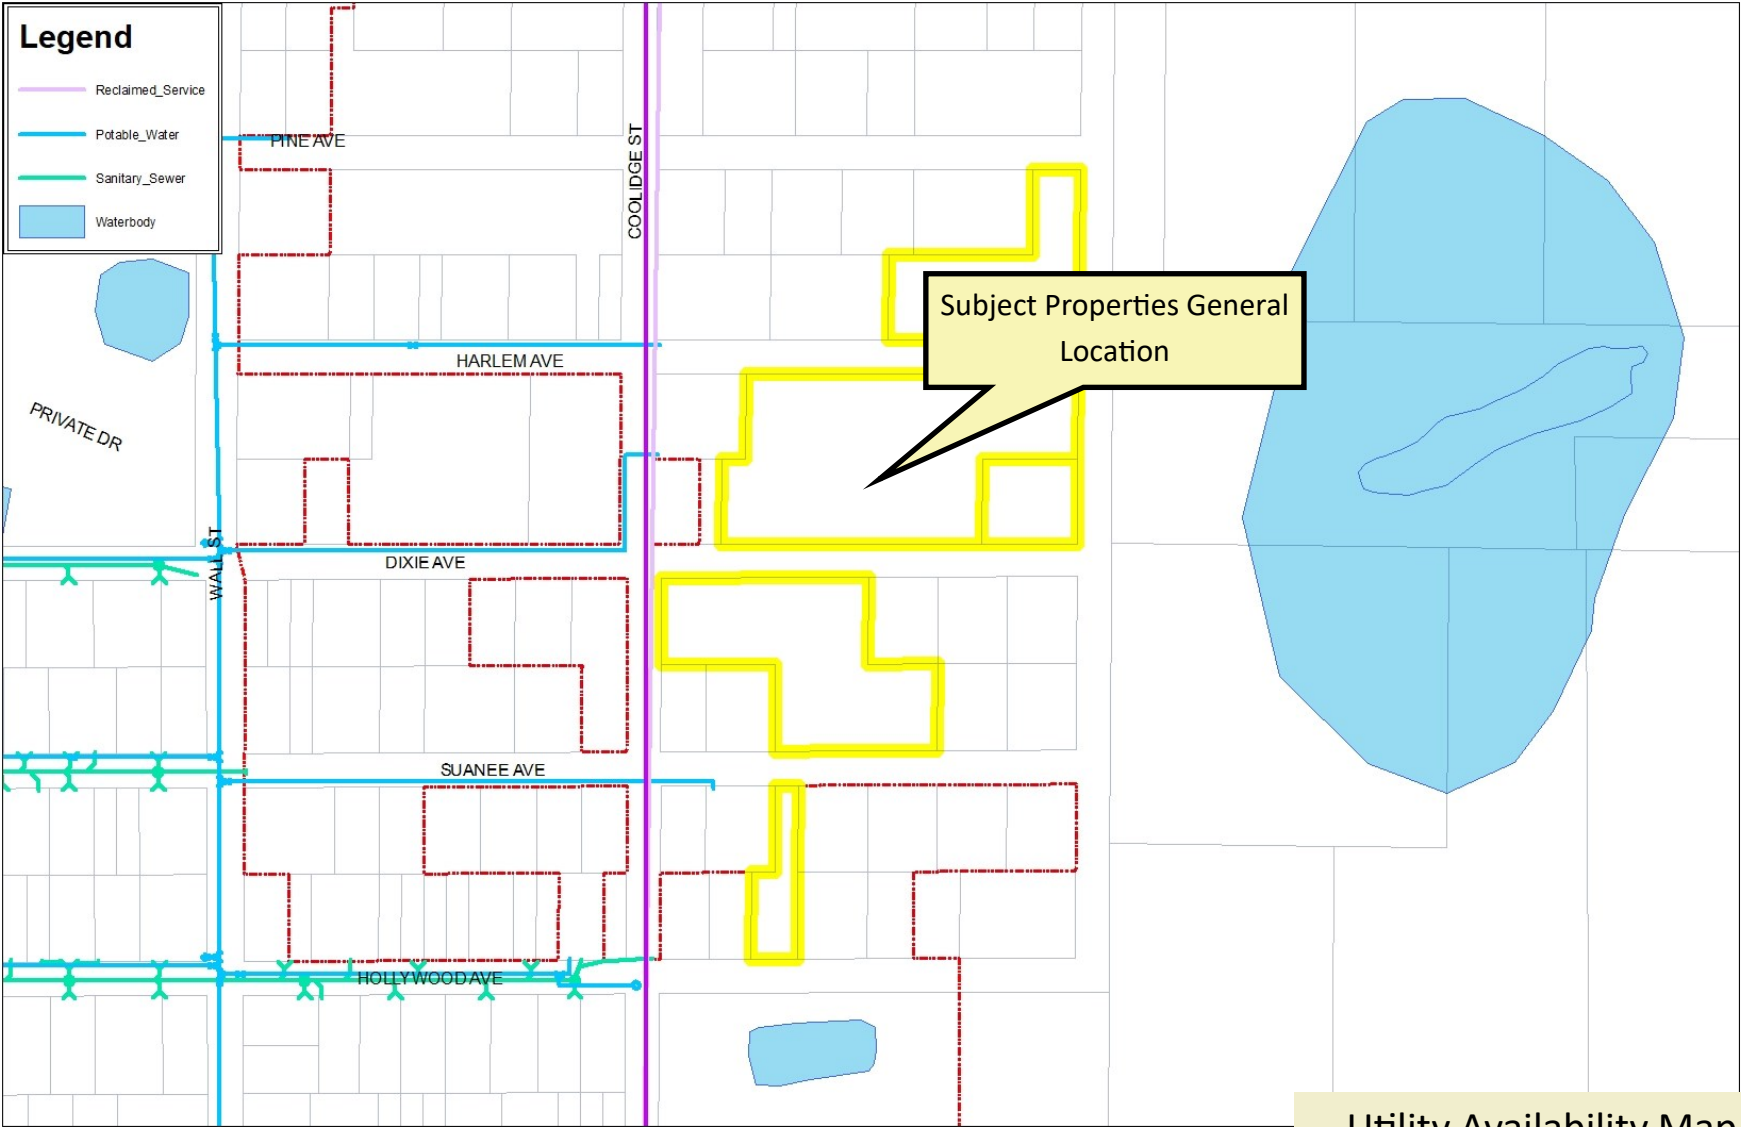

First Assembly of God of Eustis, Inc.

Wetland / Flood Zone Map

First Assembly of God of Eustis, Inc.

Legend

- Reclaimed_Service
- Potable_Water
- Sanitary_Sewer
- Waterbody

Utility Availability Map

First Assembly of God of Eustis, Inc.
Water