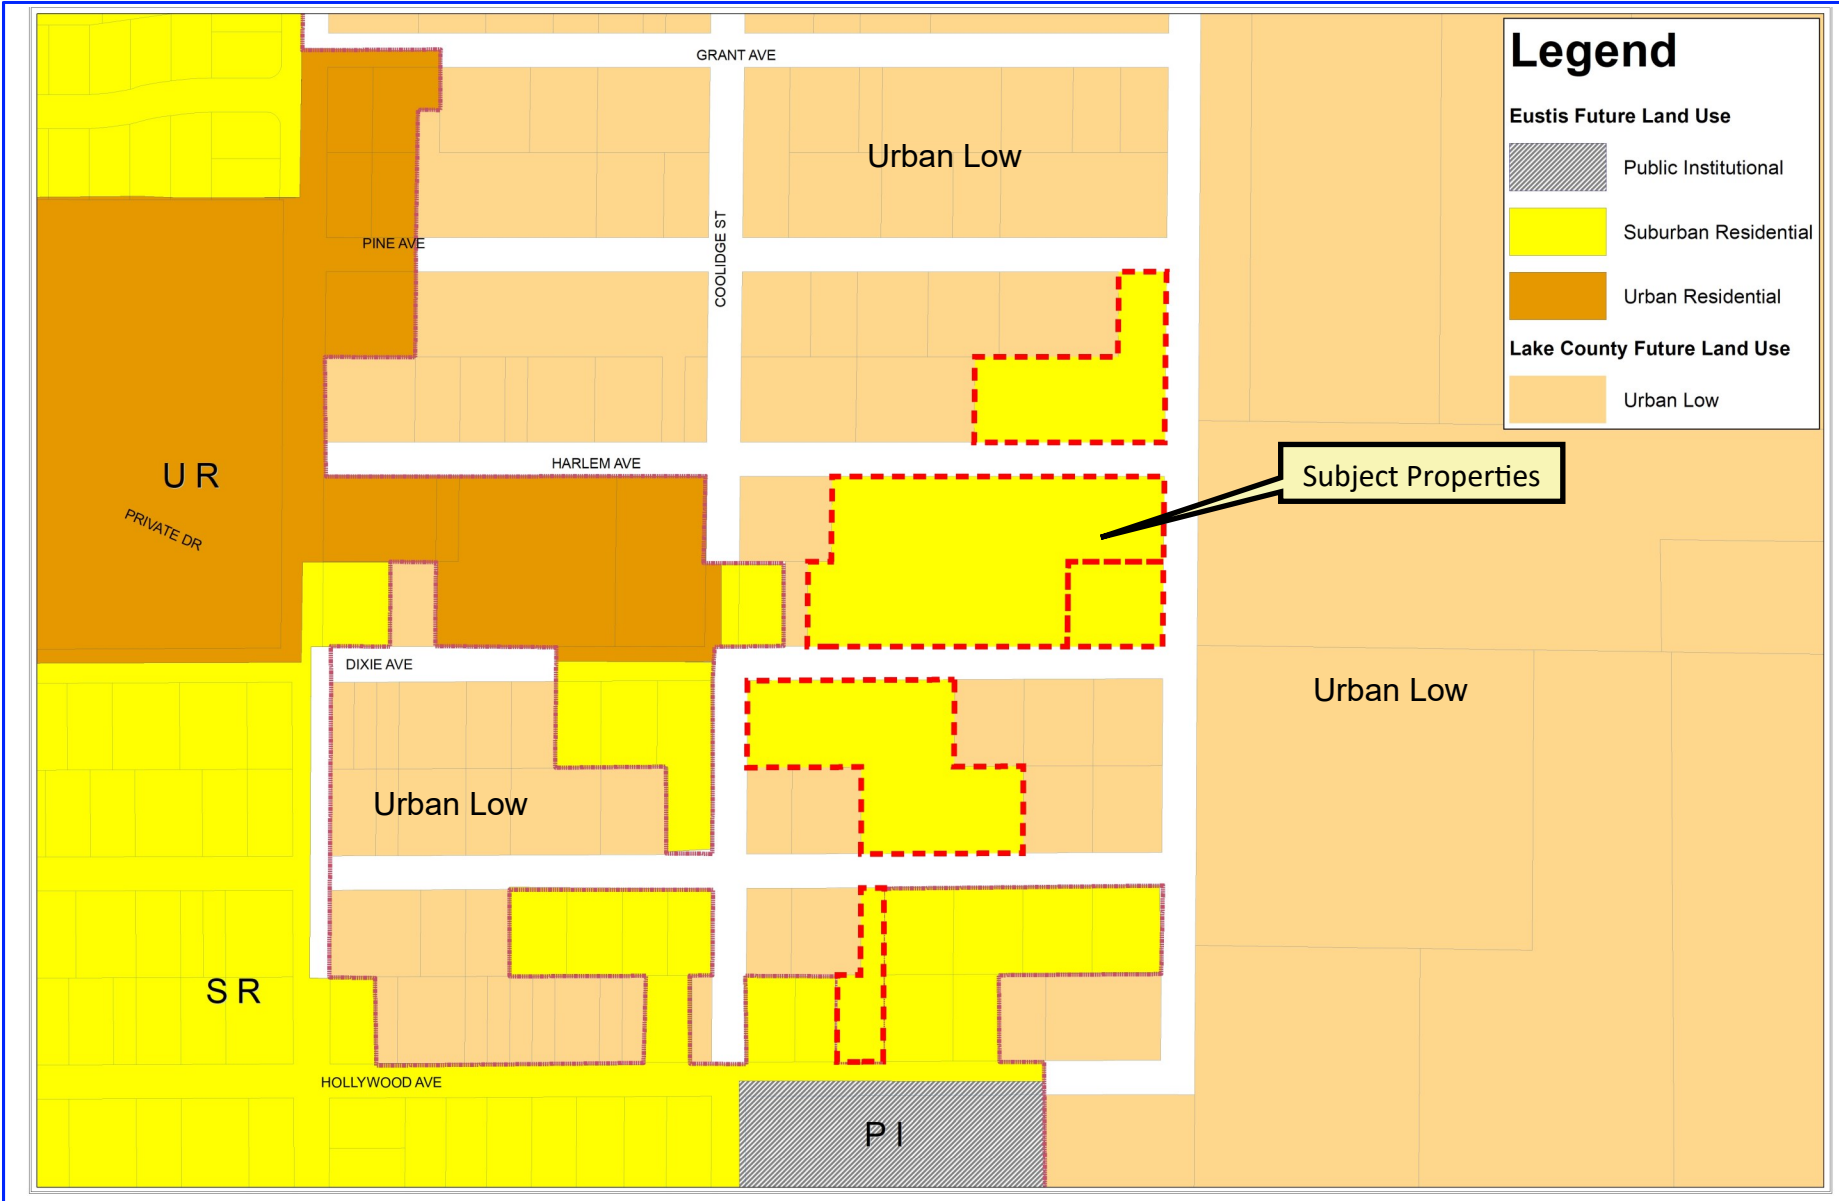

Lake County Future Land Use

- Urban Low

Subject Properties

First Assembly of God of Eustis, Inc.
Future Land Use (Current)

Legend

Eustis Future Land Use

- Public Institutional
- Suburban Residential
- Urban Residential

Lake County Future Land Use

- Urban Low

Subject Properties

First Assembly of God of Eustis, Inc.
Future Land Use (Proposed)

First Assembly of God of Eustis, Inc.
 Design District (Before)

First Assembly of God of Eustis, Inc.
 Design District (After)