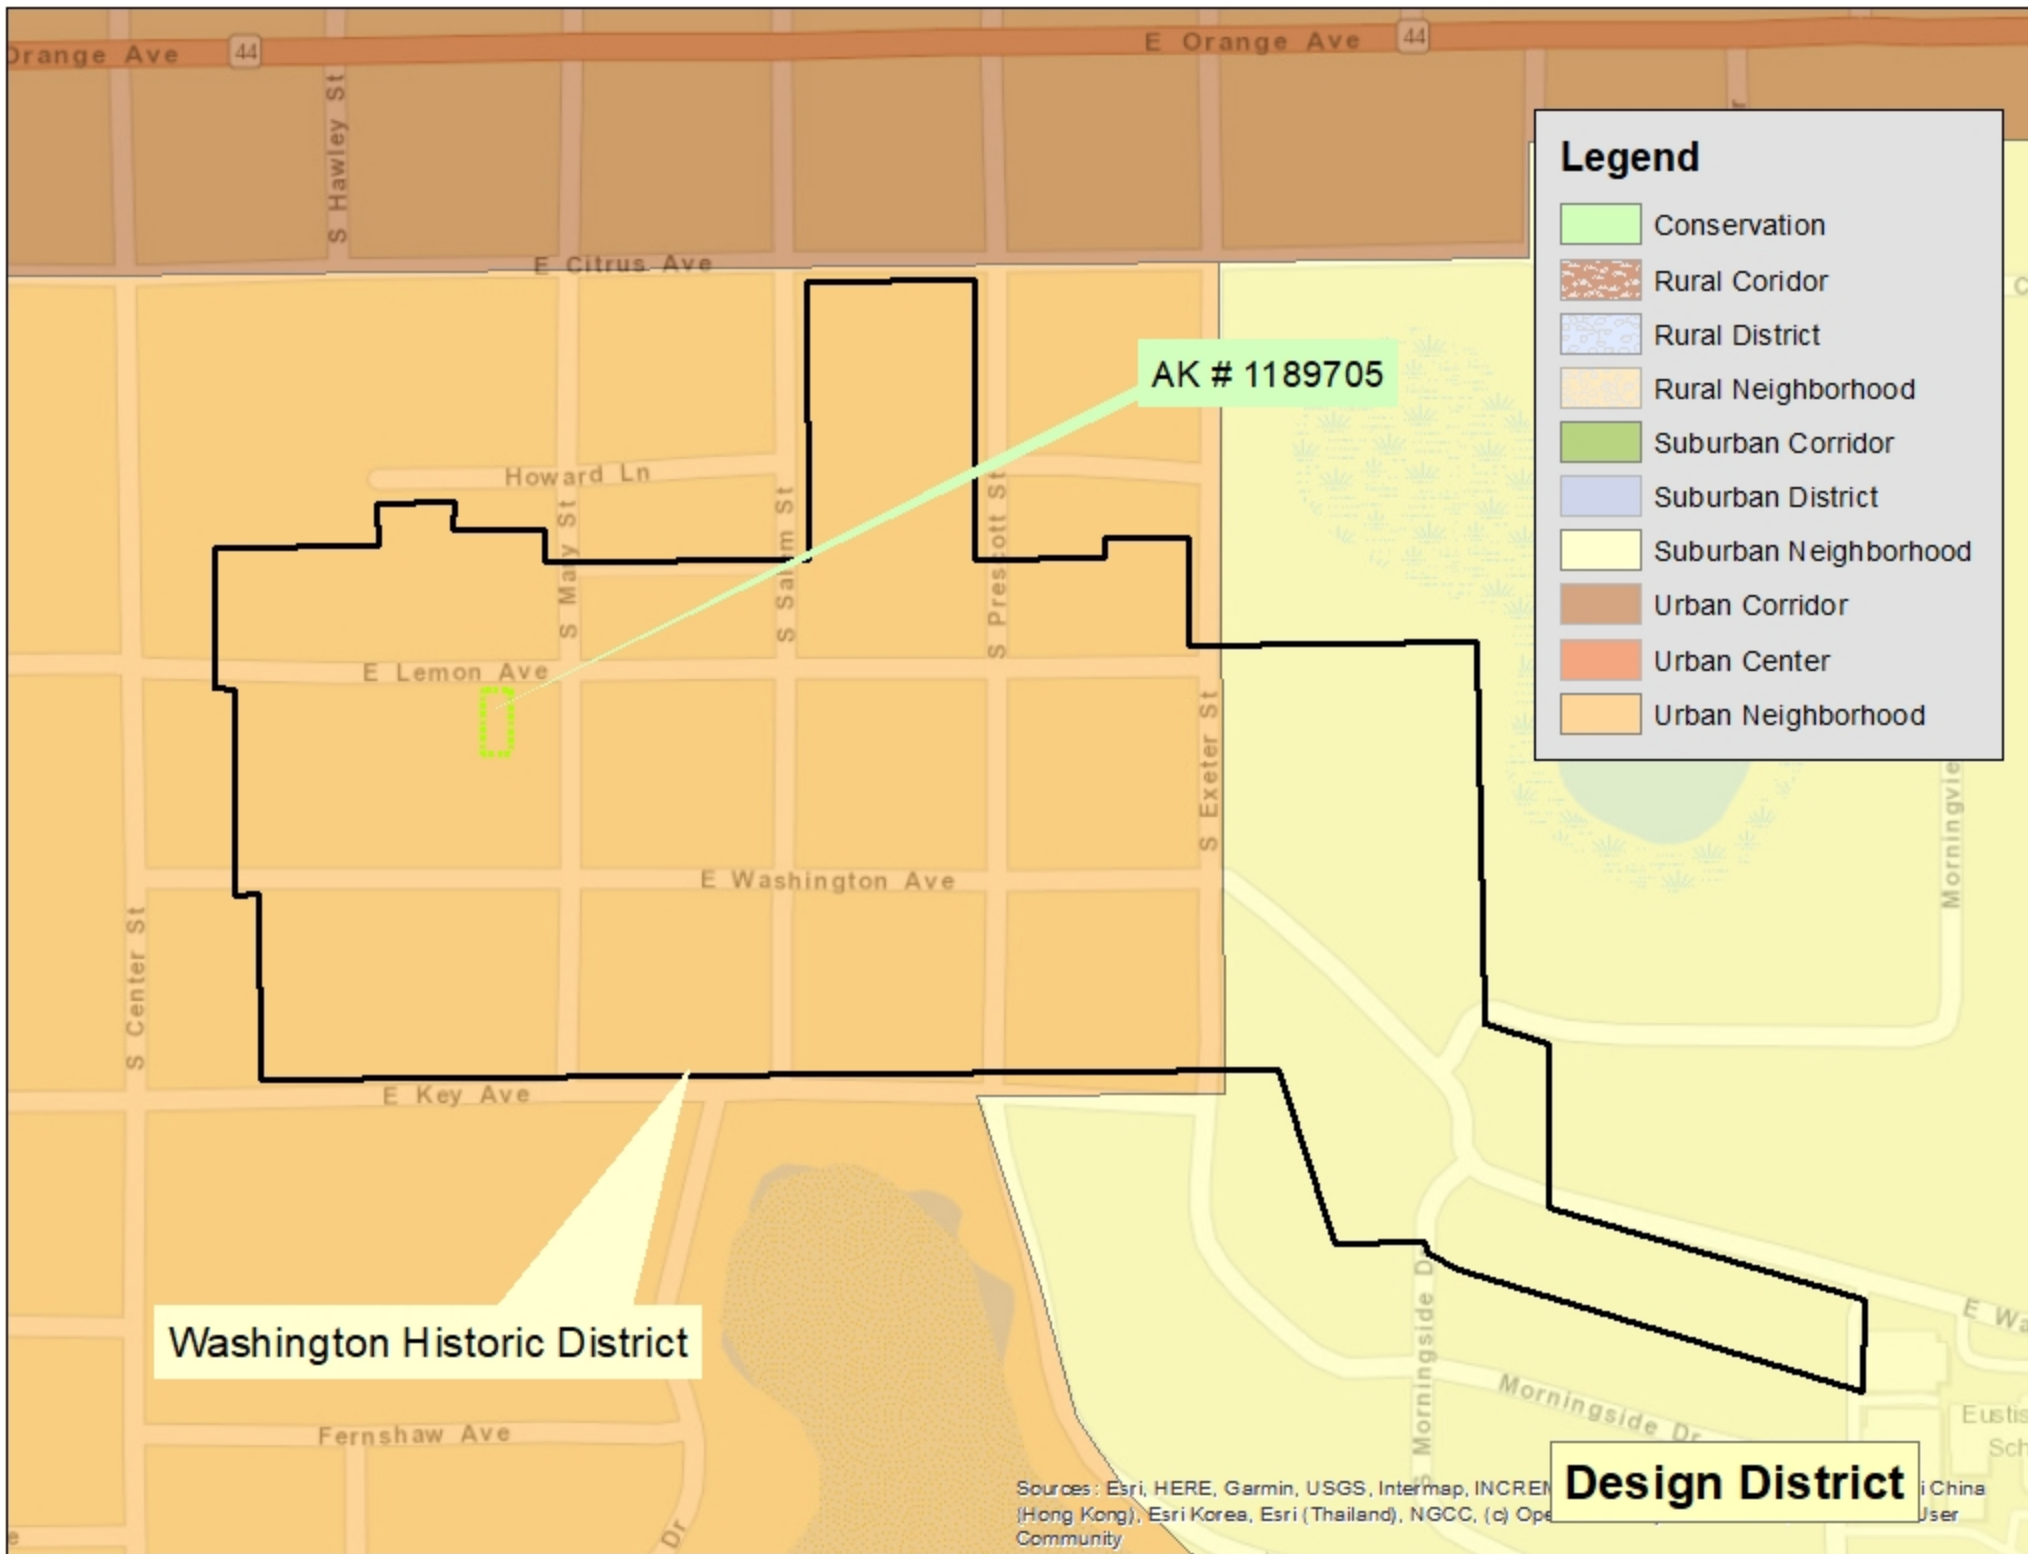

Sources: Esri, HERE, Garmin, USGS, Intermap, INCREMENT P, NRCan, Esri Japan, METI, Esri China (Hong Kong), Esri Korea, Esri (Thailand), NGCC, (c) OpenStreetMap contributors, and the GIS User Community

AK # 1189705

Washington Historic District

General Location

Source: Esri, Maxar, © GeoEye, Earthstar Geographics, CNES/Airbus DS, USDA, USGS, AeroGRID, IGN, and the © GIS User Community

Legend

- Conservation
- Rural Corridor
- Rural District
- Rural Neighborhood
- Suburban Corridor
- Suburban District
- Suburban Neighborhood
- Urban Corridor
- Urban Center
- Urban Neighborhood

AK # 1189705

Washington Historic District

Design District

Sources: Esri, HERE, Garmin, USGS, Intermap, INCREMENTAL, Navteq, Swire, (Qatar), Esri (Japan), Swire, (Qatar), Esri (Korea), Esri (Thailand), NGCC, (c) OpenStreetMap contributors, and the GIS User Community