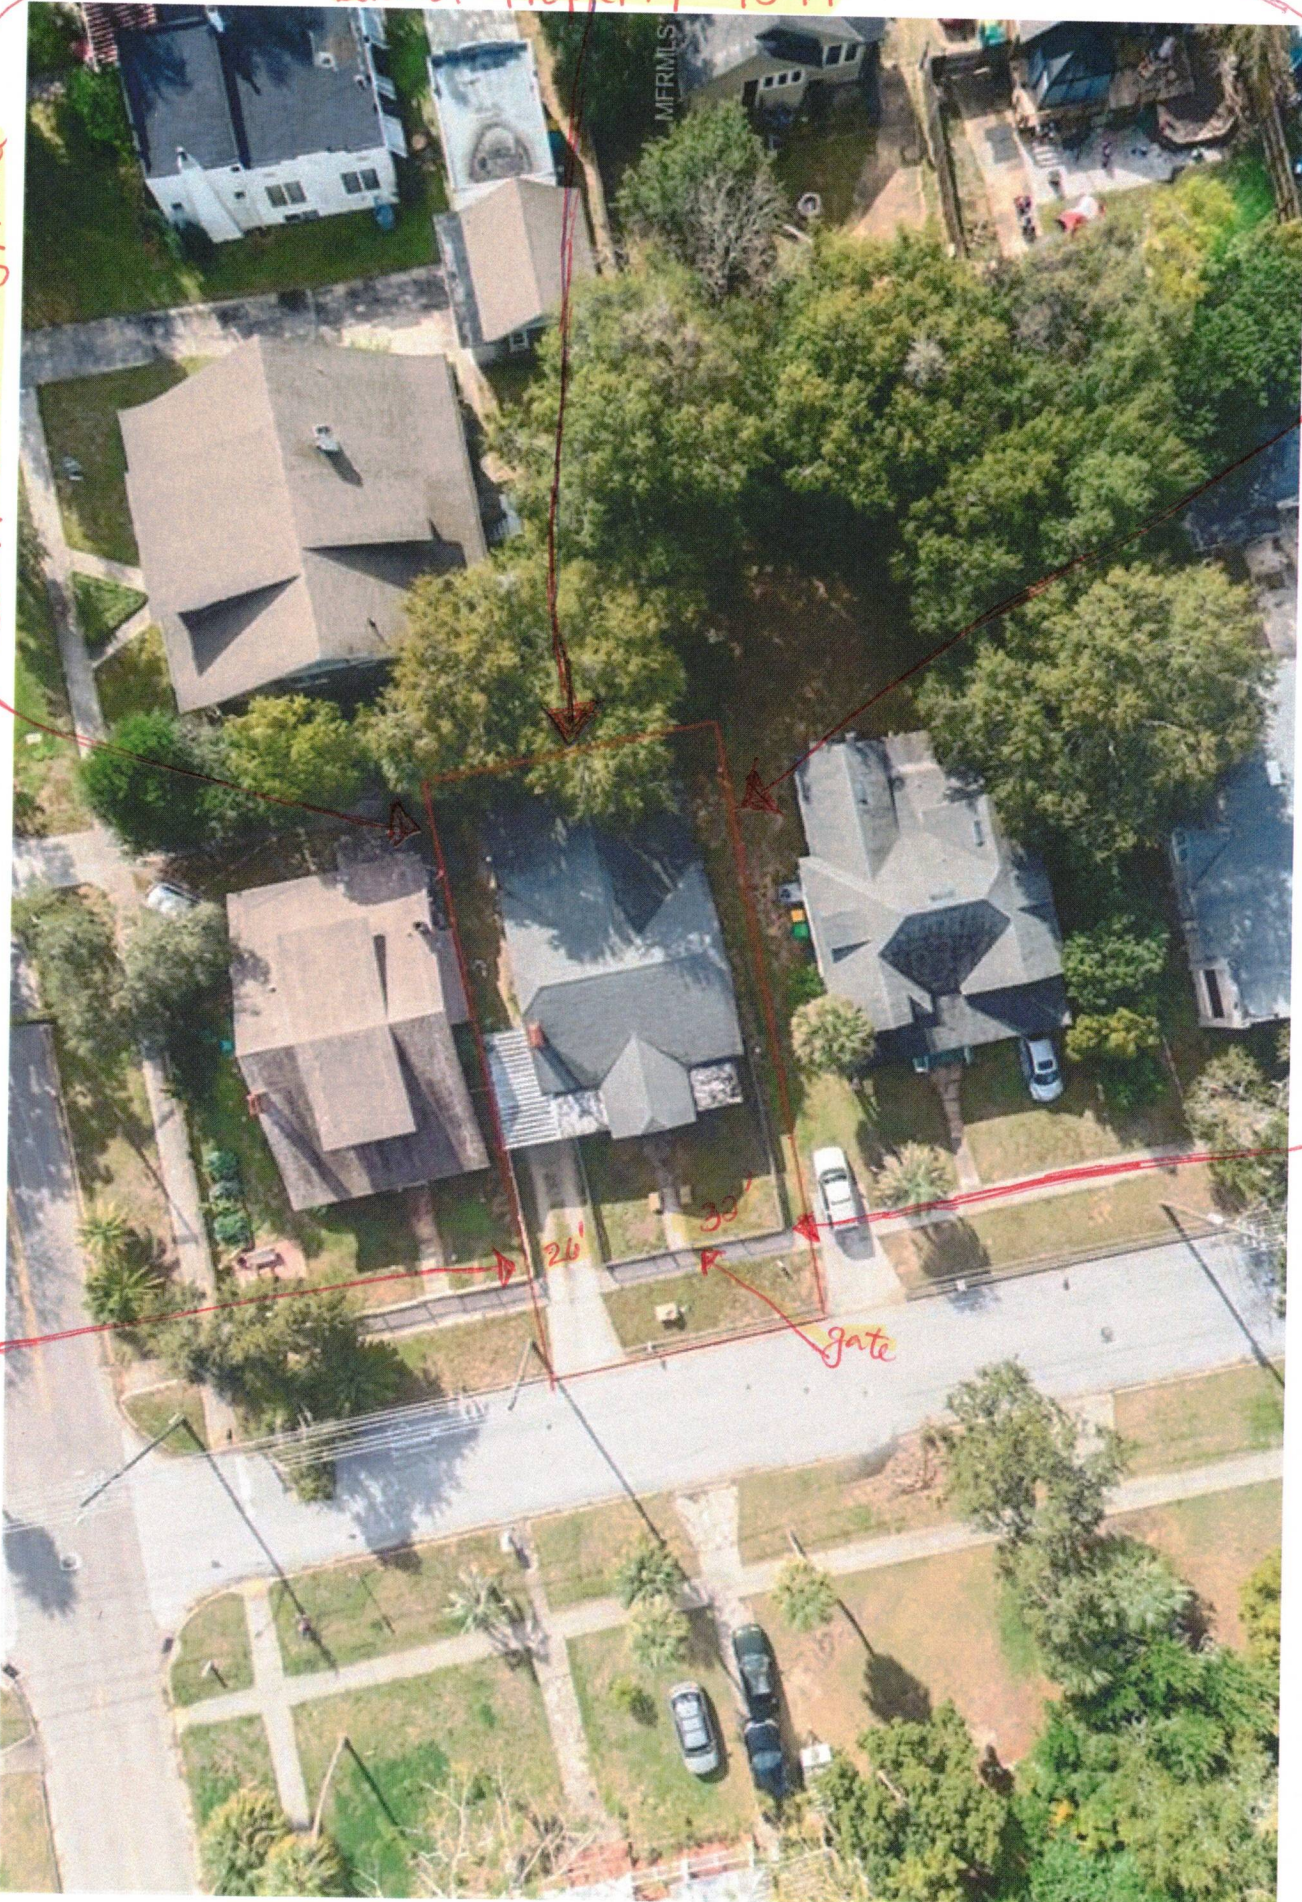

6' tall white vinyl fence
Back of property 43'ft

65'ft white vinyl fence

65'ft white vinyl fence

34'ft white vinyl picket fence

34'ft
4' tall white vinyl picket fence

gate

26'

33'

↳ lightside 65 ft 6' tall white vinyl

34 ft 4' tall white vinyl picket fence,

Back of property 43 ft 6' tall vinyl fence

Rishside

- 65 ft 6' tall vinyl

- 34 ft 4' tall white vinyl picket fence

Left side 65 ft 6' tall white vinyl

Left side 34 ft 4' tall white vinyl picket fence

Right side 65 ft 6' tall
white vinyl

34 ft 4' tall white vinyl
picket fence

Leftside 65'ft 6'tall white vinyl
Leftside 34'ft 4'tall white vinyl picket fence

Rightside 65'ft 6'tall white vinyl
Rightside 34'ft 4'tall white vinyl picket fence