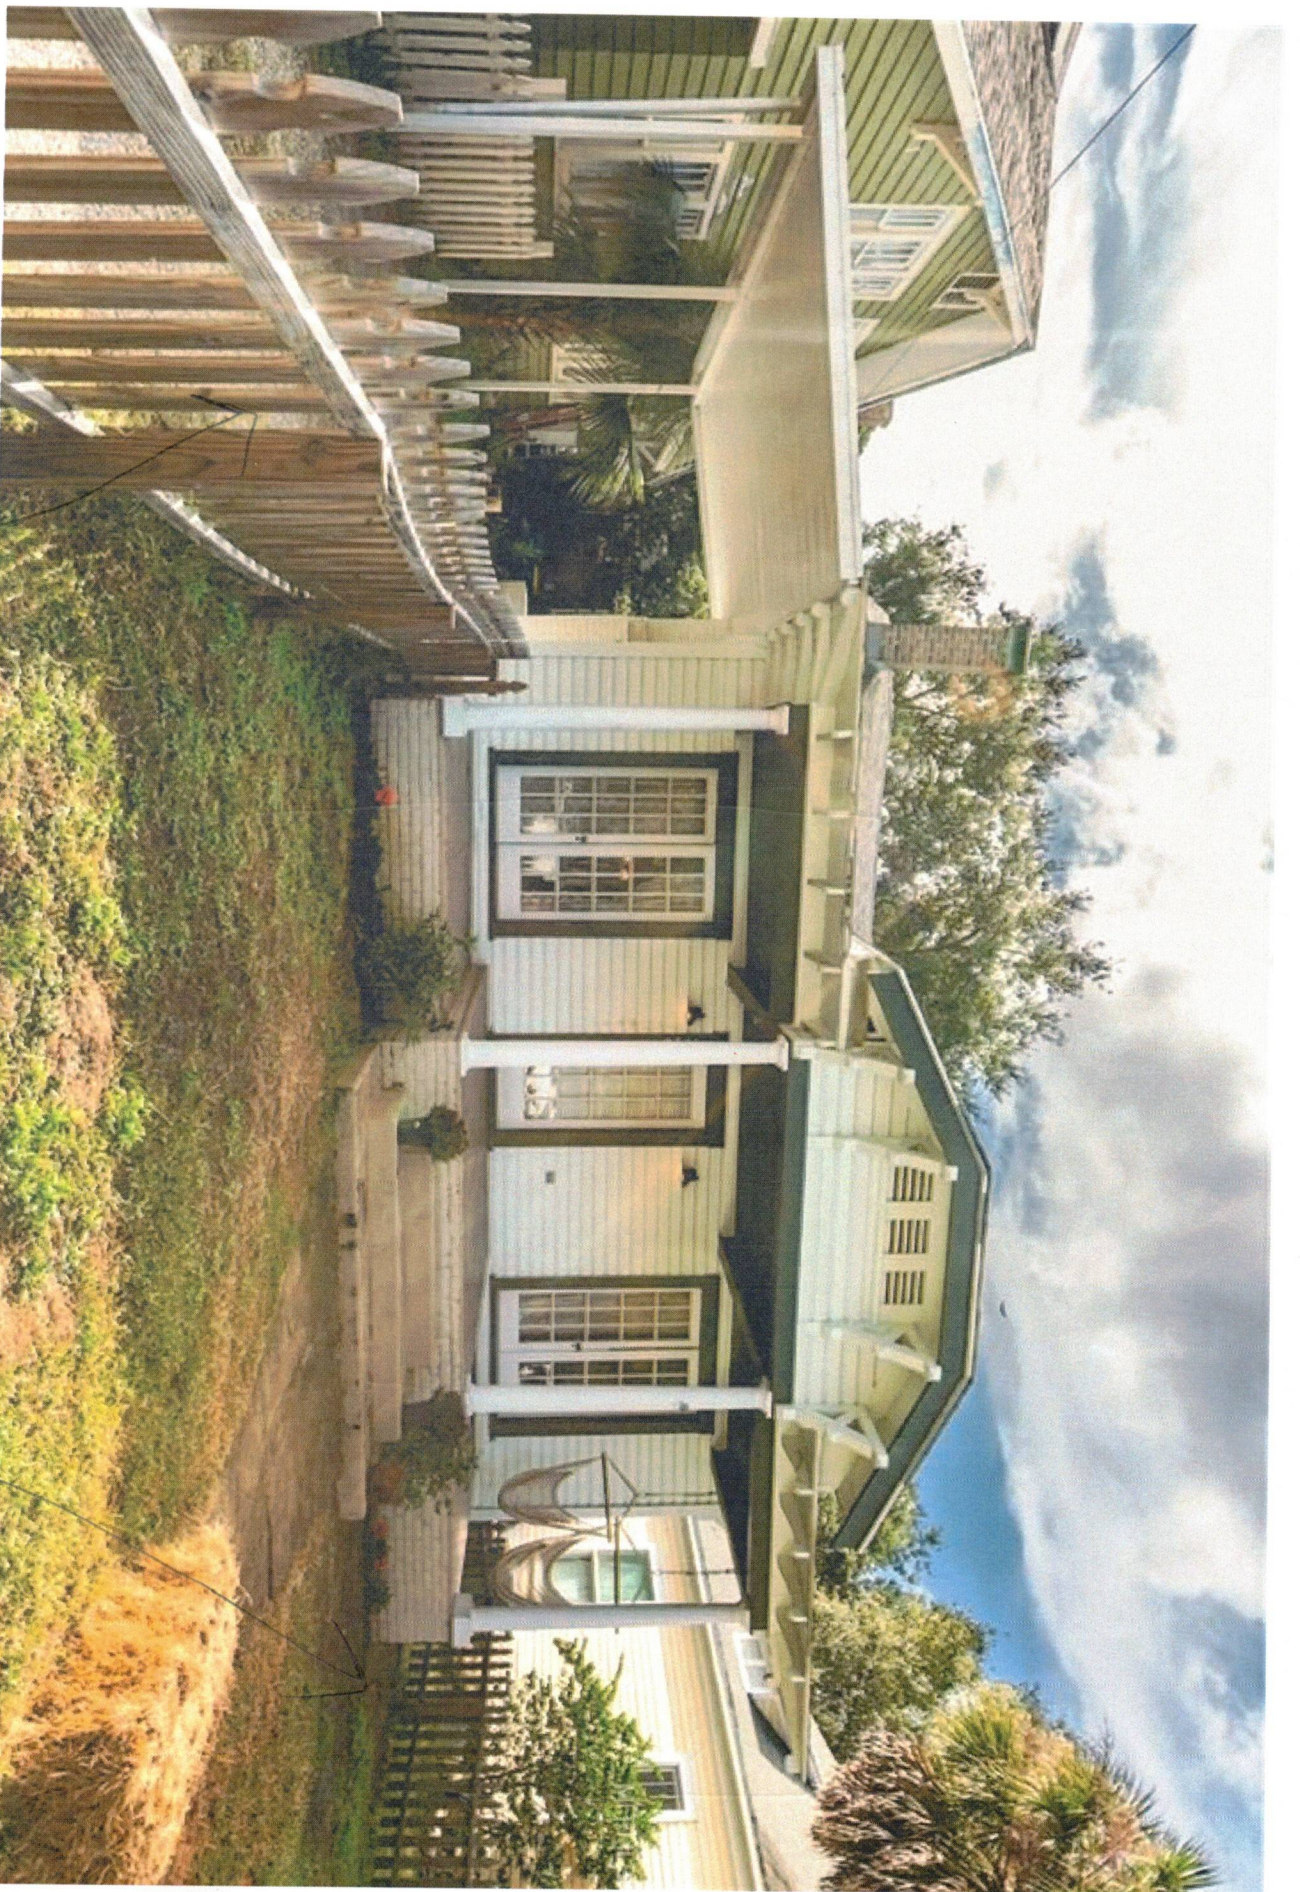

6' tall white vinyl fence
Back of property 43'ft

65'ft white vinyl fence

65'ft white vinyl fence

34'ft white vinyl picket fence

34'ft
4' tall white vinyl picket fence

gate

26'

33'

↳ lightside 65 ft 6' tall white vinyl

34 ft 4' tall white vinyl picket fence,

Back of property 43 ft 6' tall vinyl fence

Rishside

- 65 ft 6' tall vinyl

- 34 ft 4' tall white vinyl picket fence

Left side 65 ft 6' tall white vinyl

Left side 34 ft 4' tall white vinyl picket fence

Right side 65 ft 6' tall
white vinyl

34 ft 4' tall white vinyl
picket fence

Leftside 65'ft 6'tall white vinyl
Leftside 34'ft 4'tall white vinyl picket fence

Rightside 65'ft 6'tall white vinyl
Rightside 34'ft 4'tall white vinyl picket fence