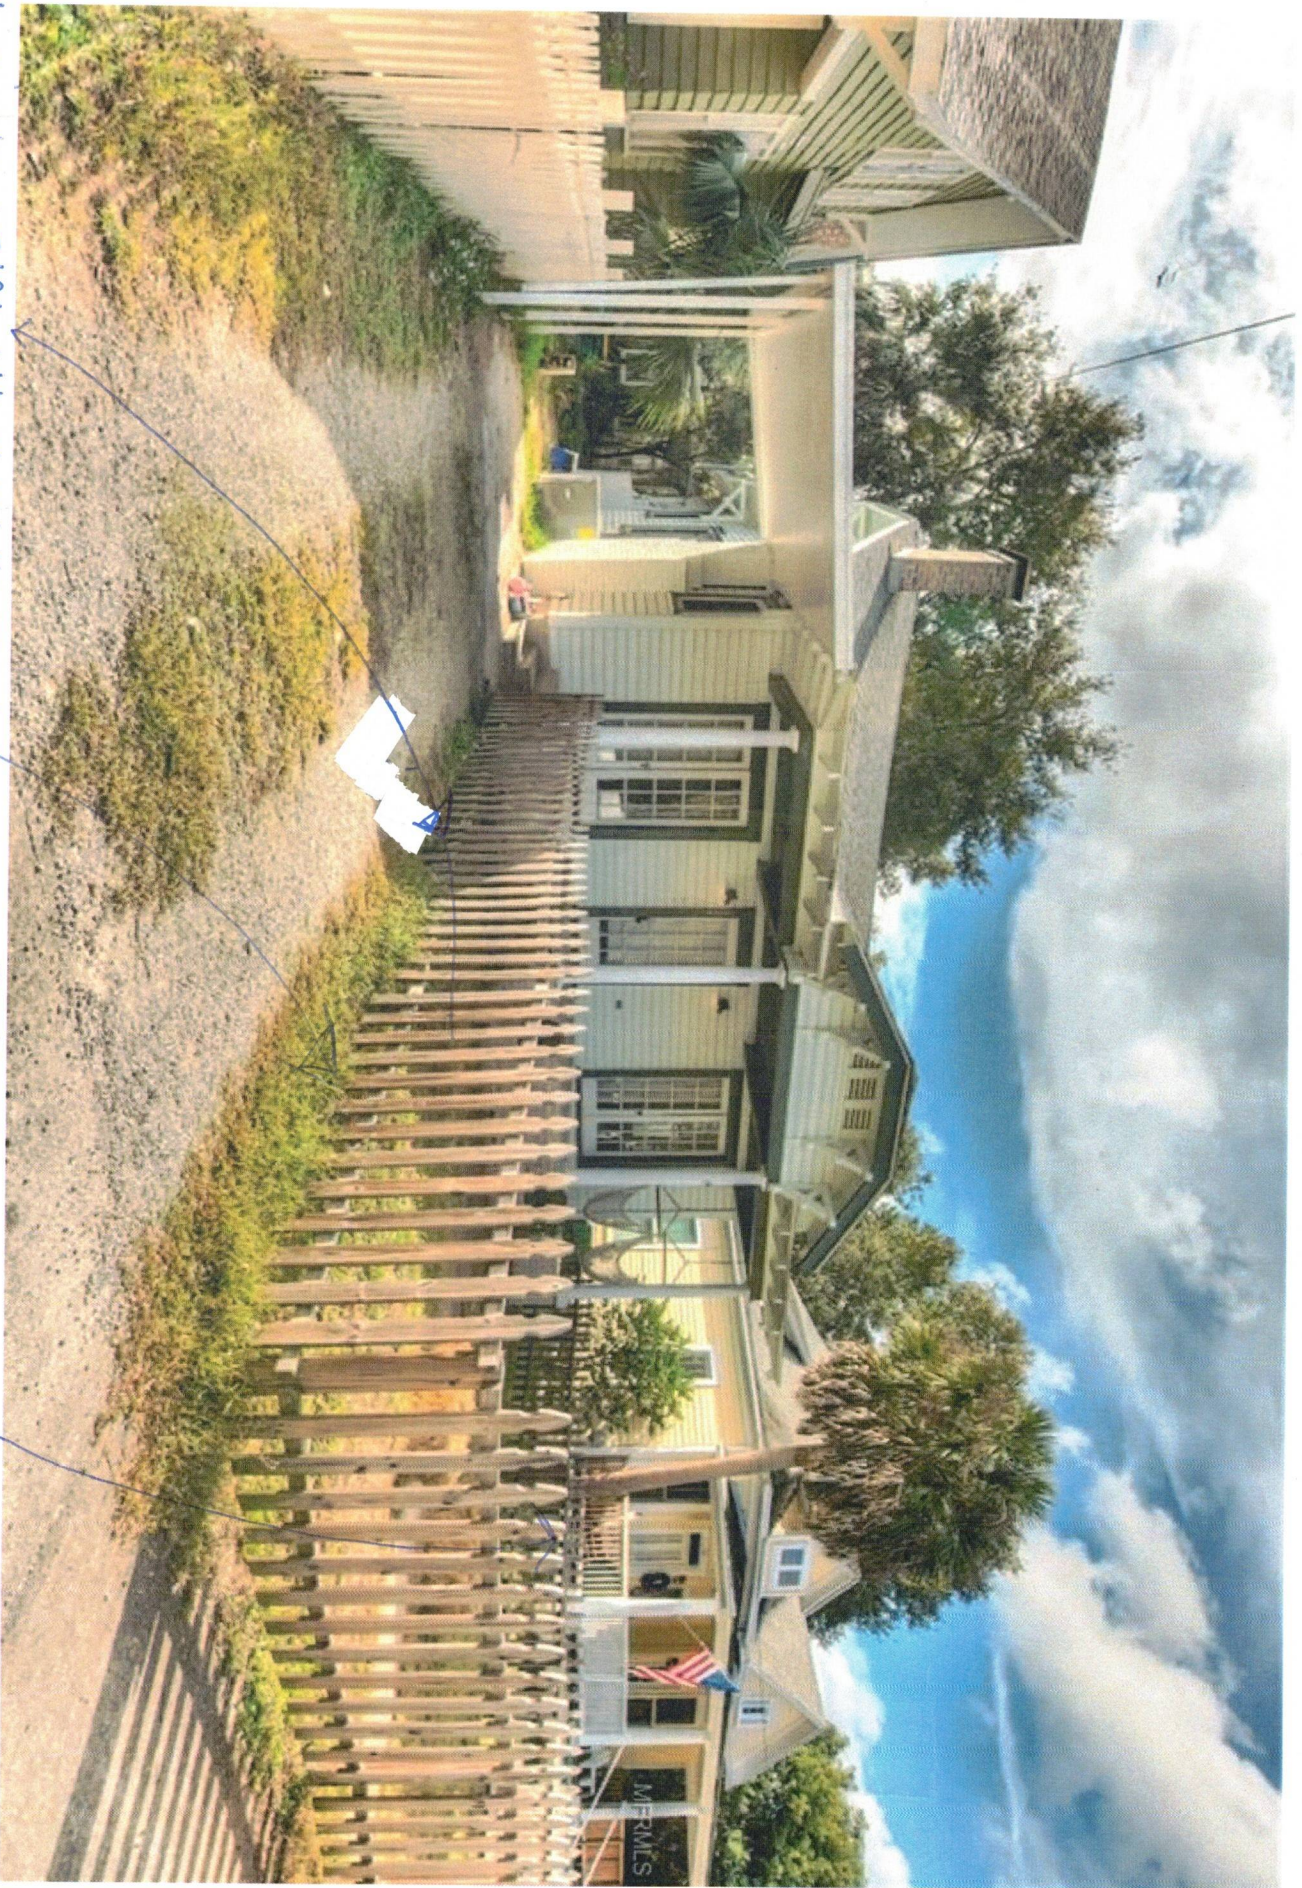

6' tall white vinyl fence
Back of property 43'ft

65'ft white vinyl fence

65'ft white vinyl fence

34'ft white vinyl picket fence

34'ft
4' tall white vinyl picket fence

gate

26'

33'

↳ lightside 65 ft 6' tall white vinyl

34 ft 4' tall white vinyl picket fence,

Back of property 43 ft 6' tall vinyl fence

Rishside

- 65 ft 6' tall vinyl

- 34 ft 4' tall white vinyl picket fence

Left side 65 ft 6' tall white vinyl

Left side 34 ft 4' tall white vinyl picket fence

Right side 65 ft 6' tall
white vinyl

34 ft 4' tall white vinyl
picket fence

Leftside 65'ft 6'tall white vinyl
Leftside 34'ft 4'tall white vinyl picket fence

Rightside 65'ft 6'tall white vinyl
Rightside 34'ft 4'tall white vinyl picket fence