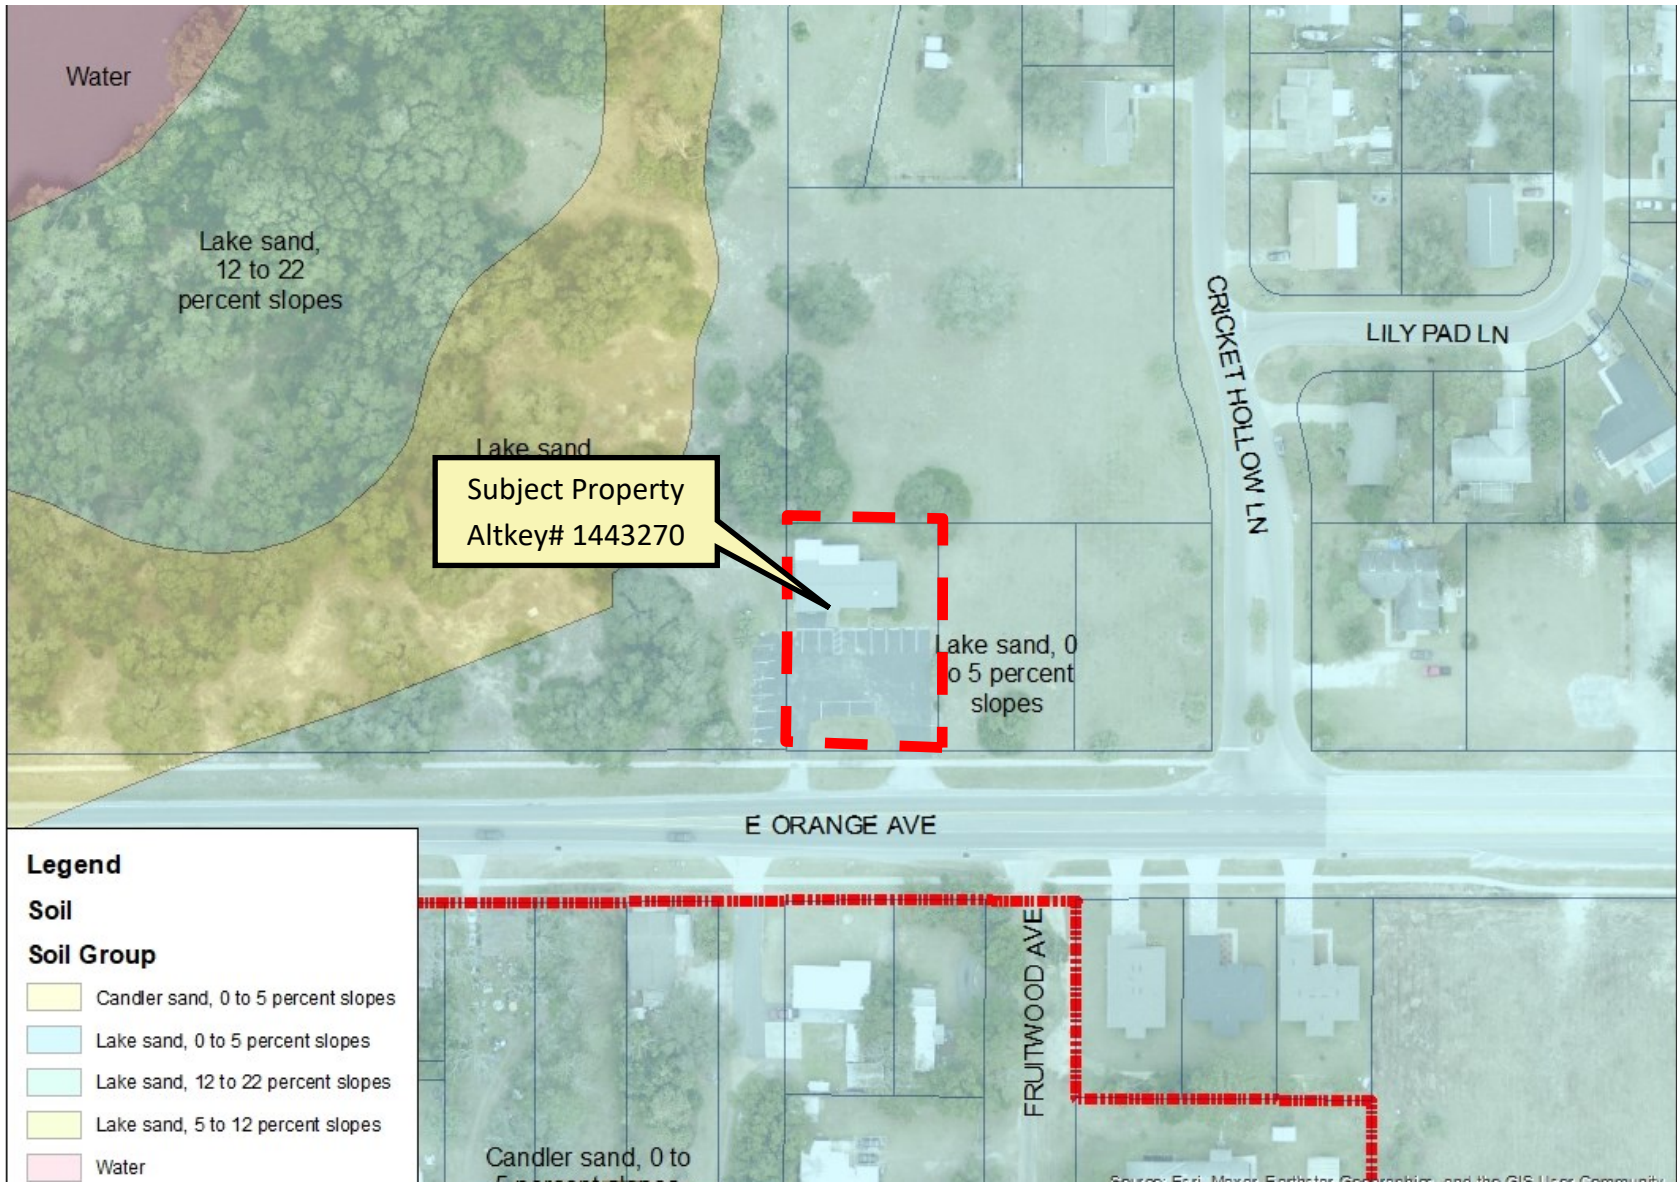

2505 E Orange Avenue
USGS Soils Survey Map