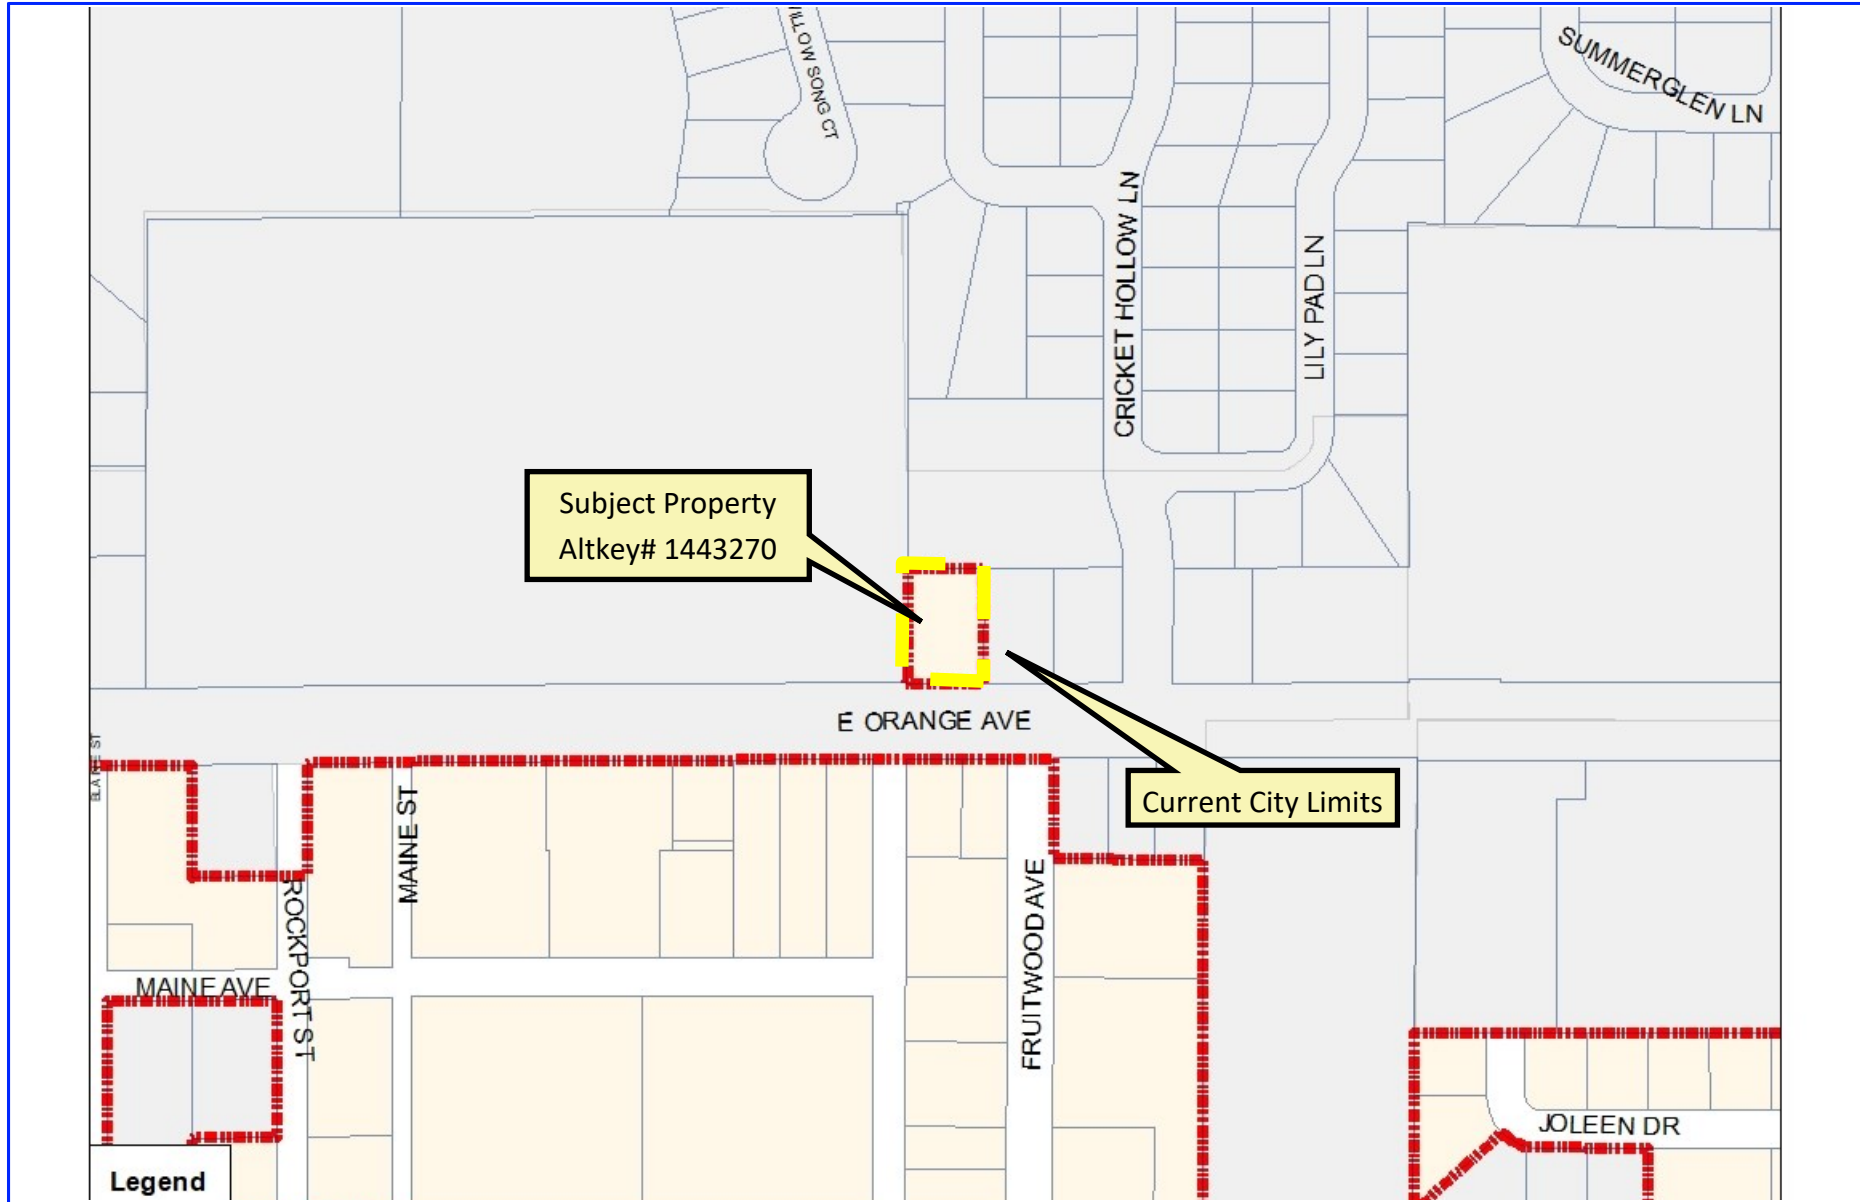

2505 E Orange Avenue  
Aerial Location

Subject Property  
Altkey# 1443270

Current City Limits

Legend

2505 E Orange Avenue  
Property Location

2505 E Orange Avenue  
Future Land Use (Current)

2505 E Orange Avenue  
Future Land Use (Proposed)

2505 E Orange Avenue  
Design District

2505 E Orange Avenue  
Flood Zone Map (2012)

**Legend**  
**Wetlands**  
 Wetlands

2505 E Orange Avenue  
Wetland Area

Subject Property  
Altkey# 1443270

- Legend**
- Firehydrants**  
 Firehydrants
  - Potable Water**  
 Potable Water
  - Sanitary Sewer**  
 Sanitary Sewer

2505 E Orange Avenue  
Utilities Availability Map

2505 E Orange Avenue  
Potential Recharge Map

2505 E Orange Avenue  
USGS Soils Survey Map