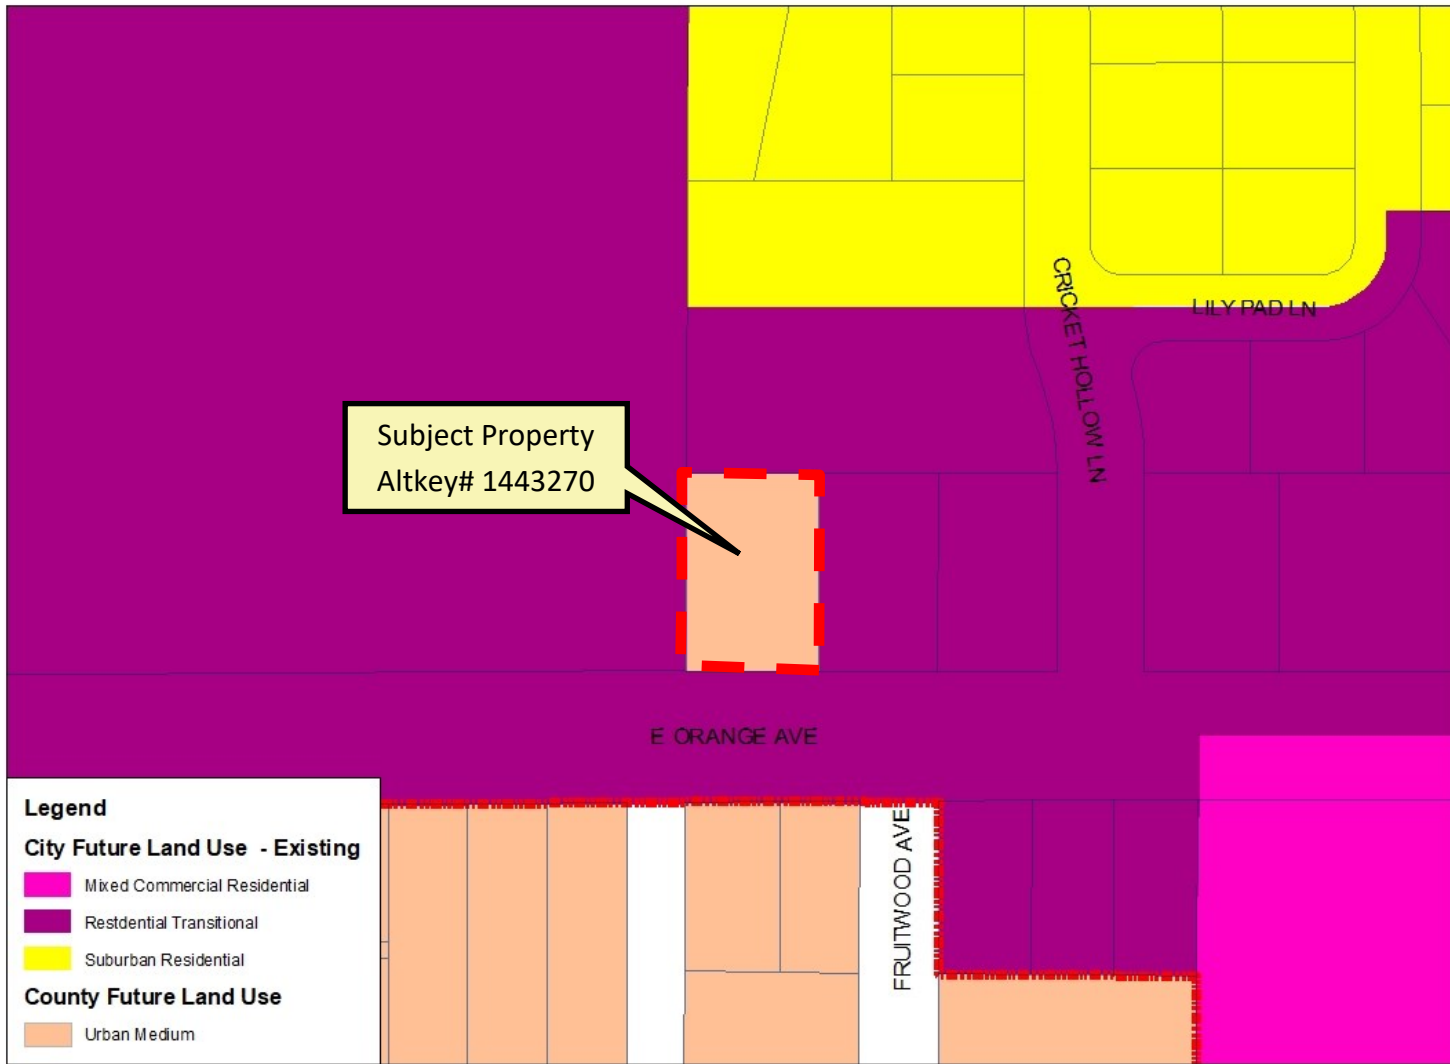

2505 E Orange Avenue  
Aerial Location

Subject Property  
Altkey# 1443270

Current City Limits

Legend

2505 E Orange Avenue  
Property Location

2505 E Orange Avenue  
Future Land Use (Current)

2505 E Orange Avenue  
Future Land Use (Proposed)

2505 E Orange Avenue  
Design District

2505 E Orange Avenue  
Flood Zone Map (2012)

**Legend**  
**Wetlands**  
 Wetlands

2505 E Orange Avenue  
Wetland Area

Subject Property  
Altkey# 1443270

- Legend**
- Firehydrants**  
 Firehydrants
  - Potable Water**  
 Potable Water
  - Sanitary Sewer**  
 Sanitary Sewer