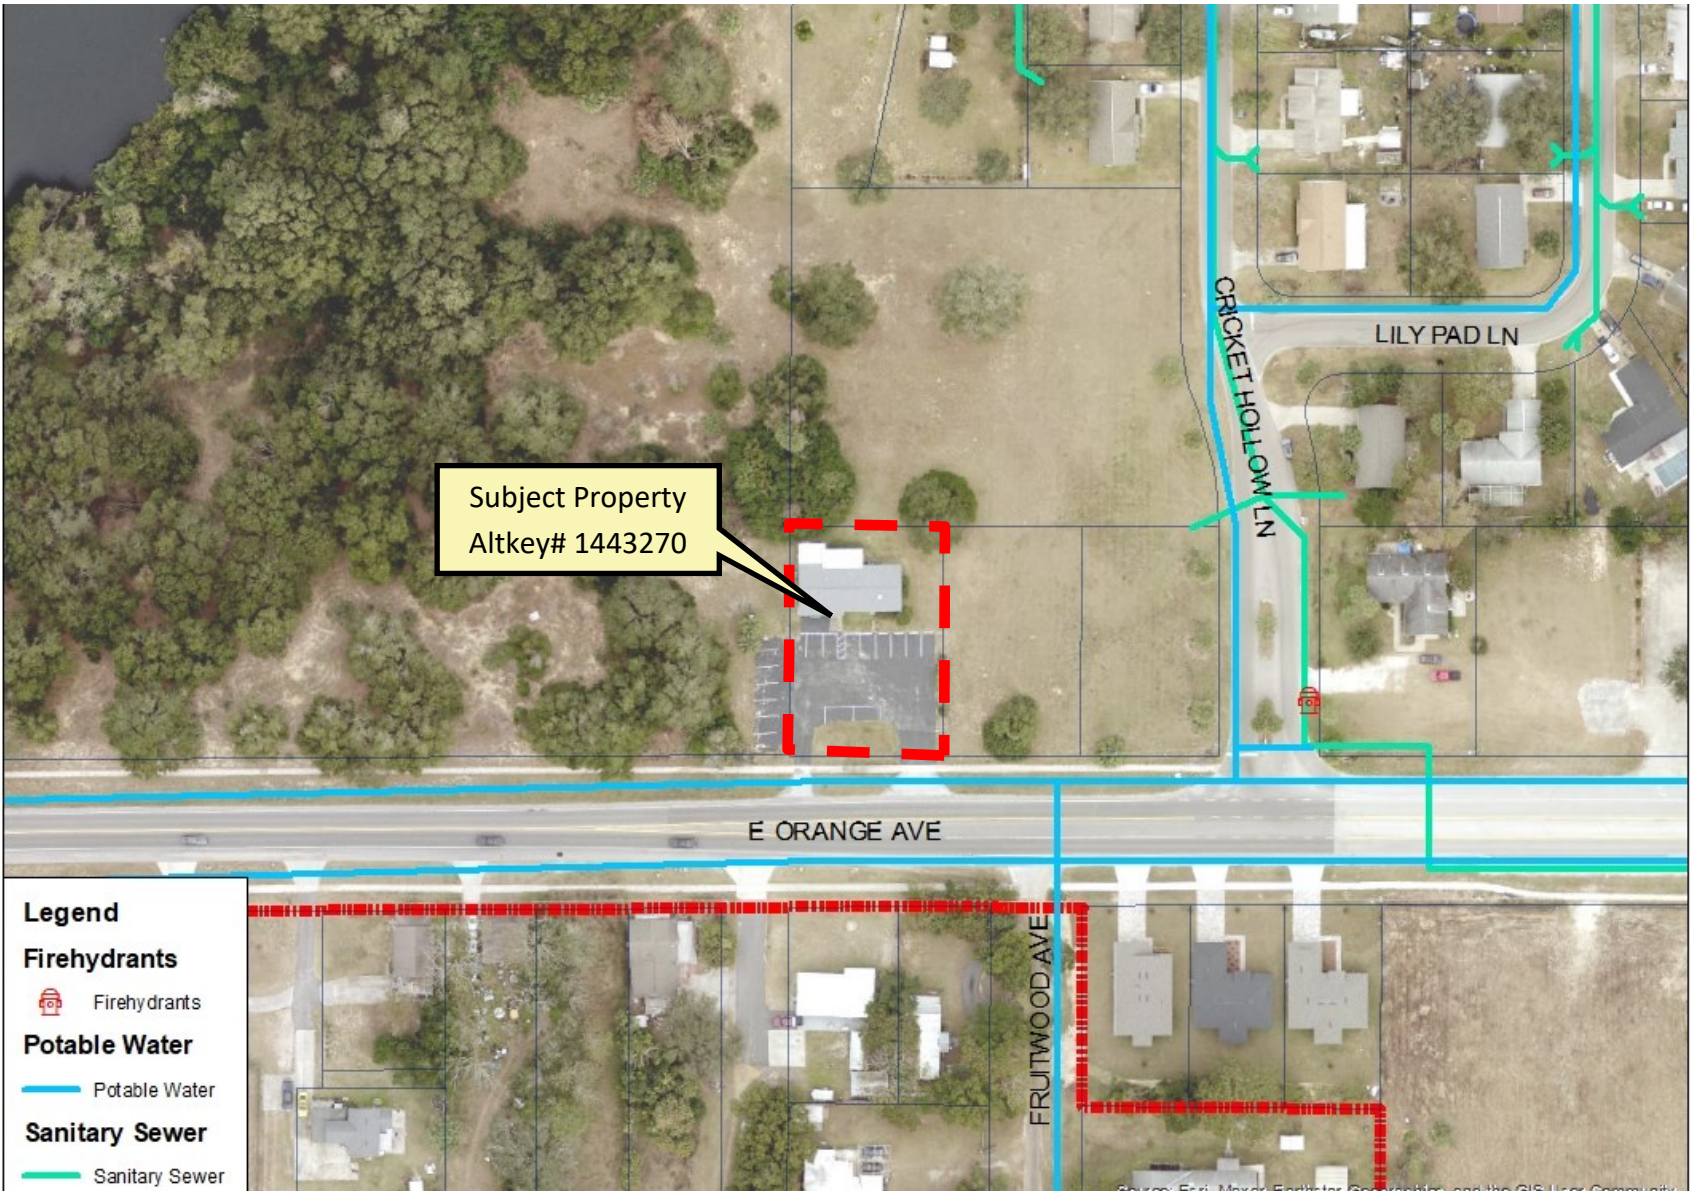

2505 E Orange Avenue  
Aerial Location

Subject Property  
Altkey# 1443270

Current City Limits

Legend

2505 E Orange Avenue  
Property Location

2505 E Orange Avenue  
Future Land Use (Current)

2505 E Orange Avenue  
Future Land Use (Proposed)

2505 E Orange Avenue  
Design District

2505 E Orange Avenue  
Flood Zone Map (2012)

**Legend**  
**Wetlands**  
 Wetlands

2505 E Orange Avenue  
Wetland Area

Subject Property  
Altkey# 1443270

- Legend**
- Firehydrants**  
 Firehydrants
  - Potable Water**  
 Potable Water
  - Sanitary Sewer**  
 Sanitary Sewer