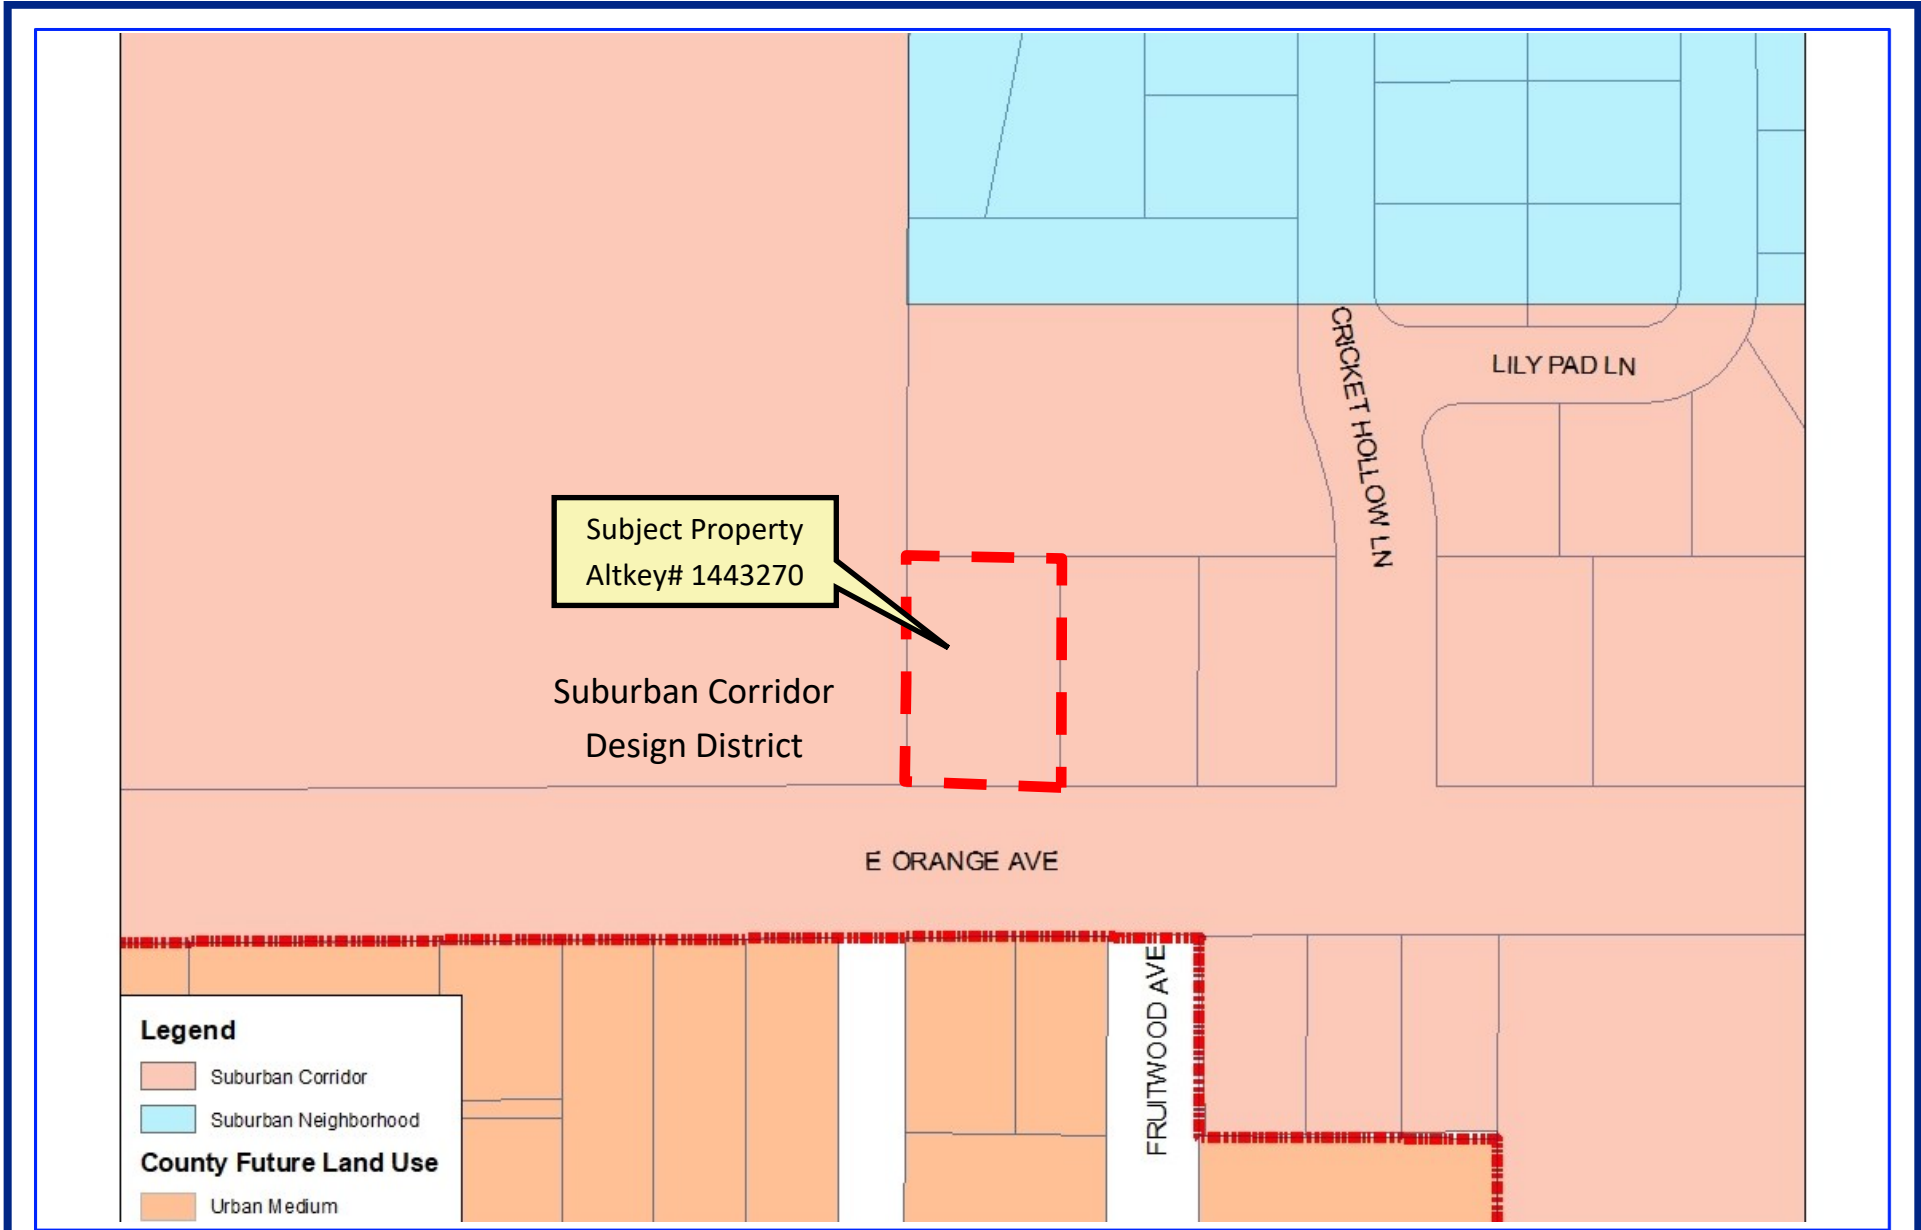

2505 E Orange Avenue  
Aerial Location

Subject Property  
Altkey# 1443270

Current City Limits

Legend

2505 E Orange Avenue  
Property Location

2505 E Orange Avenue  
Future Land Use (Current)

2505 E Orange Avenue  
Future Land Use (Proposed)

2505 E Orange Avenue  
Design District

2505 E Orange Avenue  
Flood Zone Map (2012)

**Legend**  
**Wetlands**  
 Wetlands

2505 E Orange Avenue  
Wetland Area

Subject Property  
Altkey# 1443270

- Legend**
- Firehydrants**  
 Firehydrants
  - Potable Water**  
 Potable Water
  - Sanitary Sewer**  
 Sanitary Sewer