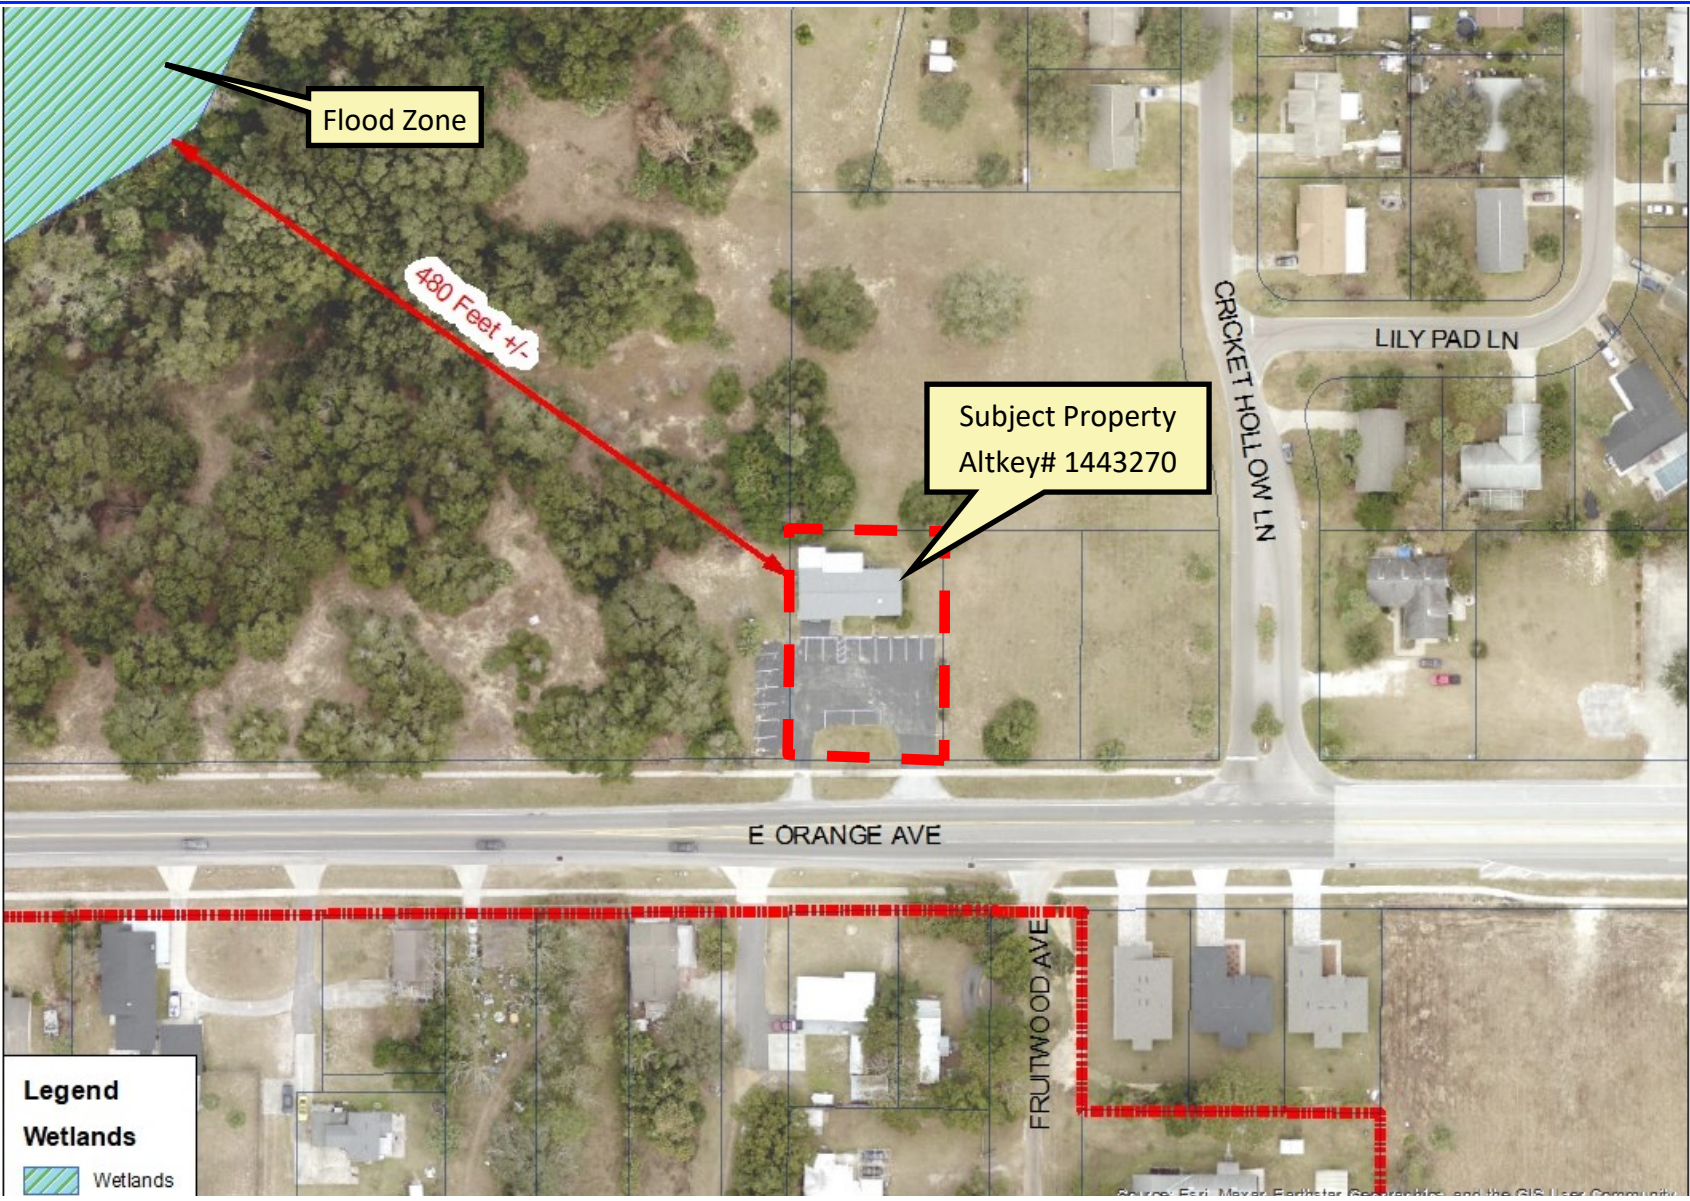

2505 E Orange Avenue  
Aerial Location

Subject Property  
Altkey# 1443270

Current City Limits

Legend

2505 E Orange Avenue  
Property Location

2505 E Orange Avenue  
Future Land Use (Current)

2505 E Orange Avenue  
Future Land Use (Proposed)

2505 E Orange Avenue  
Design District

2505 E Orange Avenue  
Flood Zone Map (2012)

**Legend**  
**Wetlands**  
 Wetlands

2505 E Orange Avenue  
Wetland Area

Subject Property  
Altkey# 1443270

- Legend**
- Firehydrants**  
 Firehydrants
  - Potable Water**  
 Potable Water
  - Sanitary Sewer**  
 Sanitary Sewer

2505 E Orange Avenue  
Utilities Availability Map

2505 E Orange Avenue  
Potential Recharge Map

2505 E Orange Avenue  
USGS Soils Survey Map