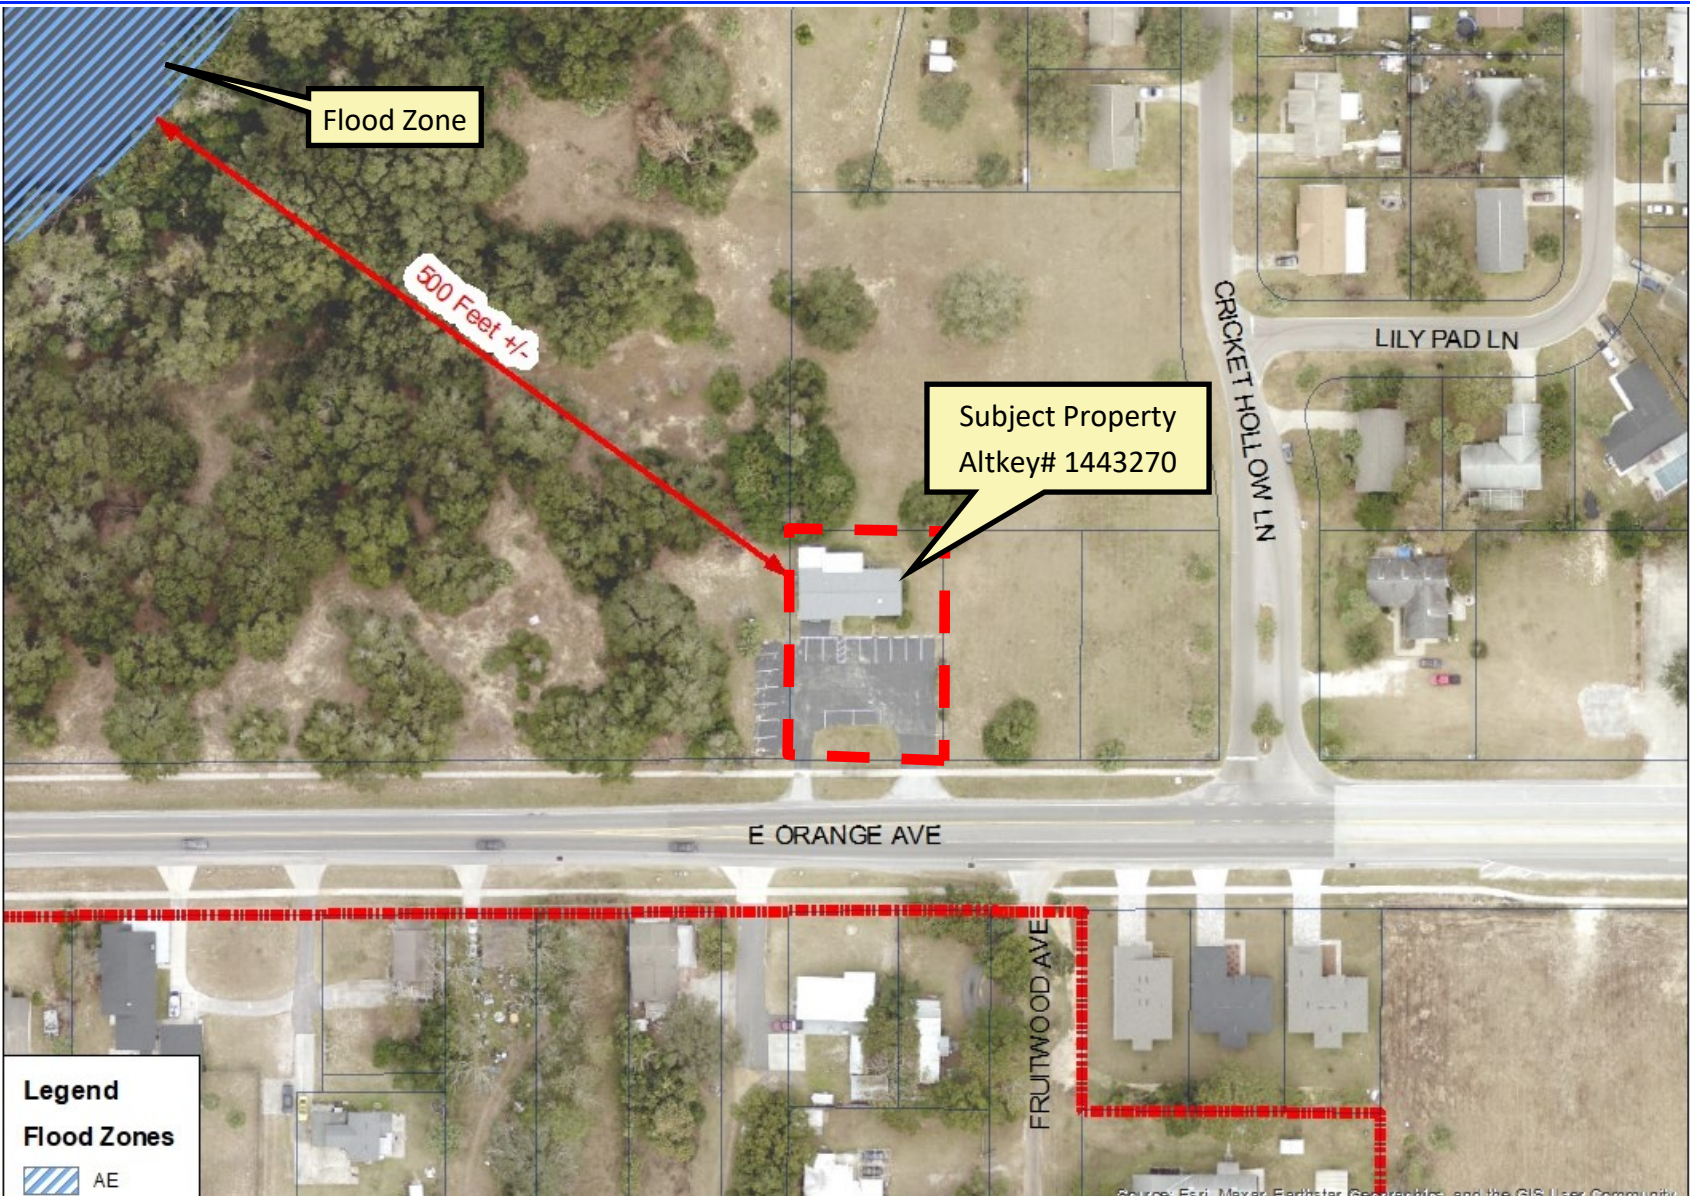

2505 E Orange Avenue  
Aerial Location

Subject Property  
Altkey# 1443270

Current City Limits

Legend

2505 E Orange Avenue  
Property Location

2505 E Orange Avenue  
Future Land Use (Current)

2505 E Orange Avenue  
Future Land Use (Proposed)

2505 E Orange Avenue  
Design District

2505 E Orange Avenue  
Flood Zone Map (2012)

**Legend**  
**Wetlands**  
 Wetlands

2505 E Orange Avenue  
Wetland Area

Subject Property  
Altkey# 1443270

- Legend**
- Firehydrants**  
 Firehydrants
  - Potable Water**  
 Potable Water
  - Sanitary Sewer**  
 Sanitary Sewer

2505 E Orange Avenue  
Utilities Availability Map

2505 E Orange Avenue  
Potential Recharge Map

2505 E Orange Avenue  
USGS Soils Survey Map