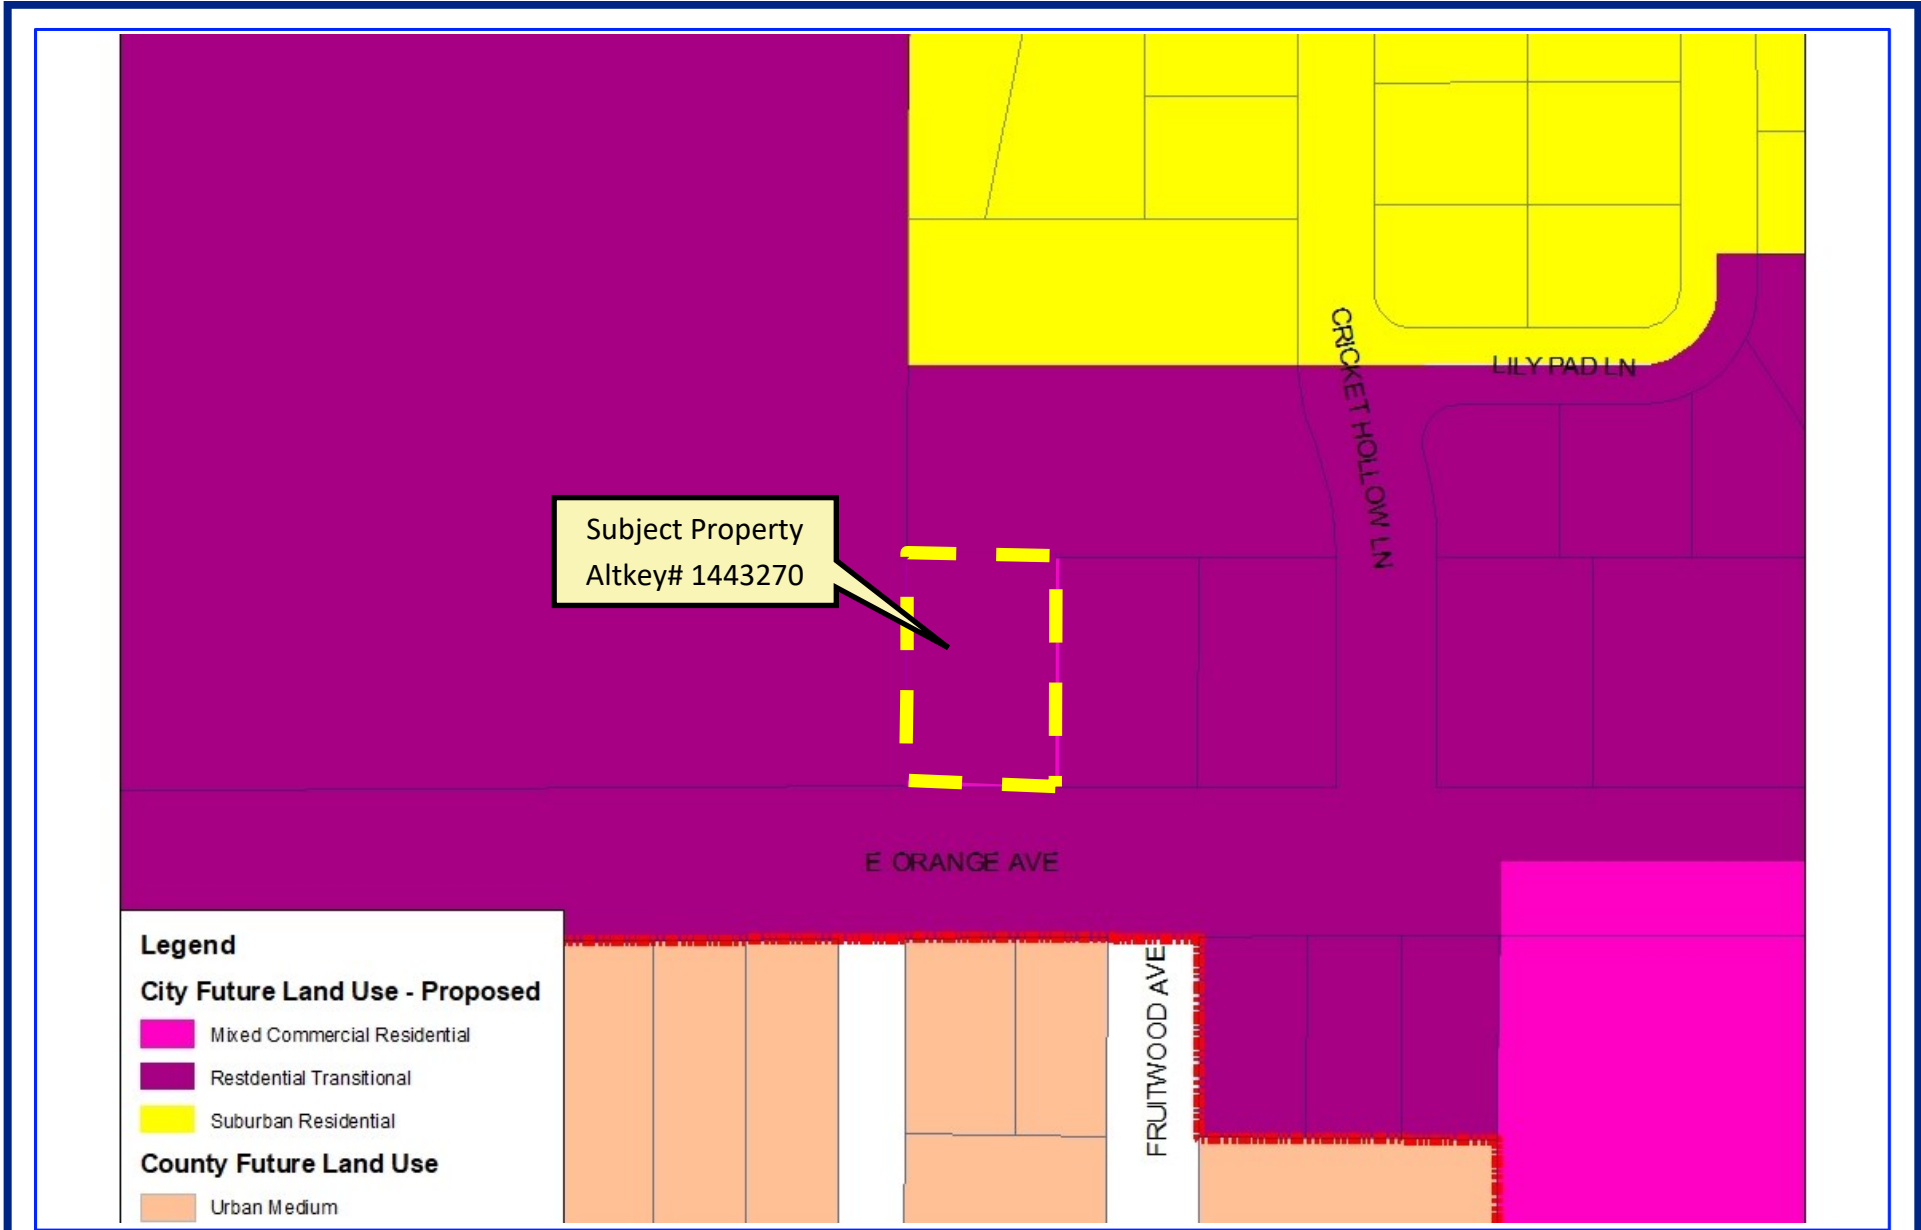

2505 E Orange Avenue  
Aerial Location

Subject Property  
Altkey# 1443270

Current City Limits

Legend

2505 E Orange Avenue  
Property Location

2505 E Orange Avenue  
Future Land Use (Current)

2505 E Orange Avenue  
Future Land Use (Proposed)

2505 E Orange Avenue  
Design District

2505 E Orange Avenue  
Flood Zone Map (2012)

**Legend**  
**Wetlands**  
 Wetlands

2505 E Orange Avenue  
Wetland Area

Subject Property  
Altkey# 1443270

- Legend**
- Firehydrants**  
 Firehydrants
  - Potable Water**  
 Potable Water
  - Sanitary Sewer**  
 Sanitary Sewer