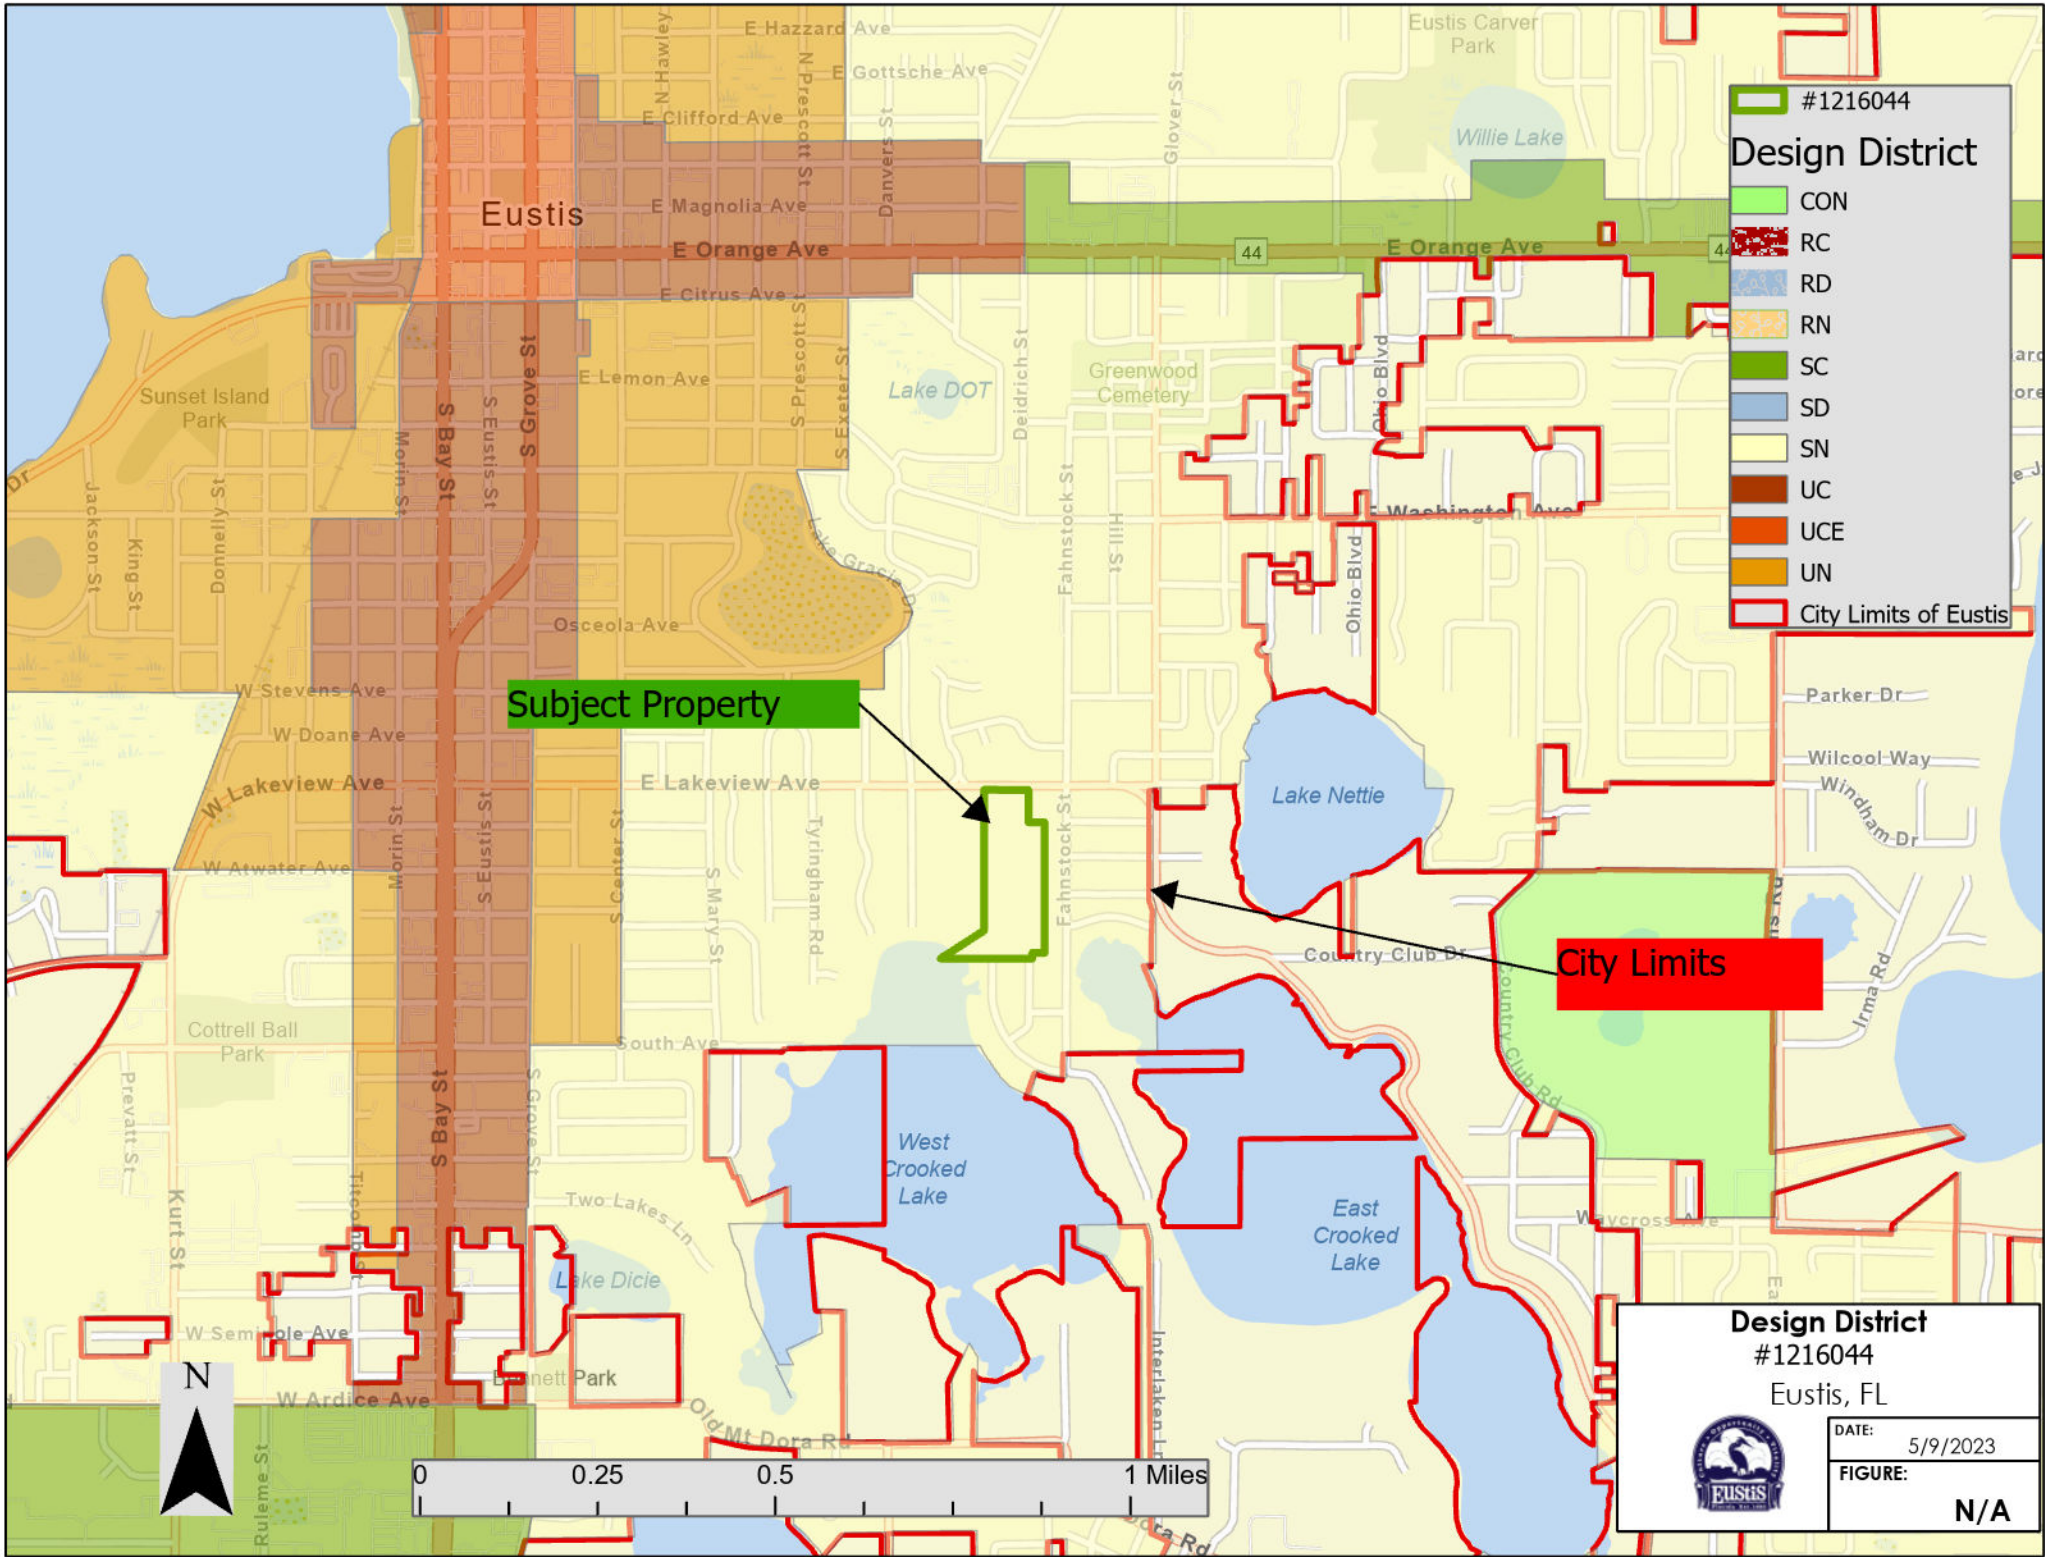

#1216044

Design District

- CON
- RC
- RD
- RN
- SC
- SD
- SN
- UC
- UCE
- UN
- City Limits of Eustis

Subject Property

City Limits