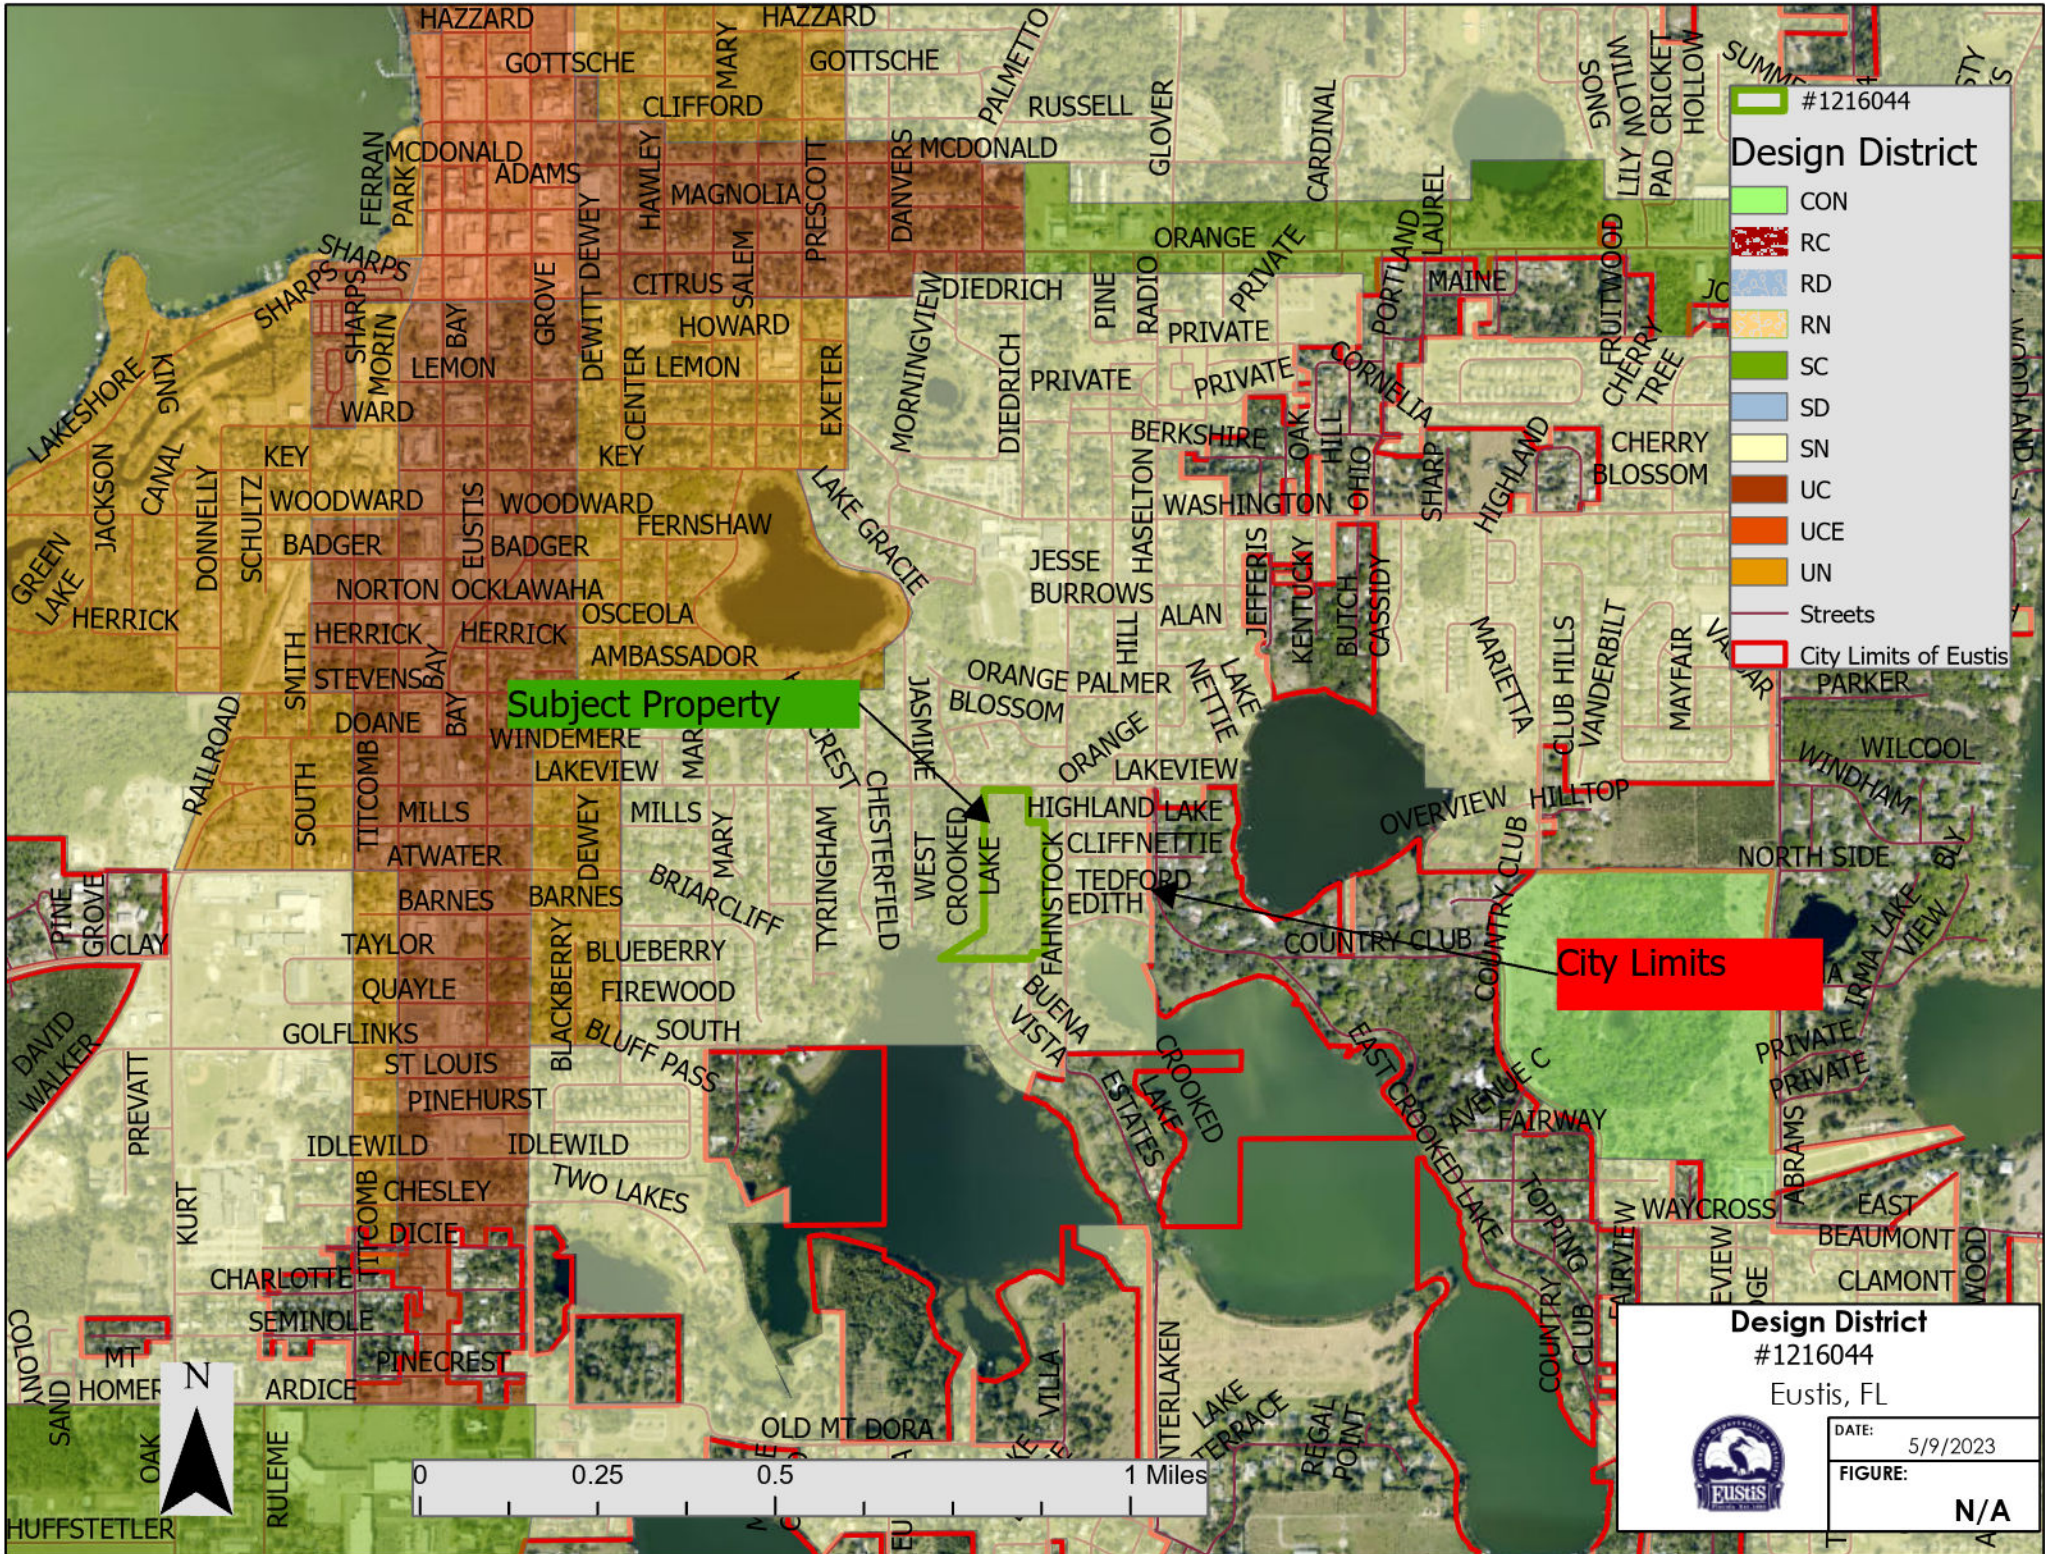

Subject Properties

500 Feet Proximity

City Limits

500 FT Proximity	
#1216044	
Eustis, FL	
DATE:	5/9/2023
FIGURE:	N/A

#1216044

Design District

- CON
- RC
- RD
- RN
- SC
- SD
- SN
- UC
- UCE
- UN
- Streets
- City Limits of Eustis

Subject Property

City Limits

Design District
 #1216044
 Eustis, FL

DATE: 5/9/2023
 FIGURE: N/A

#1216044

Design District

- CON
- RC
- RD
- RN
- SC
- SD
- SN
- UC
- UCE
- UN
- City Limits of Eustis

Subject Property