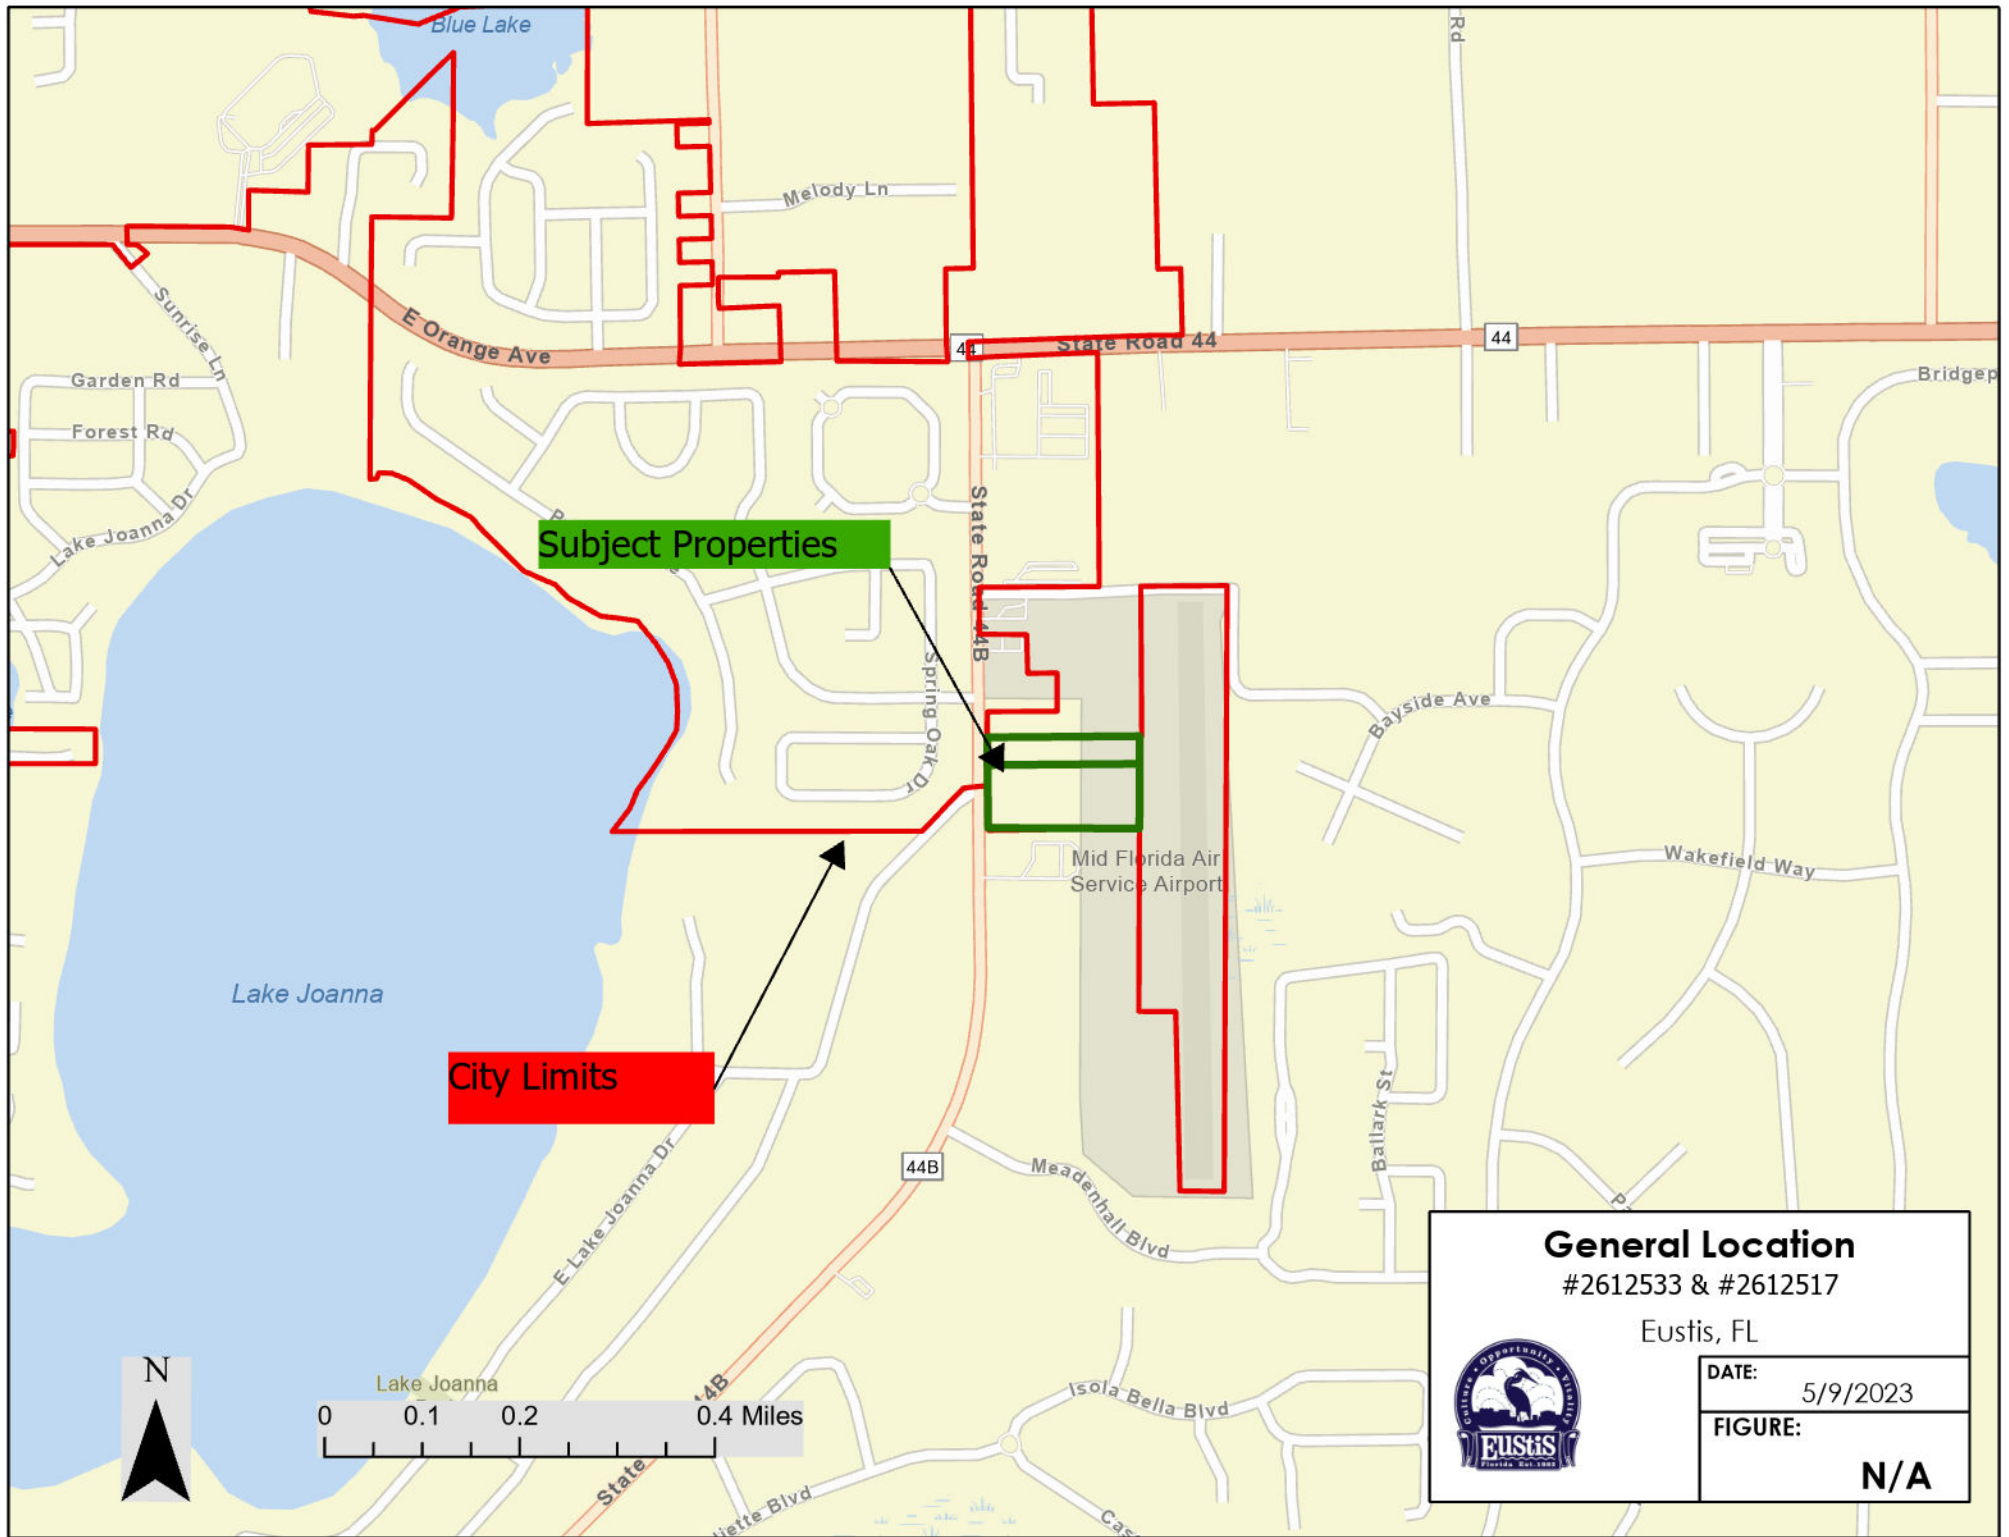

**Future Land Use**  
Eustis, FL

DATE: 5/9/2023  
FIGURE: N/A

0 0.07 0.15 0.3 Miles

**Future Land Use**  
Eustis, FL

DATE: 5/9/2023  
FIGURE: N/A

**General Location**

#2612533 & #2612517

Eustis, FL

DATE: 5/9/2023

FIGURE: N/A

Subject Properties

City Limits

**General Location**

#2612533 & #2612517

Eustis, FL

DATE:	5/9/2023
FIGURE:	N/A