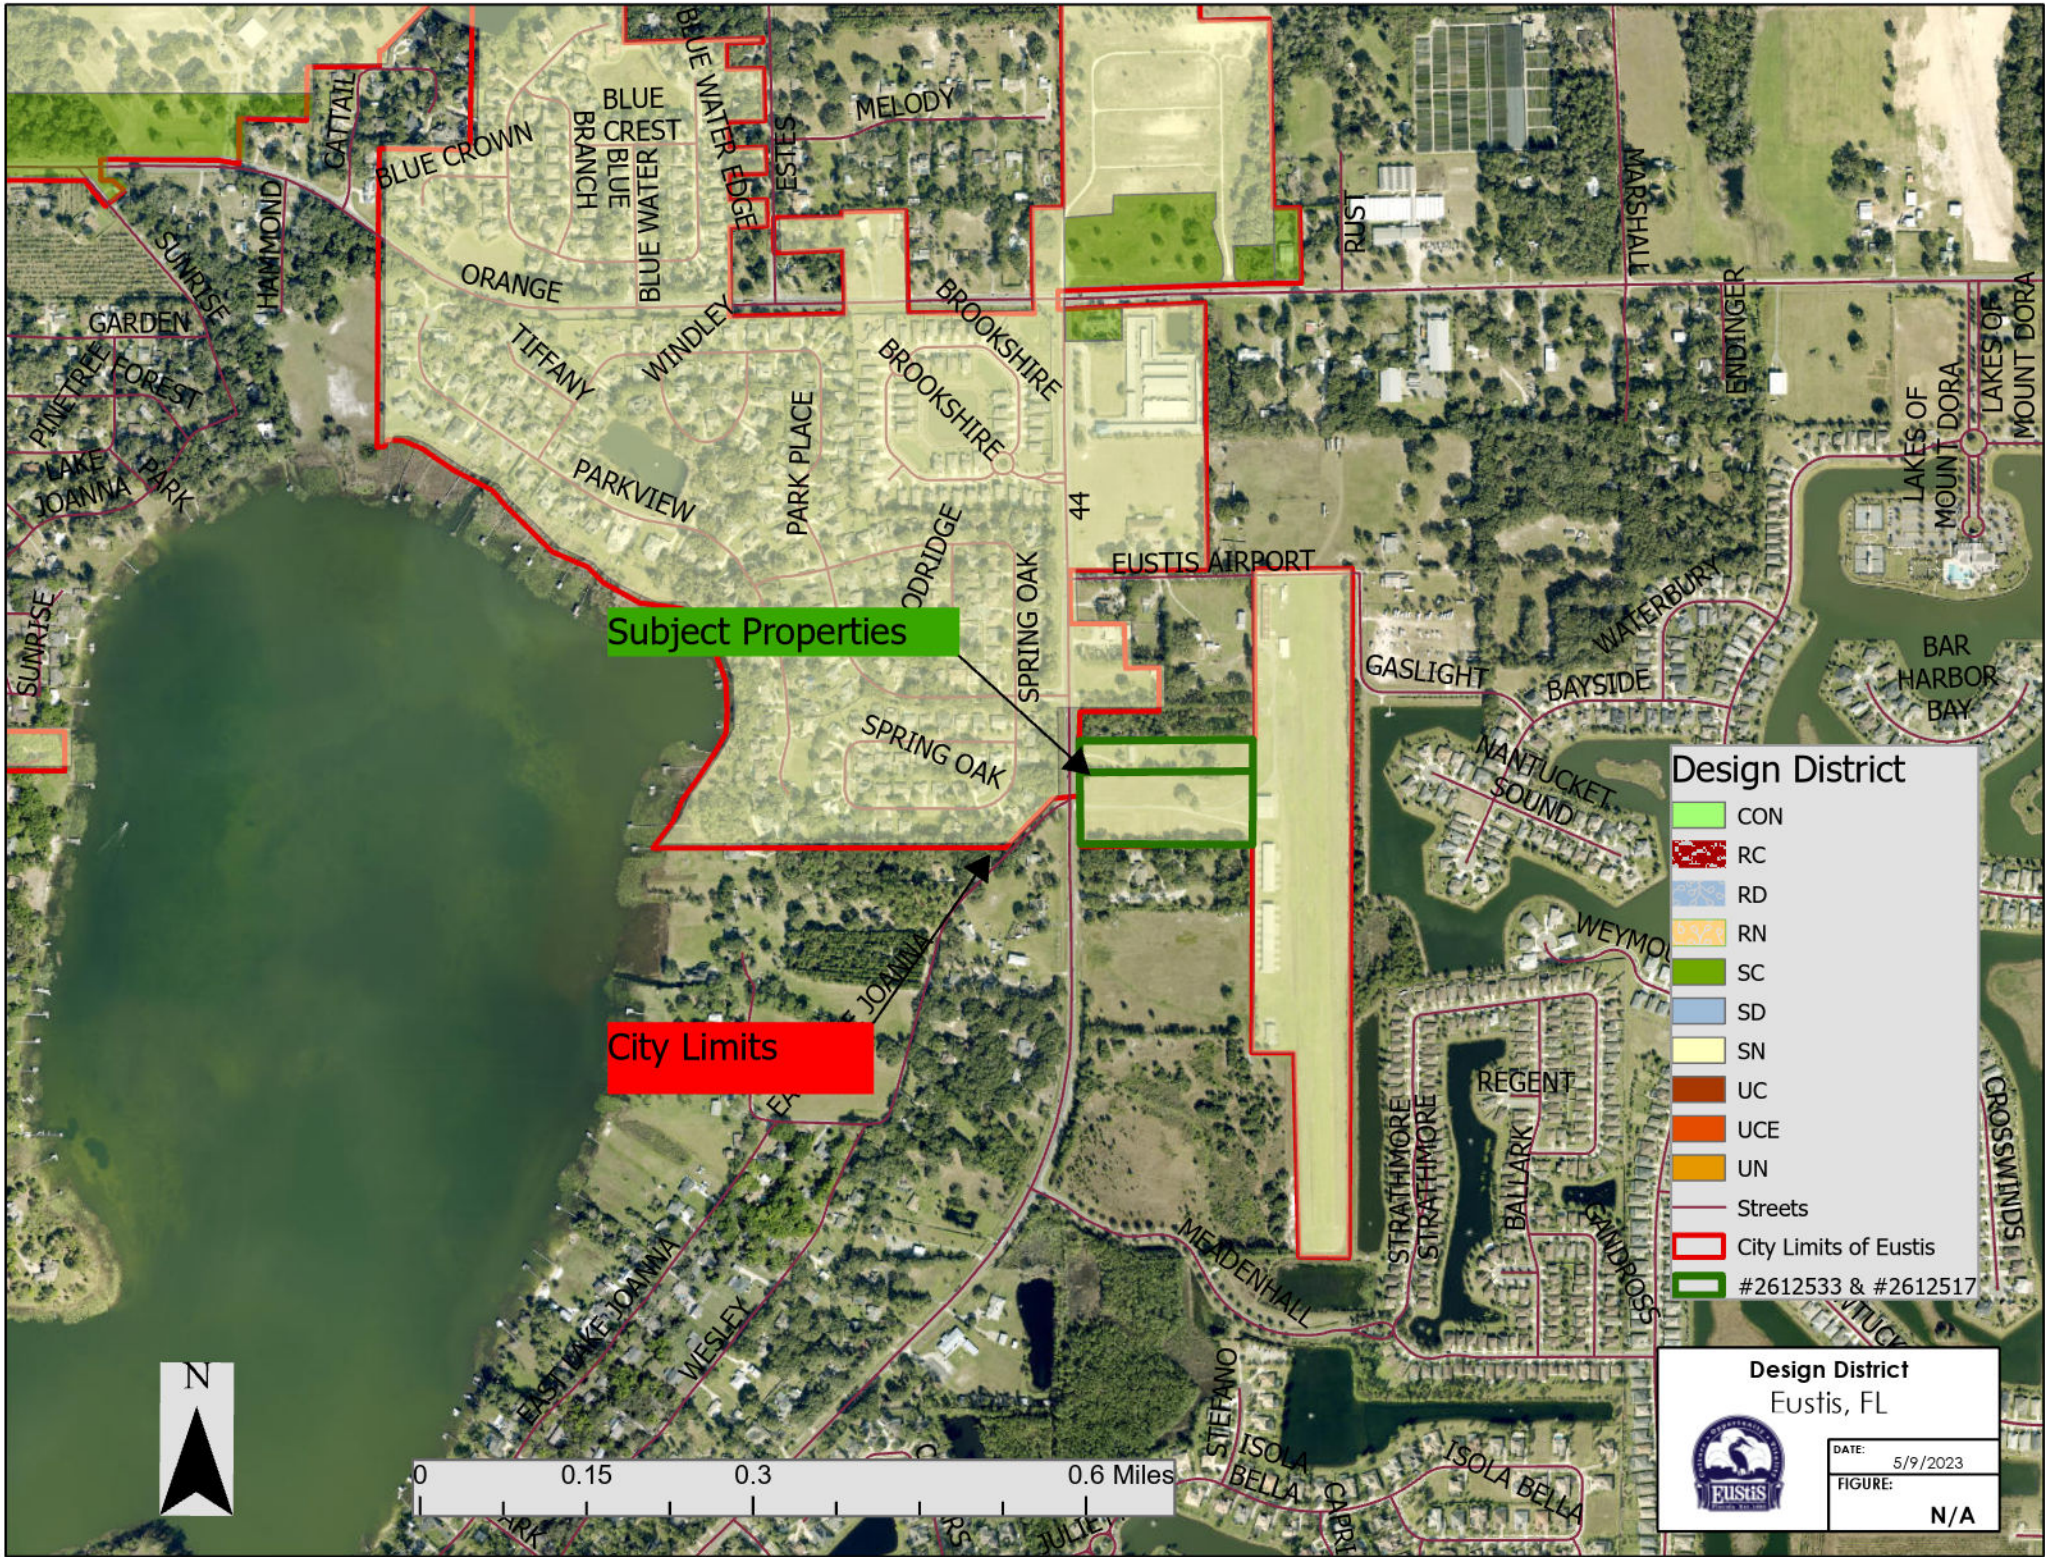

Subject Properties

City Limits

1. **Design District**
2. CON
   - RC
   - RD
   - RN
   - SC
   - SD
   - SN
   - UC
   - UCE
   - UN
   - Streets
   - City Limits of Eustis
   - #2612533 & #2612517

Design District
Eustis, FL

DATE: 5/9/2023
FIGURE: N/A

0 0.15 0.3 0.6 Miles