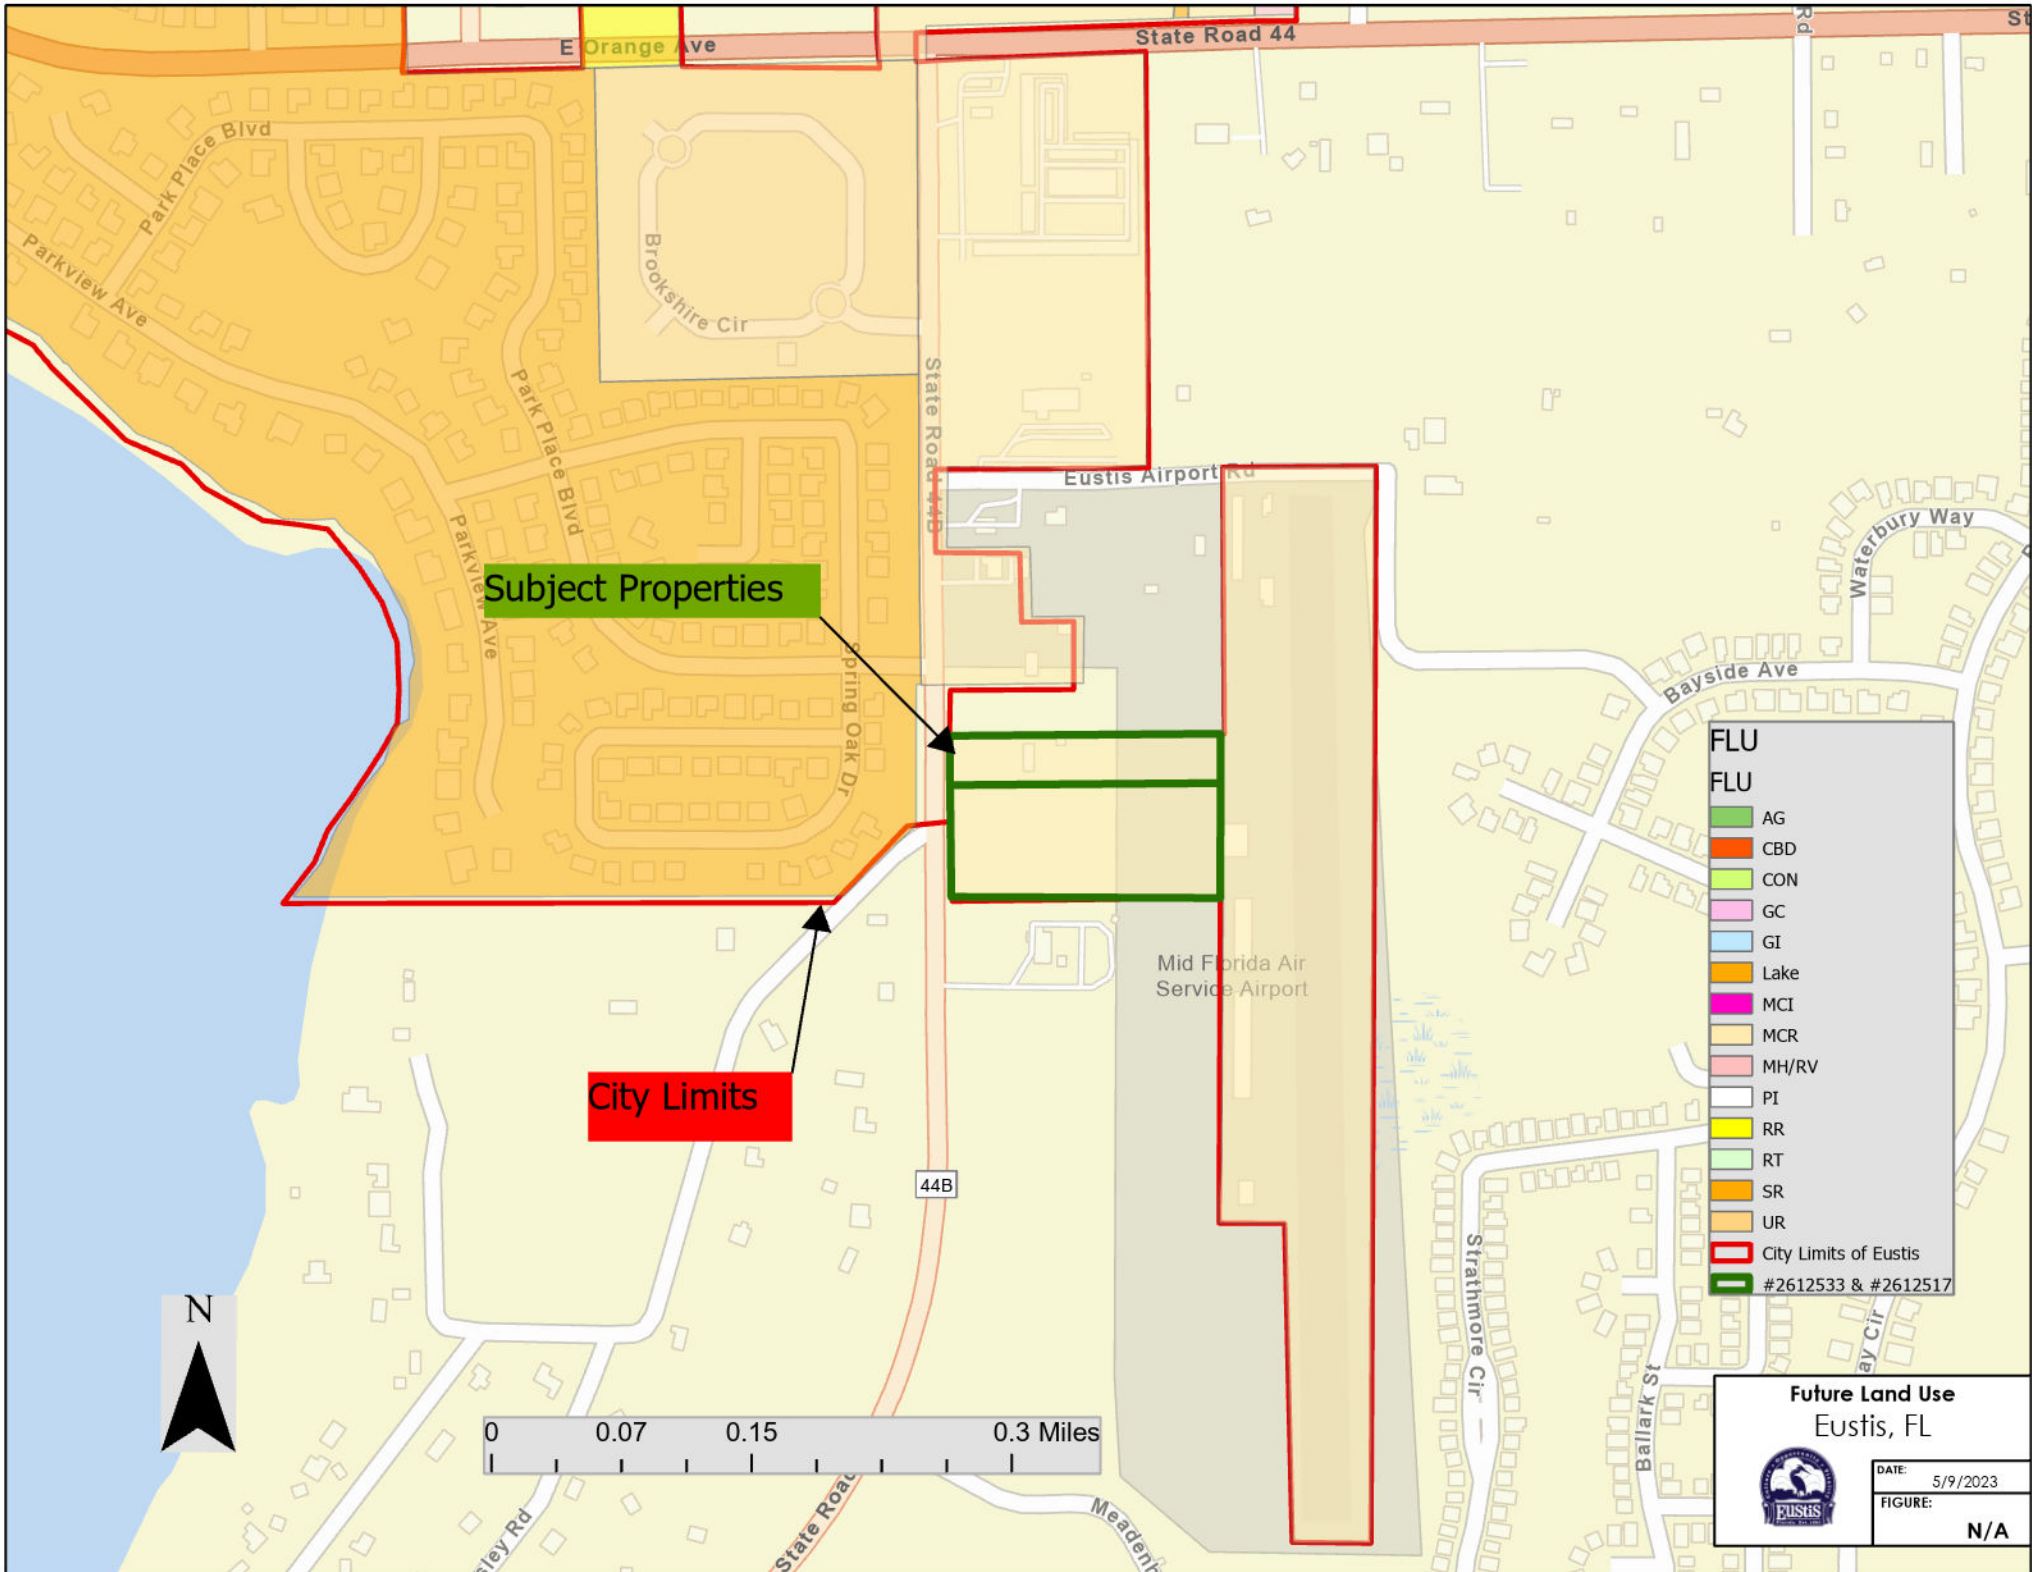

**Design District**  
Eustis, FL

DATE: 5/9/2023  
FIGURE: N/A

0 0.15 0.3 0.6 Miles

Subject Properties

City Limits

- FLU**
- AG
  - CBD
  - CON
  - GC
  - GI
  - Lake
  - MCI
  - MCR
  - MH/RV
  - PI
  - RR
  - RT
  - SR
  - UR
  - City Limits of Eustis
  - #2612533 & #2612517