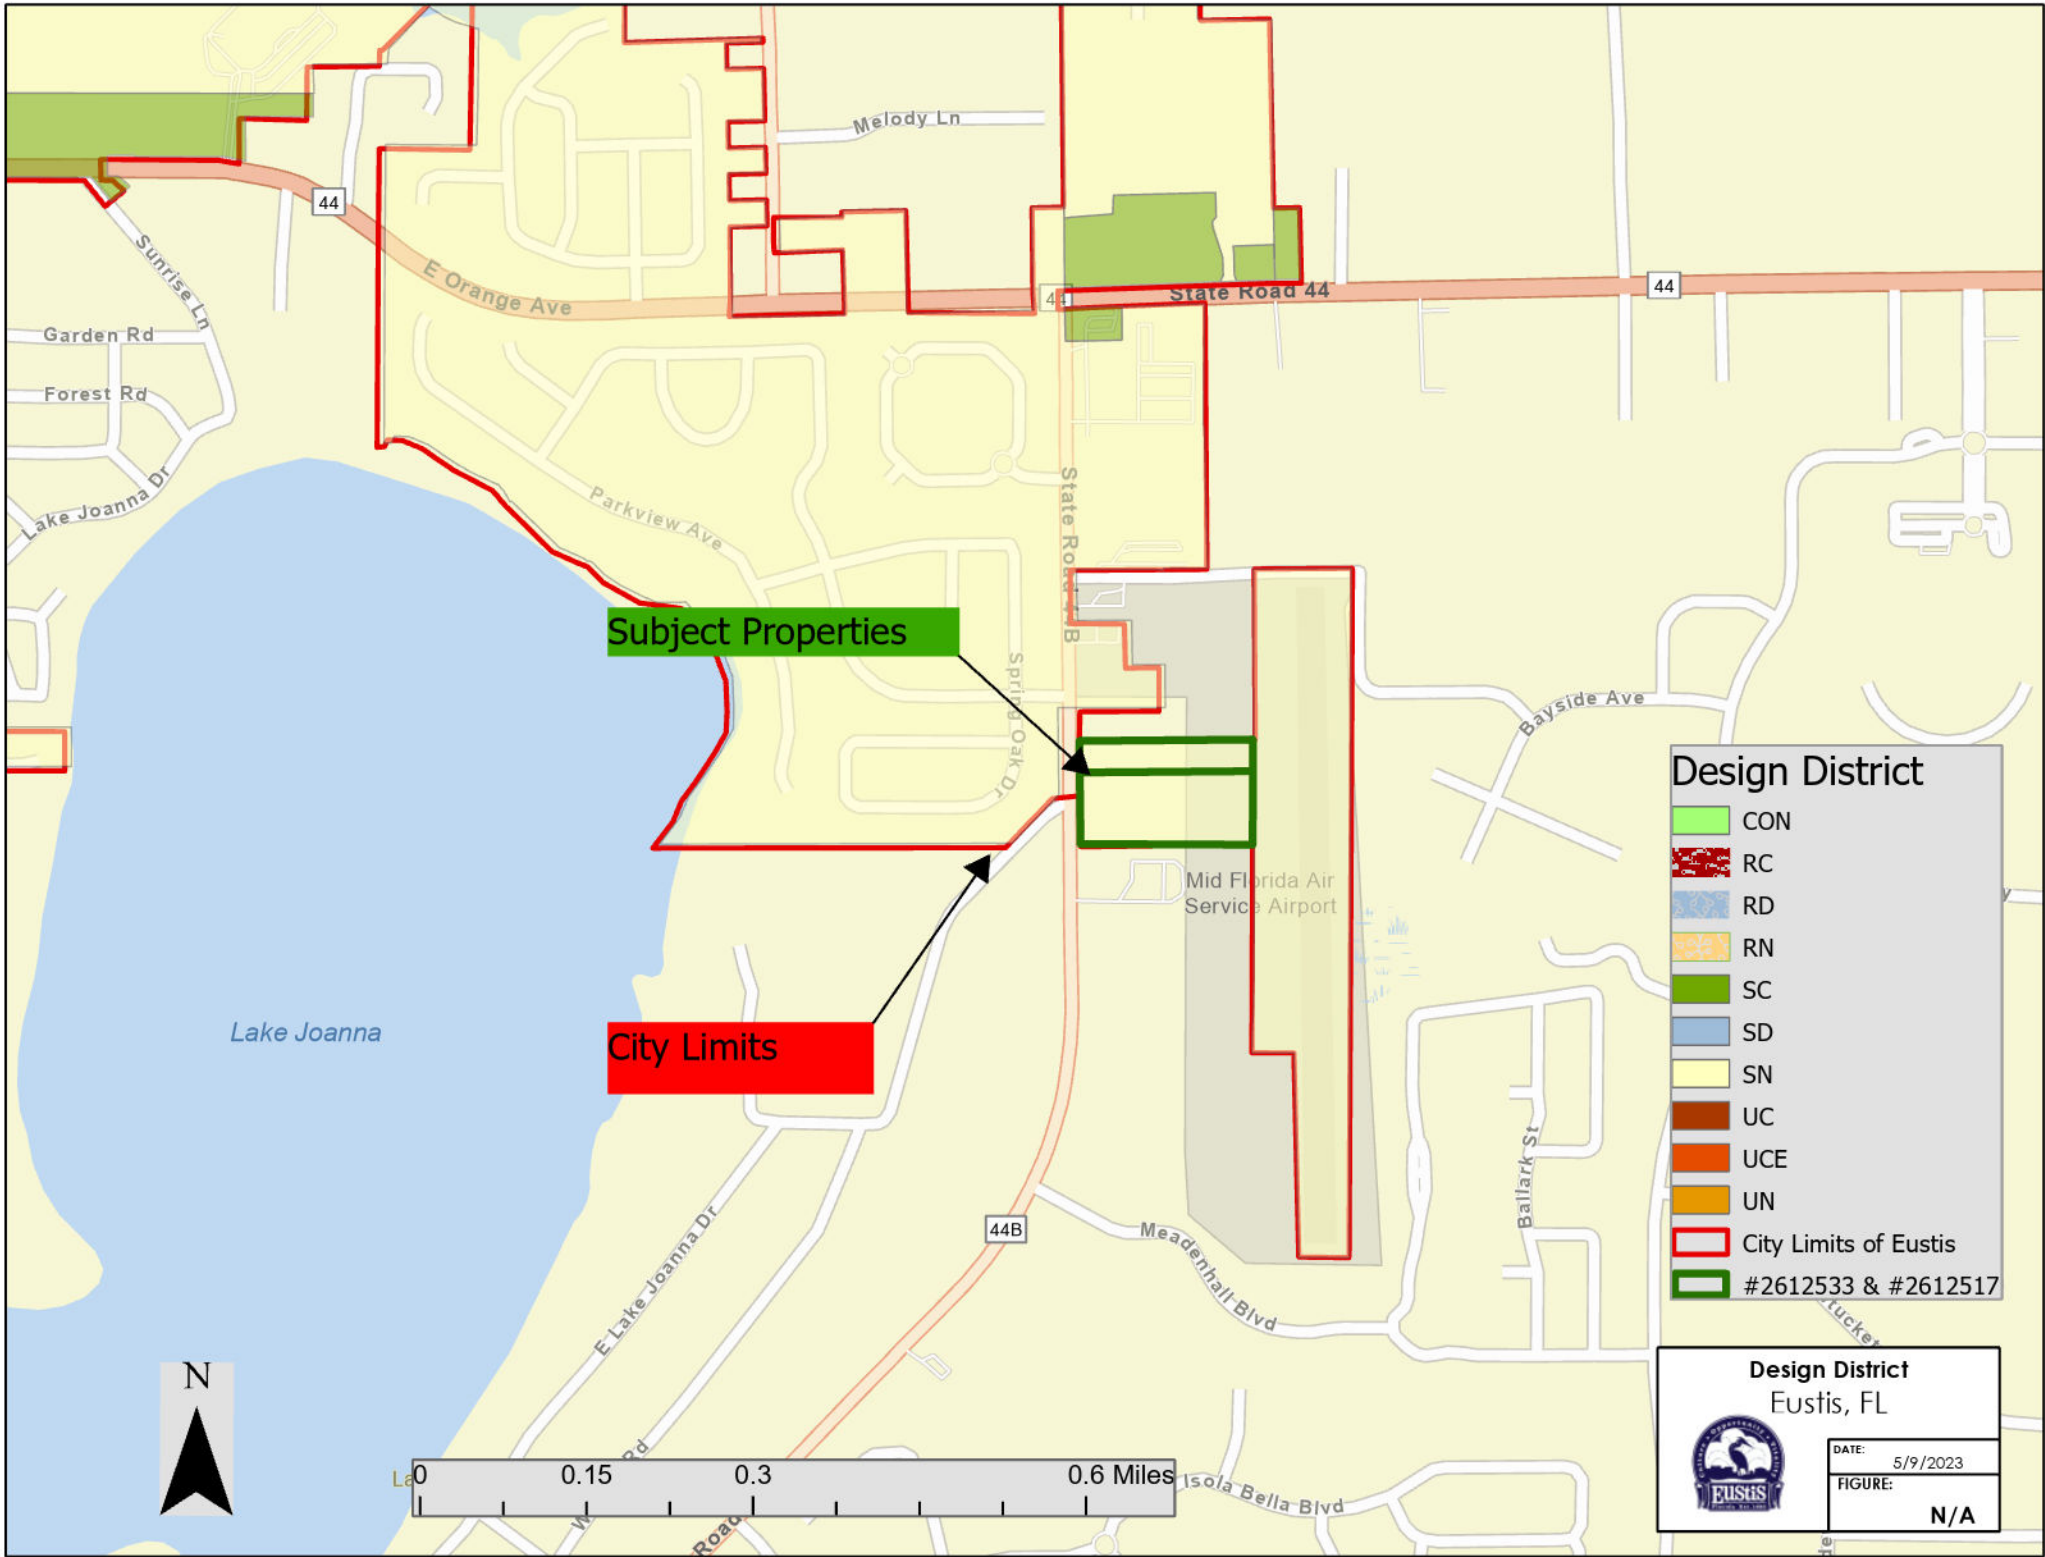

Subject Properties

500 Feet Proximity

City Limits

Mid Florida Air Service Airport

**500 FT Proximity**

#2612533 & #2612517

Eustis, FL

DATE: 5/9/2023

FIGURE: N/A

0 0.1 0.2 0.4 Miles

**Subject Properties**

**City Limits**

- Design District**
- CON
  - RC
  - RD
  - RN
  - SC
  - SD
  - SN
  - UC
  - UCE
  - UN
  - City Limits of Eustis
  - #2612533 & #2612517

DATE: 5/9/2023

FIGURE: N/A

Subject Properties

City Limits

**General Location**

#2612533 & #2612517

Eustis, FL

DATE:	5/9/2023
FIGURE:	N/A