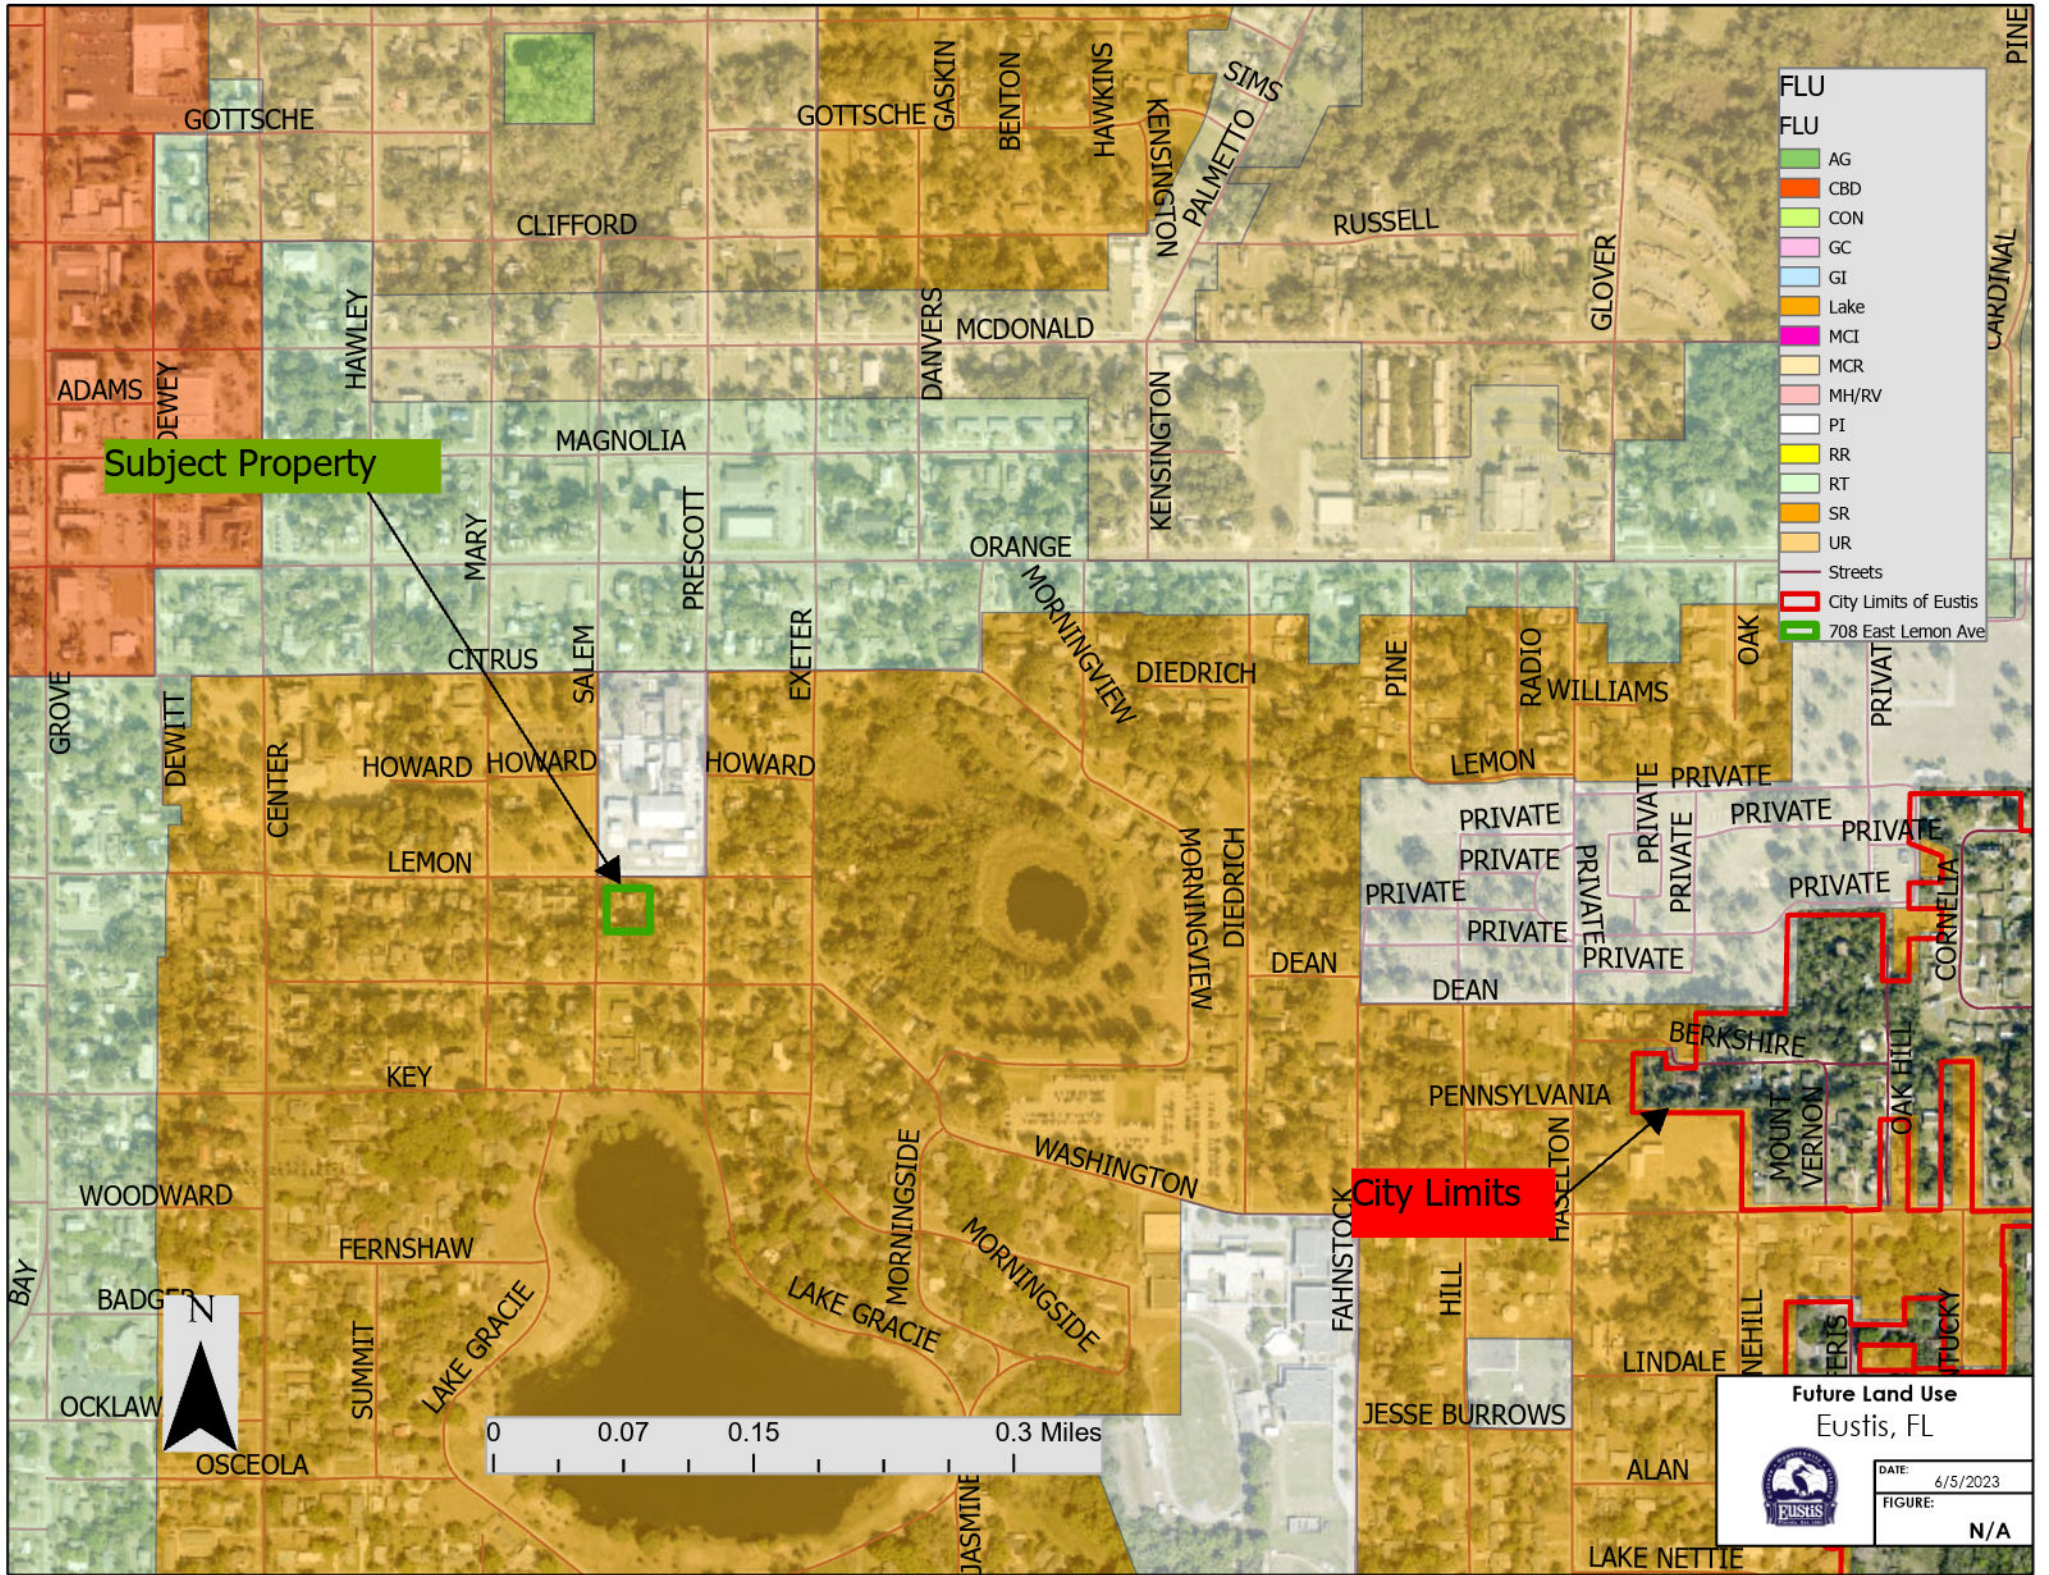

500 Feet Proximity

Eustis

Subject Properties

City Limits

<p>500 FT Proximity 708 E Lemon Ave Eustis, FL</p>	
<p>DATE: 6/5/2023</p>	<p>FIGURE: N/A</p>

Subject Property

- Design District**
- CON
 - RC
 - RD
 - RN
 - SC
 - SD
 - SN
 - UC
 - UCE
 - UN
 - Streets
 - City Limits of Eustis
 - 708 East Lemon Ave

City Limits

Design District
 #708 E Lemon Ave
 Eustis, FL

DATE: 6/5/2023

FIGURE: N/A

Subject Property

City Limits

- FLU**
- AG
 - CBD
 - CON
 - GC
 - GI
 - Lake
 - MCI
 - MCR
 - MH/RV
 - PI
 - RR
 - RT
 - SR
 - UR
 - City Limits of Eustis
 - 708 East Lemon Ave

Future Land Use
Eustis, FL

DATE: 6/5/2023
FIGURE: N/A

0 0.07 0.15 0.3 Miles

- FLU**
- AG
 - CBD
 - CON
 - GC
 - GI
 - Lake
 - MCI
 - MCR
 - MH/RV
 - PI
 - RR
 - RT
 - SR
 - UR
 - Streets
 - City Limits of Eustis
 - 708 East Lemon Ave

Subject Property

City Limits

General Location

708 E Lemon Ave

Eustis, FL

DATE: 6/5/2023

FIGURE: N/A

0 0.05 0.1 0.19 Miles