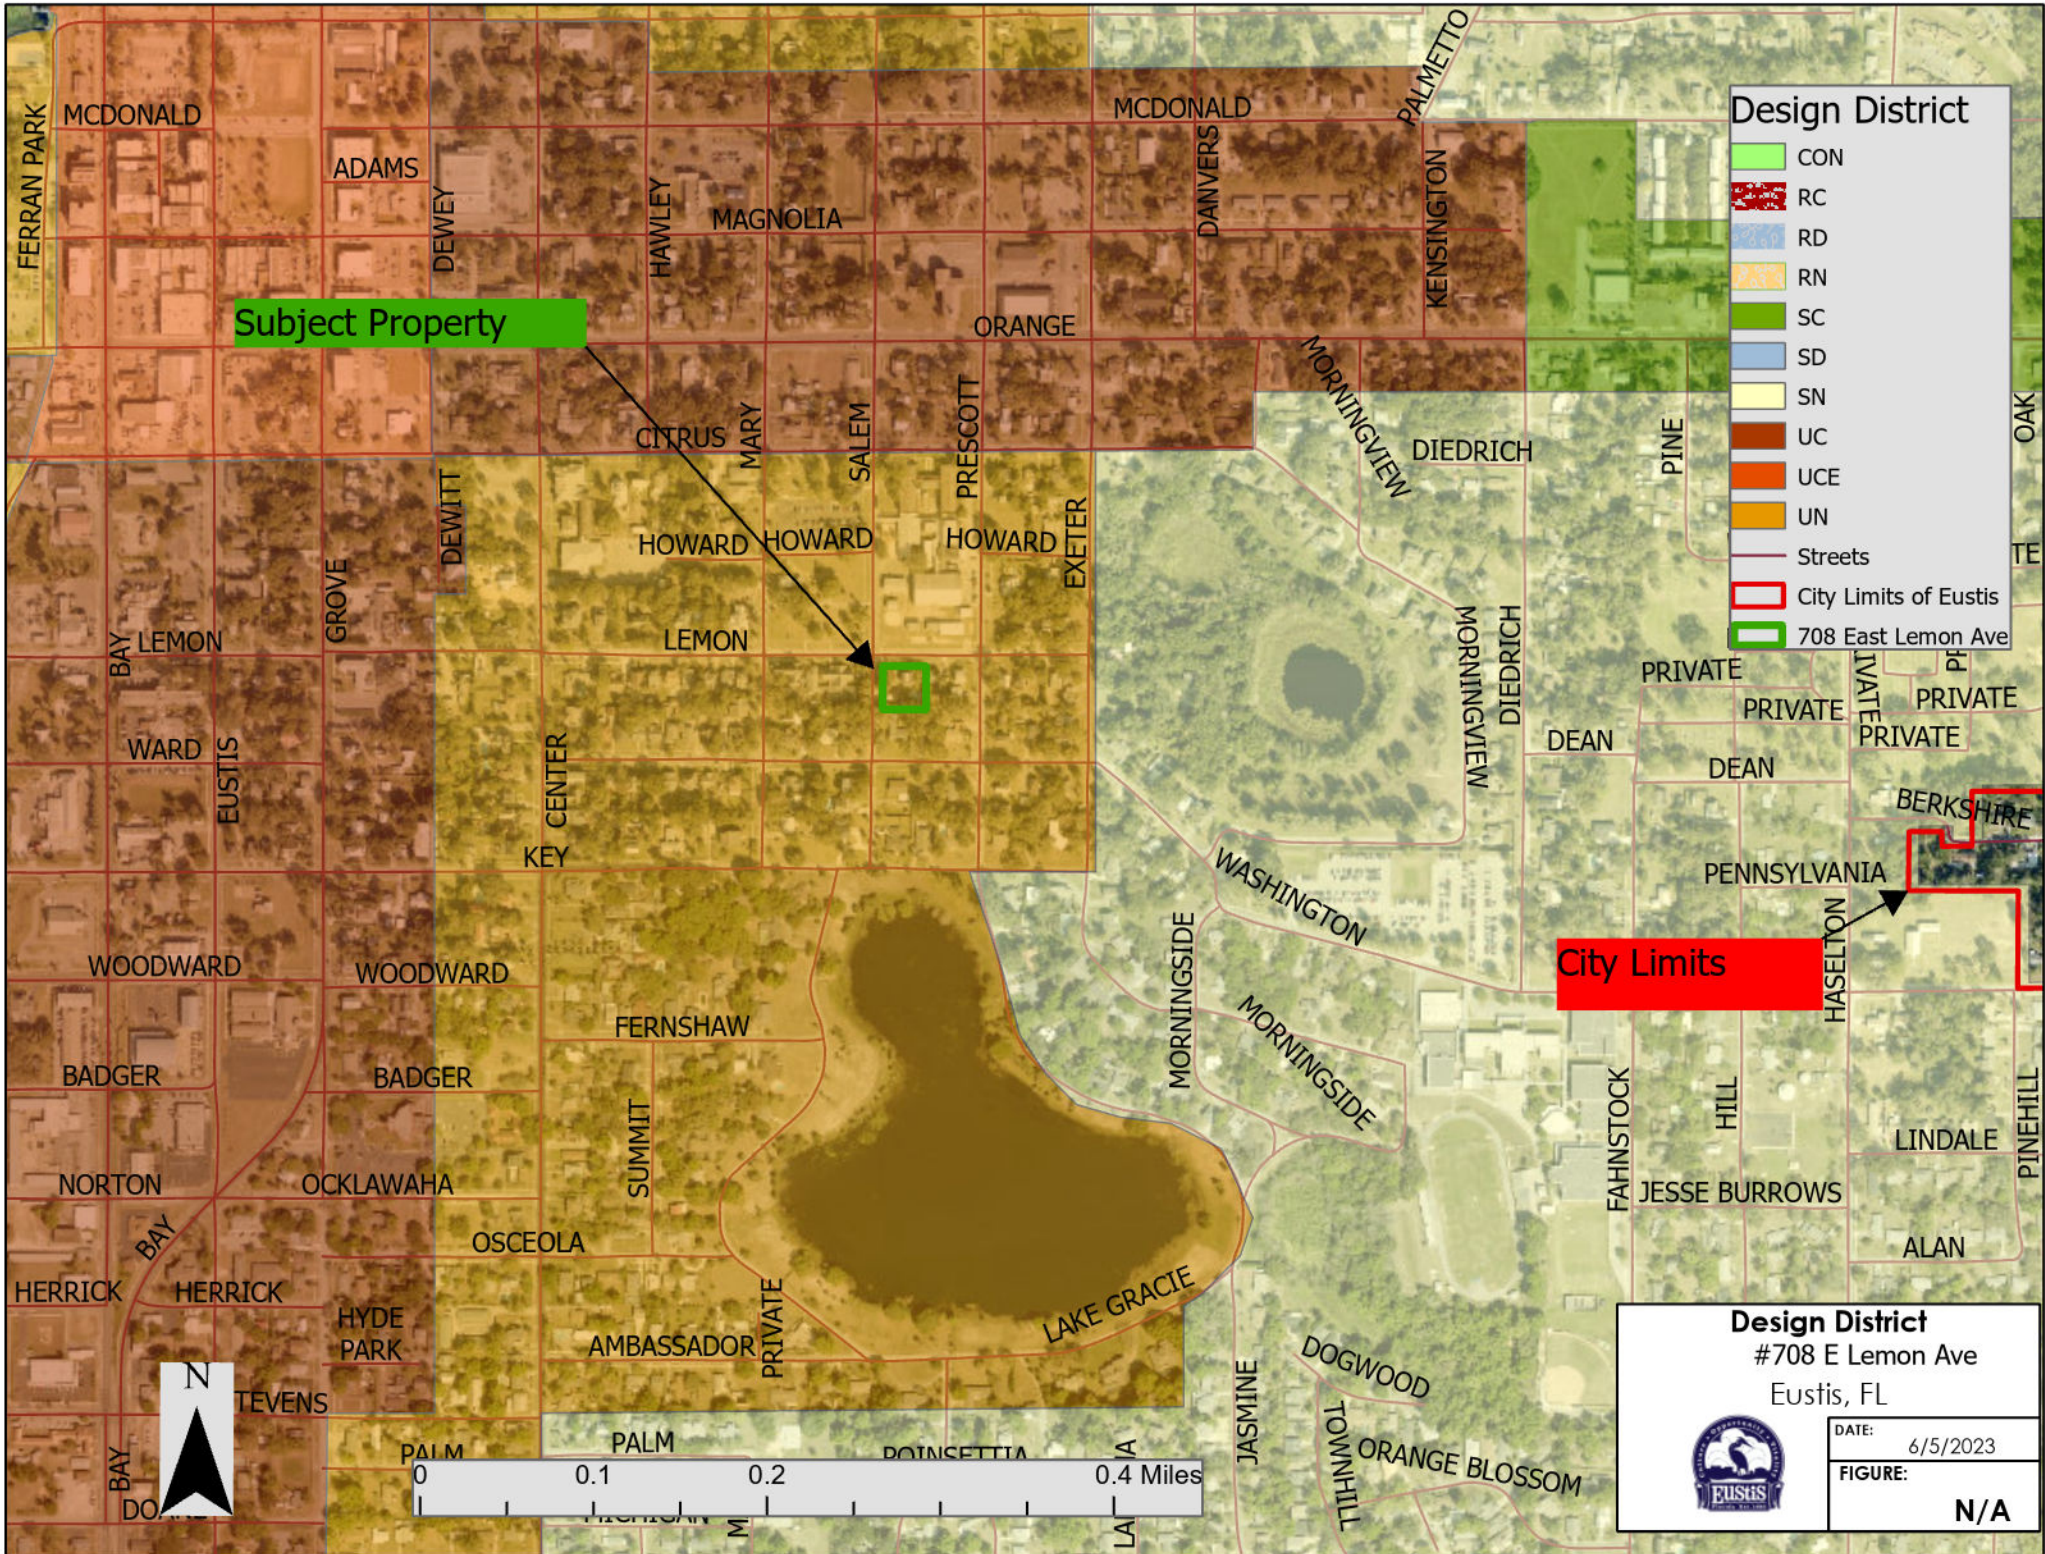

500 Feet Proximity

Eustis

Subject Properties

City Limits

<p>500 FT Proximity 708 E Lemon Ave Eustis, FL</p>	
<p>DATE: 6/5/2023</p>	<p>FIGURE: N/A</p>

Subject Property

- Design District**
- CON
 - RC
 - RD
 - RN
 - SC
 - SD
 - SN
 - UC
 - UCE
 - UN
 - Streets
 - City Limits of Eustis
 - 708 East Lemon Ave

City Limits

Design District
 #708 E Lemon Ave
 Eustis, FL

DATE: 6/5/2023
 FIGURE: N/A

Design District

- CON
- RC
- RD
- RN
- SC
- SD
- SN
- UC
- UCE
- UN
- City Limits of Eustis
- 708 East Lemon Ave

Subject Property

Subject Property

City Limits

Future Land Use
Eustis, FL

DATE: 6/5/2023
FIGURE: N/A

Subject Property

City Limits

General Location
708 E Lemon Ave
Eustis, FL

DATE:	6/5/2023
FIGURE:	N/A

Subject Property

City Limits

General Location

708 E Lemon Ave

Eustis, FL

DATE: 6/5/2023

FIGURE: N/A

0 0.05 0.1 0.19 Miles