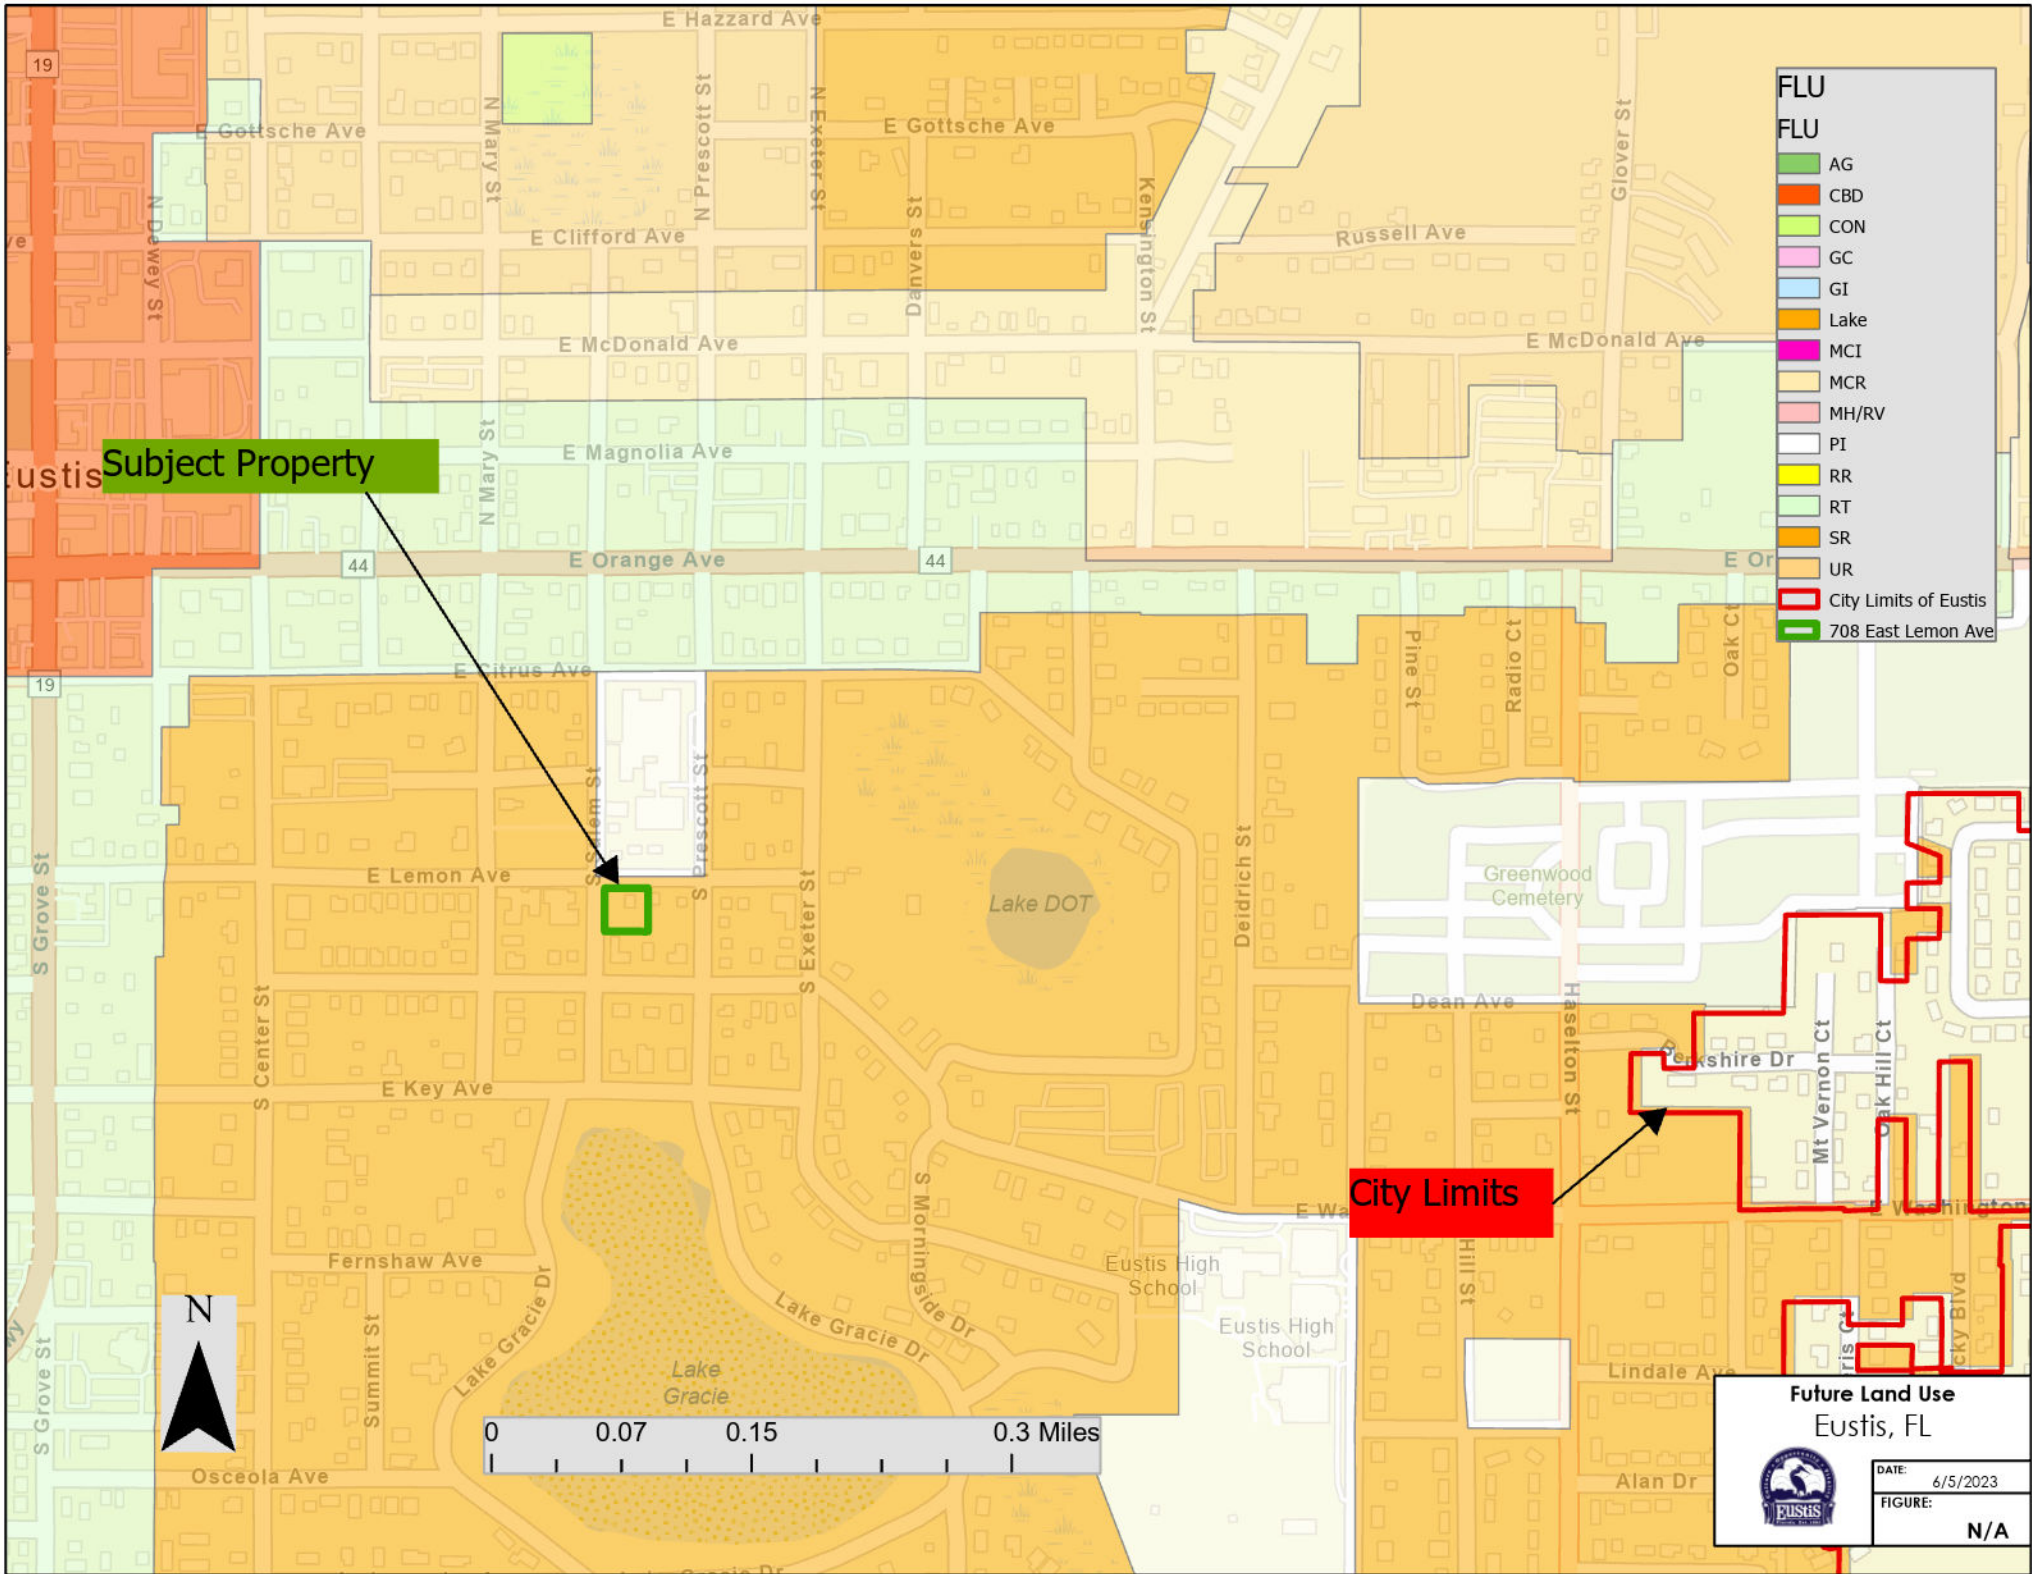

500 Feet Proximity

Eustis

Subject Properties

City Limits

<p>500 FT Proximity 708 E Lemon Ave Eustis, FL</p>	
<p>DATE: 6/5/2023</p>	<p>FIGURE: N/A</p>

Subject Property

- Design District**
- CON
 - RC
 - RD
 - RN
 - SC
 - SD
 - SN
 - UC
 - UCE
 - UN
 - Streets
 - City Limits of Eustis
 - 708 East Lemon Ave

City Limits

Design District
 #708 E Lemon Ave
 Eustis, FL

DATE: 6/5/2023

FIGURE: N/A

Subject Property

City Limits

- FLU**
- AG
 - CBD
 - CON
 - GC
 - GI
 - Lake
 - MCI
 - MCR
 - MH/RV
 - PI
 - RR
 - RT
 - SR
 - UR
 - City Limits of Eustis
 - 708 East Lemon Ave

Future Land Use
Eustis, FL

DATE: 6/5/2023
FIGURE: N/A

0 0.07 0.15 0.3 Miles

- FLU**
- AG
 - CBD
 - CON
 - GC
 - GI
 - Lake
 - MCI
 - MCR
 - MH/RV
 - PI
 - RR
 - RT
 - SR
 - UR
 - Streets
 - City Limits of Eustis
 - 708 East Lemon Ave

Subject Property

City Limits

General Location

708 E Lemon Ave

Eustis, FL

DATE: 6/5/2023

FIGURE: N/A

0 0.05 0.1 0.19 Miles