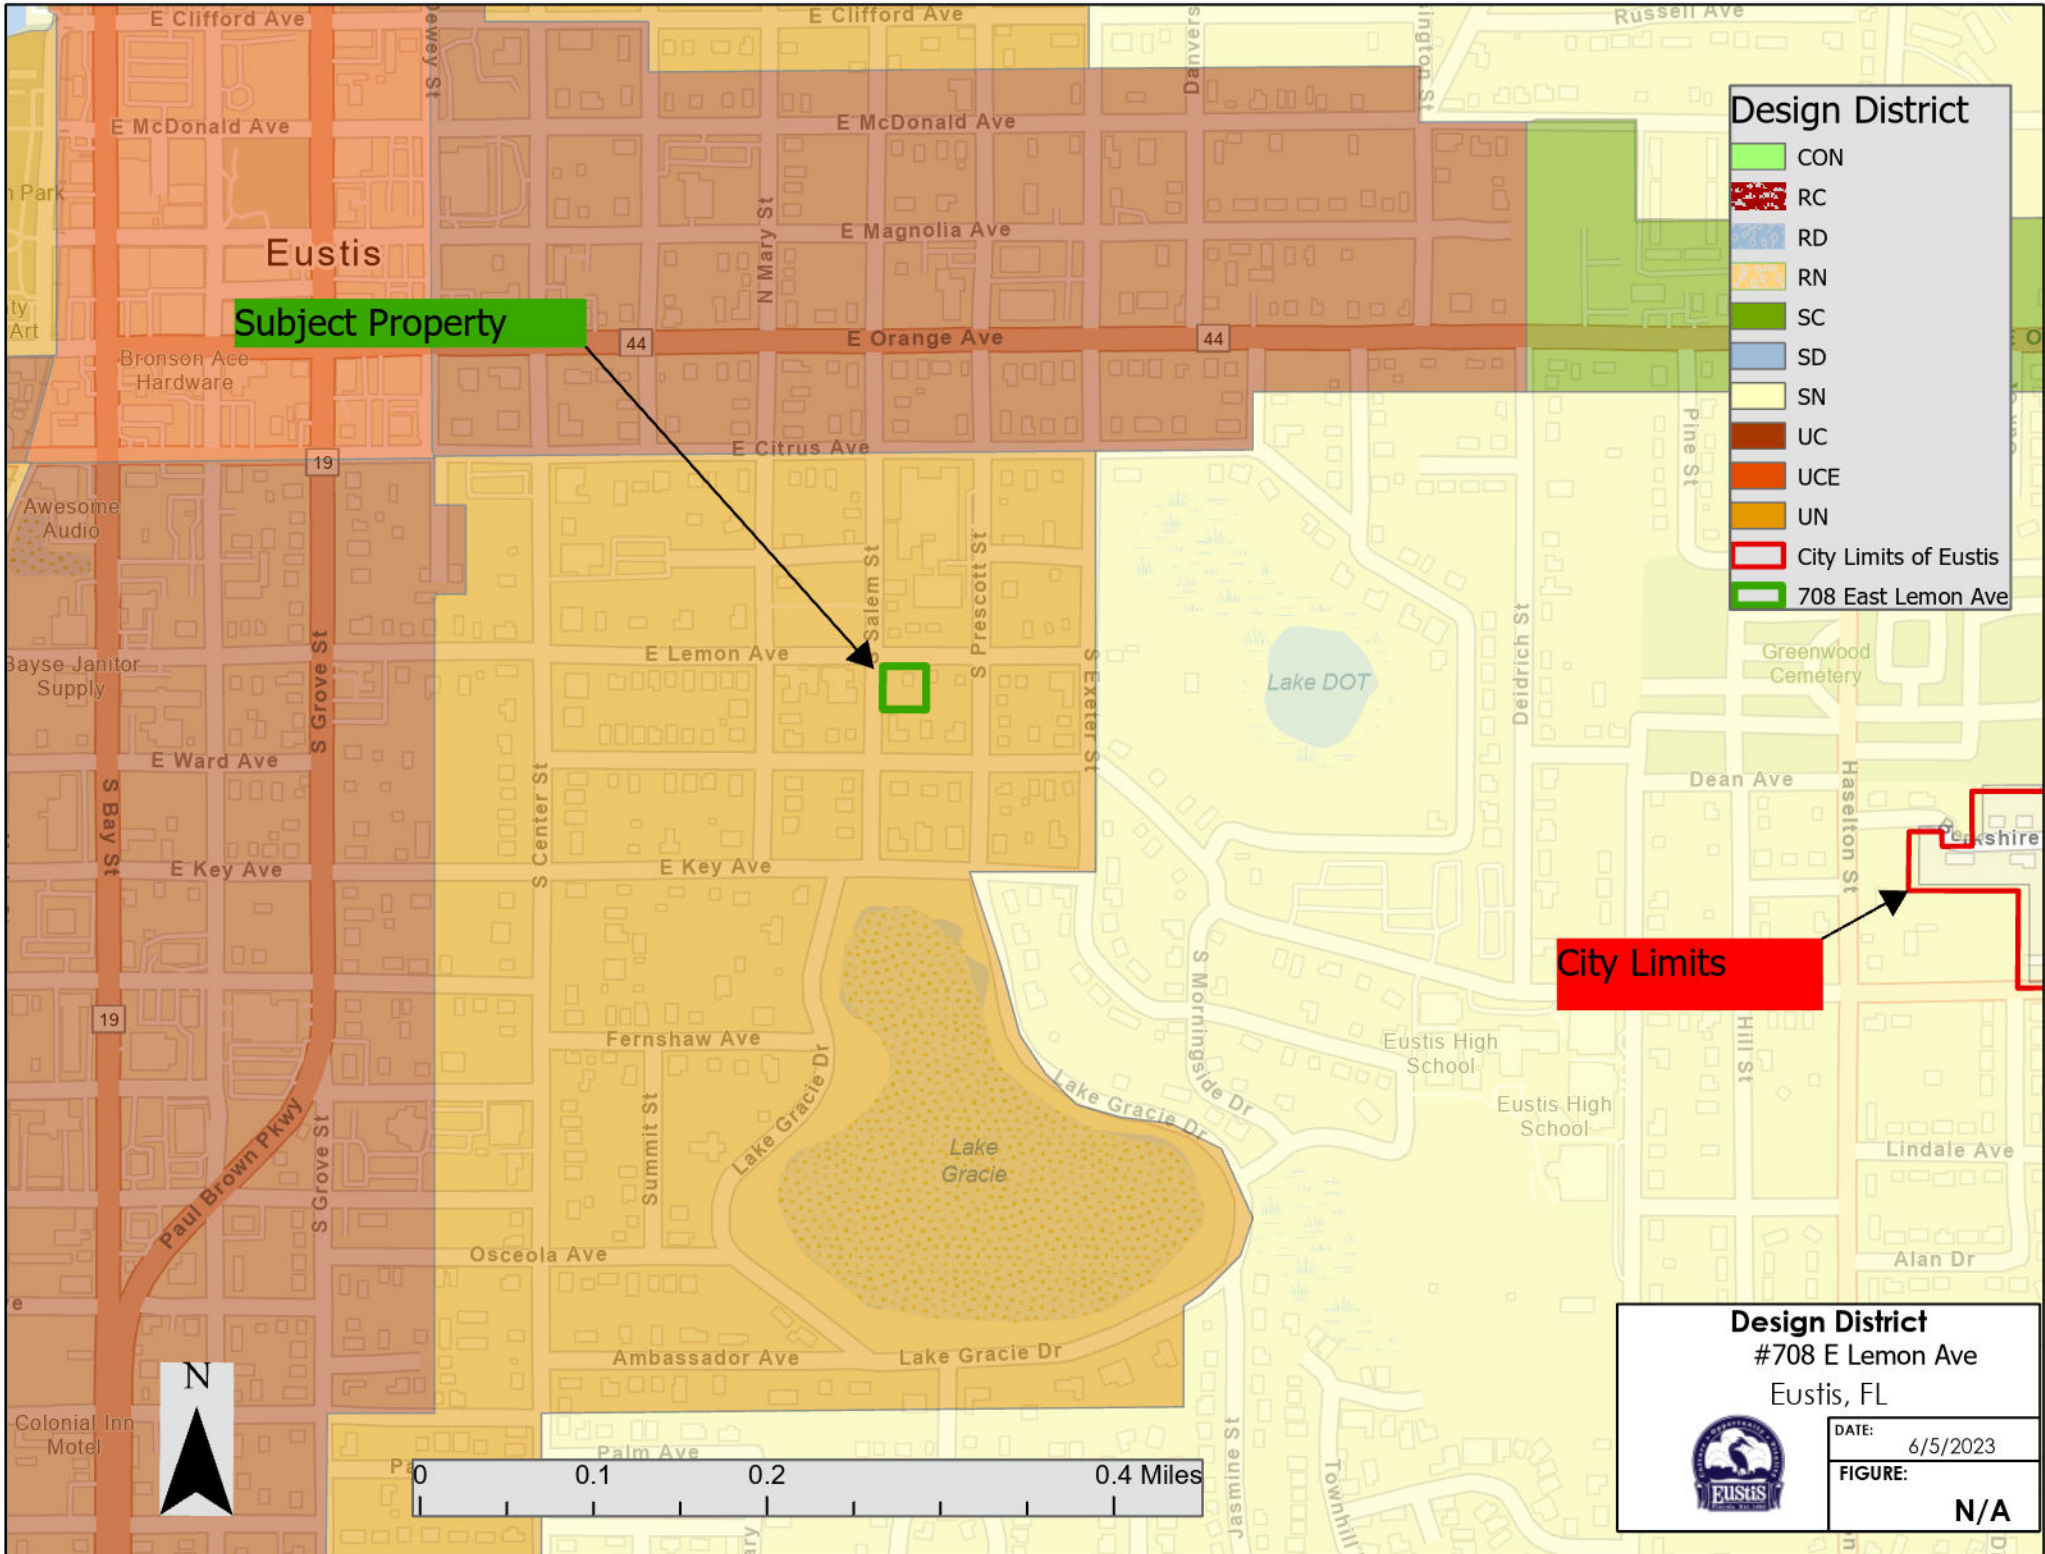

500 Feet Proximity

Eustis

Subject Properties

City Limits

<p>500 FT Proximity 708 E Lemon Ave Eustis, FL</p>	
<p>DATE: 6/5/2023</p>	<p>FIGURE: N/A</p>

Subject Property

- Design District**
- CON
 - RC
 - RD
 - RN
 - SC
 - SD
 - SN
 - UC
 - UCE
 - UN
 - Streets
 - City Limits of Eustis
 - 708 East Lemon Ave

City Limits

Design District
 #708 E Lemon Ave
 Eustis, FL

DATE: 6/5/2023
 FIGURE: N/A

Design District

- CON
- RC
- RD
- RN
- SC
- SD
- SN
- UC
- UCE
- UN
- City Limits of Eustis
- 708 East Lemon Ave

Subject Property

Subject Property

City Limits

Future Land Use
Eustis, FL

DATE: 6/5/2023
FIGURE: N/A

Subject Property

City Limits

General Location
708 E Lemon Ave
Eustis, FL

DATE:	6/5/2023
FIGURE:	N/A

Subject Property

City Limits

General Location

708 E Lemon Ave

Eustis, FL

DATE: 6/5/2023

FIGURE: N/A

0 0.05 0.1 0.19 Miles