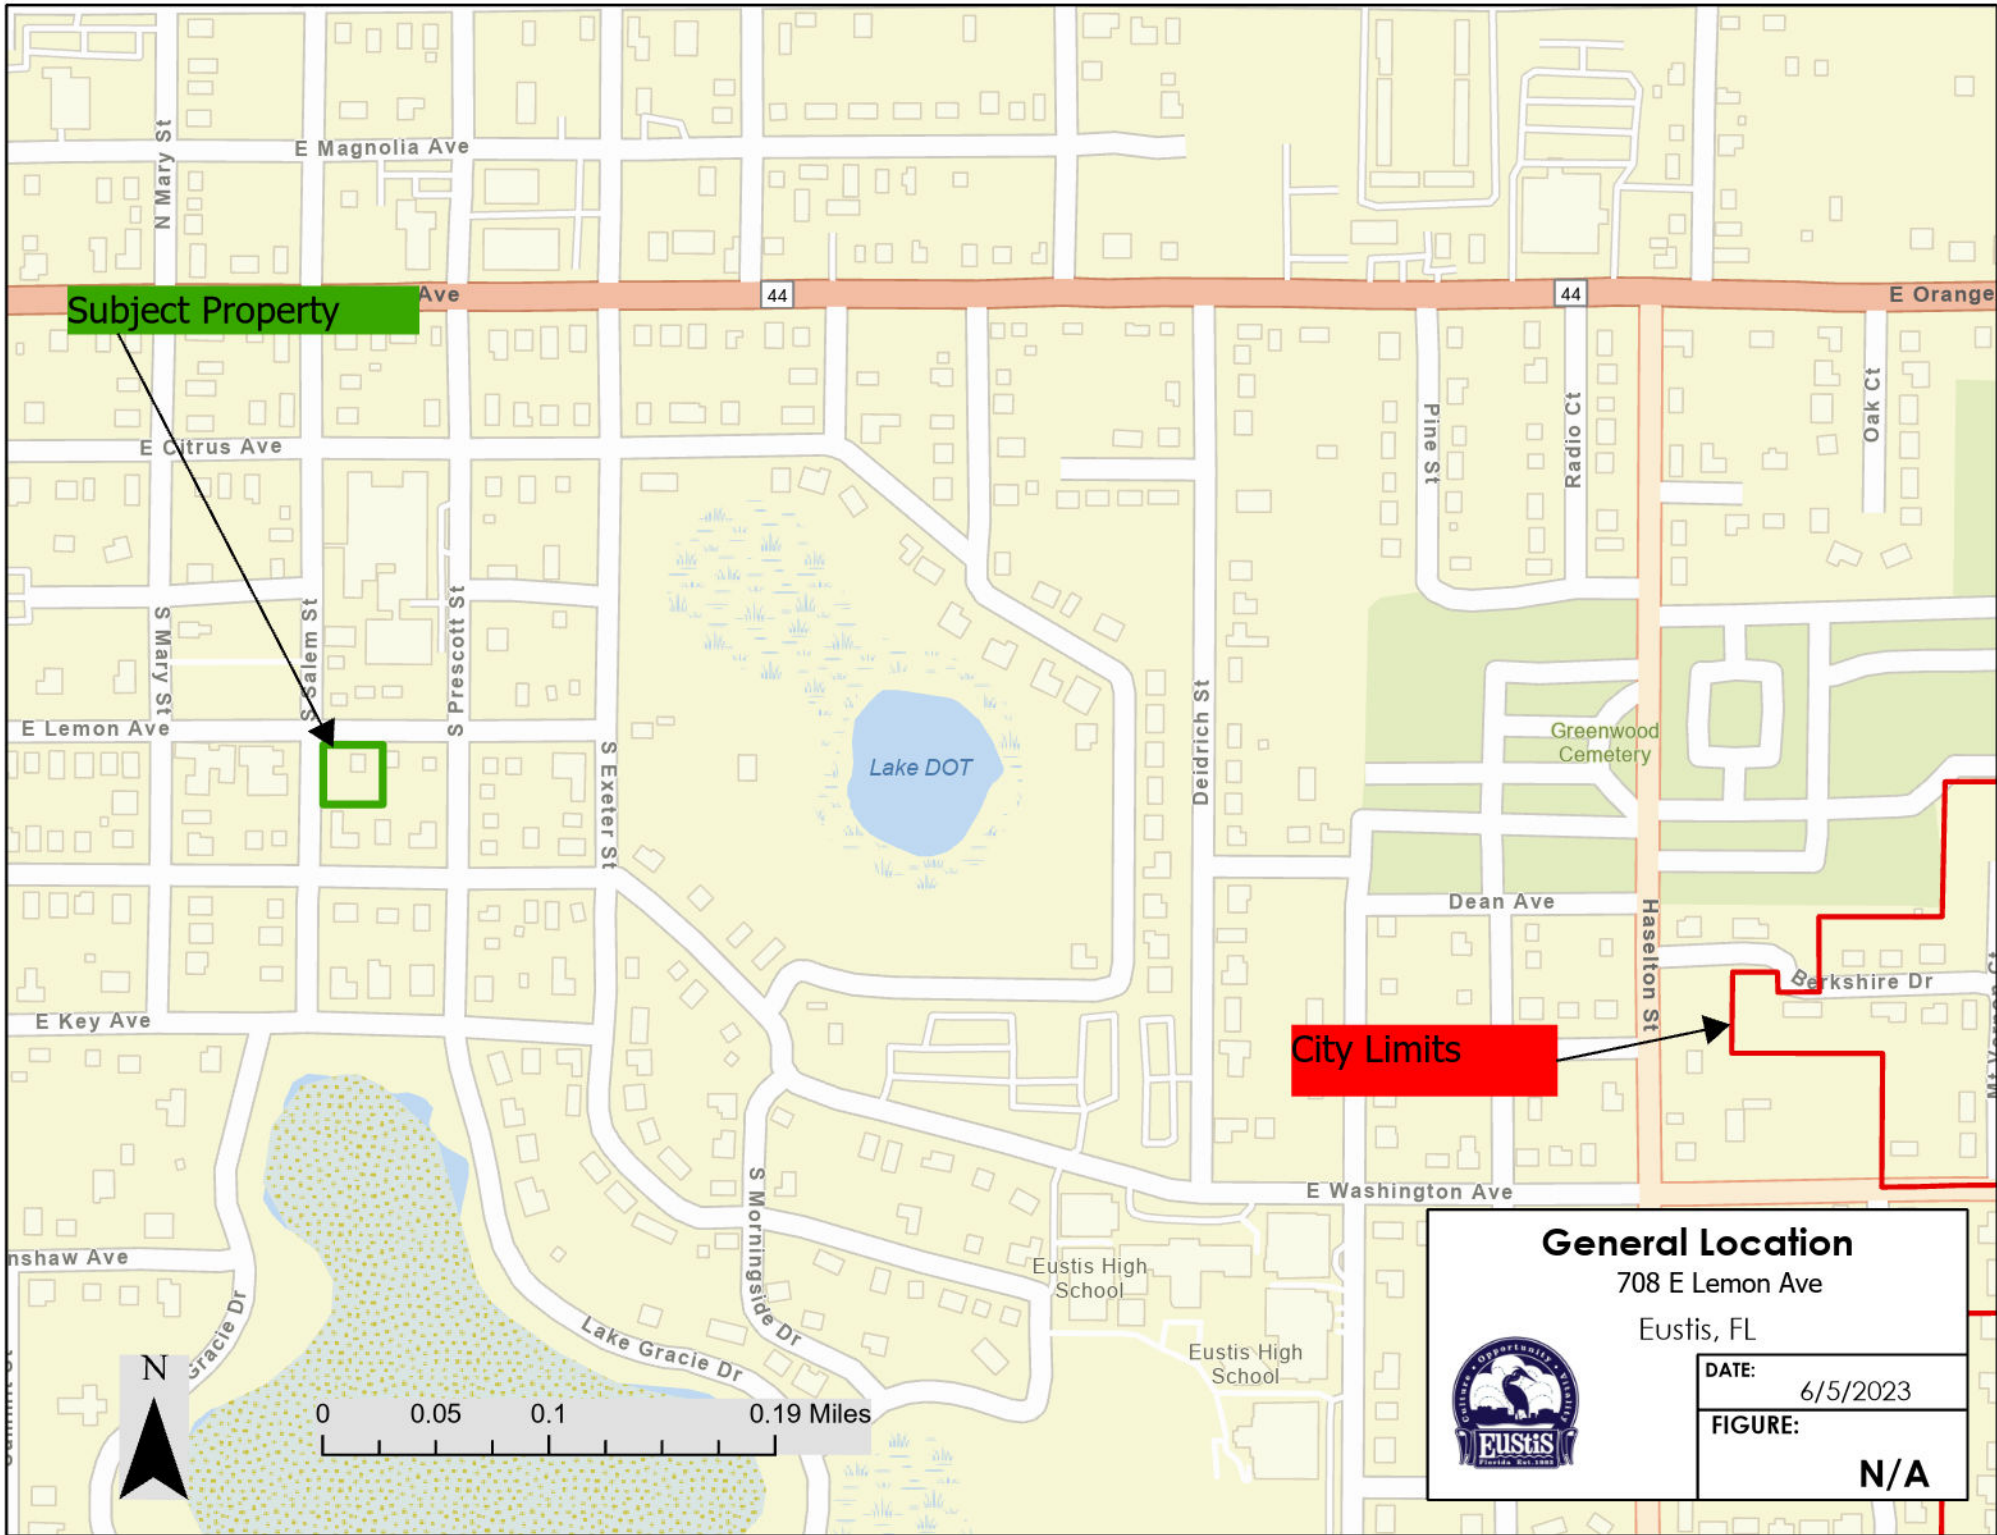

500 Feet Proximity

Eustis

Subject Properties

City Limits

<p>500 FT Proximity 708 E Lemon Ave Eustis, FL</p>	
<p>DATE: 6/5/2023</p>	<p>FIGURE: N/A</p>

Subject Property

- Design District**
- CON
 - RC
 - RD
 - RN
 - SC
 - SD
 - SN
 - UC
 - UCE
 - UN
 - Streets
 - City Limits of Eustis
 - 708 East Lemon Ave

Future Land Use
Eustis, FL

DATE: 6/5/2023
FIGURE: N/A

0 0.07 0.15 0.3 Miles

- FLU**
- AG
 - CBD
 - CON
 - GC
 - GI
 - Lake
 - MCI
 - MCR
 - MH/RV
 - PI
 - RR
 - RT
 - SR
 - UR
 - Streets
 - City Limits of Eustis
 - 708 East Lemon Ave

Subject Property

City Limits

Future Land Use
Eustis, FL

DATE: 6/5/2023
FIGURE: N/A

Subject Property

City Limits

General Location
708 E Lemon Ave
Eustis, FL

DATE:	6/5/2023
FIGURE:	N/A

Subject Property

City Limits

General Location

708 E Lemon Ave

Eustis, FL

DATE: 6/5/2023

FIGURE: N/A

0 0.05 0.1 0.19 Miles