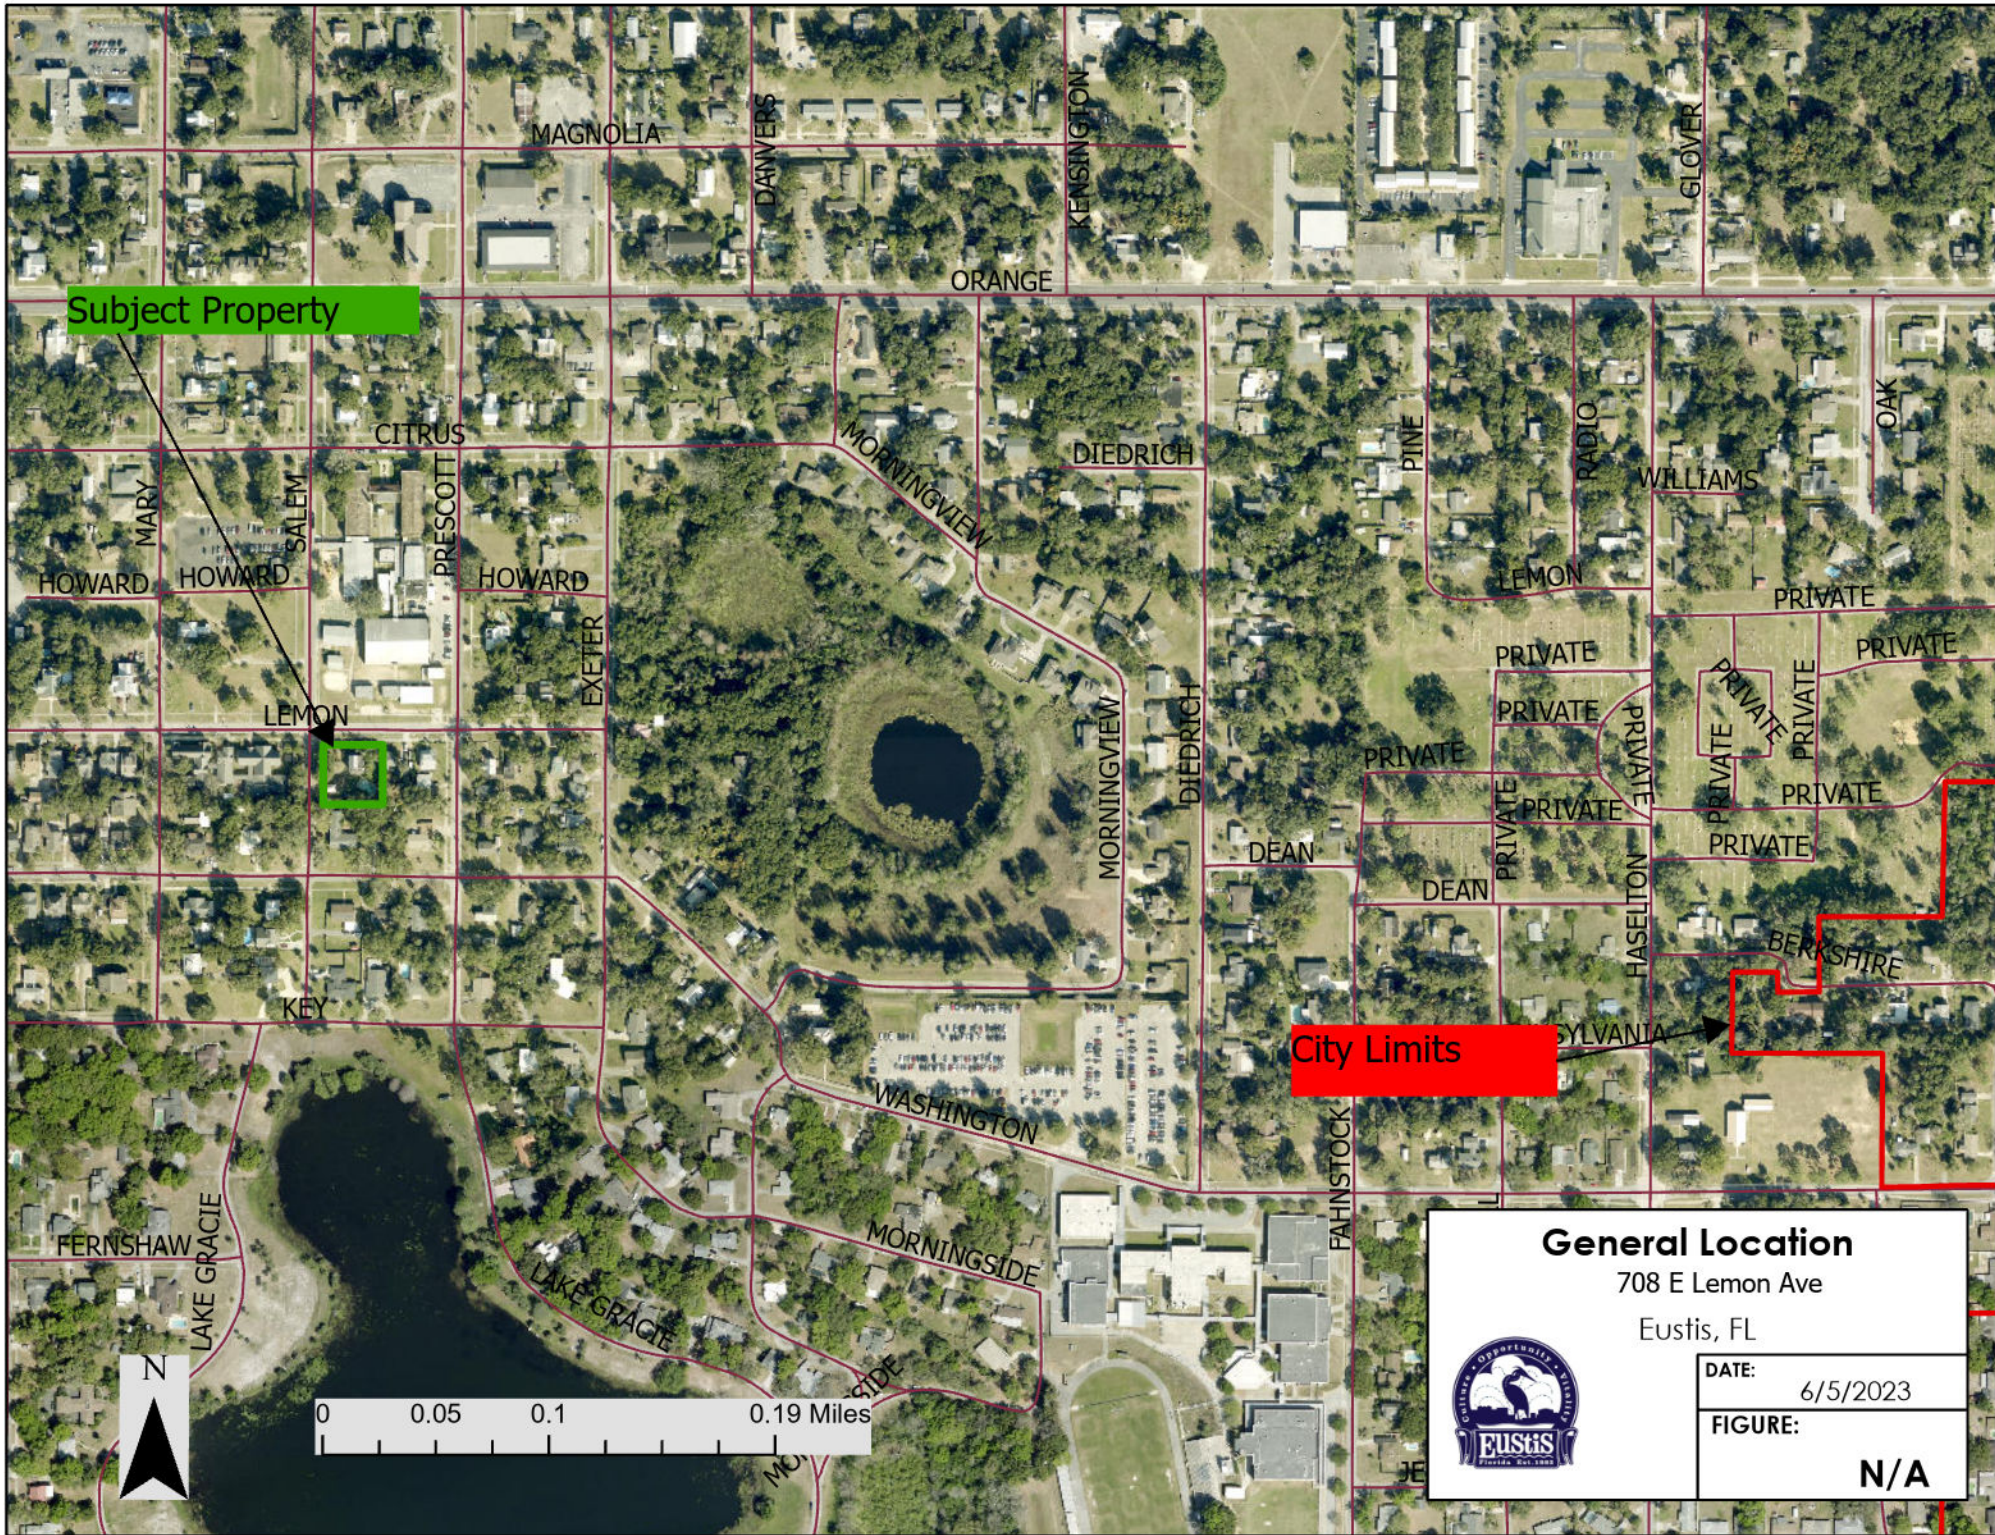

500 Feet Proximity

Eustis

Subject Properties

City Limits

<p>500 FT Proximity 708 E Lemon Ave Eustis, FL</p>	
<p>DATE: 6/5/2023</p>	<p>FIGURE: N/A</p>

Subject Property

- Design District**
- CON
 - RC
 - RD
 - RN
 - SC
 - SD
 - SN
 - UC
 - UCE
 - UN
 - Streets
 - City Limits of Eustis
 - 708 East Lemon Ave

Future Land Use
Eustis, FL

DATE: 6/5/2023
FIGURE: N/A

0 0.07 0.15 0.3 Miles

- FLU**
- AG
 - CBD
 - CON
 - GC
 - GI
 - Lake
 - MCI
 - MCR
 - MH/RV
 - PI
 - RR
 - RT
 - SR
 - UR
 - Streets
 - City Limits of Eustis
 - 708 East Lemon Ave

Subject Property

City Limits

Future Land Use
Eustis, FL

DATE: 6/5/2023
FIGURE: N/A

Subject Property

City Limits

General Location
708 E Lemon Ave
Eustis, FL

DATE:	6/5/2023
FIGURE:	N/A

Subject Property

City Limits

General Location

708 E Lemon Ave

Eustis, FL

DATE: 6/5/2023

FIGURE: N/A

0 0.05 0.1 0.19 Miles