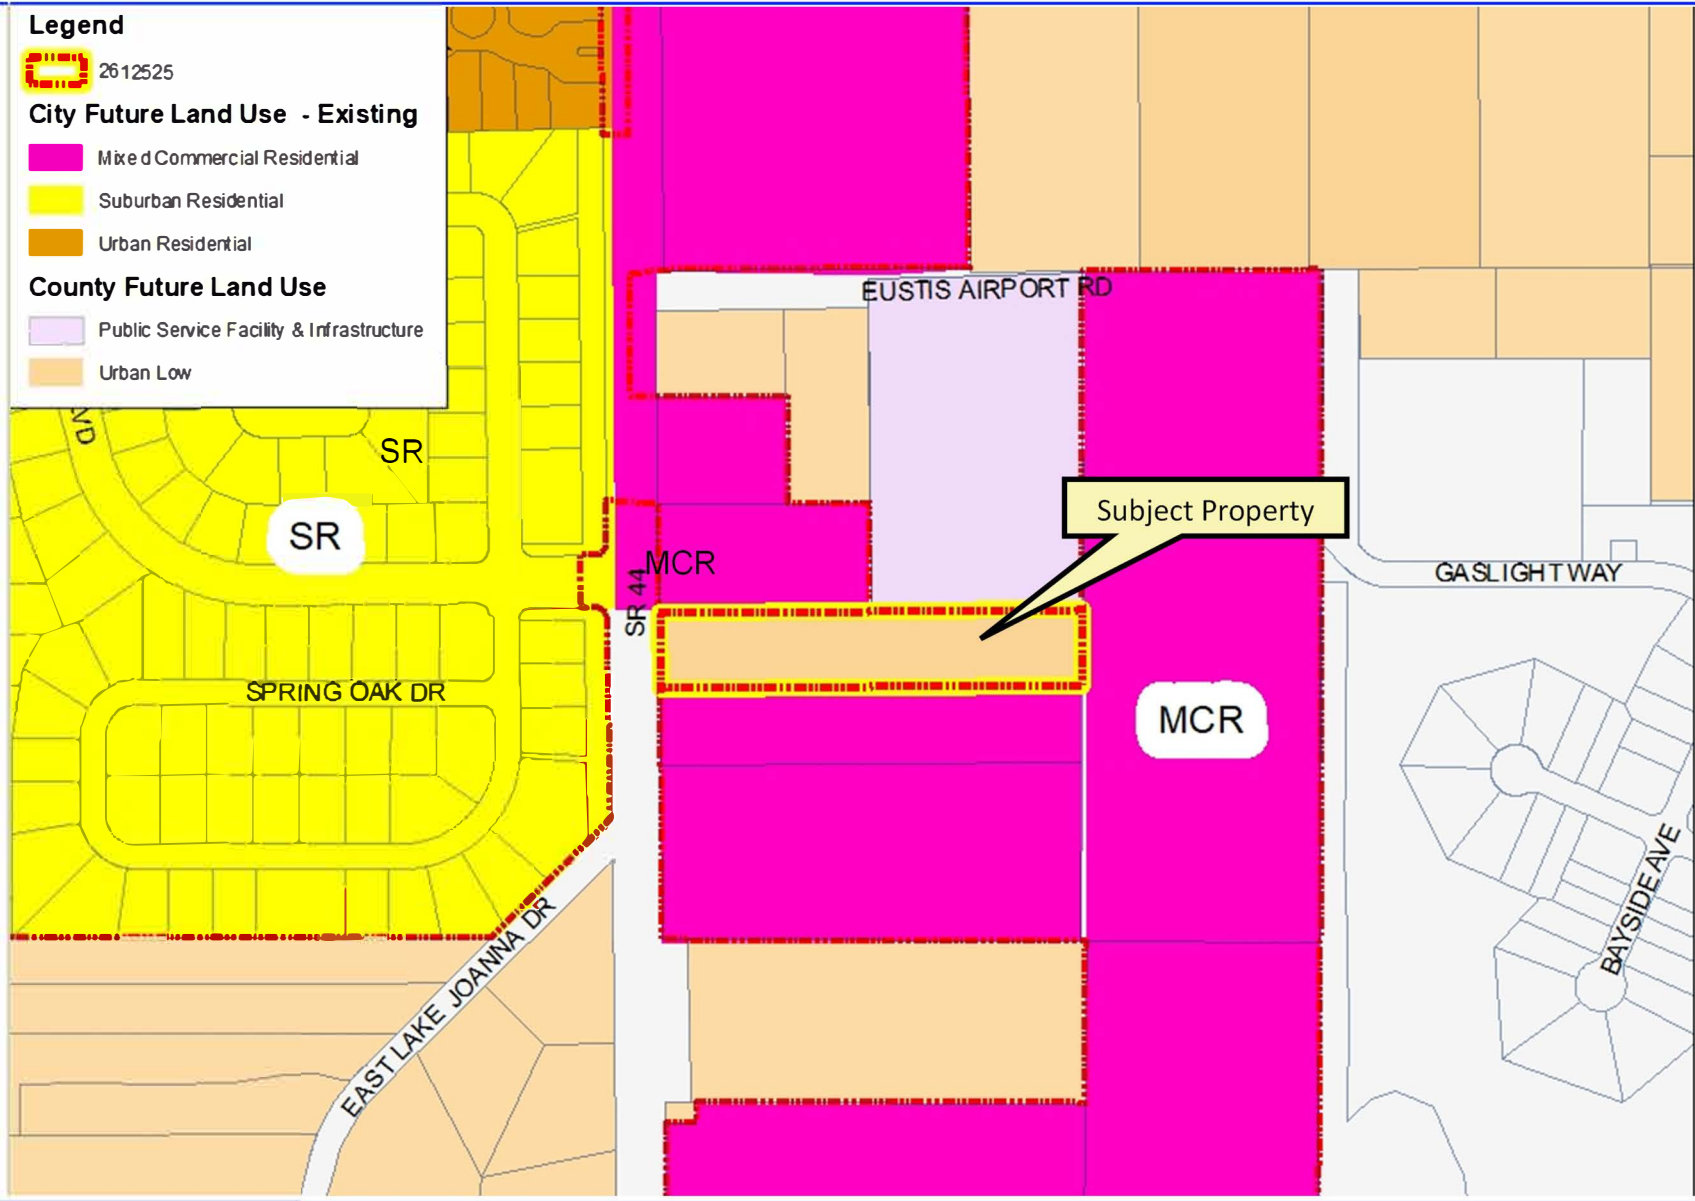

TerraNova Acquisitions, LLC.  
Aerial Location

**Legend**  
 2612525

TerraNova Acquisitions, LLC. (Alternate Key 2612525)

Location

**Legend**

 2612525

**City Future Land Use - Existing**

-  Mixed Commercial Residential
-  Suburban Residential
-  Urban Residential

**County Future Land Use**

-  Public Service Facility & Infrastructure
-  Urban Low

Subject Property

TerraNova Acquisitions, LLC. (Alternate Key 2612525)  
Future Land Use (Current)

**Legend**

 2612525

**City Future Land Use - Proposed**

**Legend**

2612525

**City Design District Proposed**

Suburban Neighborhood

TerraNova Acquisitions, LLC. (Alternate Key 2612525)

Design District

TerraNova Acquisitions, LLC. (Alternate Key 2612525)

Generalized Floodplain

 Sanitary Sewer

 2612525

TerraNova Acquisitions, LLC. (Alternate Key 2612525)

Generalized Utilities

**Legend**

**Soil**

**Soil Group**

-  Candler sand, 0 to 5 percent slopes
-  Myakka sand
-  Placid and Myakka sands, depressional
-  Placid sand, depressional
-  Pompano sand
-  Tavares sand, 0 to 5 percent slopes