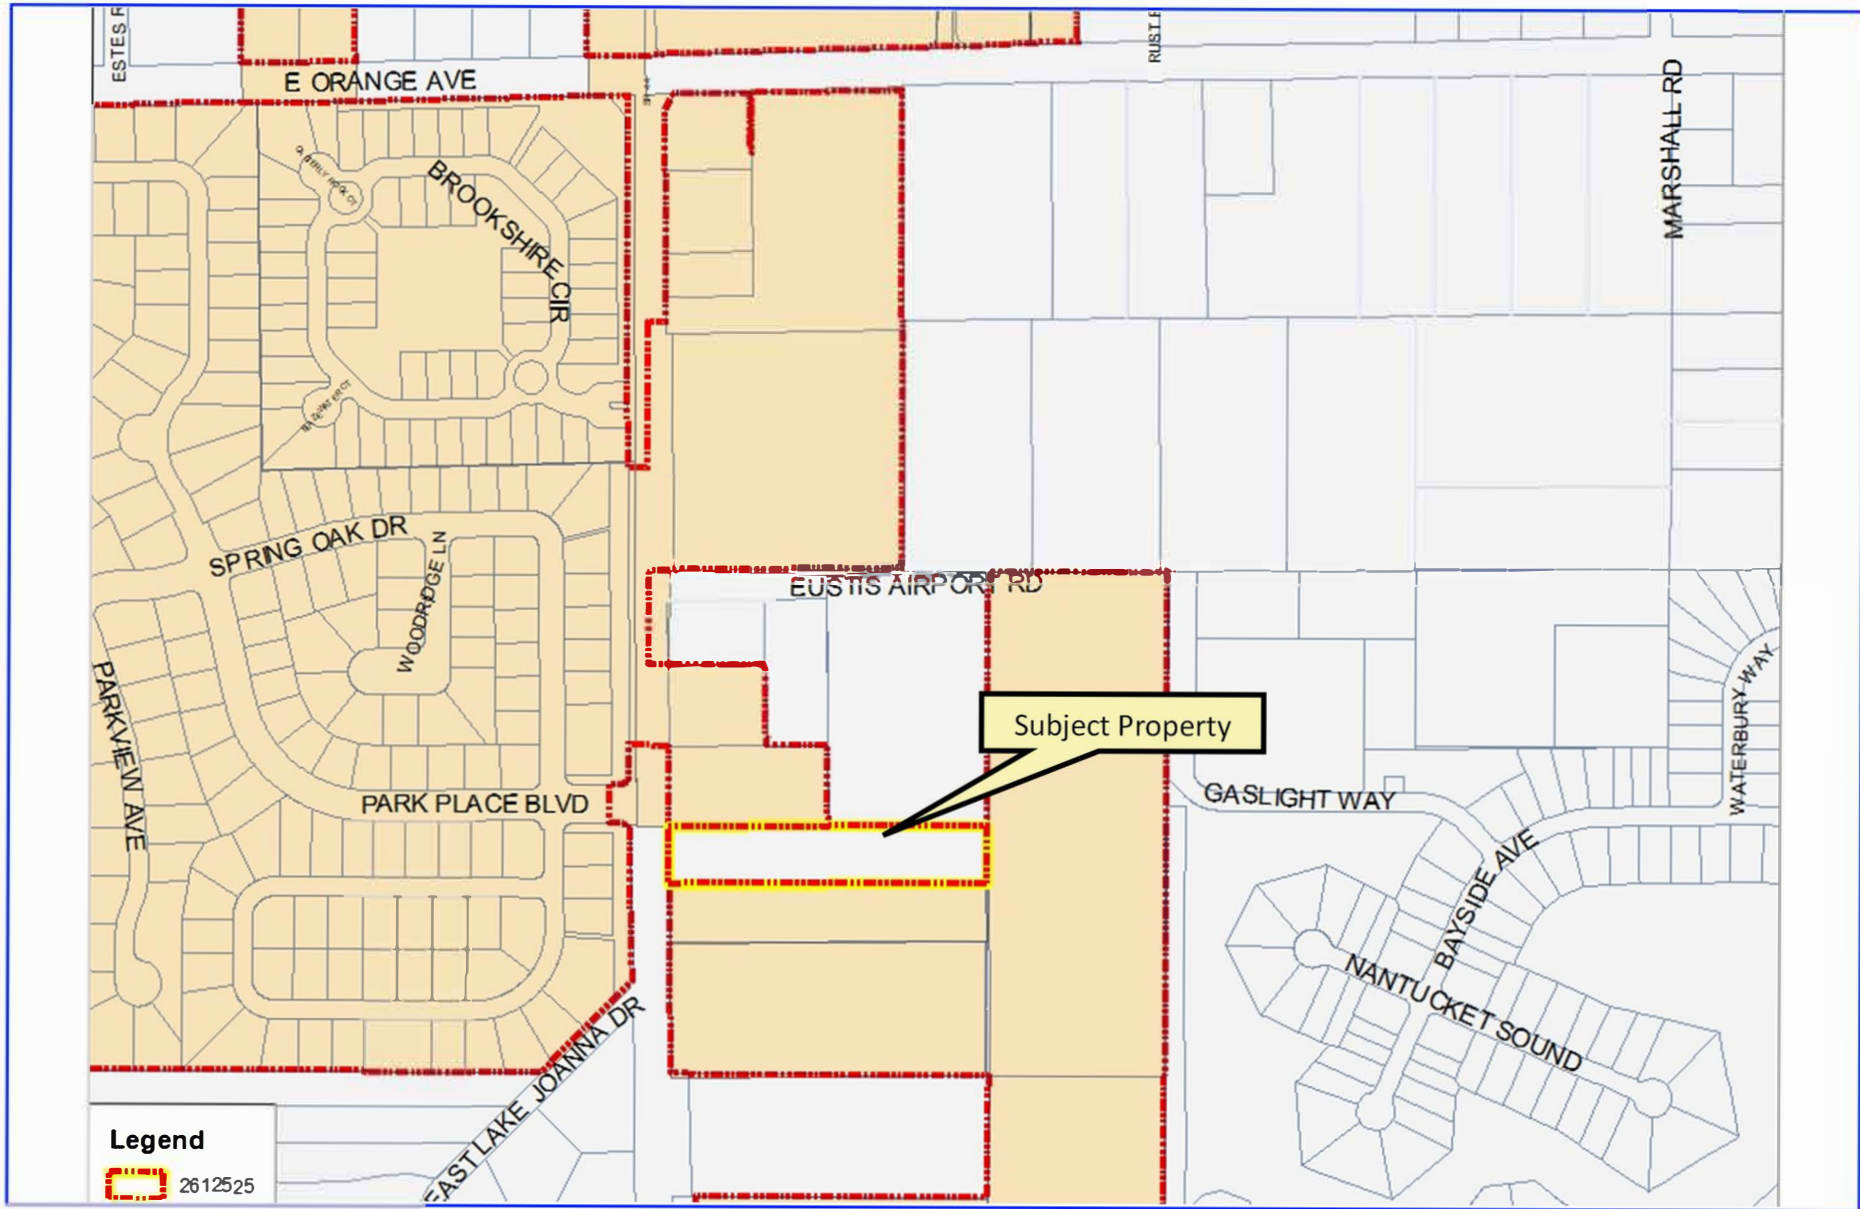

TerraNova Acquisitions, LLC.  
Aerial Location

**Legend**  
 2612525

TerraNova Acquisitions, LLC. (Alternate Key 2612525)

Location

**Legend**

 2612525

**City Future Land Use - Existing**

-  Mixed Commercial Residential
-  Suburban Residential
-  Urban Residential

**County Future Land Use**

-  Public Service Facility & Infrastructure
-  Urban Low

Subject Property

TerraNova Acquisitions, LLC. (Alternate Key 2612525)  
Future Land Use (Current)

**Legend**

 2612525

**City Future Land Use - Proposed**

 Sanitary Sewer

 2612525

TerraNova Acquisitions, LLC. (Alternate Key 2612525)

Generalized Utilities

**Legend**

**Soil**

**Soil Group**

-  Candler sand, 0 to 5 percent slopes
-  Myakka sand
-  Placid and Myakka sands, depressional
-  Placid sand, depressional
-  Pompano sand
-  Tavares sand, 0 to 5 percent slopes