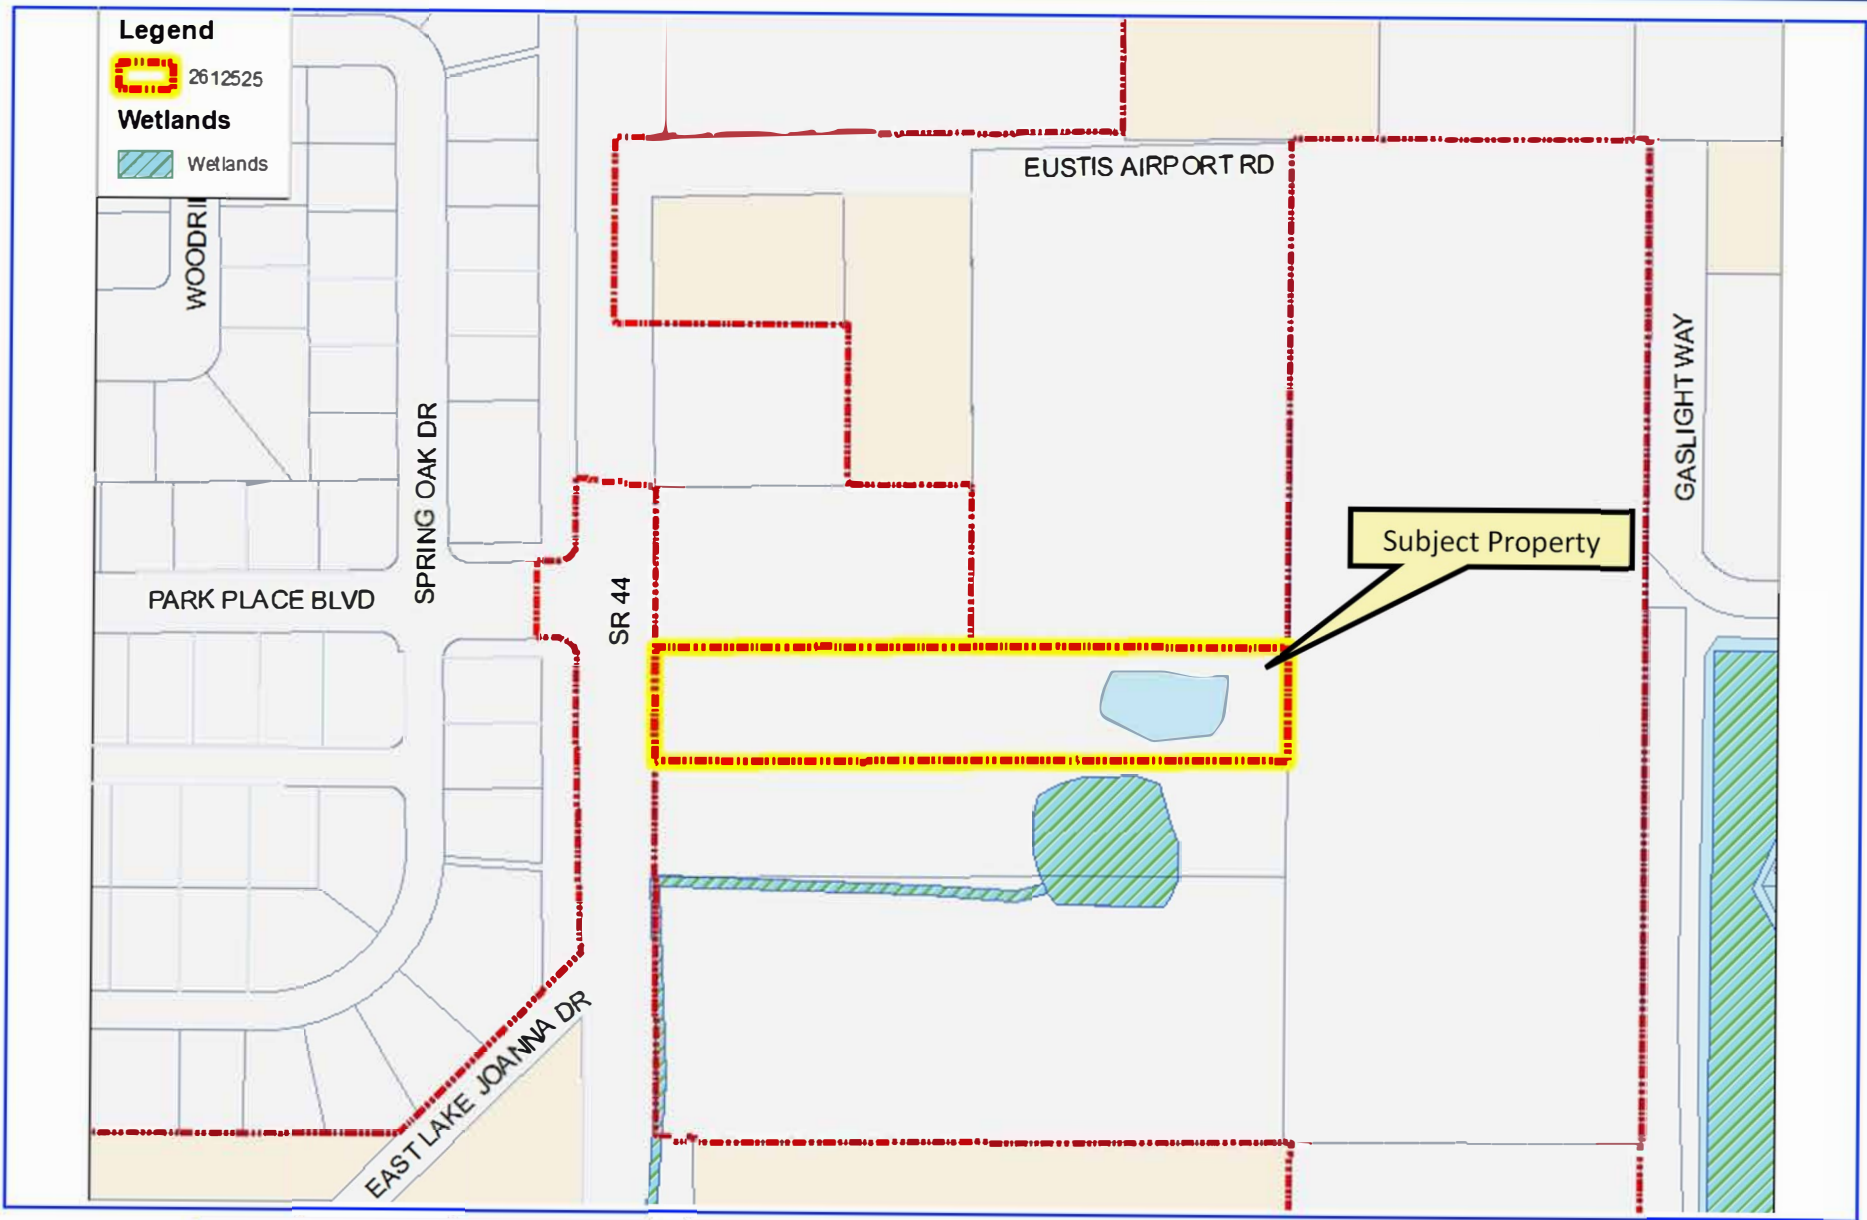

**Legend**

2612525

**City Design District Proposed**

Suburban Neighborhood

TerraNova Acquisitions, LLC. (Alternate Key 2612525)

Design District

TerraNova Acquisitions, LLC. (Alternate Key 2612525)

Generalized Floodplain