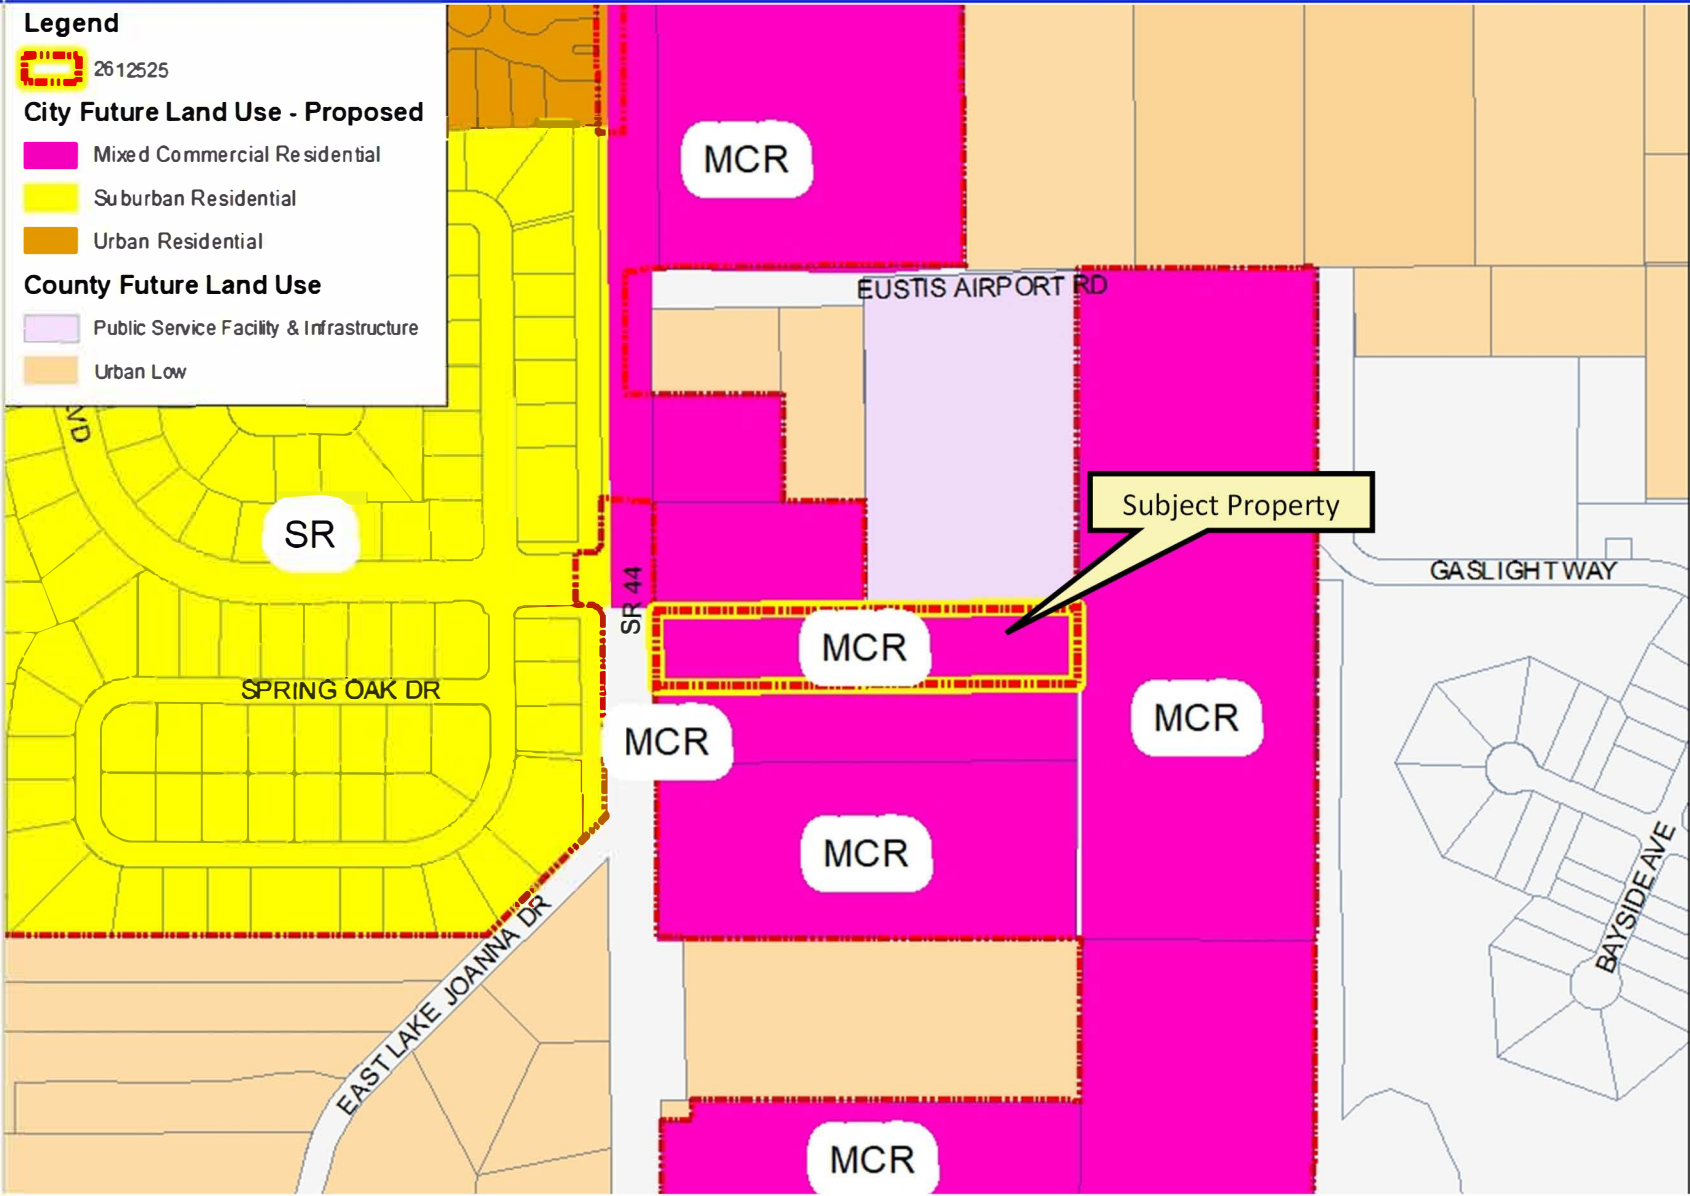

TerraNova Acquisitions, LLC.  
Aerial Location

**Legend**  
 2612525

TerraNova Acquisitions, LLC. (Alternate Key 2612525)

Location

**Legend**

 2612525

**City Future Land Use - Existing**

-  Mixed Commercial Residential
-  Suburban Residential
-  Urban Residential

**County Future Land Use**

-  Public Service Facility & Infrastructure
-  Urban Low

Subject Property

TerraNova Acquisitions, LLC. (Alternate Key 2612525)  
Future Land Use (Current)

**Legend**

 2612525

**City Future Land Use - Proposed**

 Mixed Commercial Residential

 Suburban Residential

 Urban Residential

**County Future Land Use**

 Public Service Facility & Infrastructure

 Urban Low

TerraNova Acquisitions, LLC. (Alternate Key 2612525)

Future Land Use (Proposed)

**Legend**

2612525

**City Design District Proposed**

Suburban Neighborhood

TerraNova Acquisitions, LLC. (Alternate Key 2612525)

Design District

TerraNova Acquisitions, LLC. (Alternate Key 2612525)

Generalized Floodplain