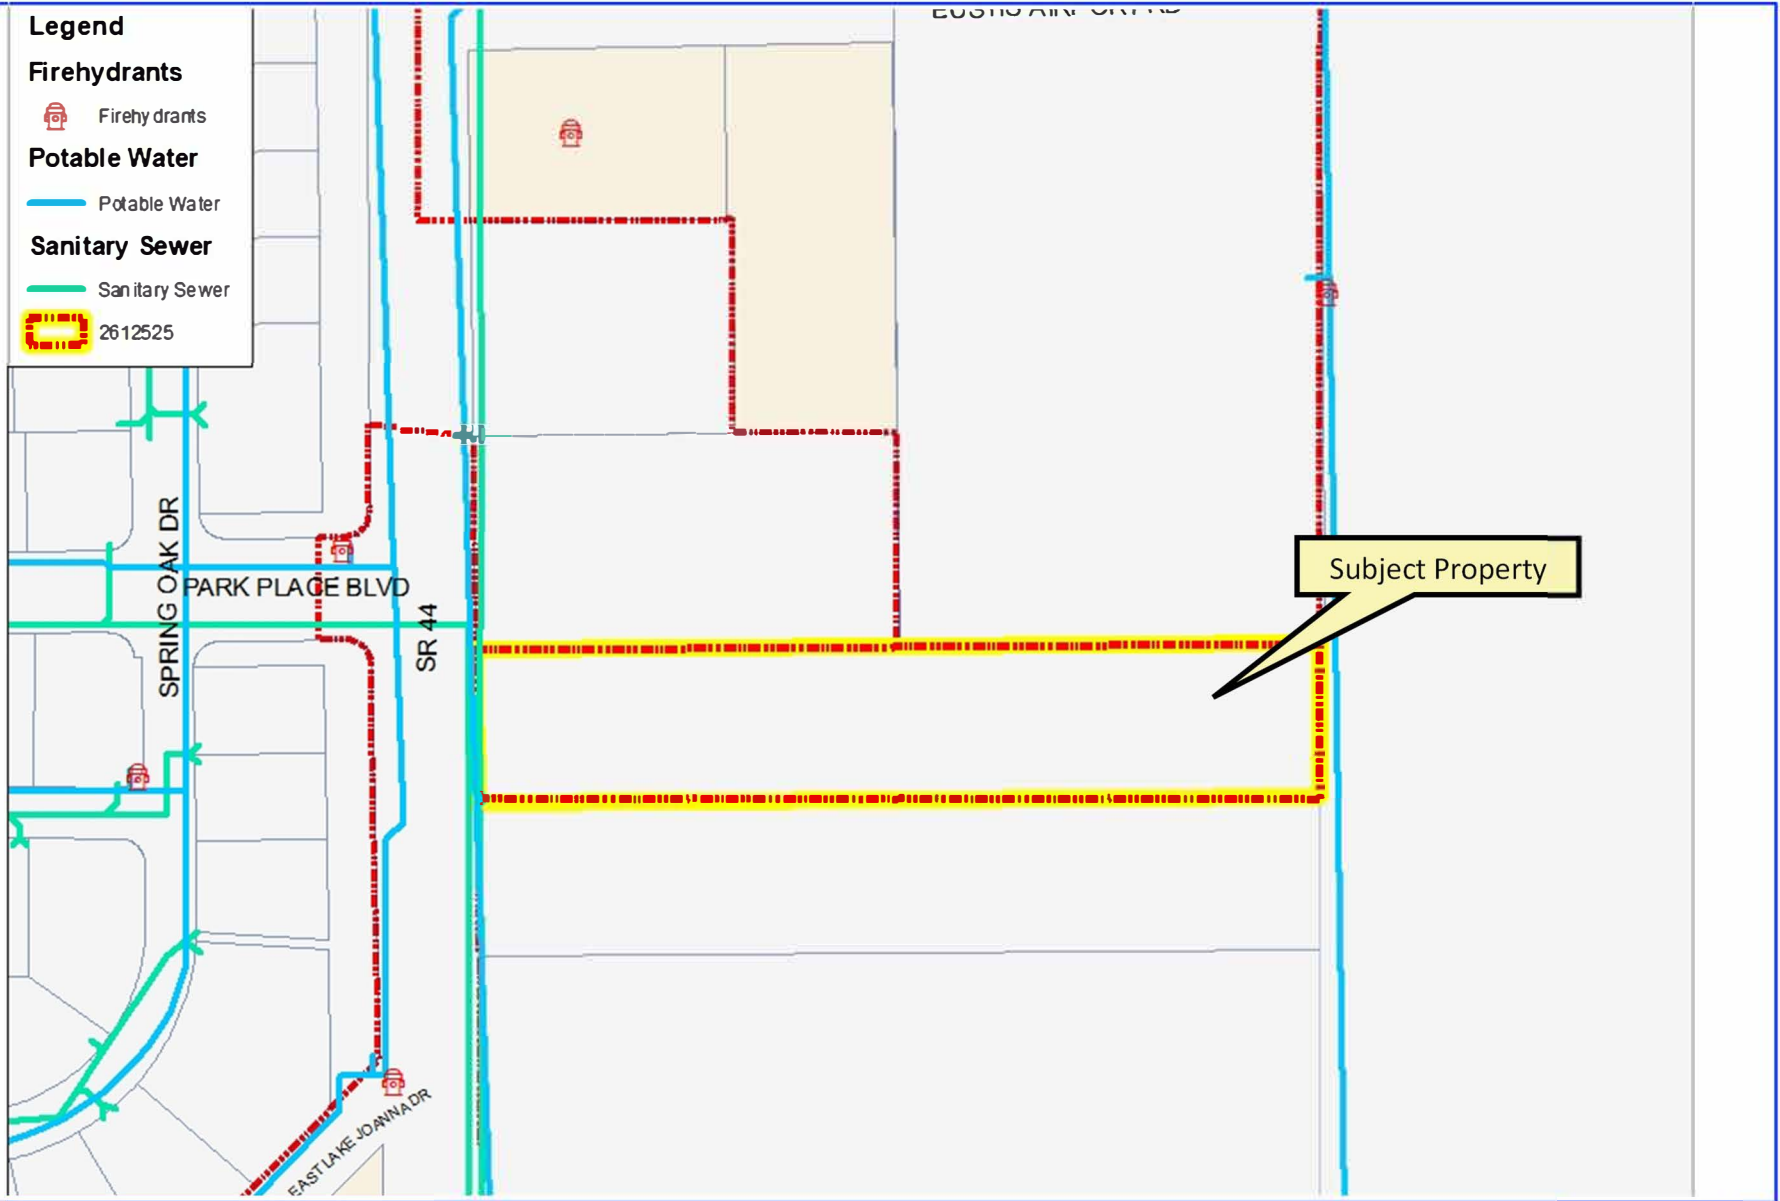

 Sanitary Sewer

 2612525

TerraNova Acquisitions, LLC. (Alternate Key 2612525)

Generalized Utilities

**Legend**

**Soil**

**Soil Group**

-  Candler sand, 0 to 5 percent slopes
-  Myakka sand
-  Placid and Myakka sands, depressional
-  Placid sand, depressional
-  Pompano sand
-  Tavares sand, 0 to 5 percent slopes