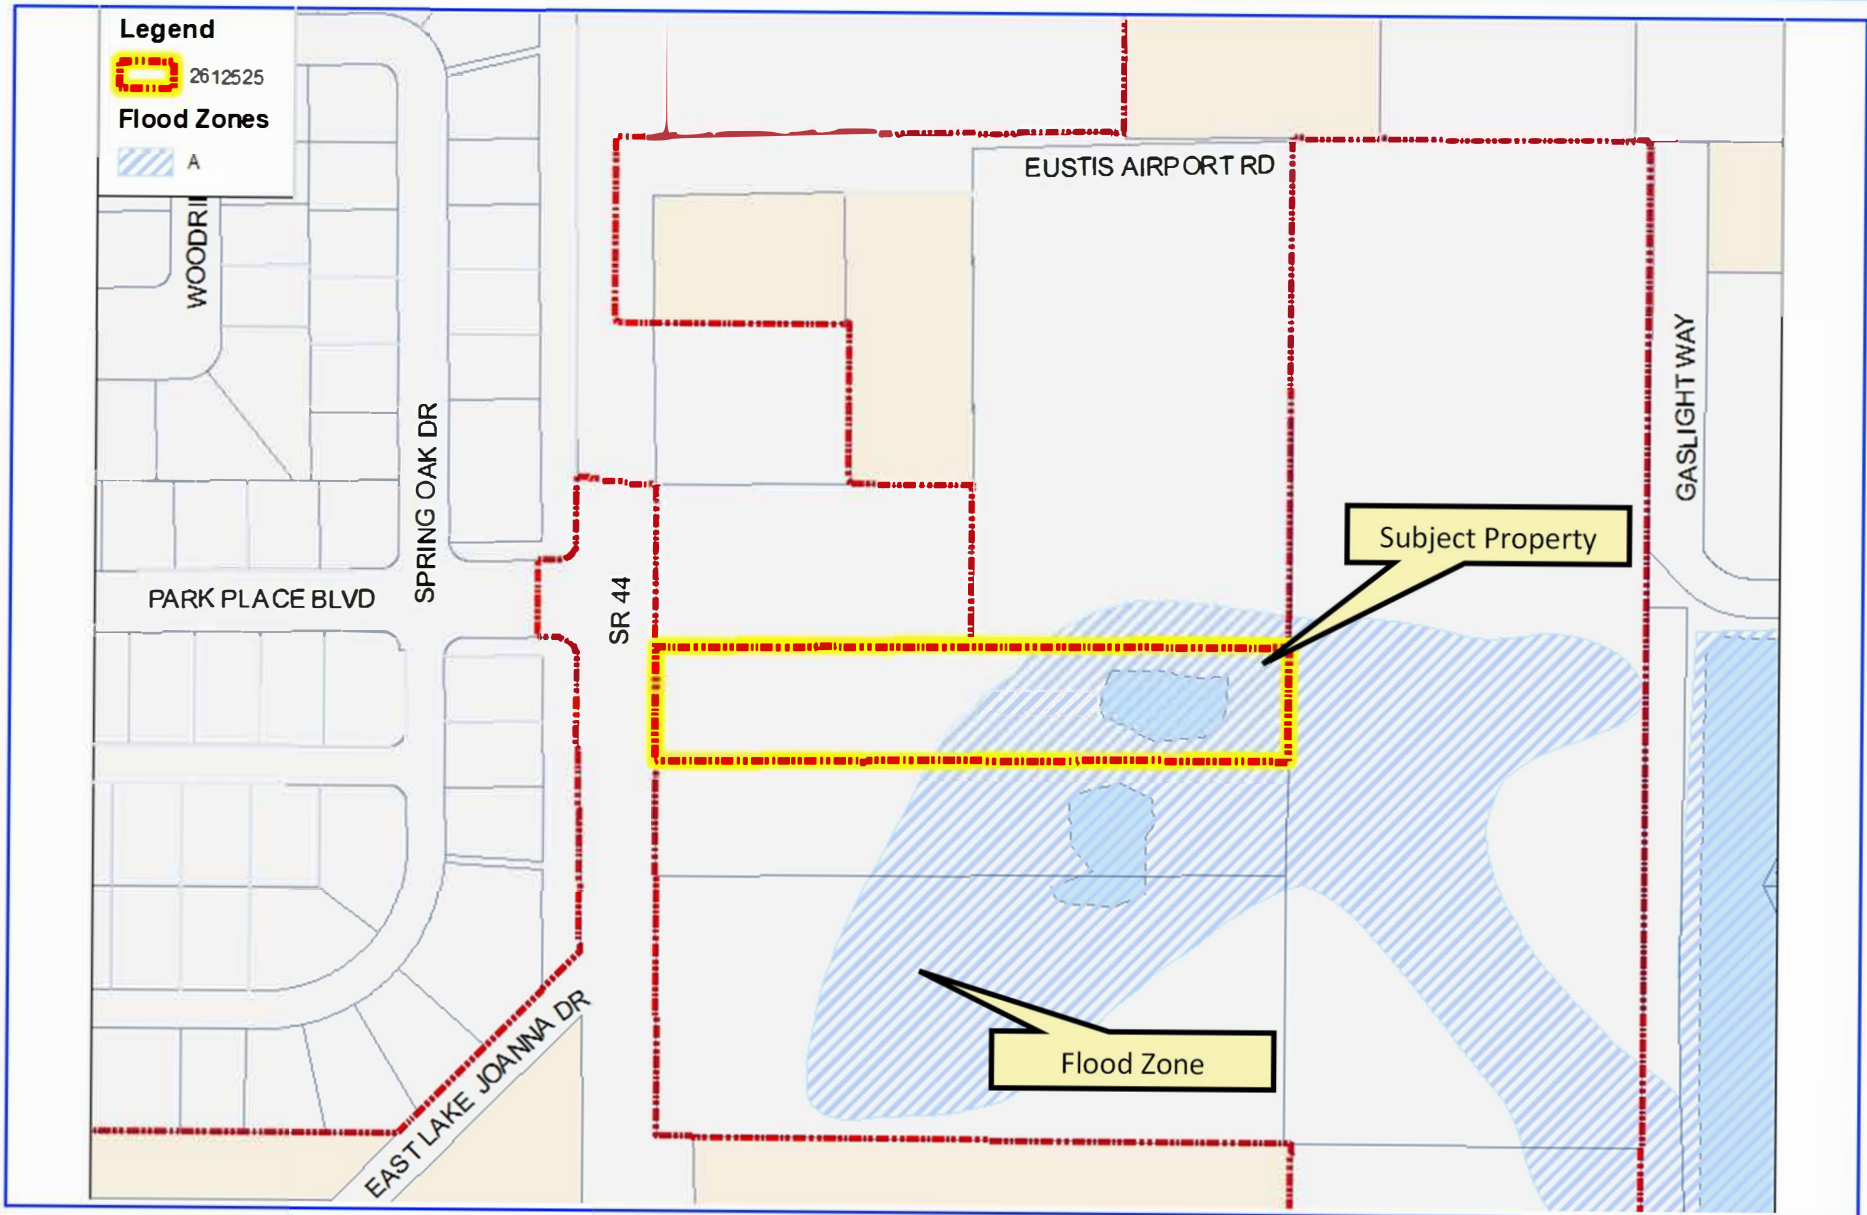

**Legend**

2612525

**City Design District Proposed**

Suburban Neighborhood

TerraNova Acquisitions, LLC. (Alternate Key 2612525)

Design District

TerraNova Acquisitions, LLC. (Alternate Key 2612525)

Generalized Floodplain