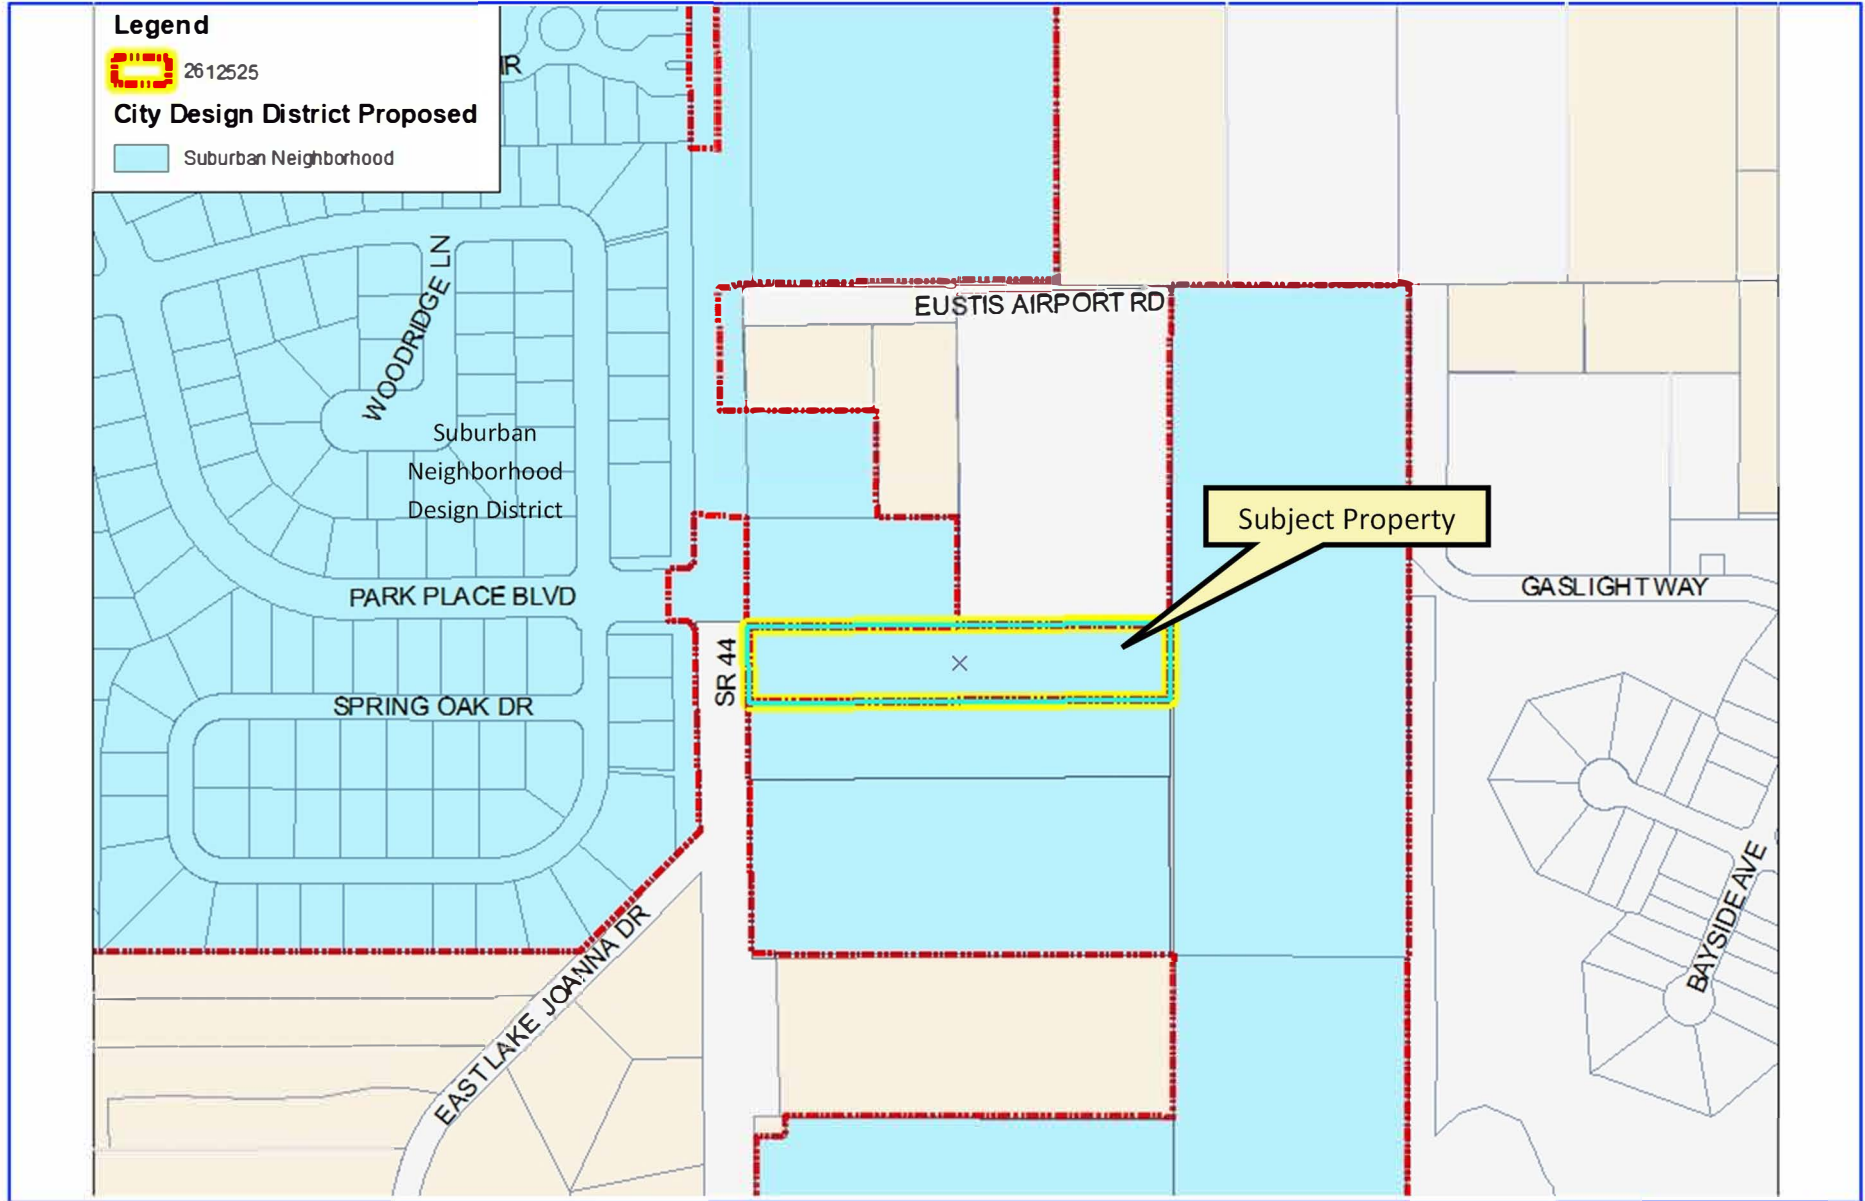

**Legend**

2612525

**City Design District Proposed**

Suburban Neighborhood

TerraNova Acquisitions, LLC. (Alternate Key 2612525)

Design District

TerraNova Acquisitions, LLC. (Alternate Key 2612525)

Generalized Floodplain