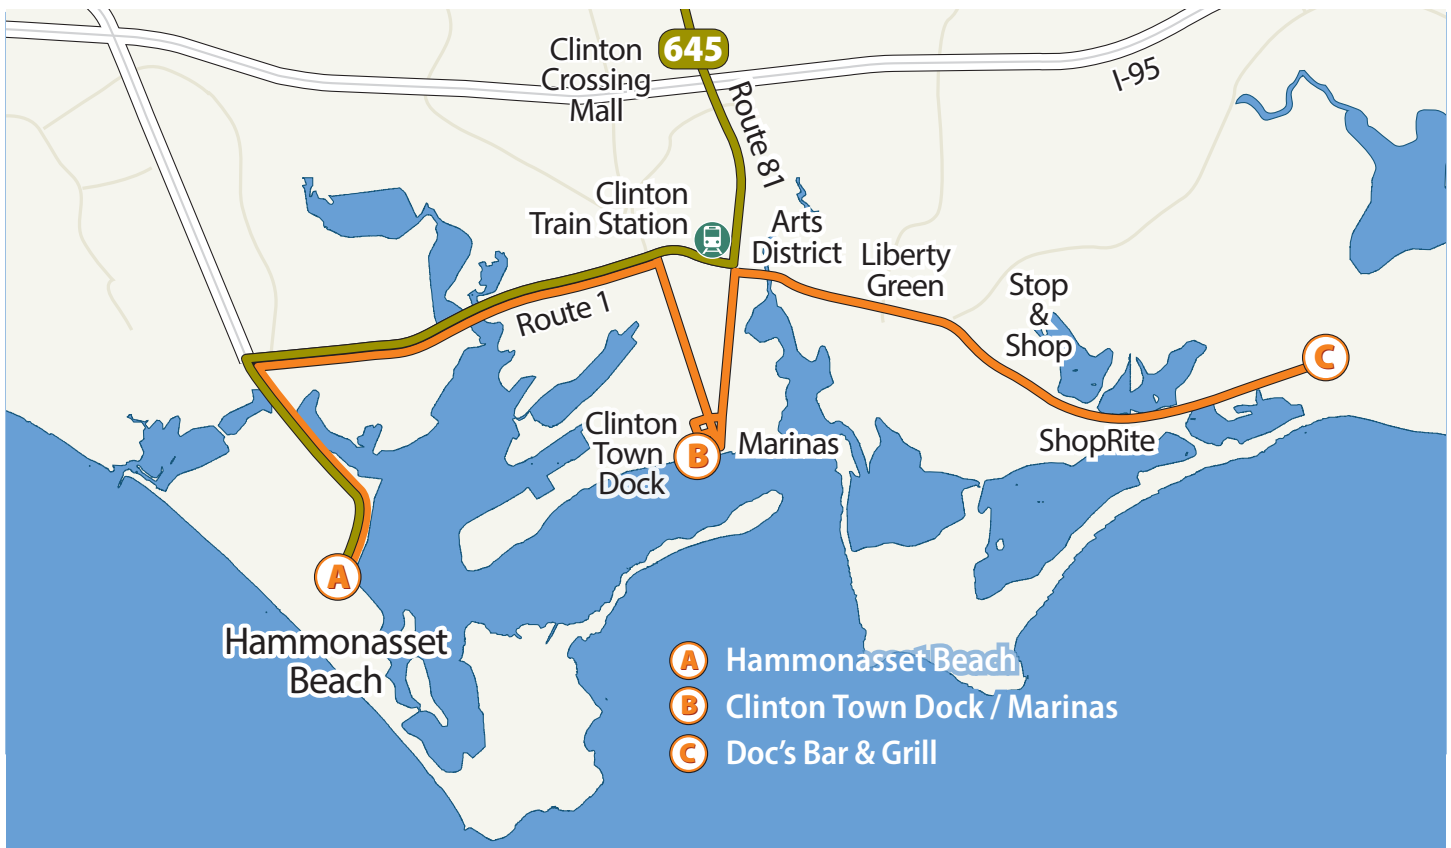

- A** Hammonasset Beach
- B** Clinton Town Dock / Marinas
- C** Doc's Bar & Grill

**ROUTE 645 MADISON/MIDDLETOWN**  
**SUNDAY/HOLIDAY**

**SOUTH BOUND**

Middletown Terminal	8:00	10:00	12:00	2:00	4:00
Rt 81 & Rt 154 Higganum	8:15	10:15	12:15	2:15	4:15
Killingworth Village	8:30	10:30	12:30	2:30	4:30
Clinton Crossing Mall	8:40	10:40	12:40	2:40	4:40
Hammonasset Beach	8:50	10:50	12:50	2:50	4:50

**NORTH BOUND**

Hammonasset Beach	9:00	11:00	1:00	3:00	5:00
Clinton Crossing Mall	9:15	11:15	1:15	3:15	5:15
Killingworth Village	9:25	11:25	1:25	3:25	5:25
Rt 81 & Rt 154 Higganum	9:40	11:40	1:40	3:40	5:40
Middletown Terminal	9:55	11:55	1:55	3:55	5:55

**EAST BOUND**

Stop	Time
<b>Hammonasset Beach</b>	<b>:00</b>
Clinton Train Station	:07
<b>Clinton Town Dock</b>	<b>:10</b>
Lobster Landing	:11
Arts District	:13
Liberty Green	:15
Stop & Shop	:17
<b>Doc's Bar &amp; Grill</b>	<b>:30</b>

**WEST BOUND**

<b>Doc's Bar &amp; Grill</b>	<b>:30</b>
Stop & Shop	:33
Liberty Green	:35
Arts District	:37
<b>Clinton Town Dock</b>	<b>:40</b>
Clinton Train Station	:43
<b>Hammonasset Beach</b>	<b>:00</b>