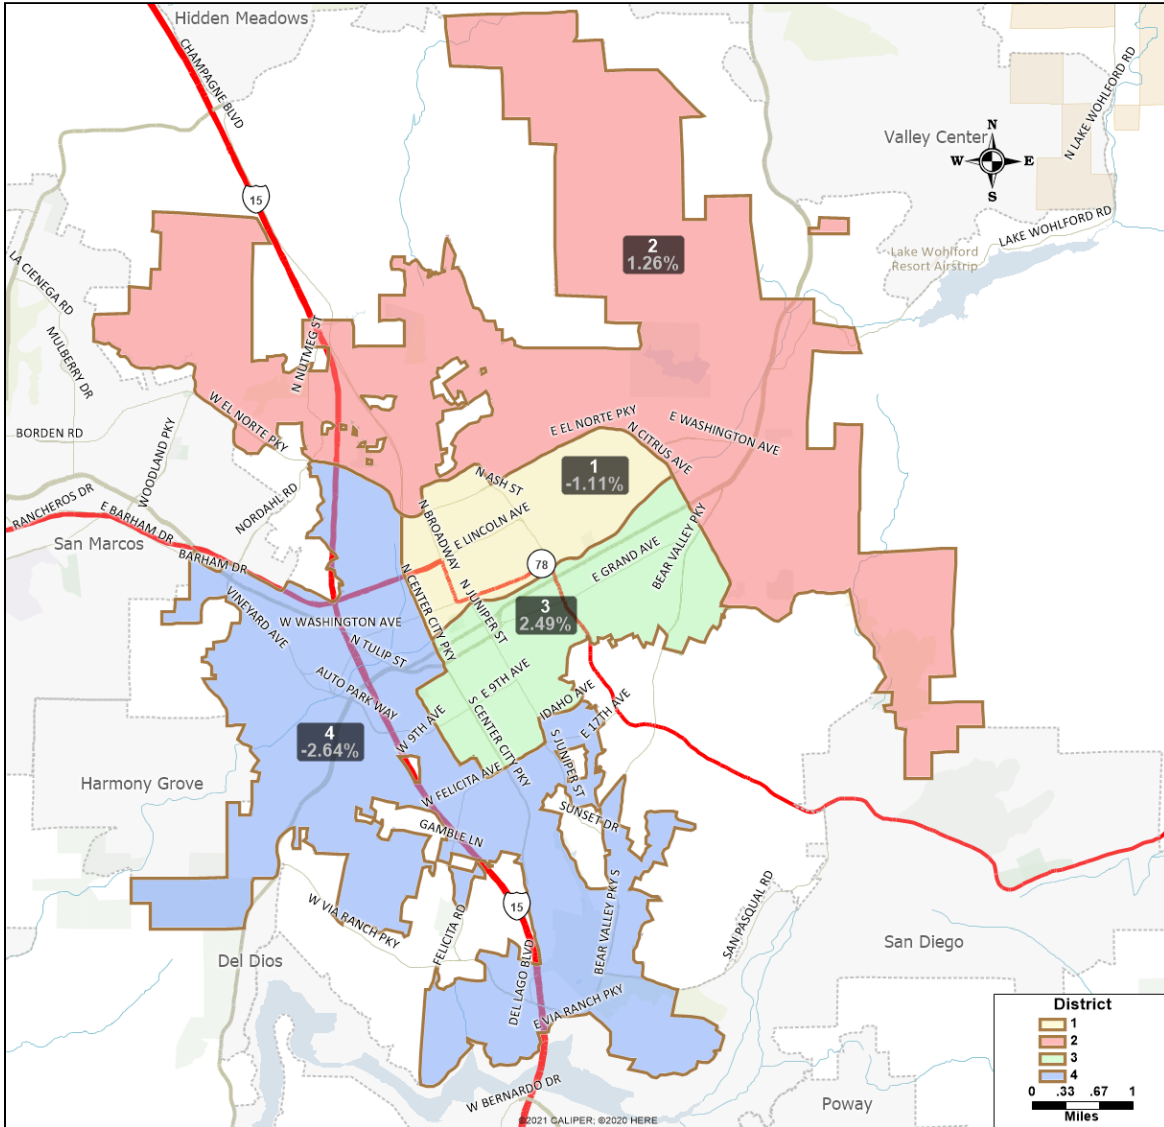

**Escondido Independent Redistricting Commission
February 17, 2022 Meeting
Visualization 2E**

District	Population	Deviation	% Deviation	CVAP	% Black CVAP	% Asian CVAP	% Latino CVAP	% White CVAP
1	37,457	-422	-1.11%	19,414	3.28%	6.68%	53.61%	34.46%
2	38,358	479	1.26%	25,967	2.57%	12.04%	25.76%	55.82%
3	38,821	942	2.49%	20,448	4.06%	5.42%	43.52%	43.69%
4	36,880	-999	-2.64%	25,180	3.59%	10.12%	23.90%	59.96%

*CVAP = Citizen Voting Age Population

Please note this is an initial visualization for the purpose of soliciting feedback. This is not an official or finalized map. For more information or to provide comment, please visit:

<https://www.escondido.org/independent-redistricting>