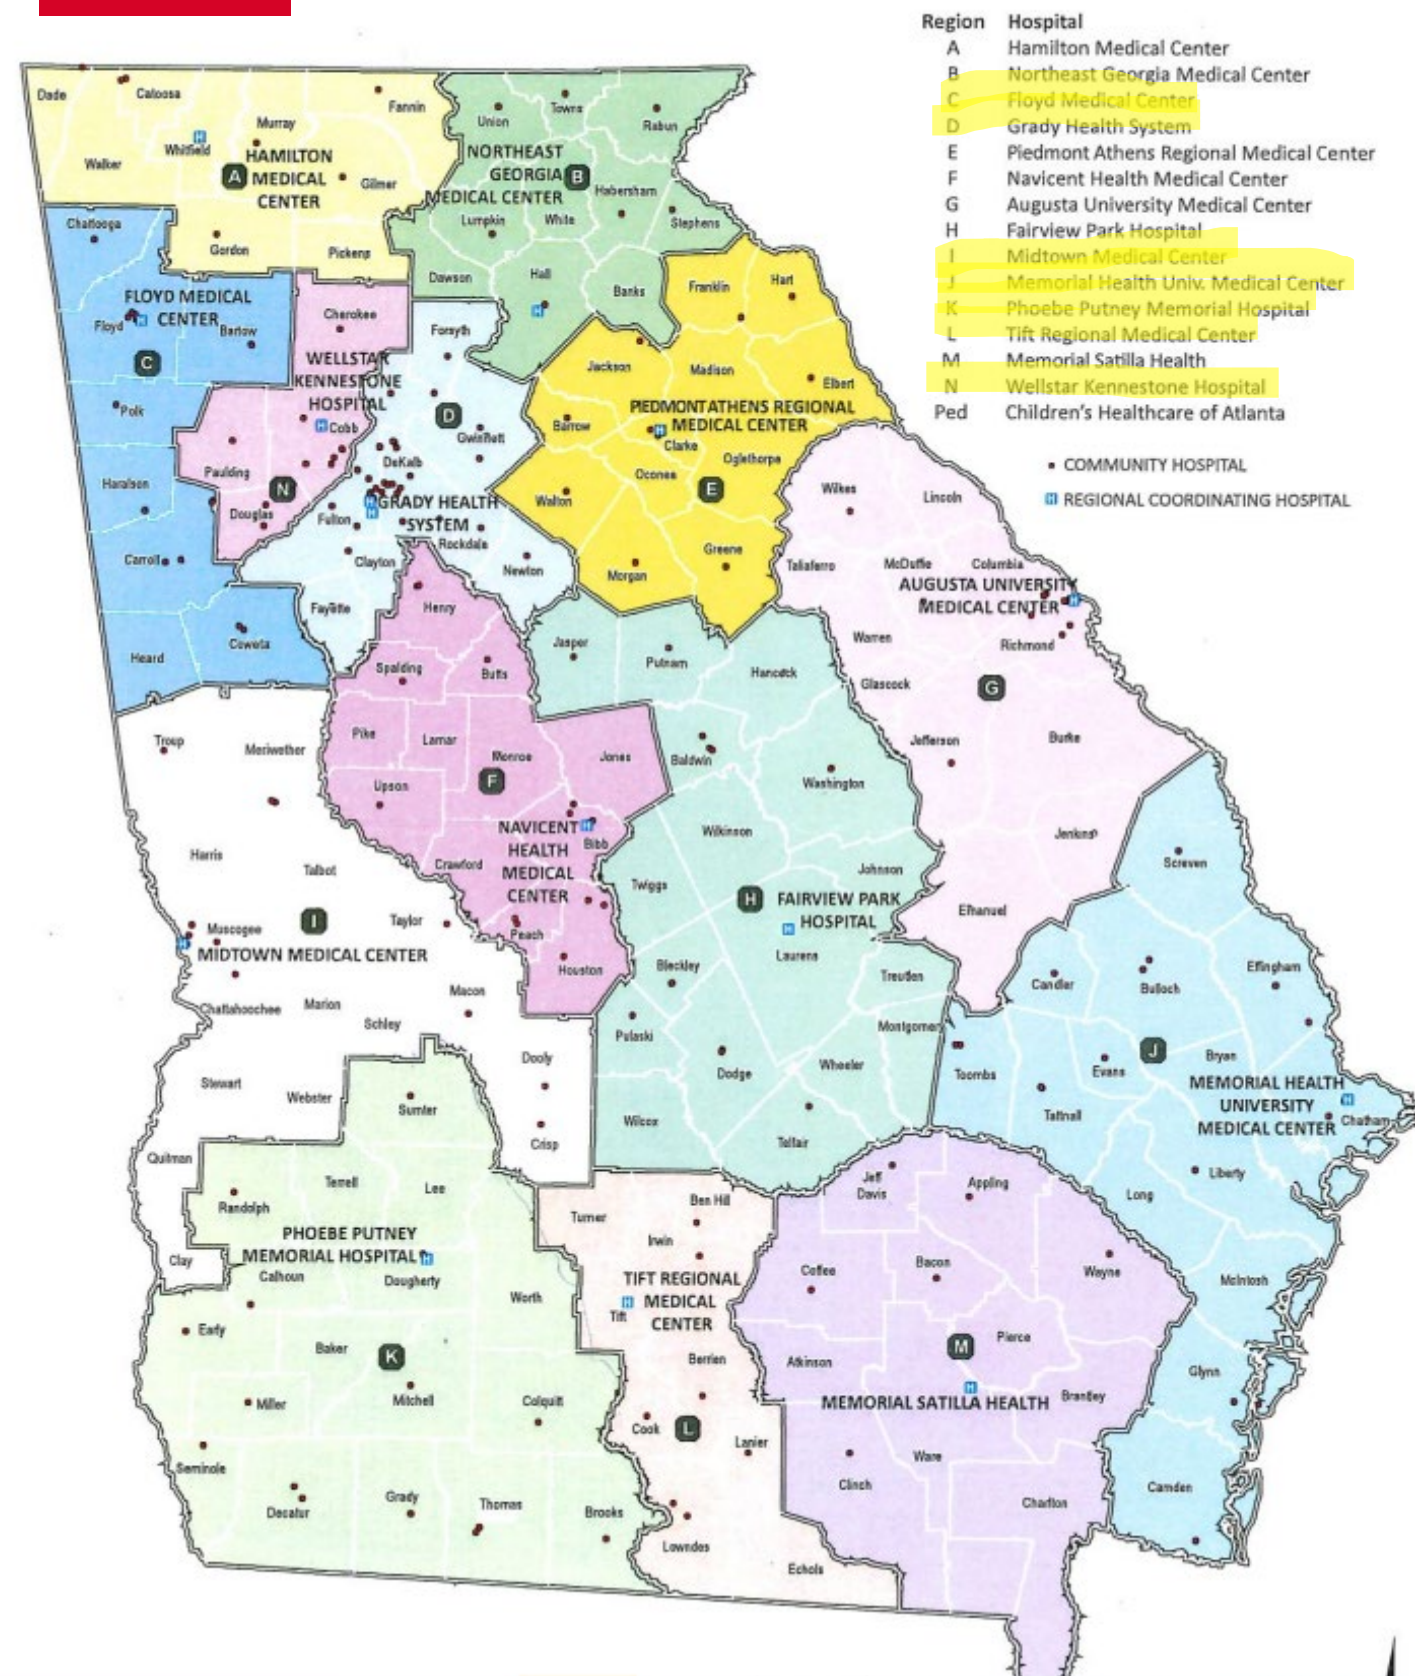

TRUSTED
BY

Healthcare Coalitions using the Plum Case in

Healthcare Coalitions