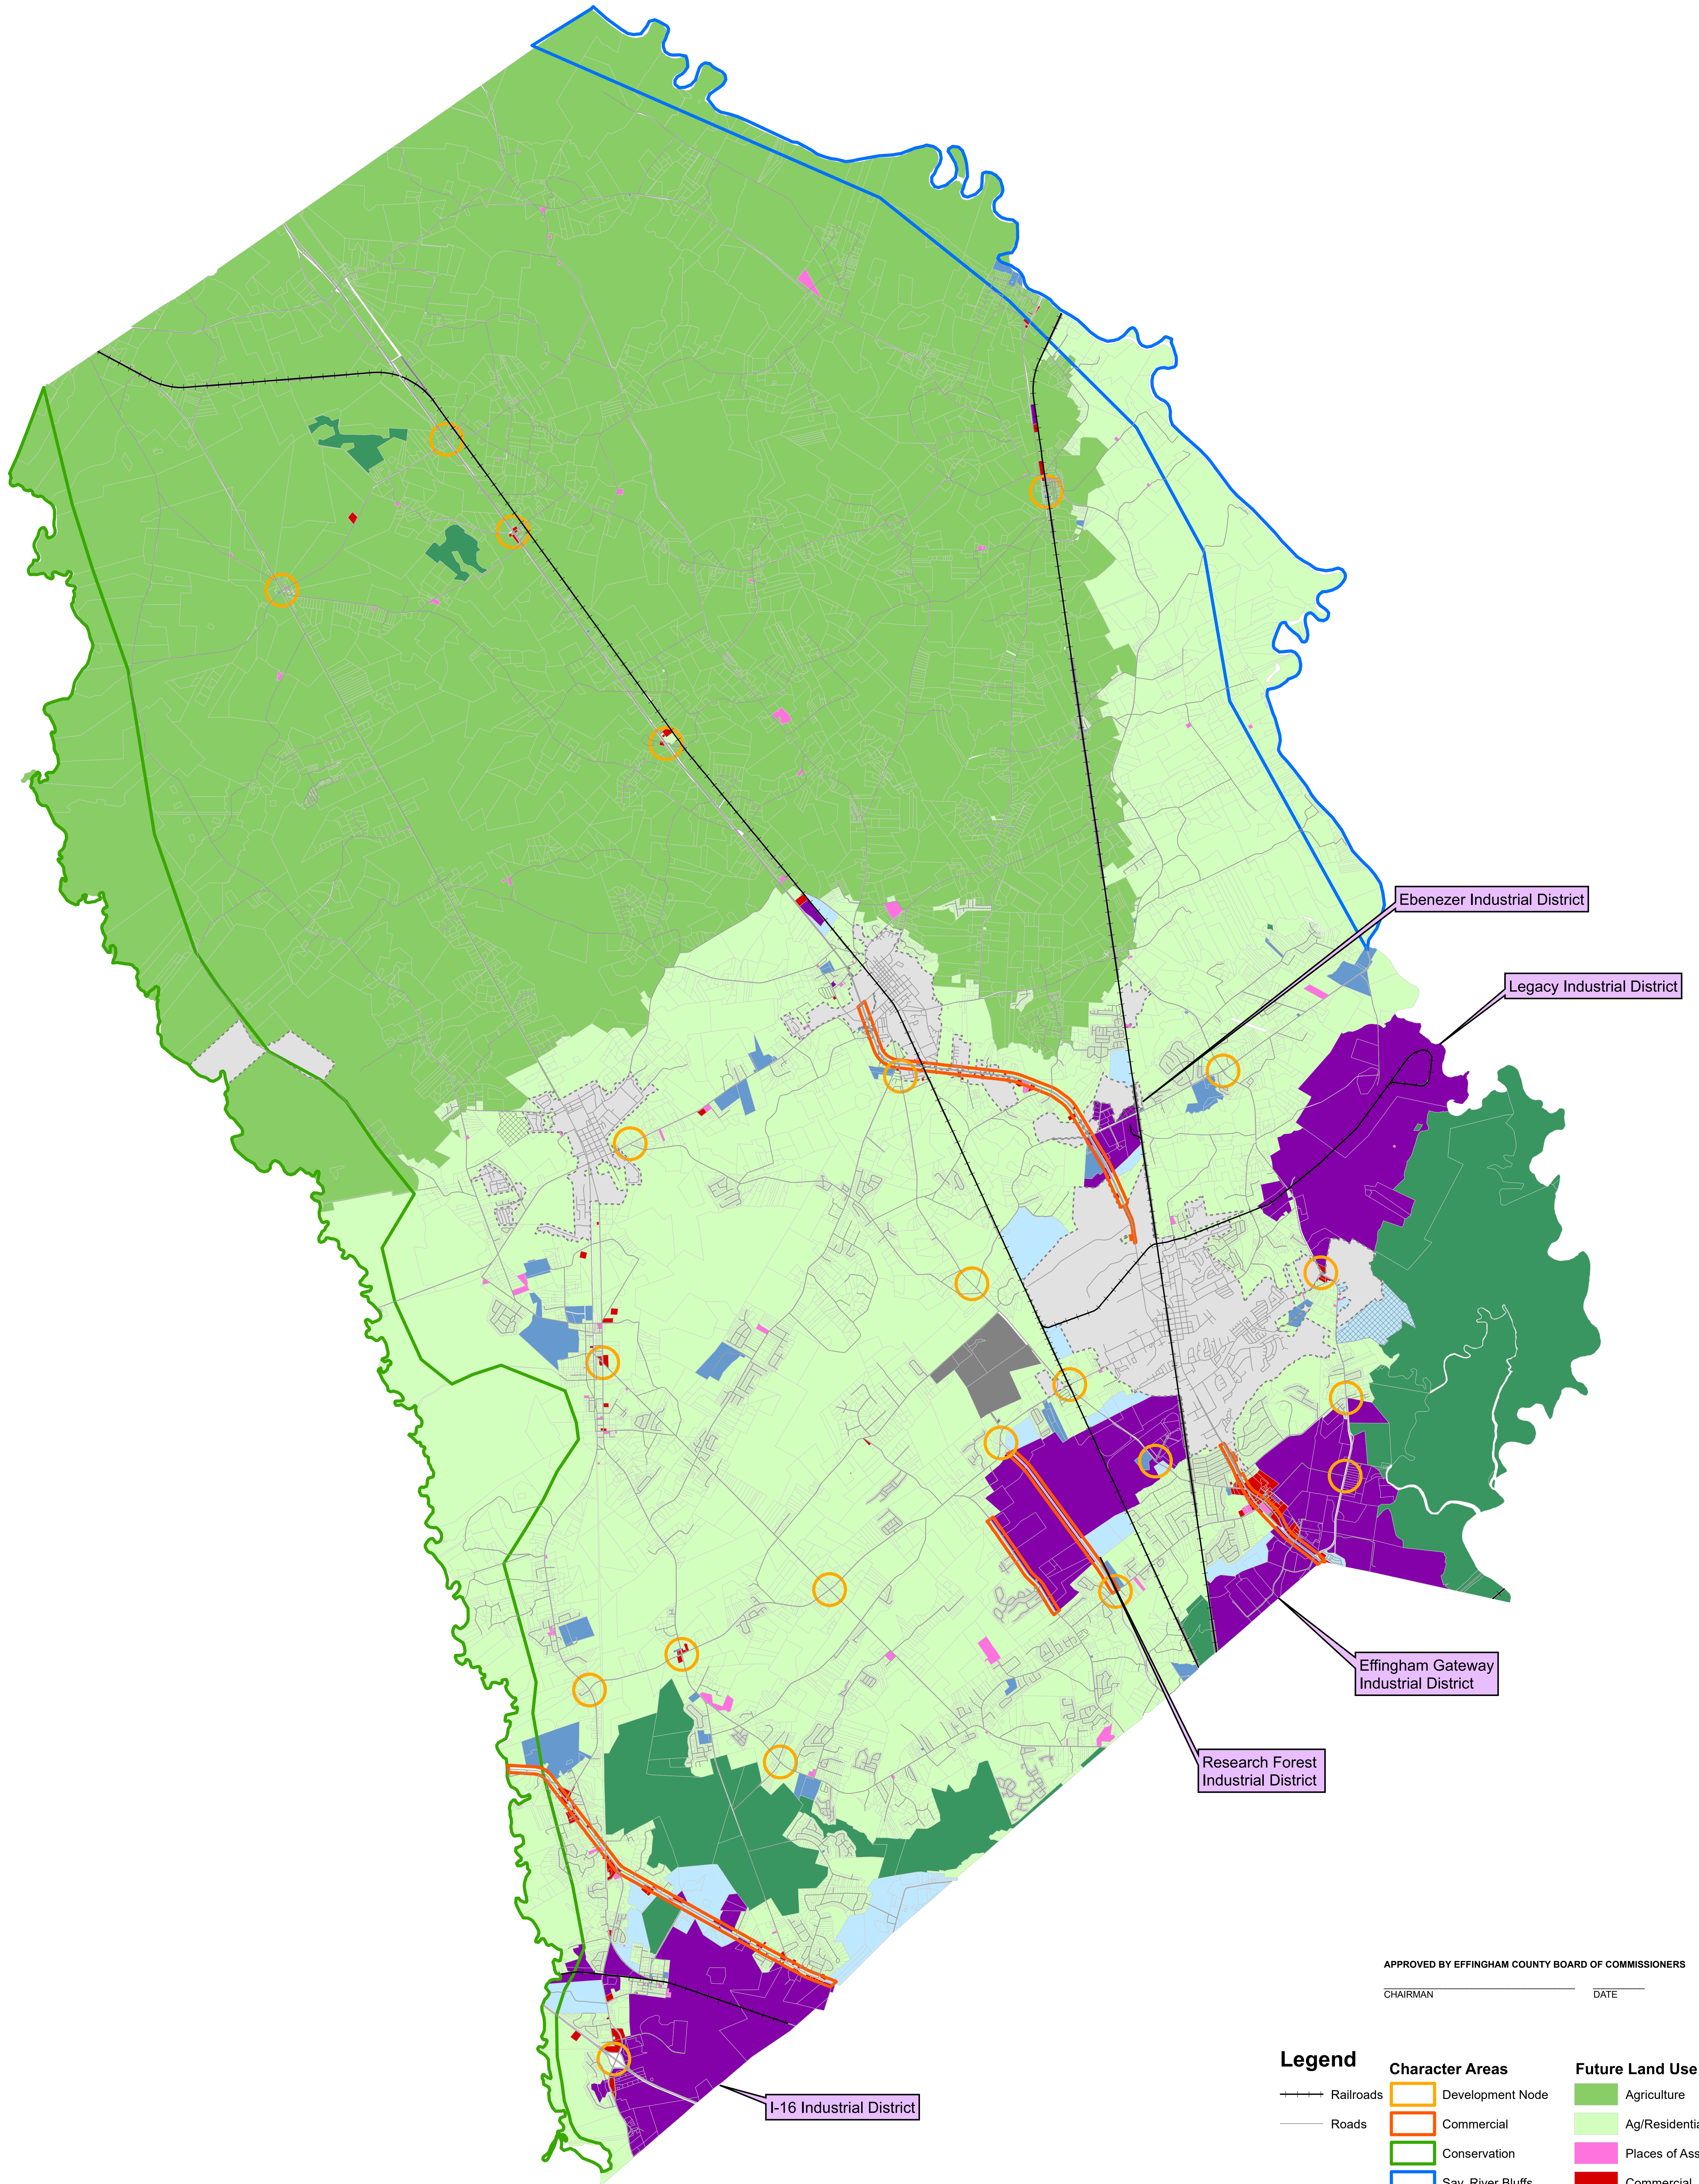

Effingham County Future Land Use Map and Character Areas

APPROVED BY EFFINGHAM COUNTY BOARD OF COMMISSIONERS
CHAIRMAN _____ DATE _____

Effingham County assumes no responsibility for the legal accuracy contained herein.

Legend		Character Areas	Future Land Use
—+—+—	Railroads	Development Node	Agriculture
—	Roads	Commercial	Ag/Residential
—	Conservation	Sav. River Bluffs	Places of Assembly/Cemetery
—	Municipal Bounds	Proposed Annexations	Commercial
			Conservation/Recreation
			Industrial
			Public/Institutional
			Transitional
			Transportation/Utilities