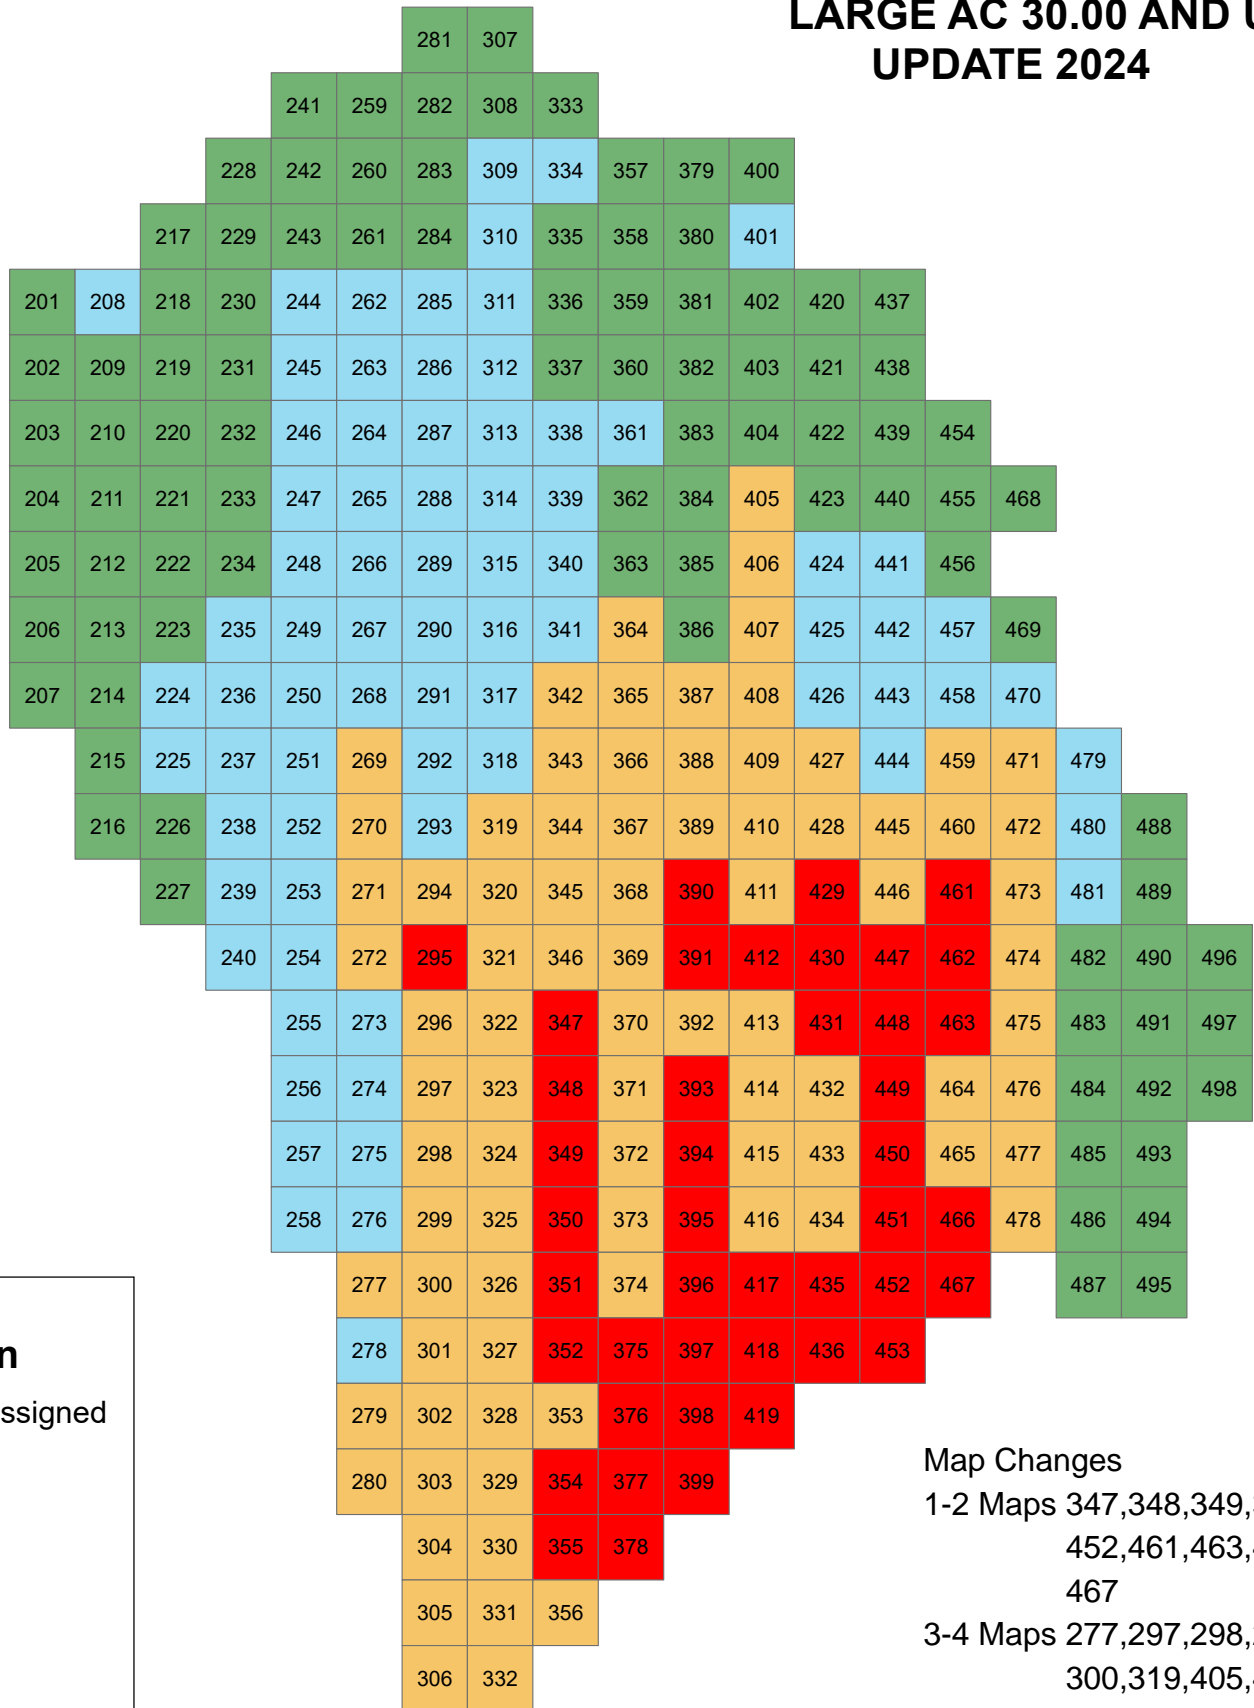

# SMALL AC 1.00 -29.99 LARGE AC 30.00 AND UP UPDATE 2024

## Location

- Unassigned
- 1-2
- 3-4
- 5-6
- 7-8
- 9
- 3-5 Combo
- 1-3 Combo

Date: 5/14/2024

1 inch = 4 miles

## Map Changes

- 1-2 Maps 347,348,349,350,  
452,461,463,466,  
467
- 3-4 Maps 277,297,298,299,  
300,319,405,406,  
407,408
- 5-6 Maps 224,225,340,341,  
424,442
- 7-8 Maps 357,358,359,379  
380,400