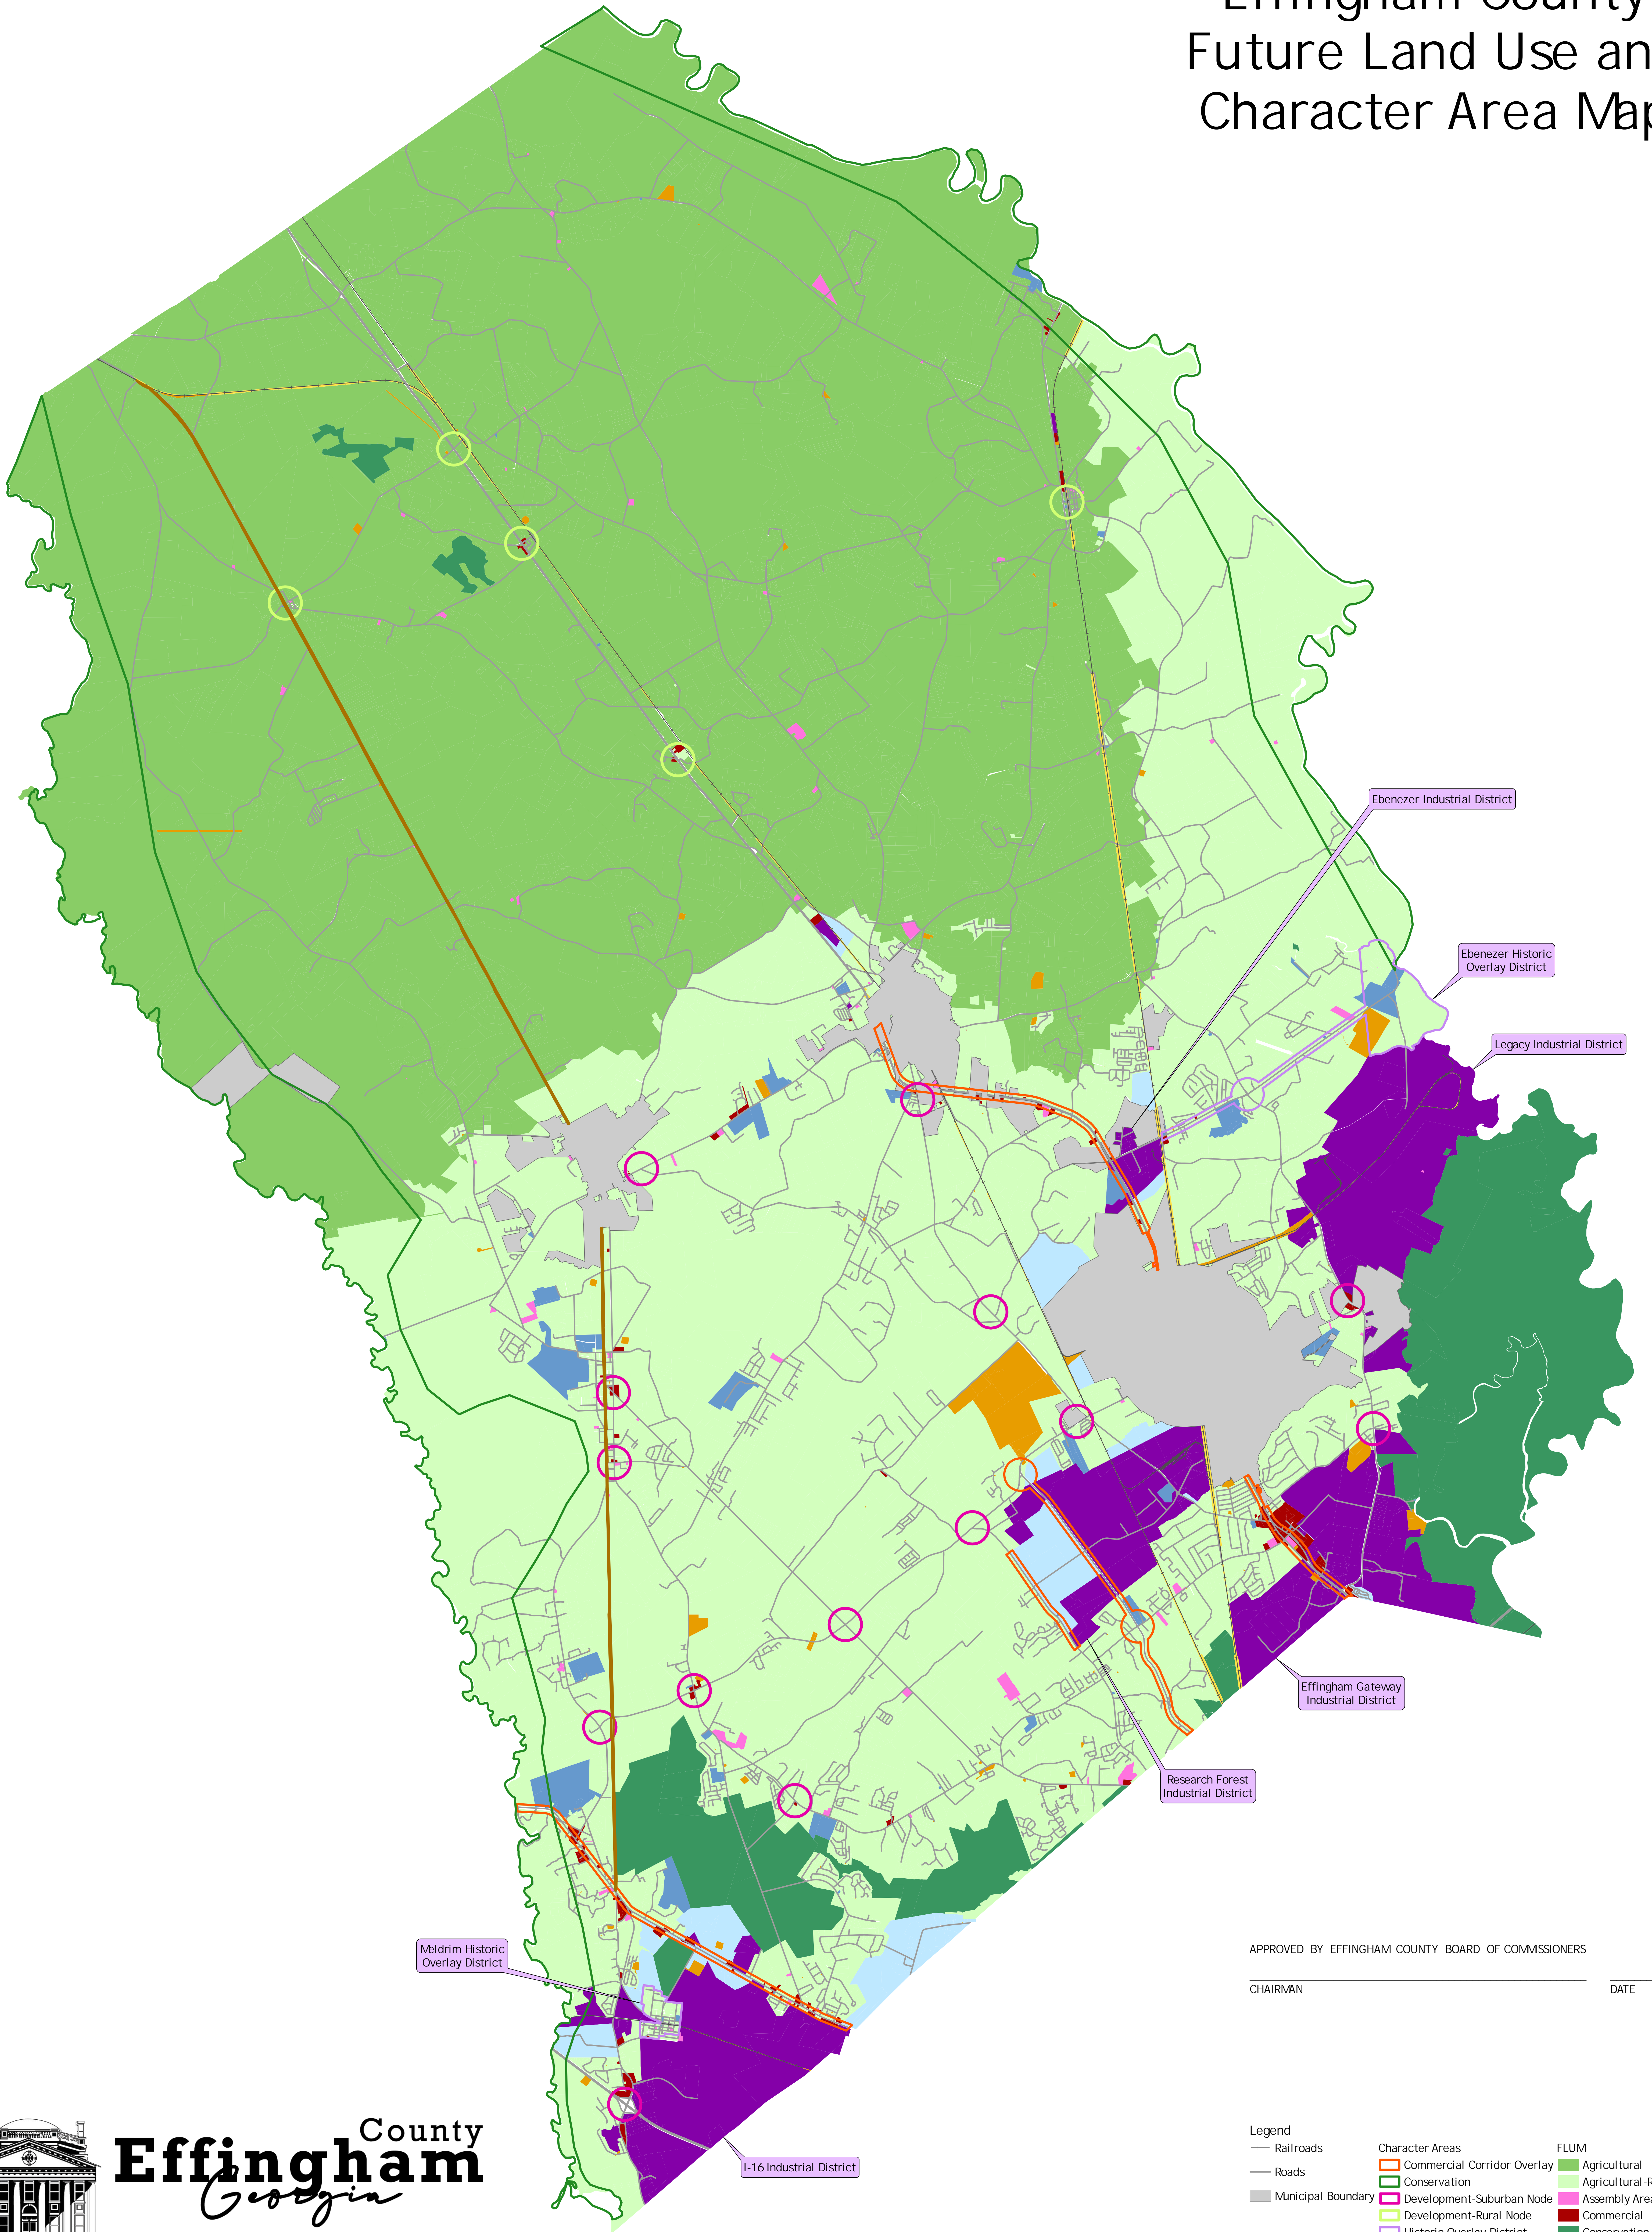

Effingham County Future Land Use and Character Area Map

APPROVED BY EFFINGHAM COUNTY BOARD OF COMMISSIONERS

CHAIRMAN _____

DATE _____

County
Effingham
Georgia
Board of Commissioners

Legend

— Railroads	Character Areas	FLUM
— Roads	Commercial Corridor Overlay	Agricultural
— Municipal Boundary	Conservation	Agricultural-Residential
	Development-Suburban Node	Assembly Area
	Development-Rural Node	Commercial
	Historic Overlay District	Conservation-Recreation
	Parks - Recreation	Industrial
		Public-Institutional
		Transitional
		Transportation
		Utility